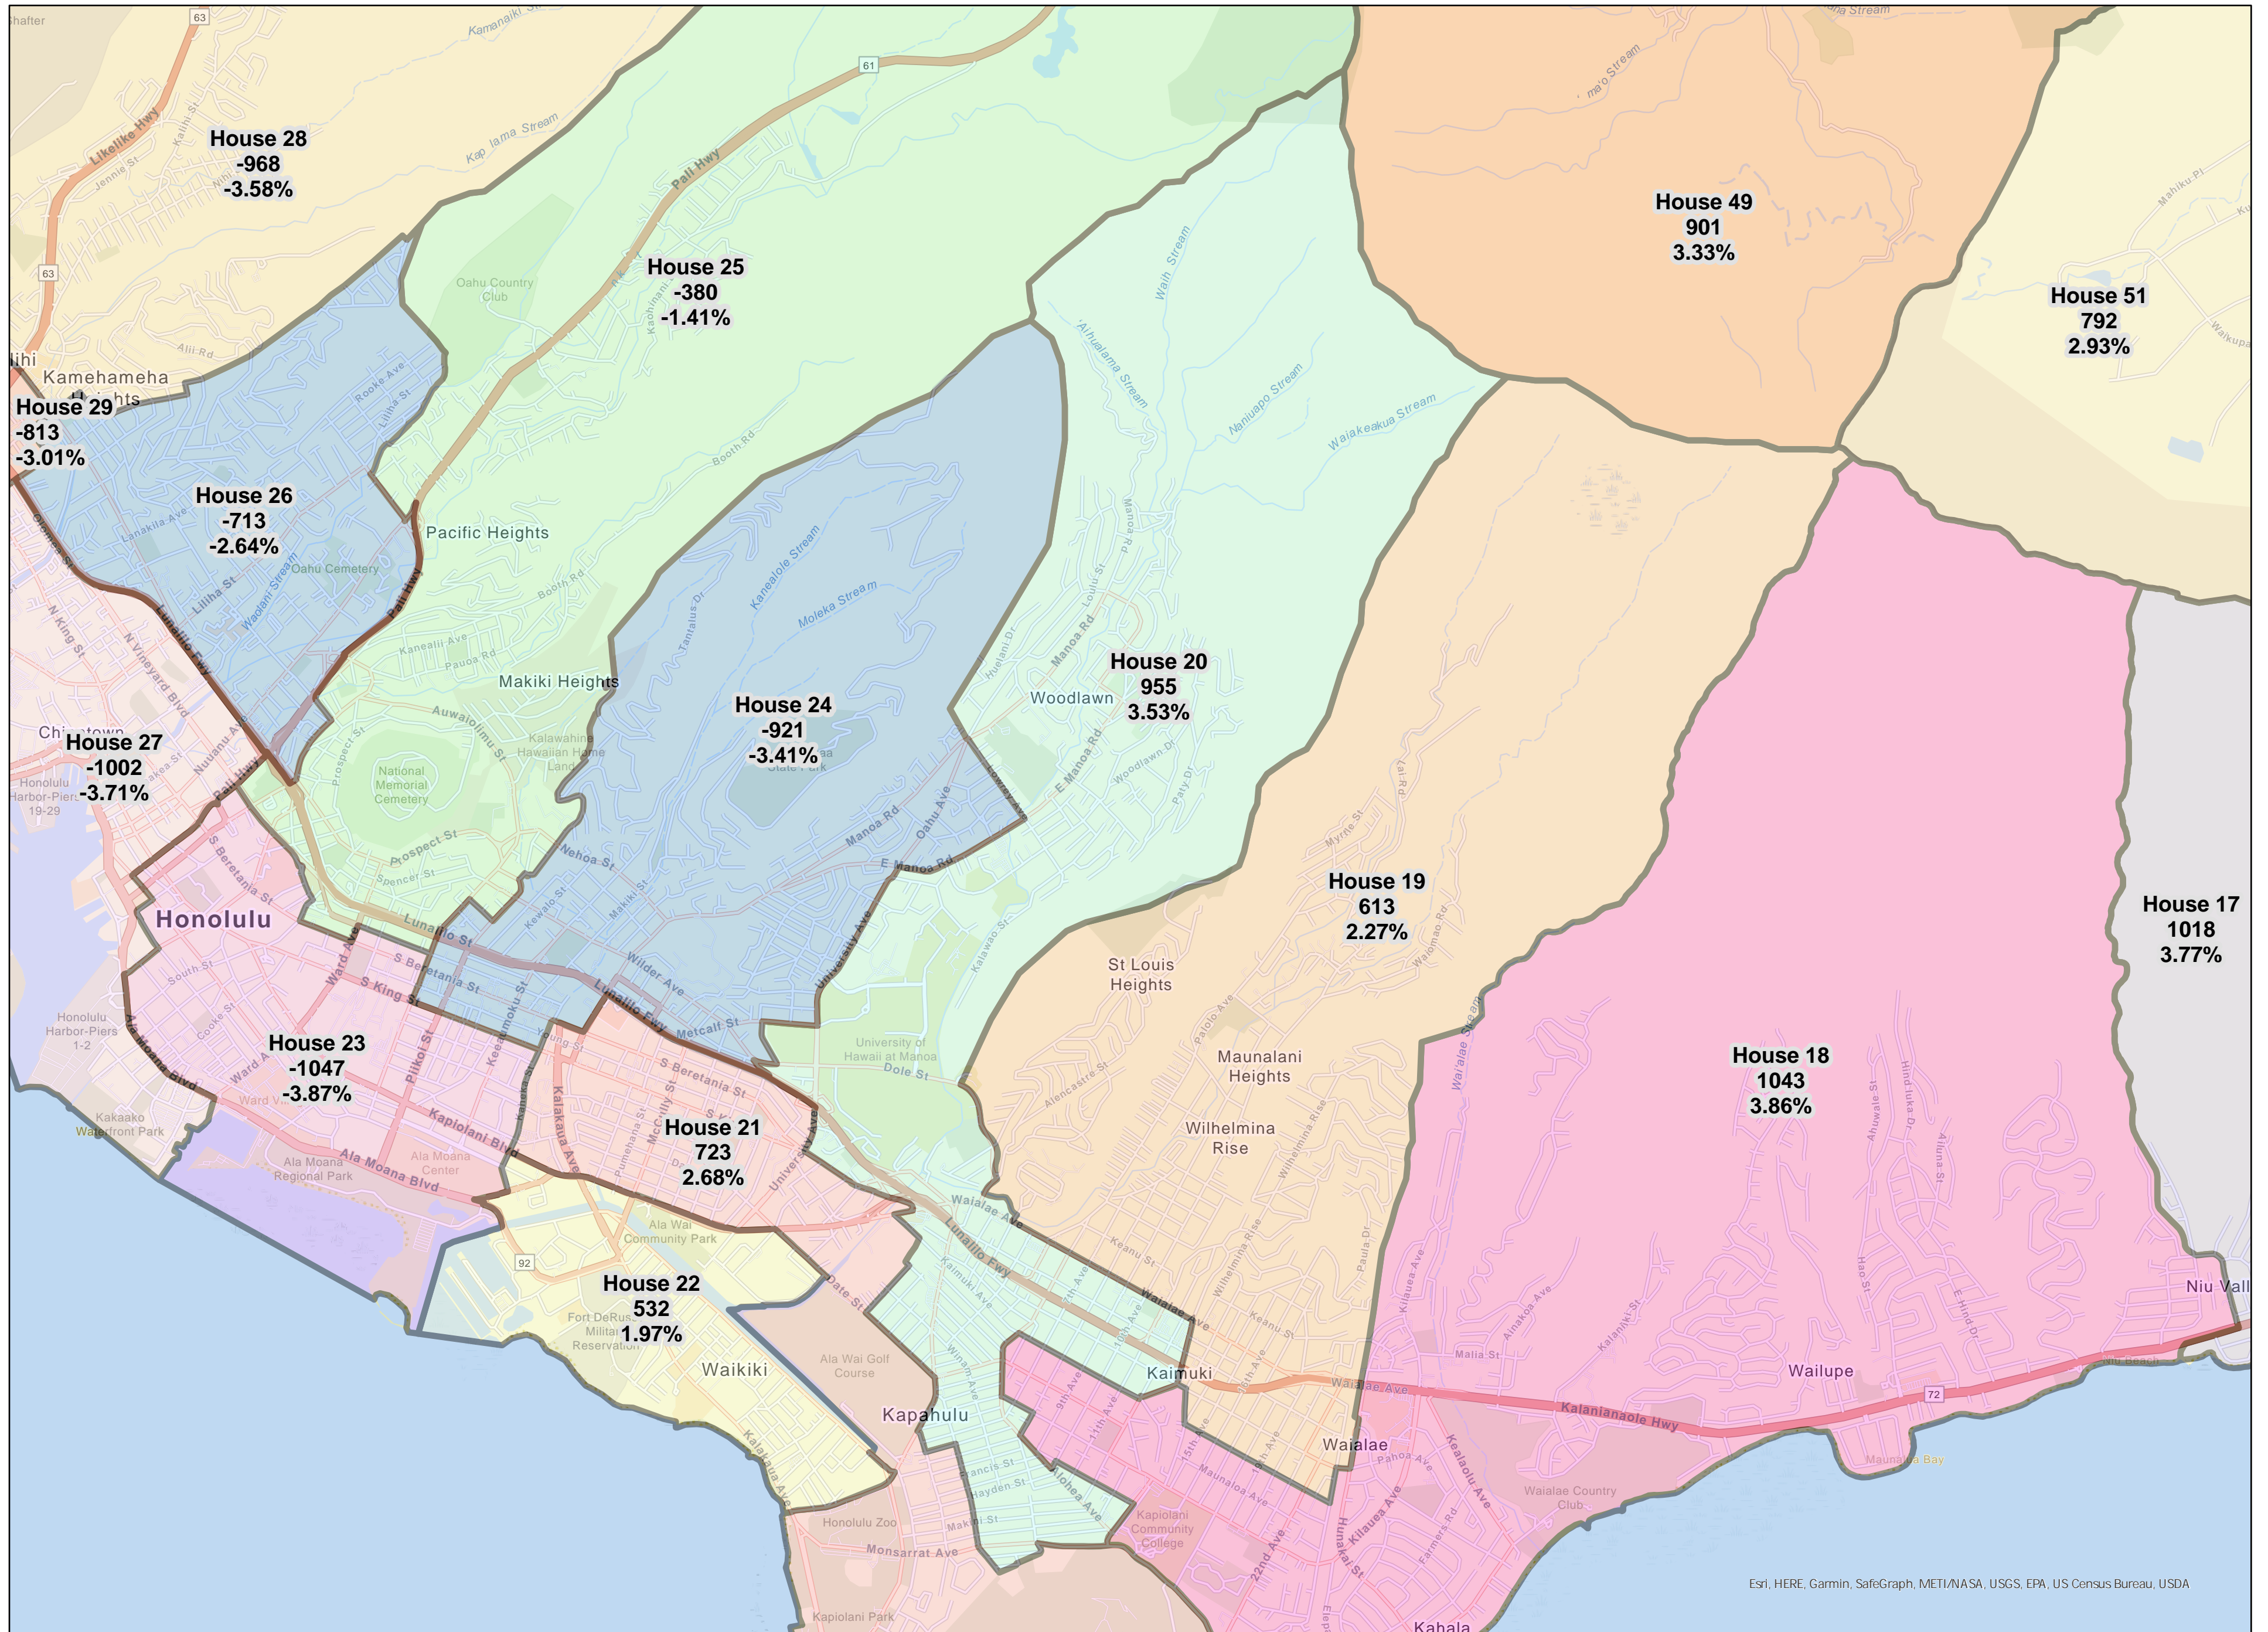

Proposed Oahu BIU House 18 - adopted by Hawaii Reapportionment Commission on 10/28/2021

Proposed Oahu BIU House 19 - adopted by Hawaii Reapportionment Commission on 10/28/2021

Proposed Oahu BIU House 20 - adopted by Hawaii Reapportionment Commission on 10/28/2021