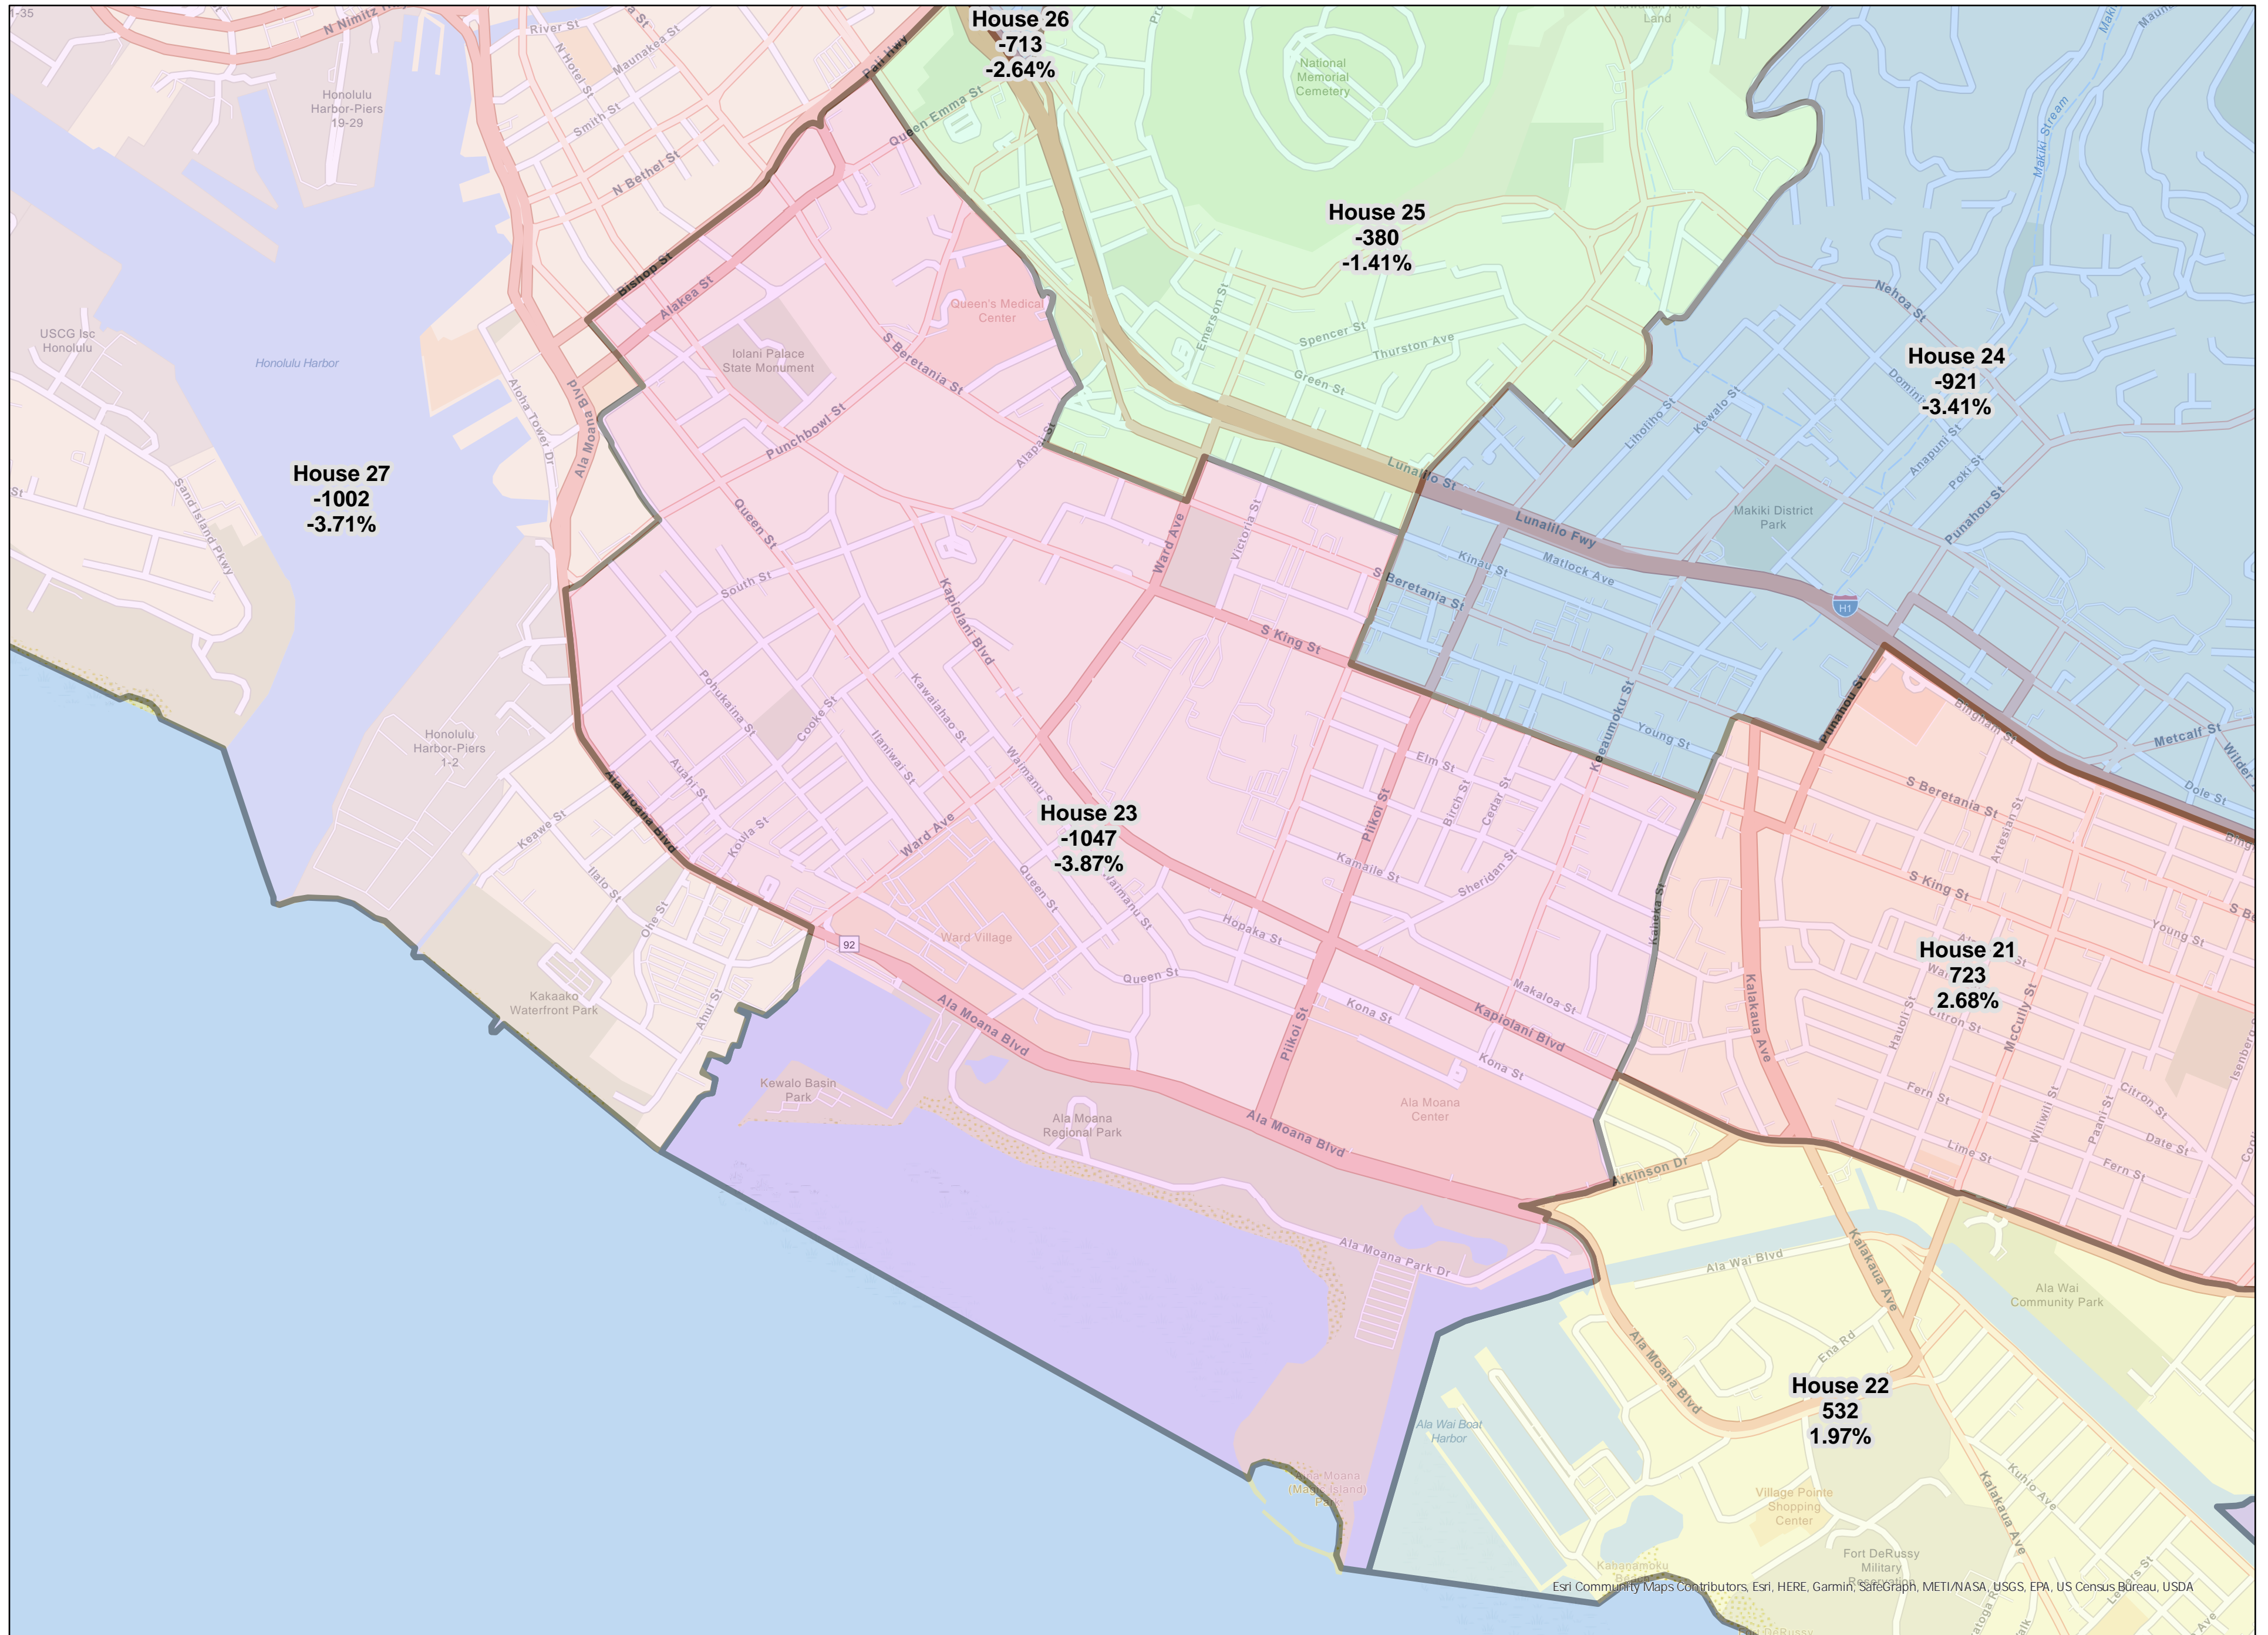

Proposed Oahu BIU House 24 - adopted by Hawaii Reapportionment Commission on 10/28/2021

Esri Community Maps Contributors, Esri, HERE, Garmin, SafeGraph, METI/NASA, USGS, EPA, US Census Bureau, USDA

Proposed Oahu BIU House 27 - adopted by Hawaii Reapportionment Commission on 10/28/2021