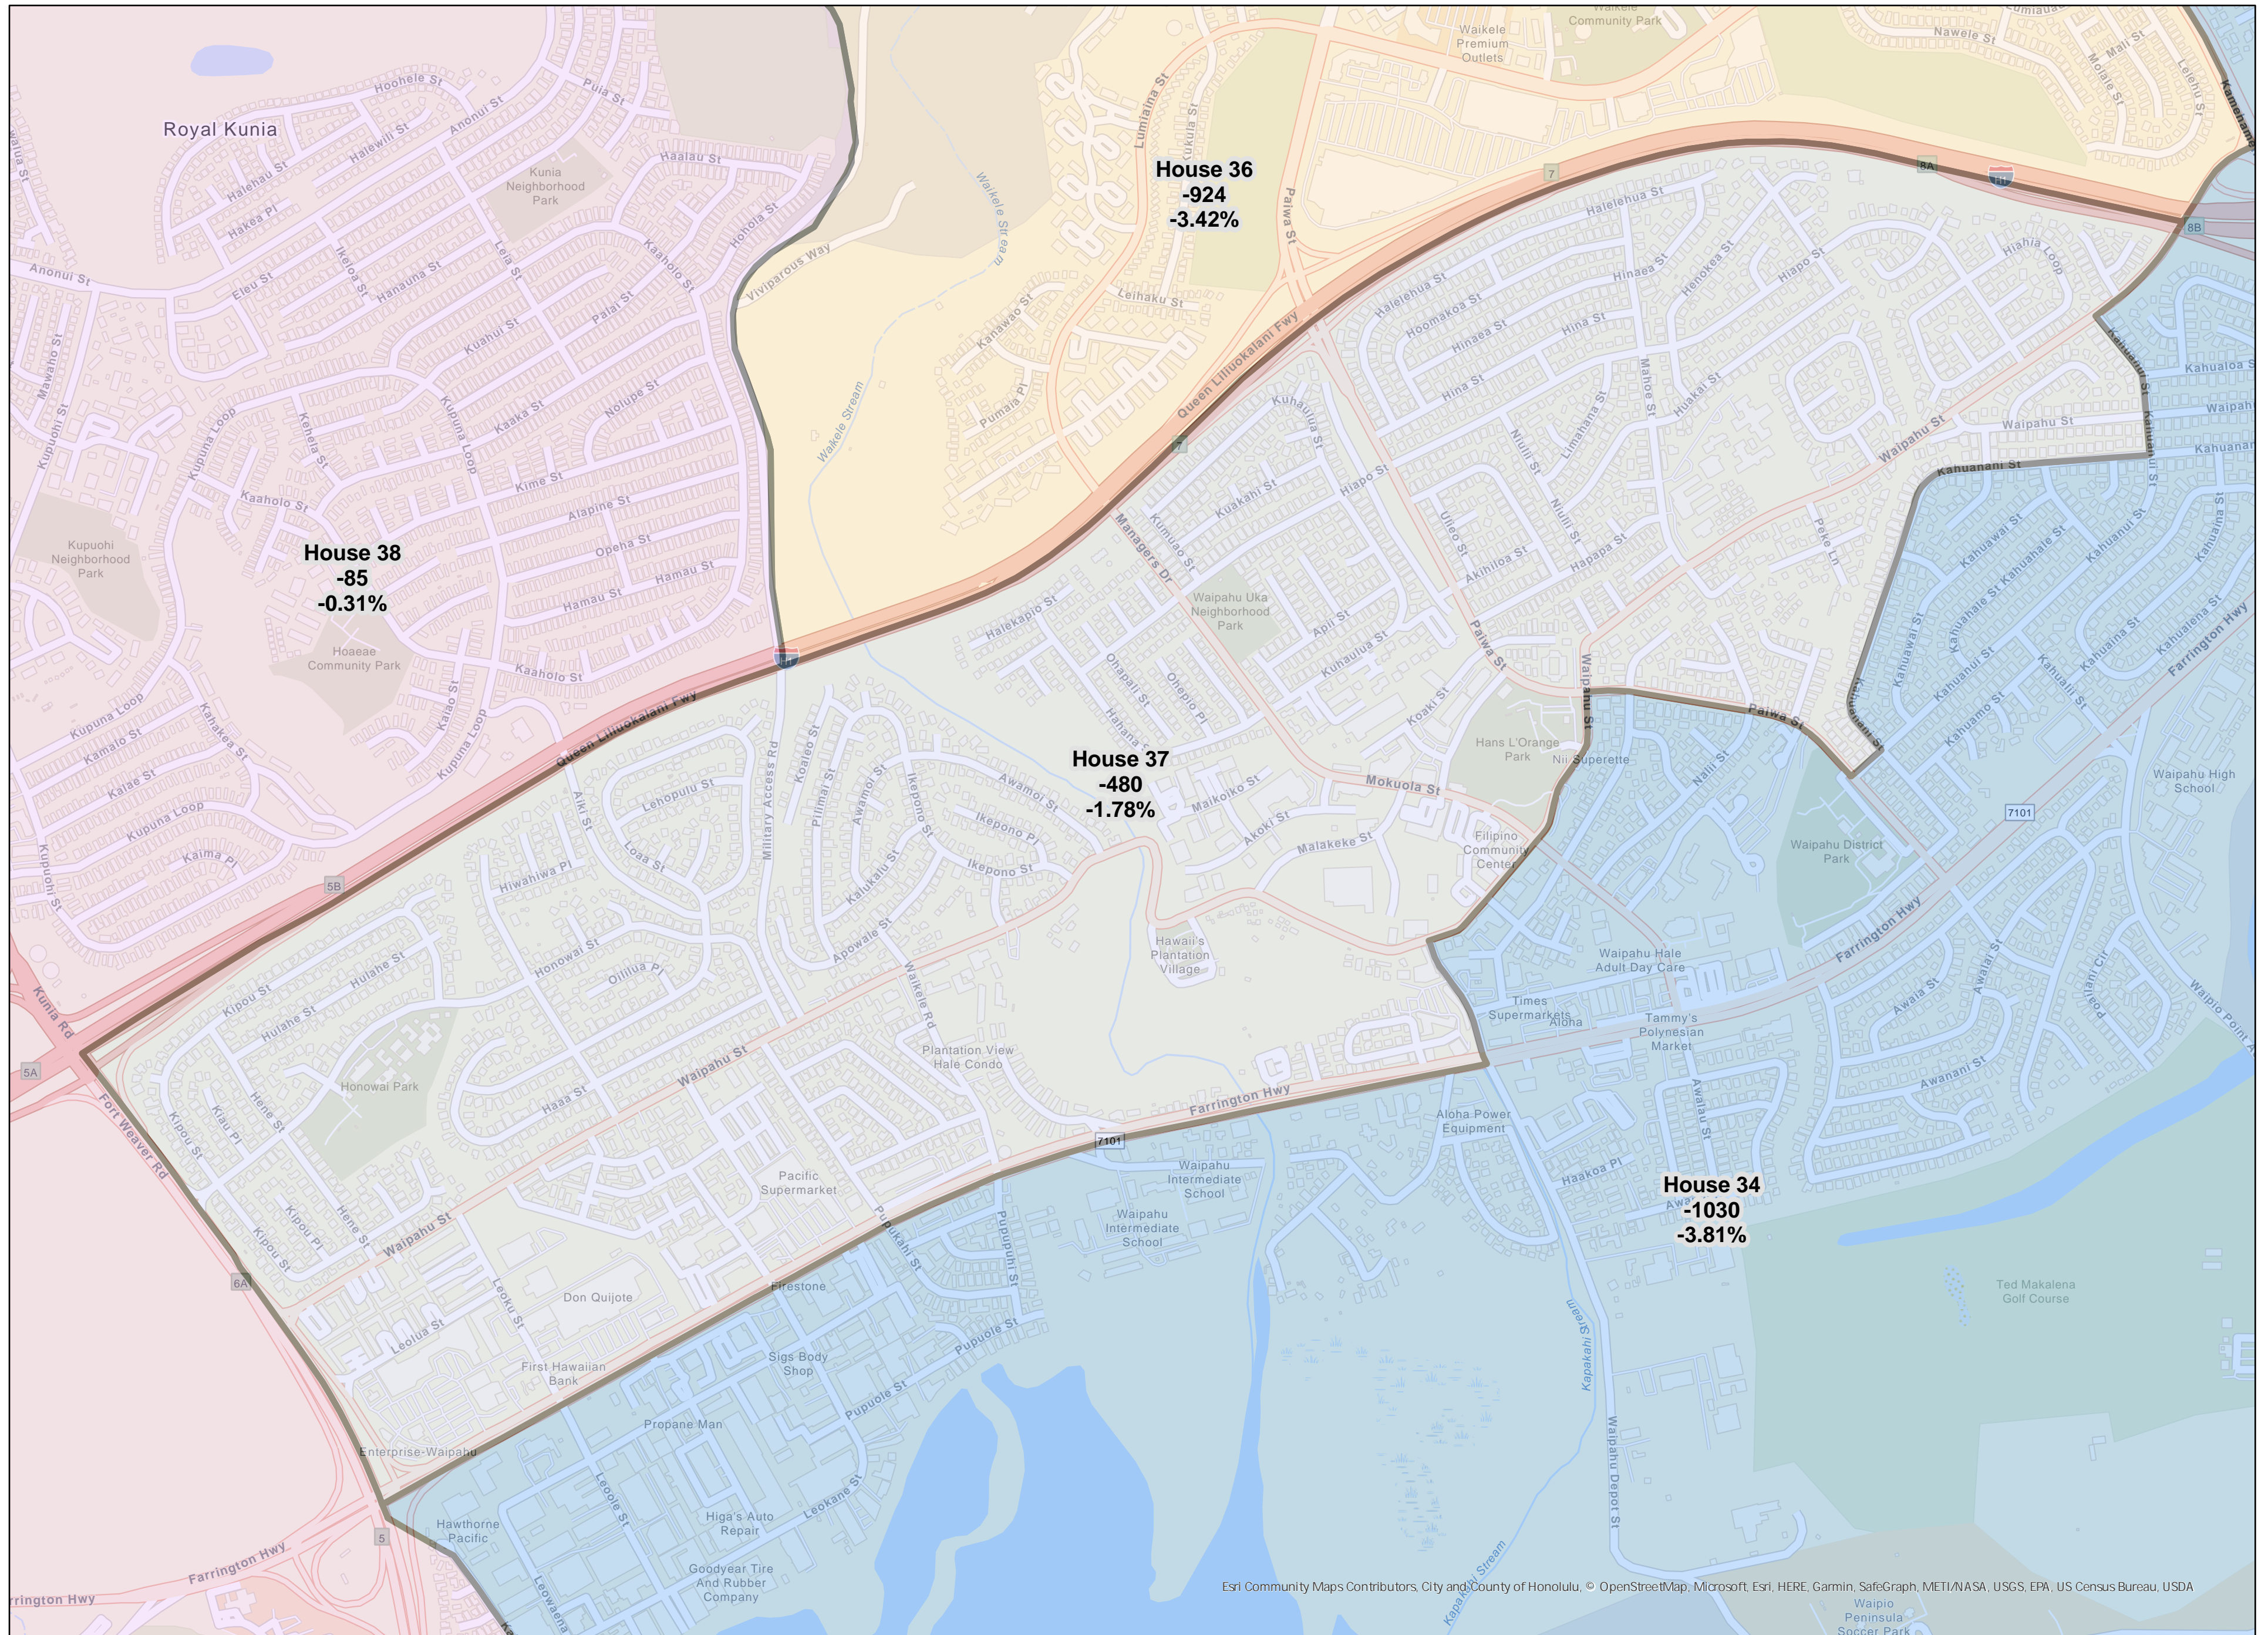

Proposed Oahu BIU House 34 - adopted by Hawaii Reapportionment Commission on 10/28/2021

Proposed Oahu BIU House 37 - adopted by Hawaii Reapportionment Commission on 10/28/2021

Proposed Oahu BIU House 38 - adopted by Hawaii Reapportionment Commission on 10/28/2021