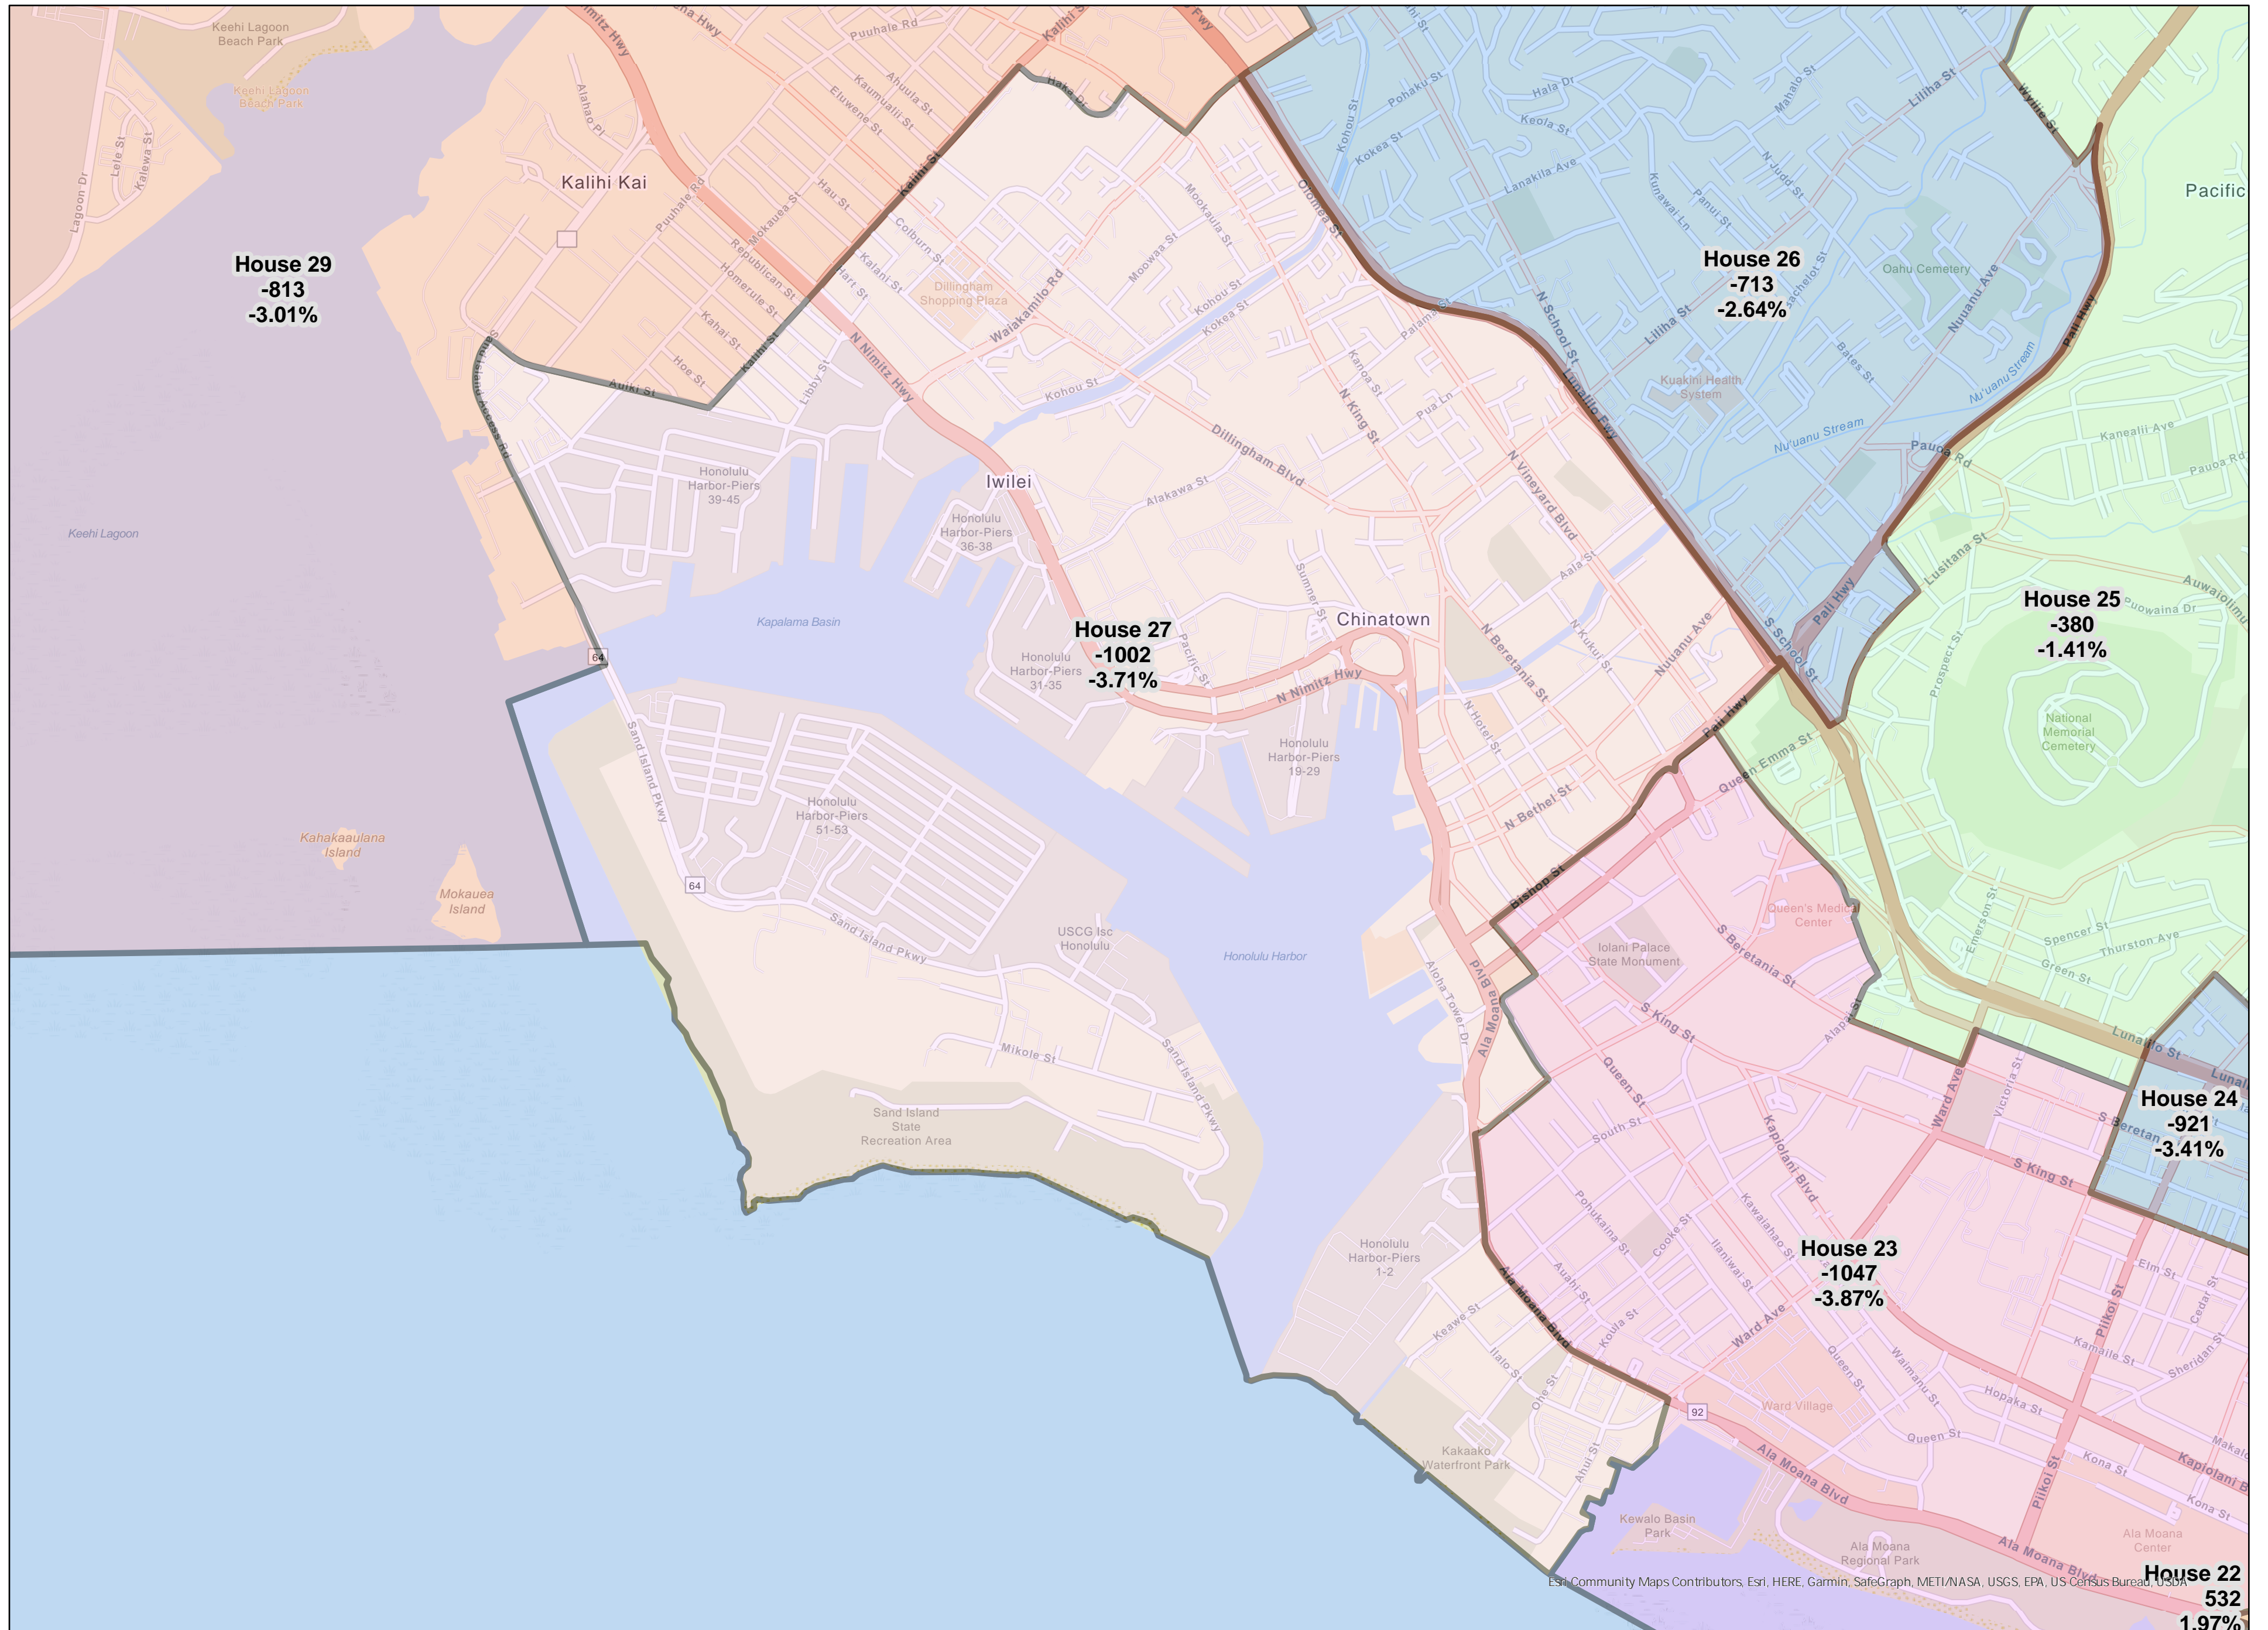

Proposed Oahu BIU House 24 - adopted by Hawaii Reapportionment Commission on 10/28/2021

Esri Community Maps Contributors, Esri, HERE, Garmin, SafeGraph, METI/NASA, USGS, EPA, US Census Bureau, USDA

Proposed Oahu BIU House 27 - adopted by Hawaii Reapportionment Commission on 10/28/2021