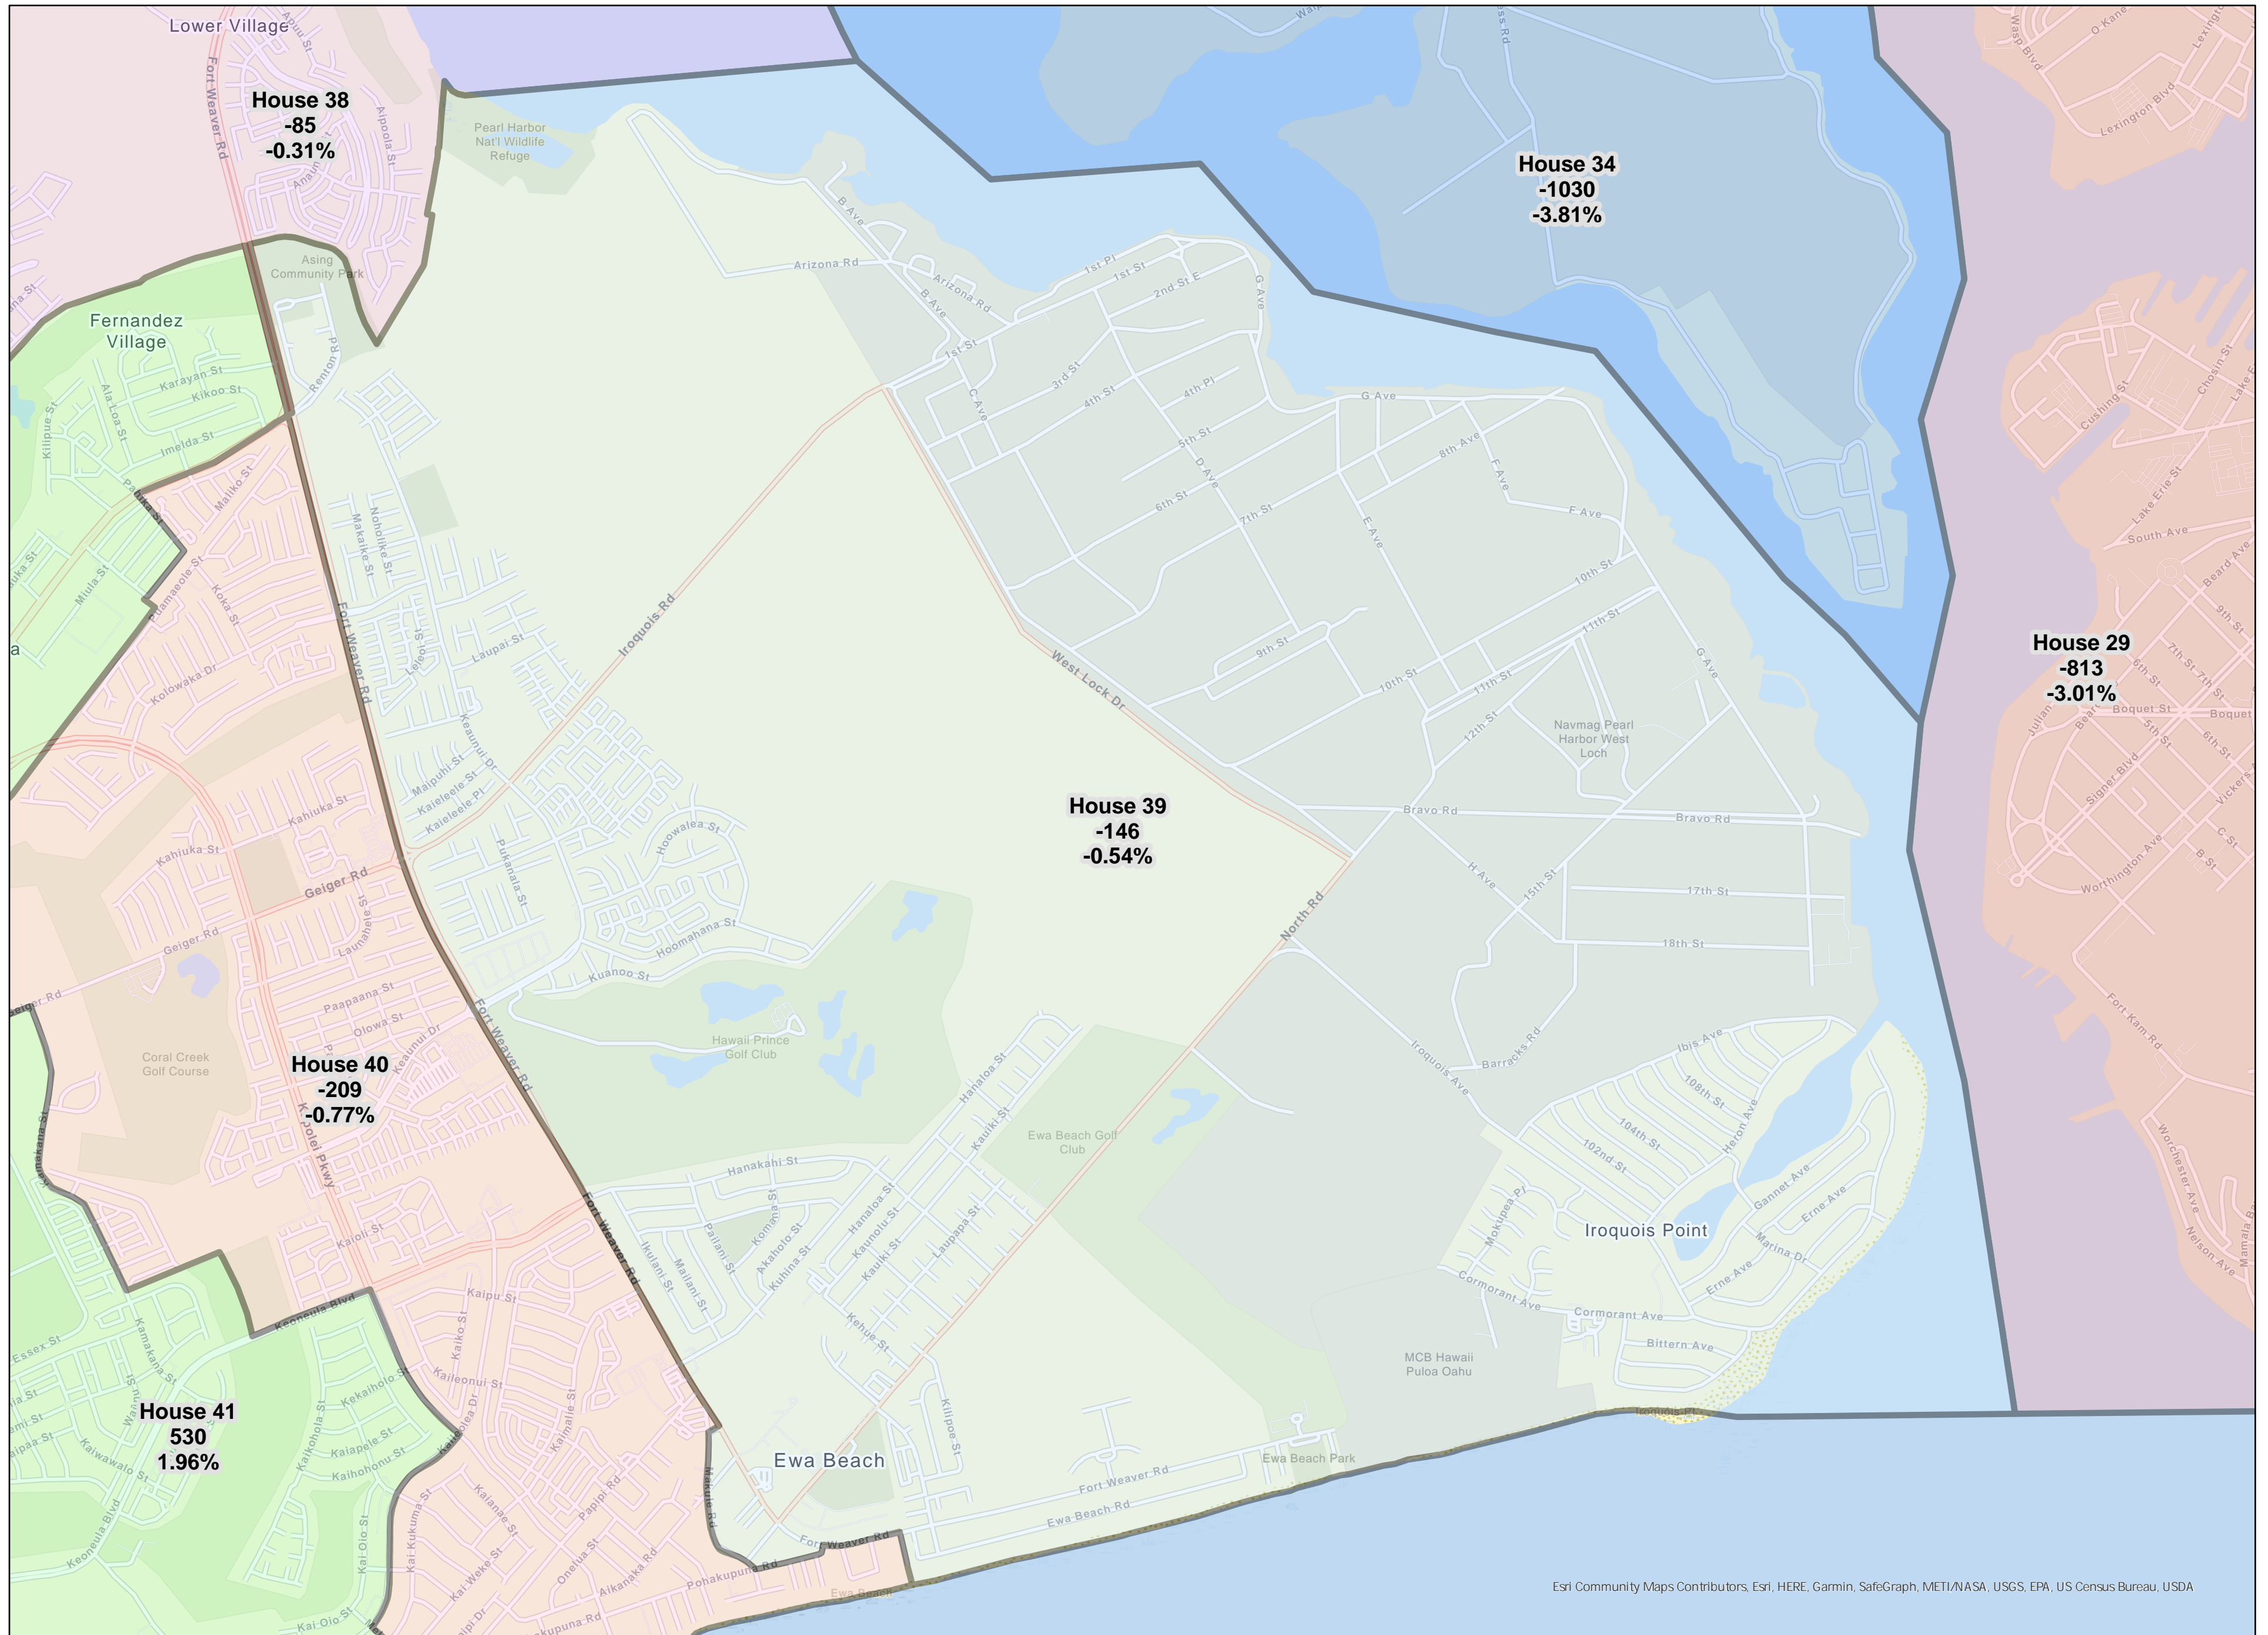

Proposed Oahu BIU House 39 - adopted by Hawaii Reapportionment Commission on 10/28/2021