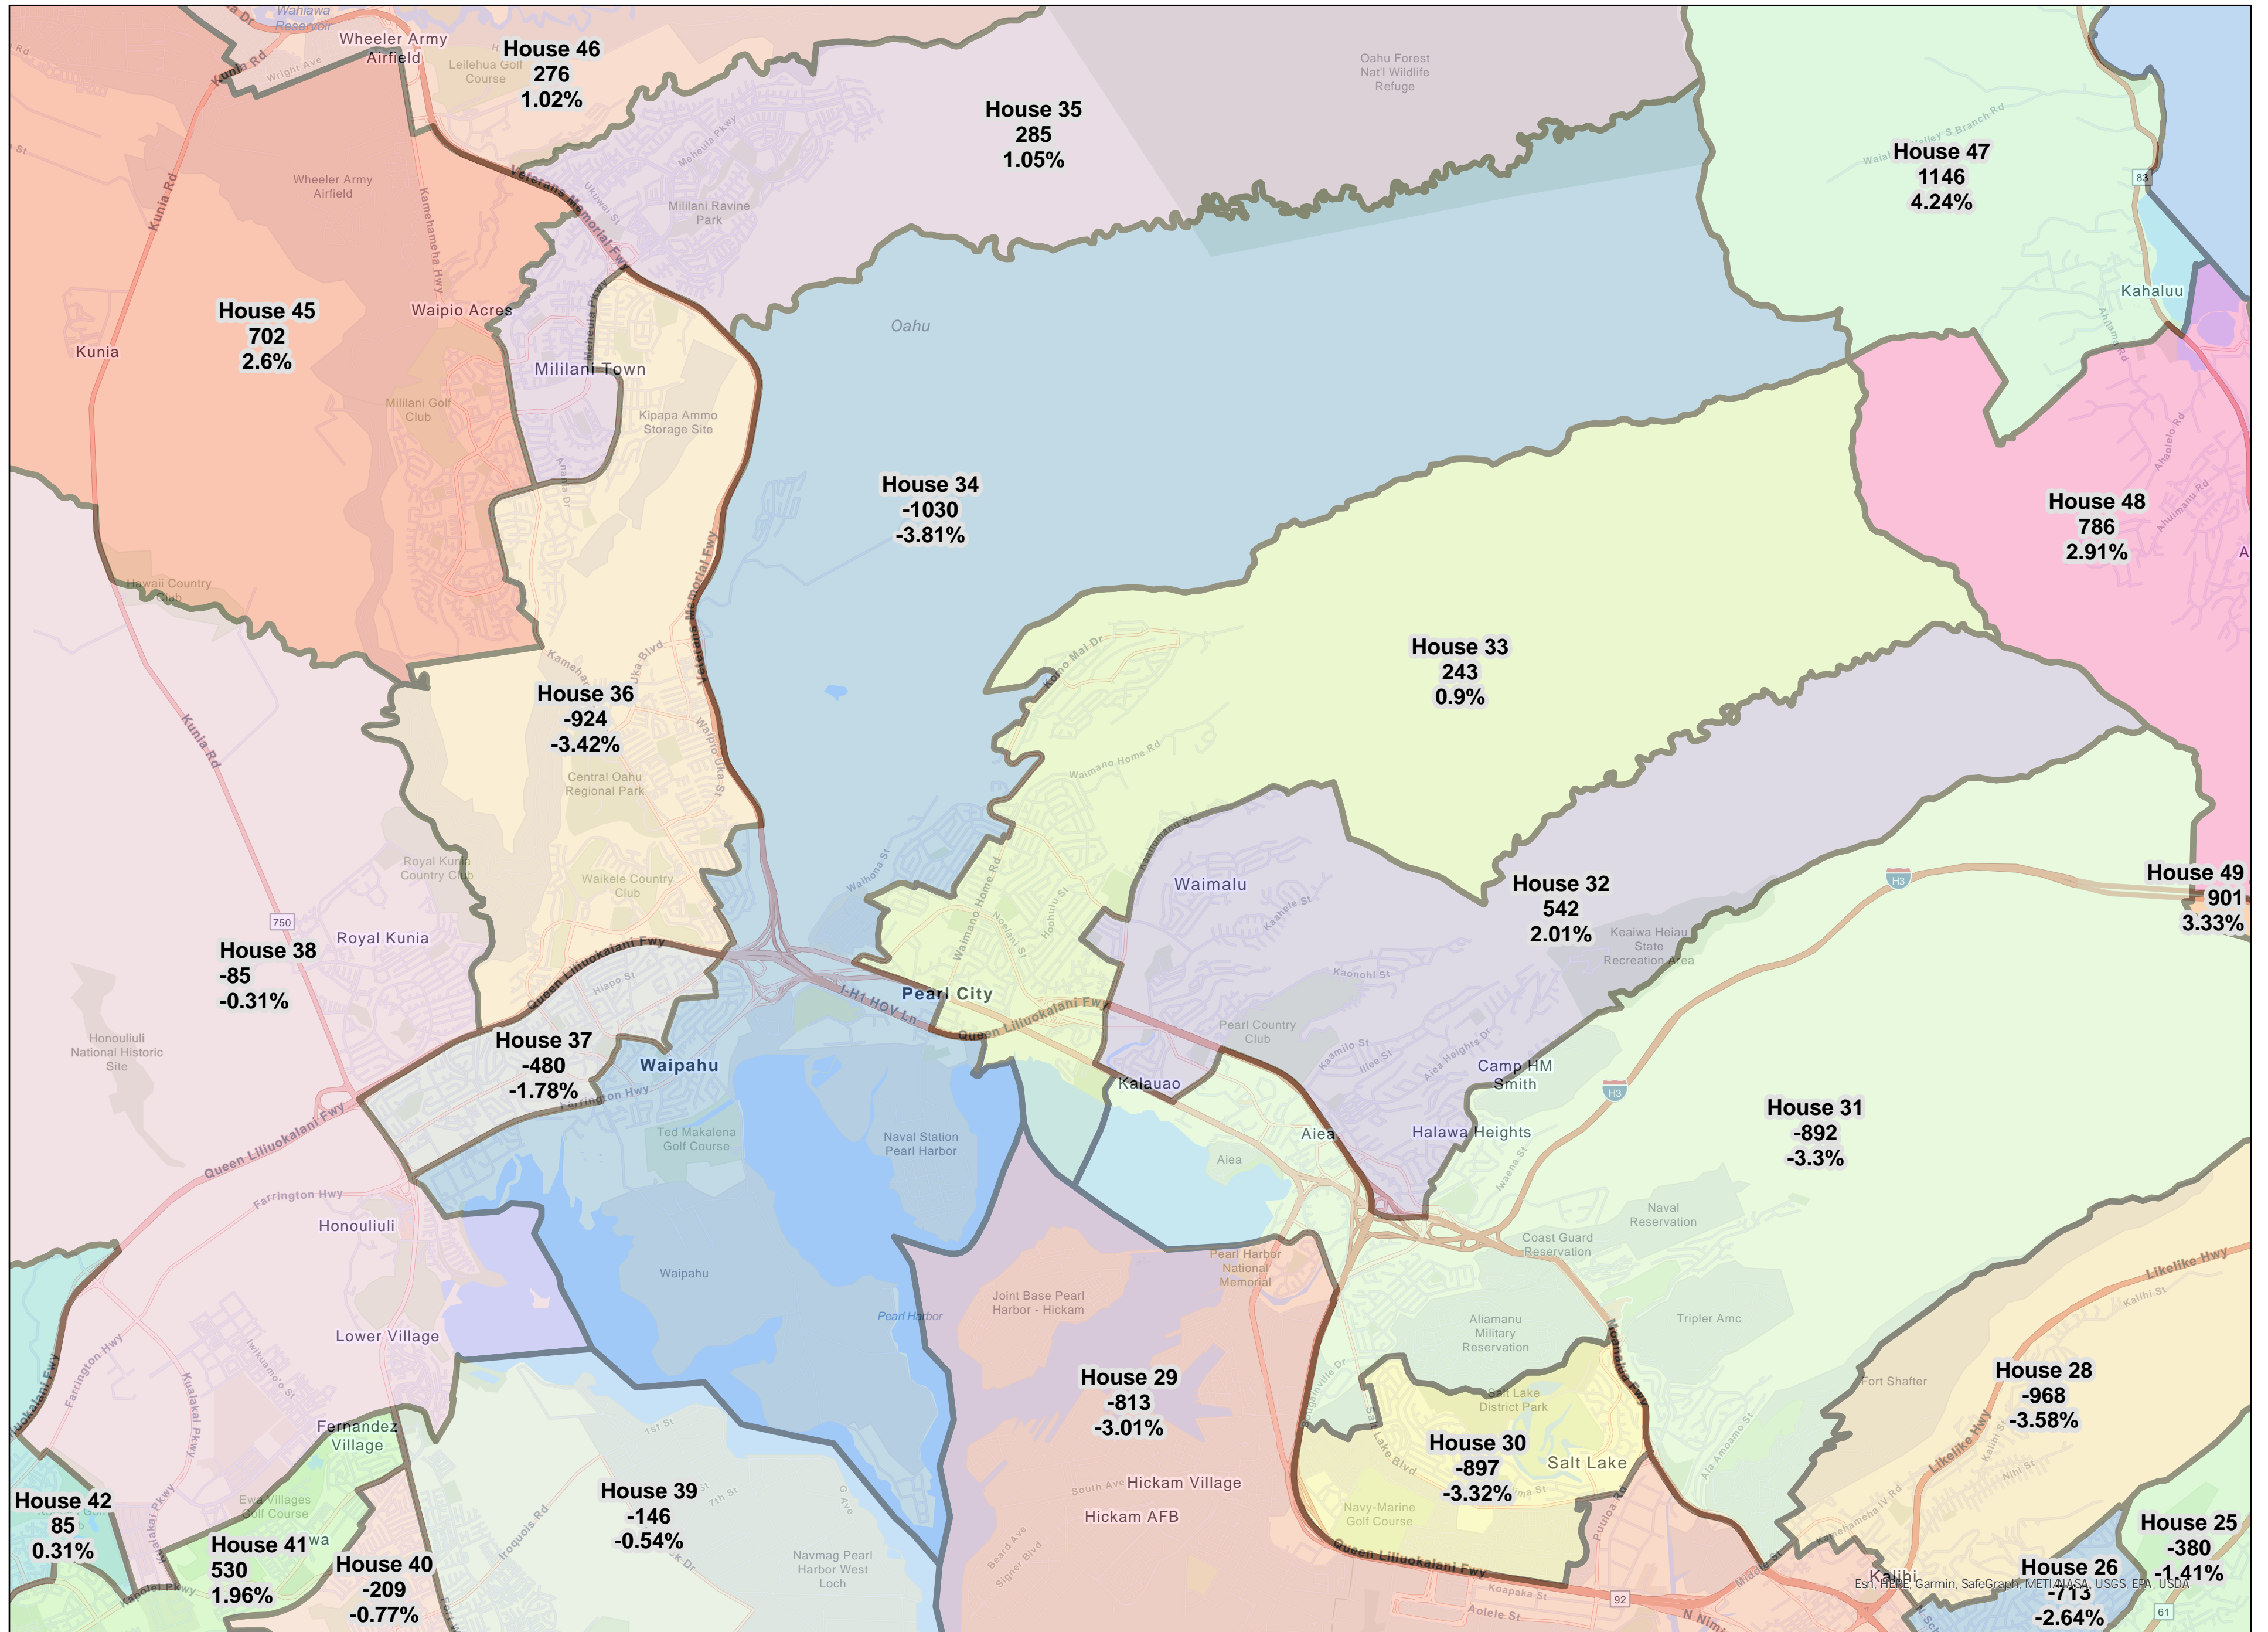

Proposed Oahu BIU House 34 - adopted by Hawaii Reapportionment Commission on 10/28/2021