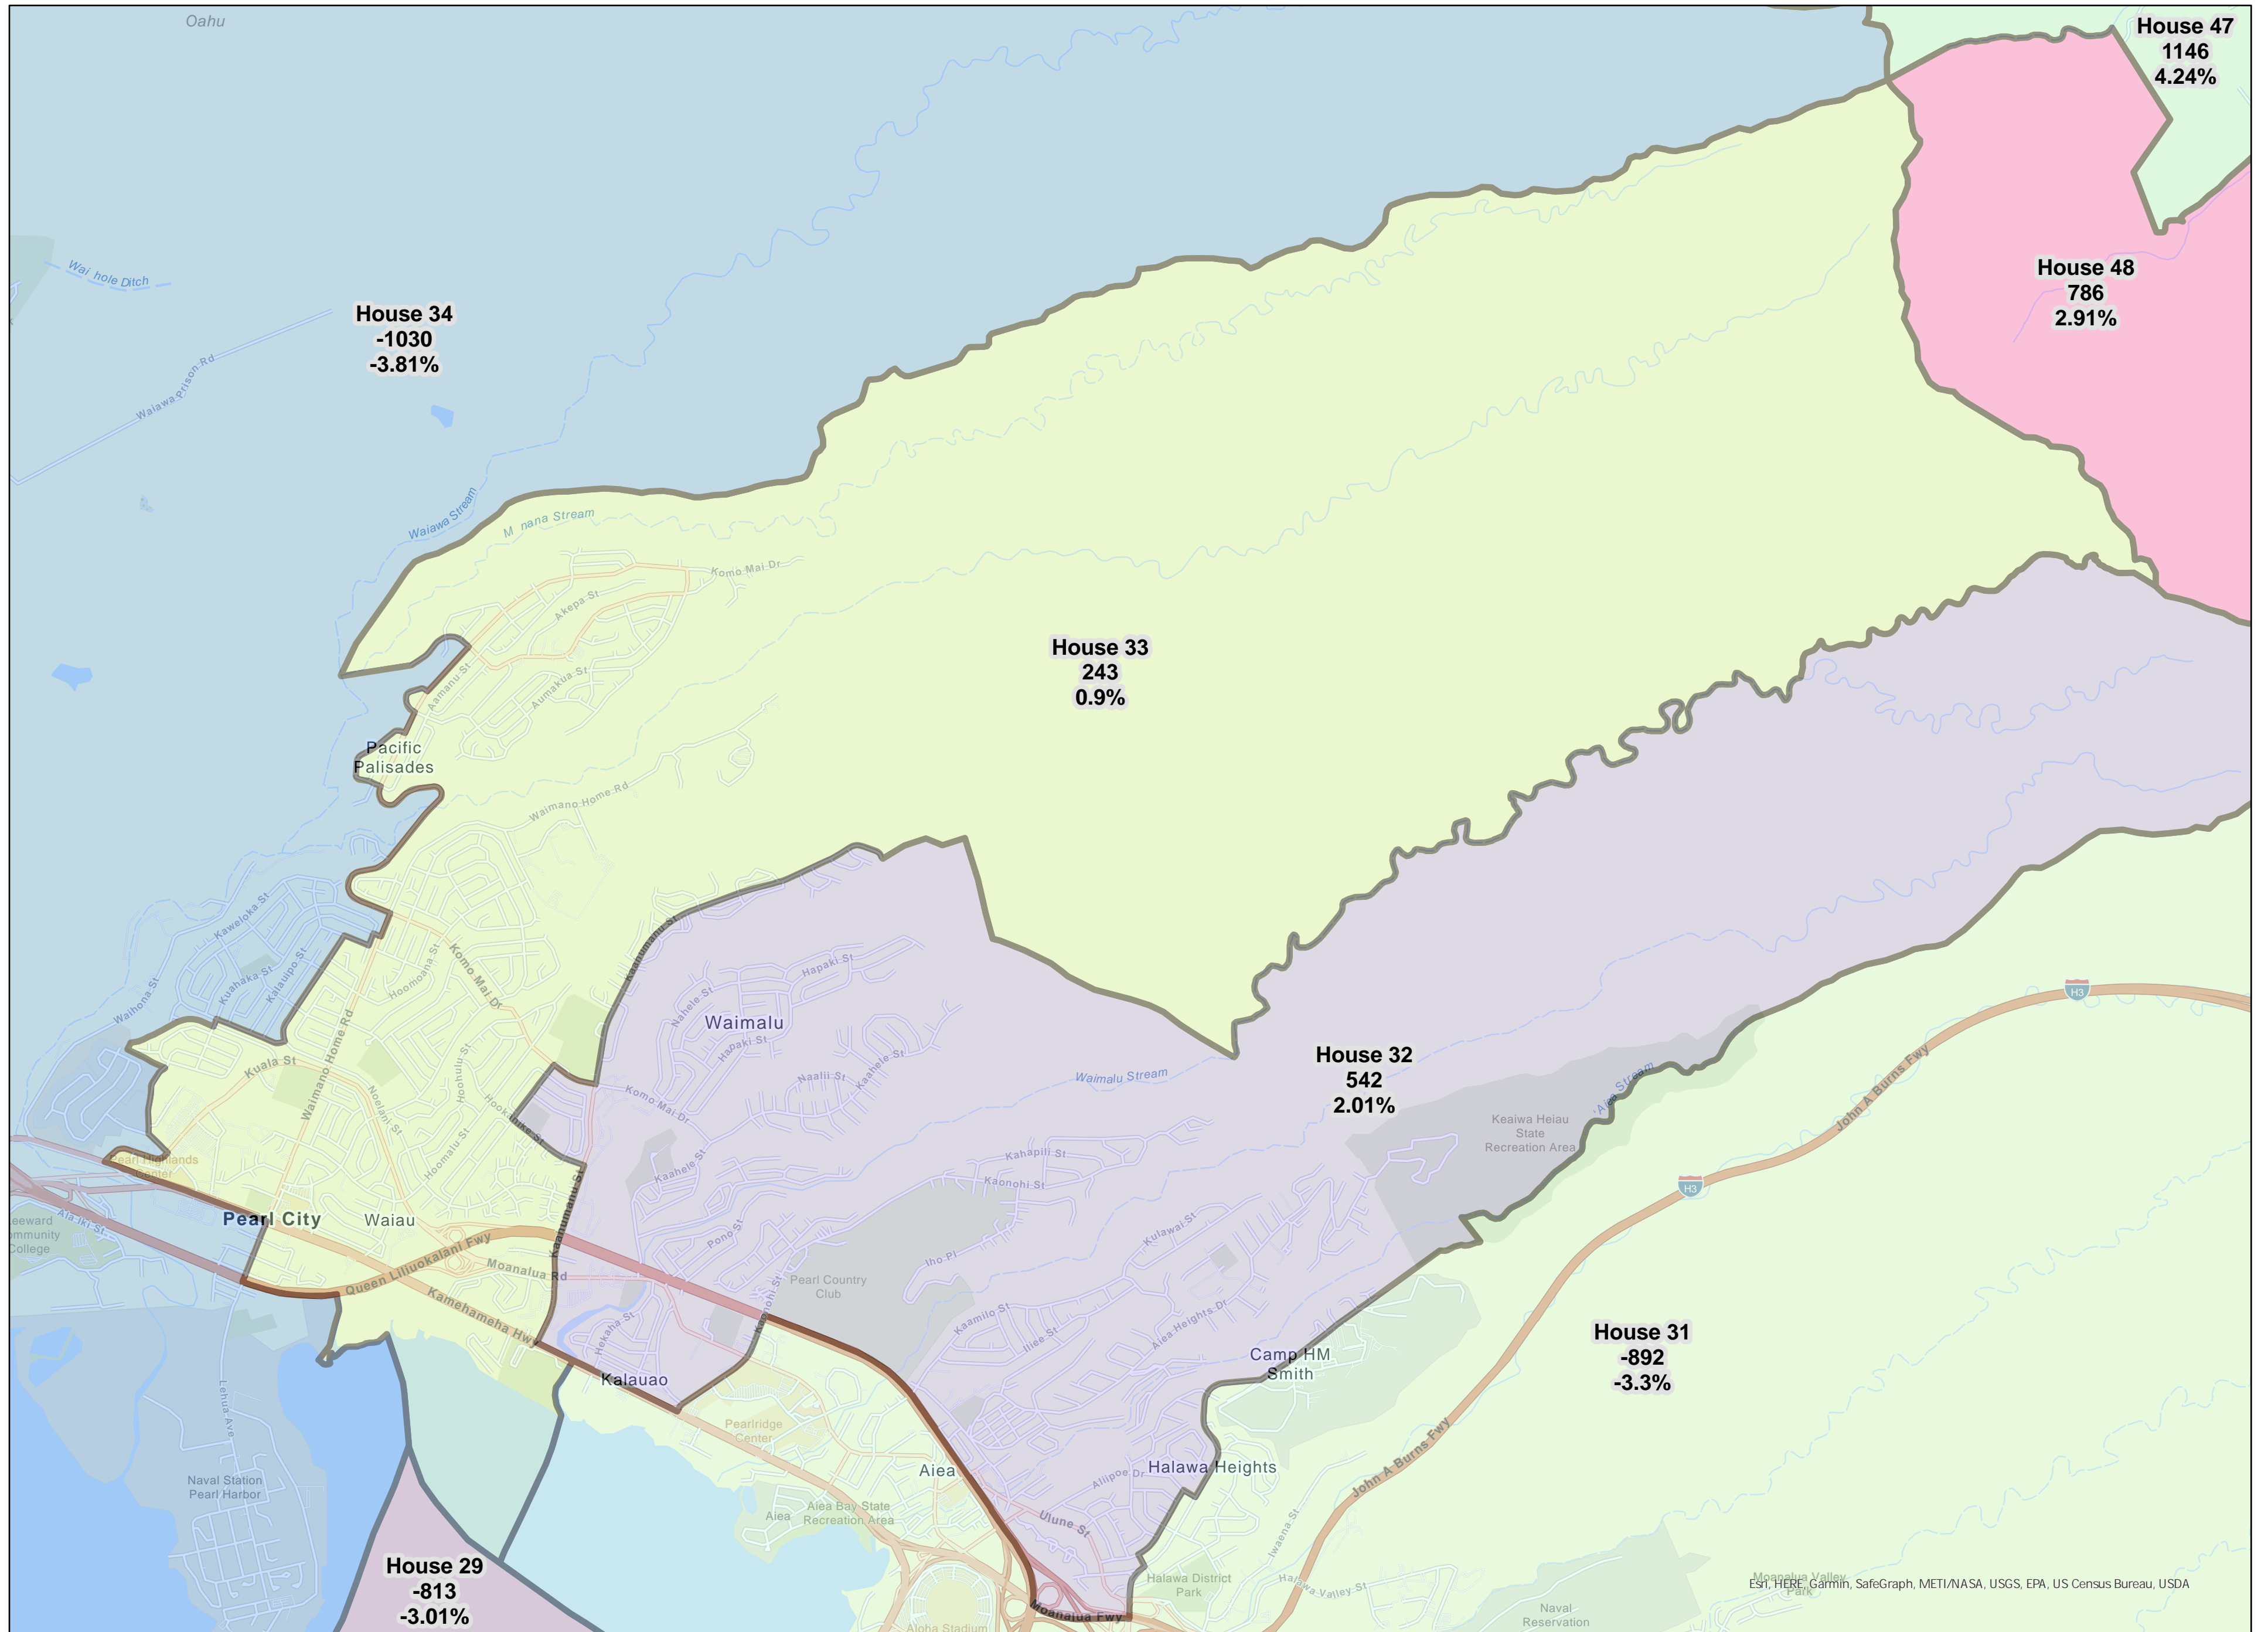

Proposed Oahu BIU House 33 - adopted by Hawaii Reapportionment Commission on 10/28/2021

EST. HERE, Garmin, SafeGraph, METI/NASA, USGS, EPA, US Census Bureau, USDA