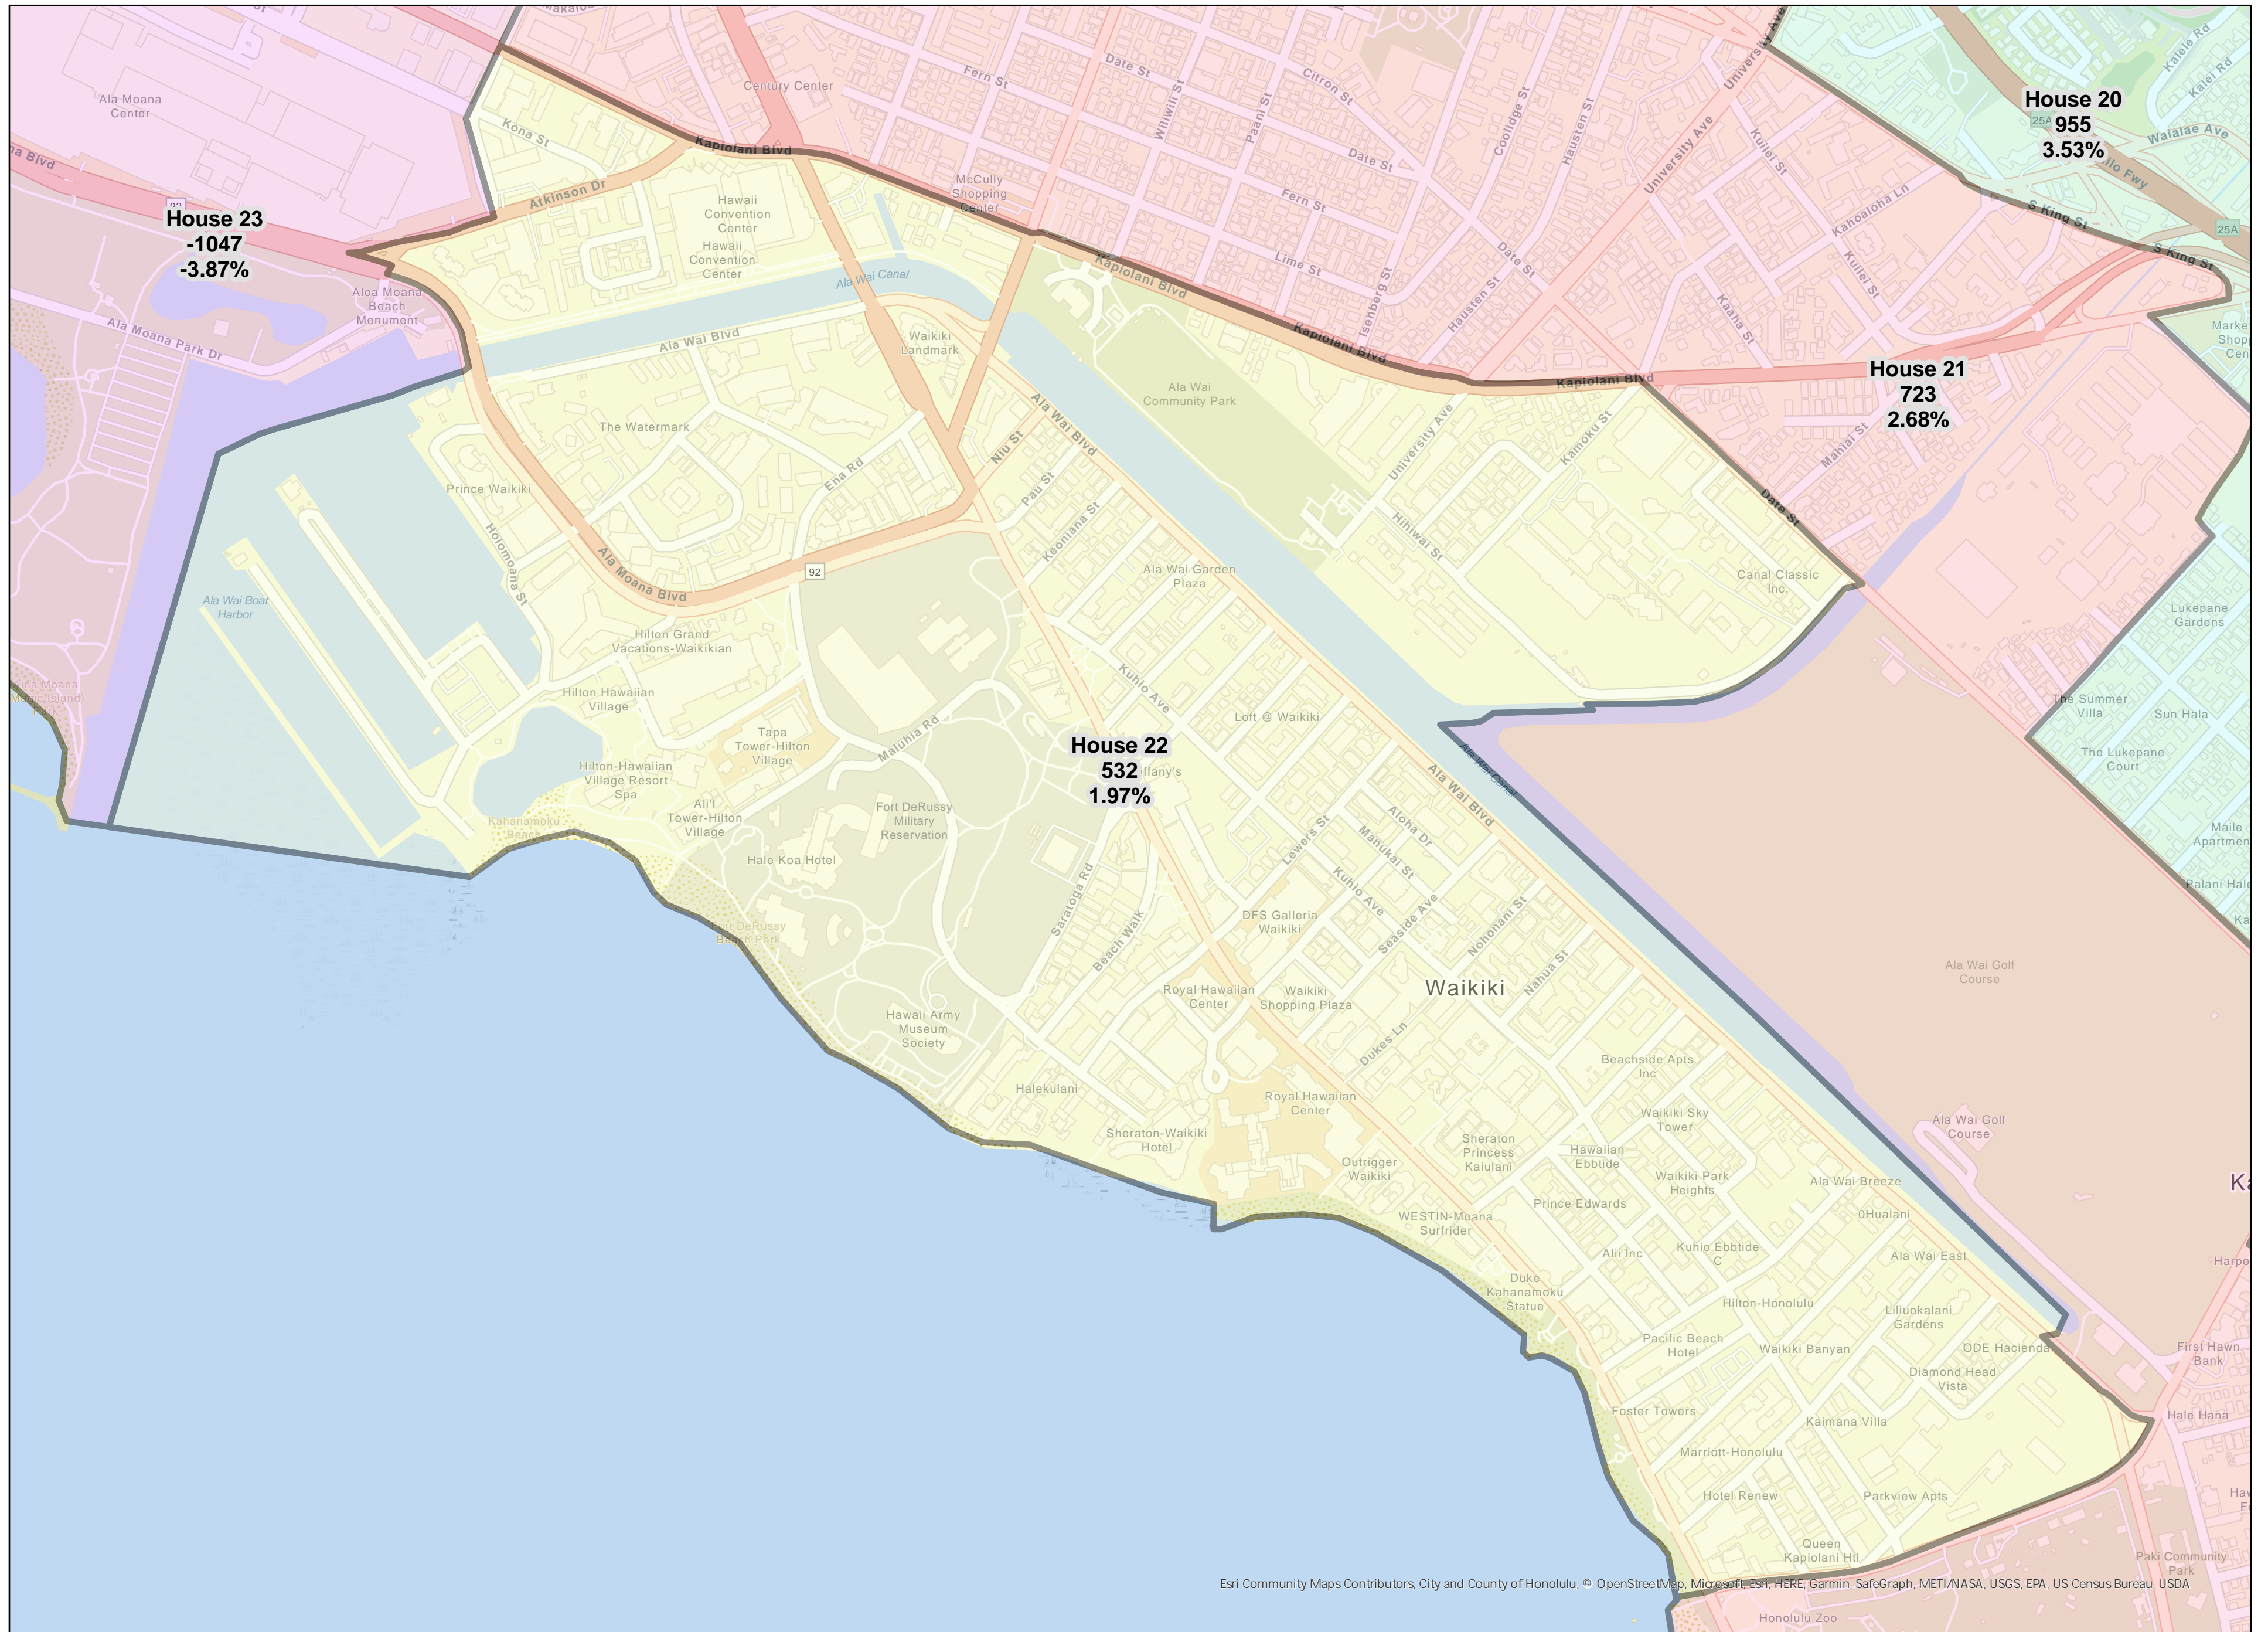

Proposed Oahu BIU House 22 - adopted by Hawaii Reapportionment Commission on 10/28/2021