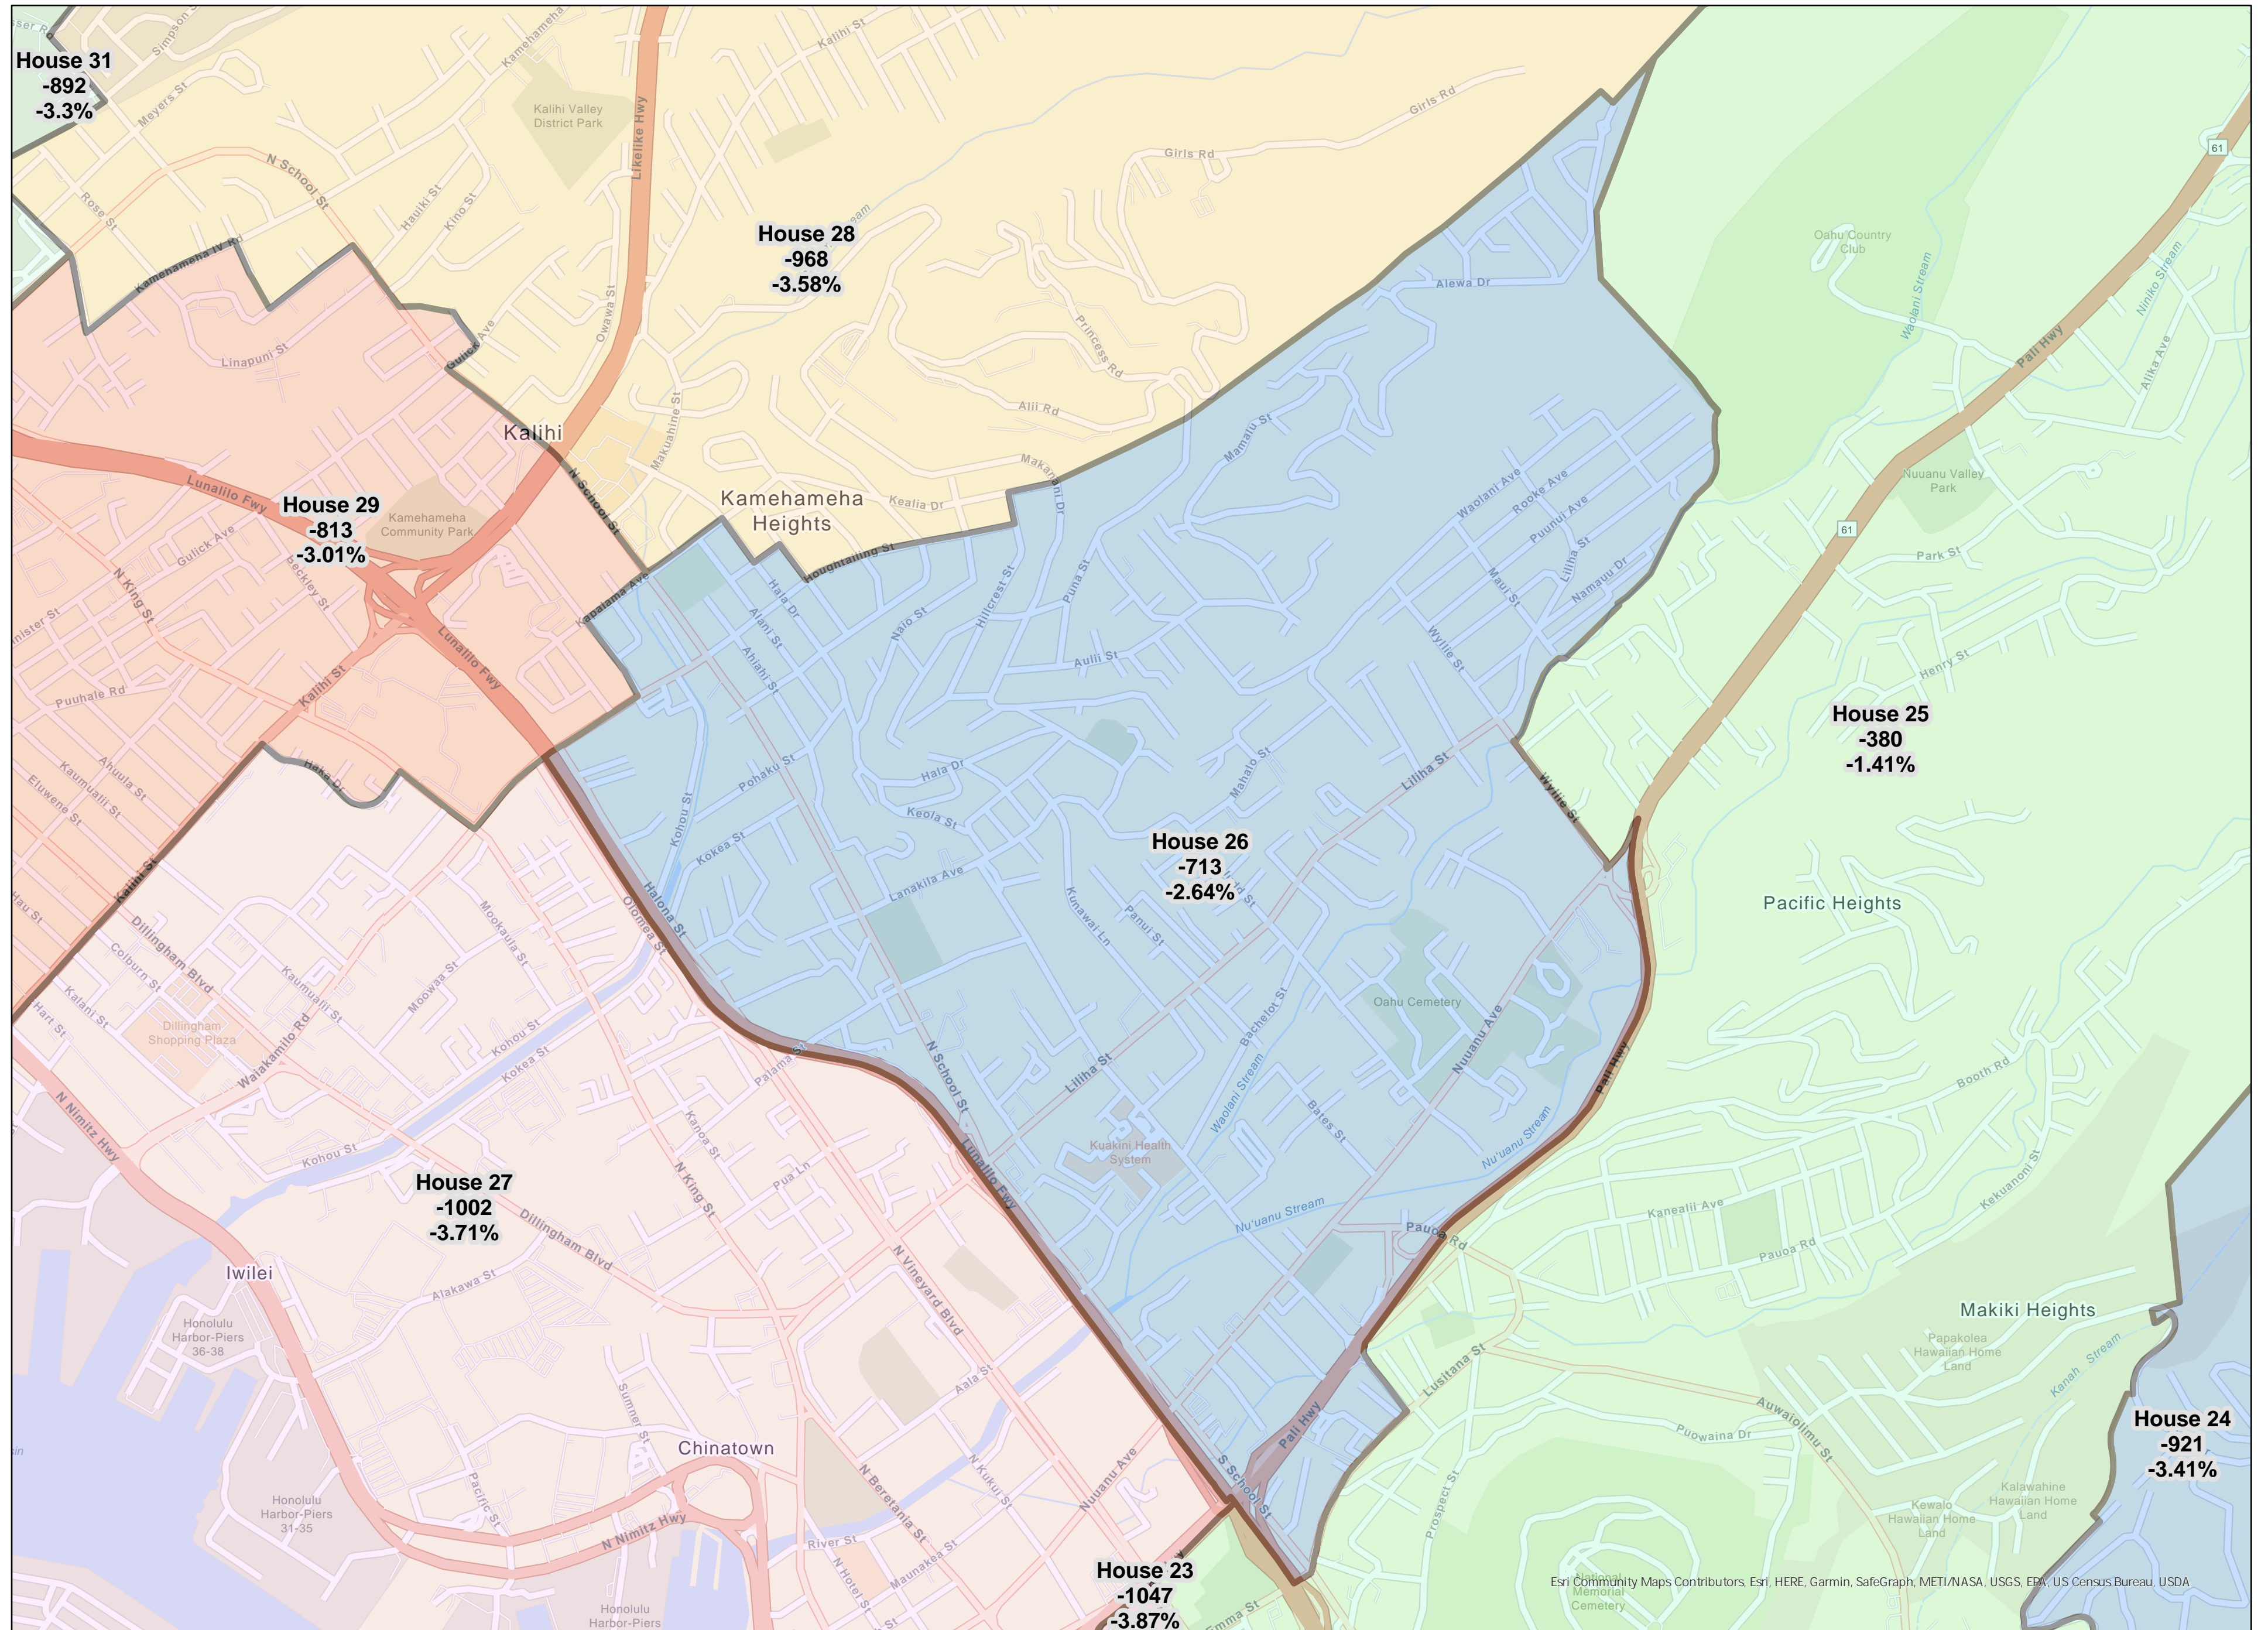

Proposed Oahu BIU House 24 - adopted by Hawaii Reapportionment Commission on 10/28/2021

Esri Community Maps Contributors, Esri, HERE, Garmin, SafeGraph, METI/NASA, USGS, EPA, US Census Bureau, USDA

Proposed Oahu BIU House 27 - adopted by Hawaii Reapportionment Commission on 10/28/2021