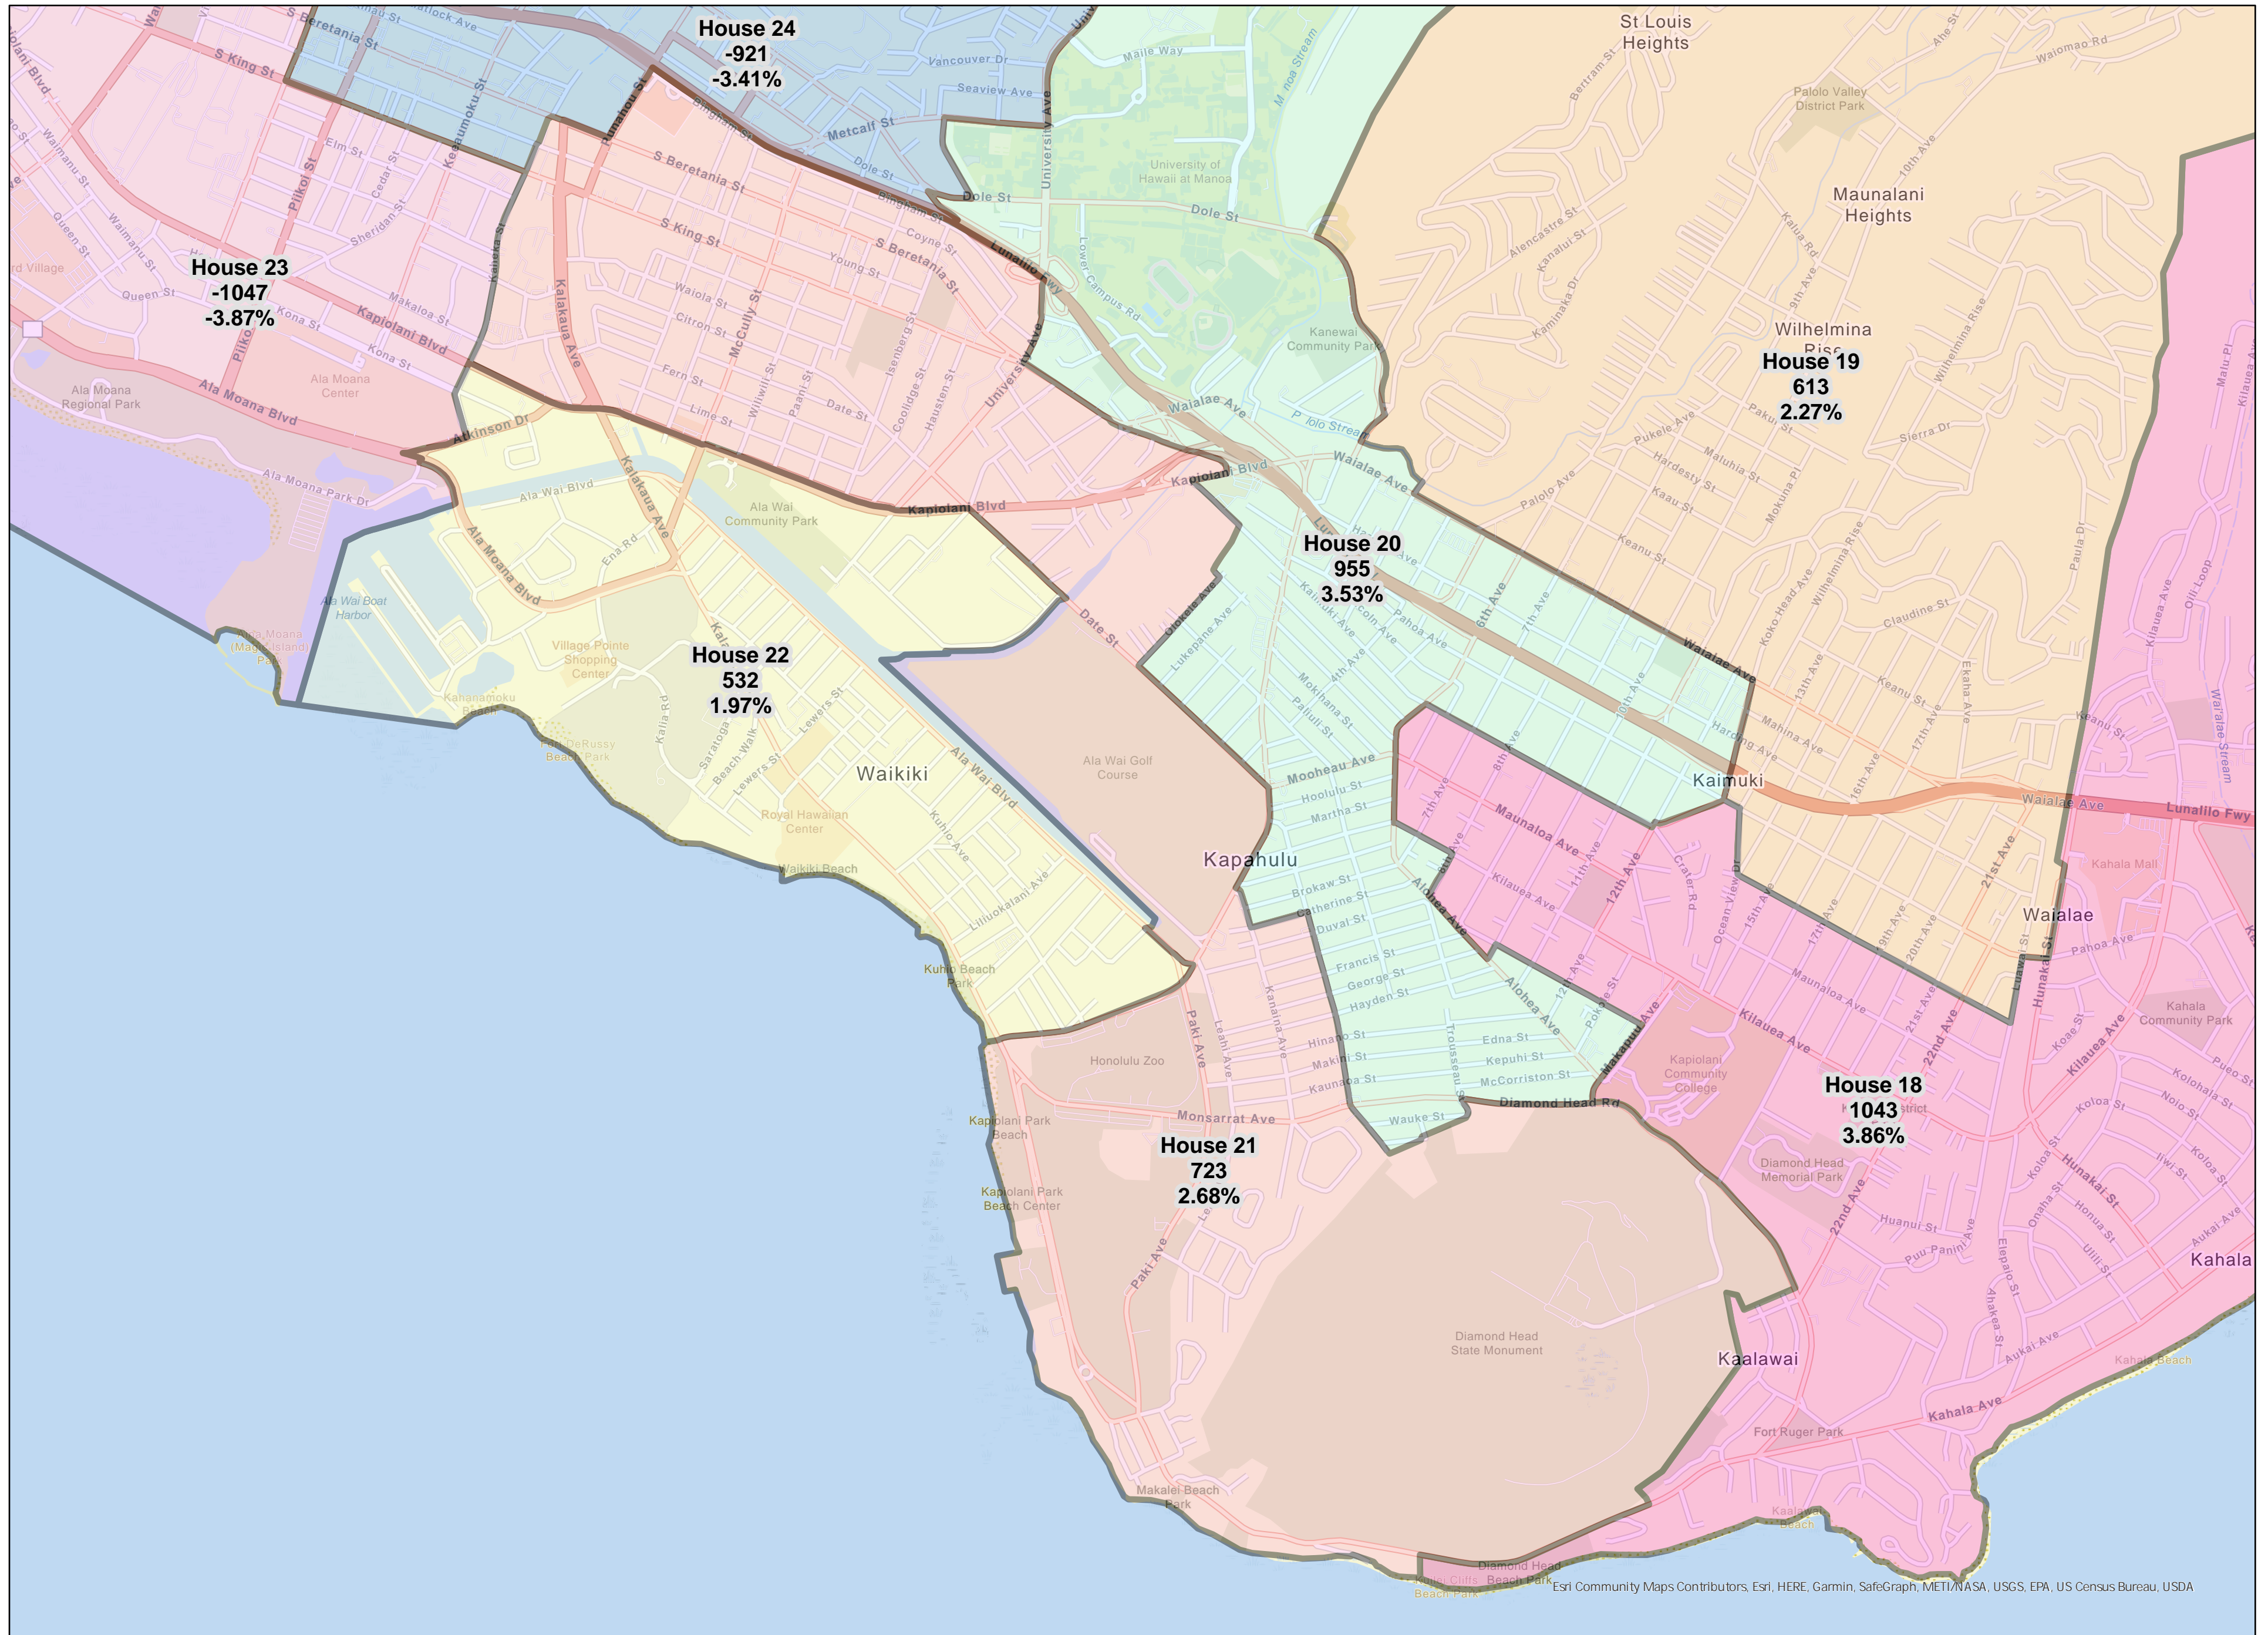

Proposed Oahu BIU House 21 - adopted by Hawaii Reapportionment Commission on 10/28/2021