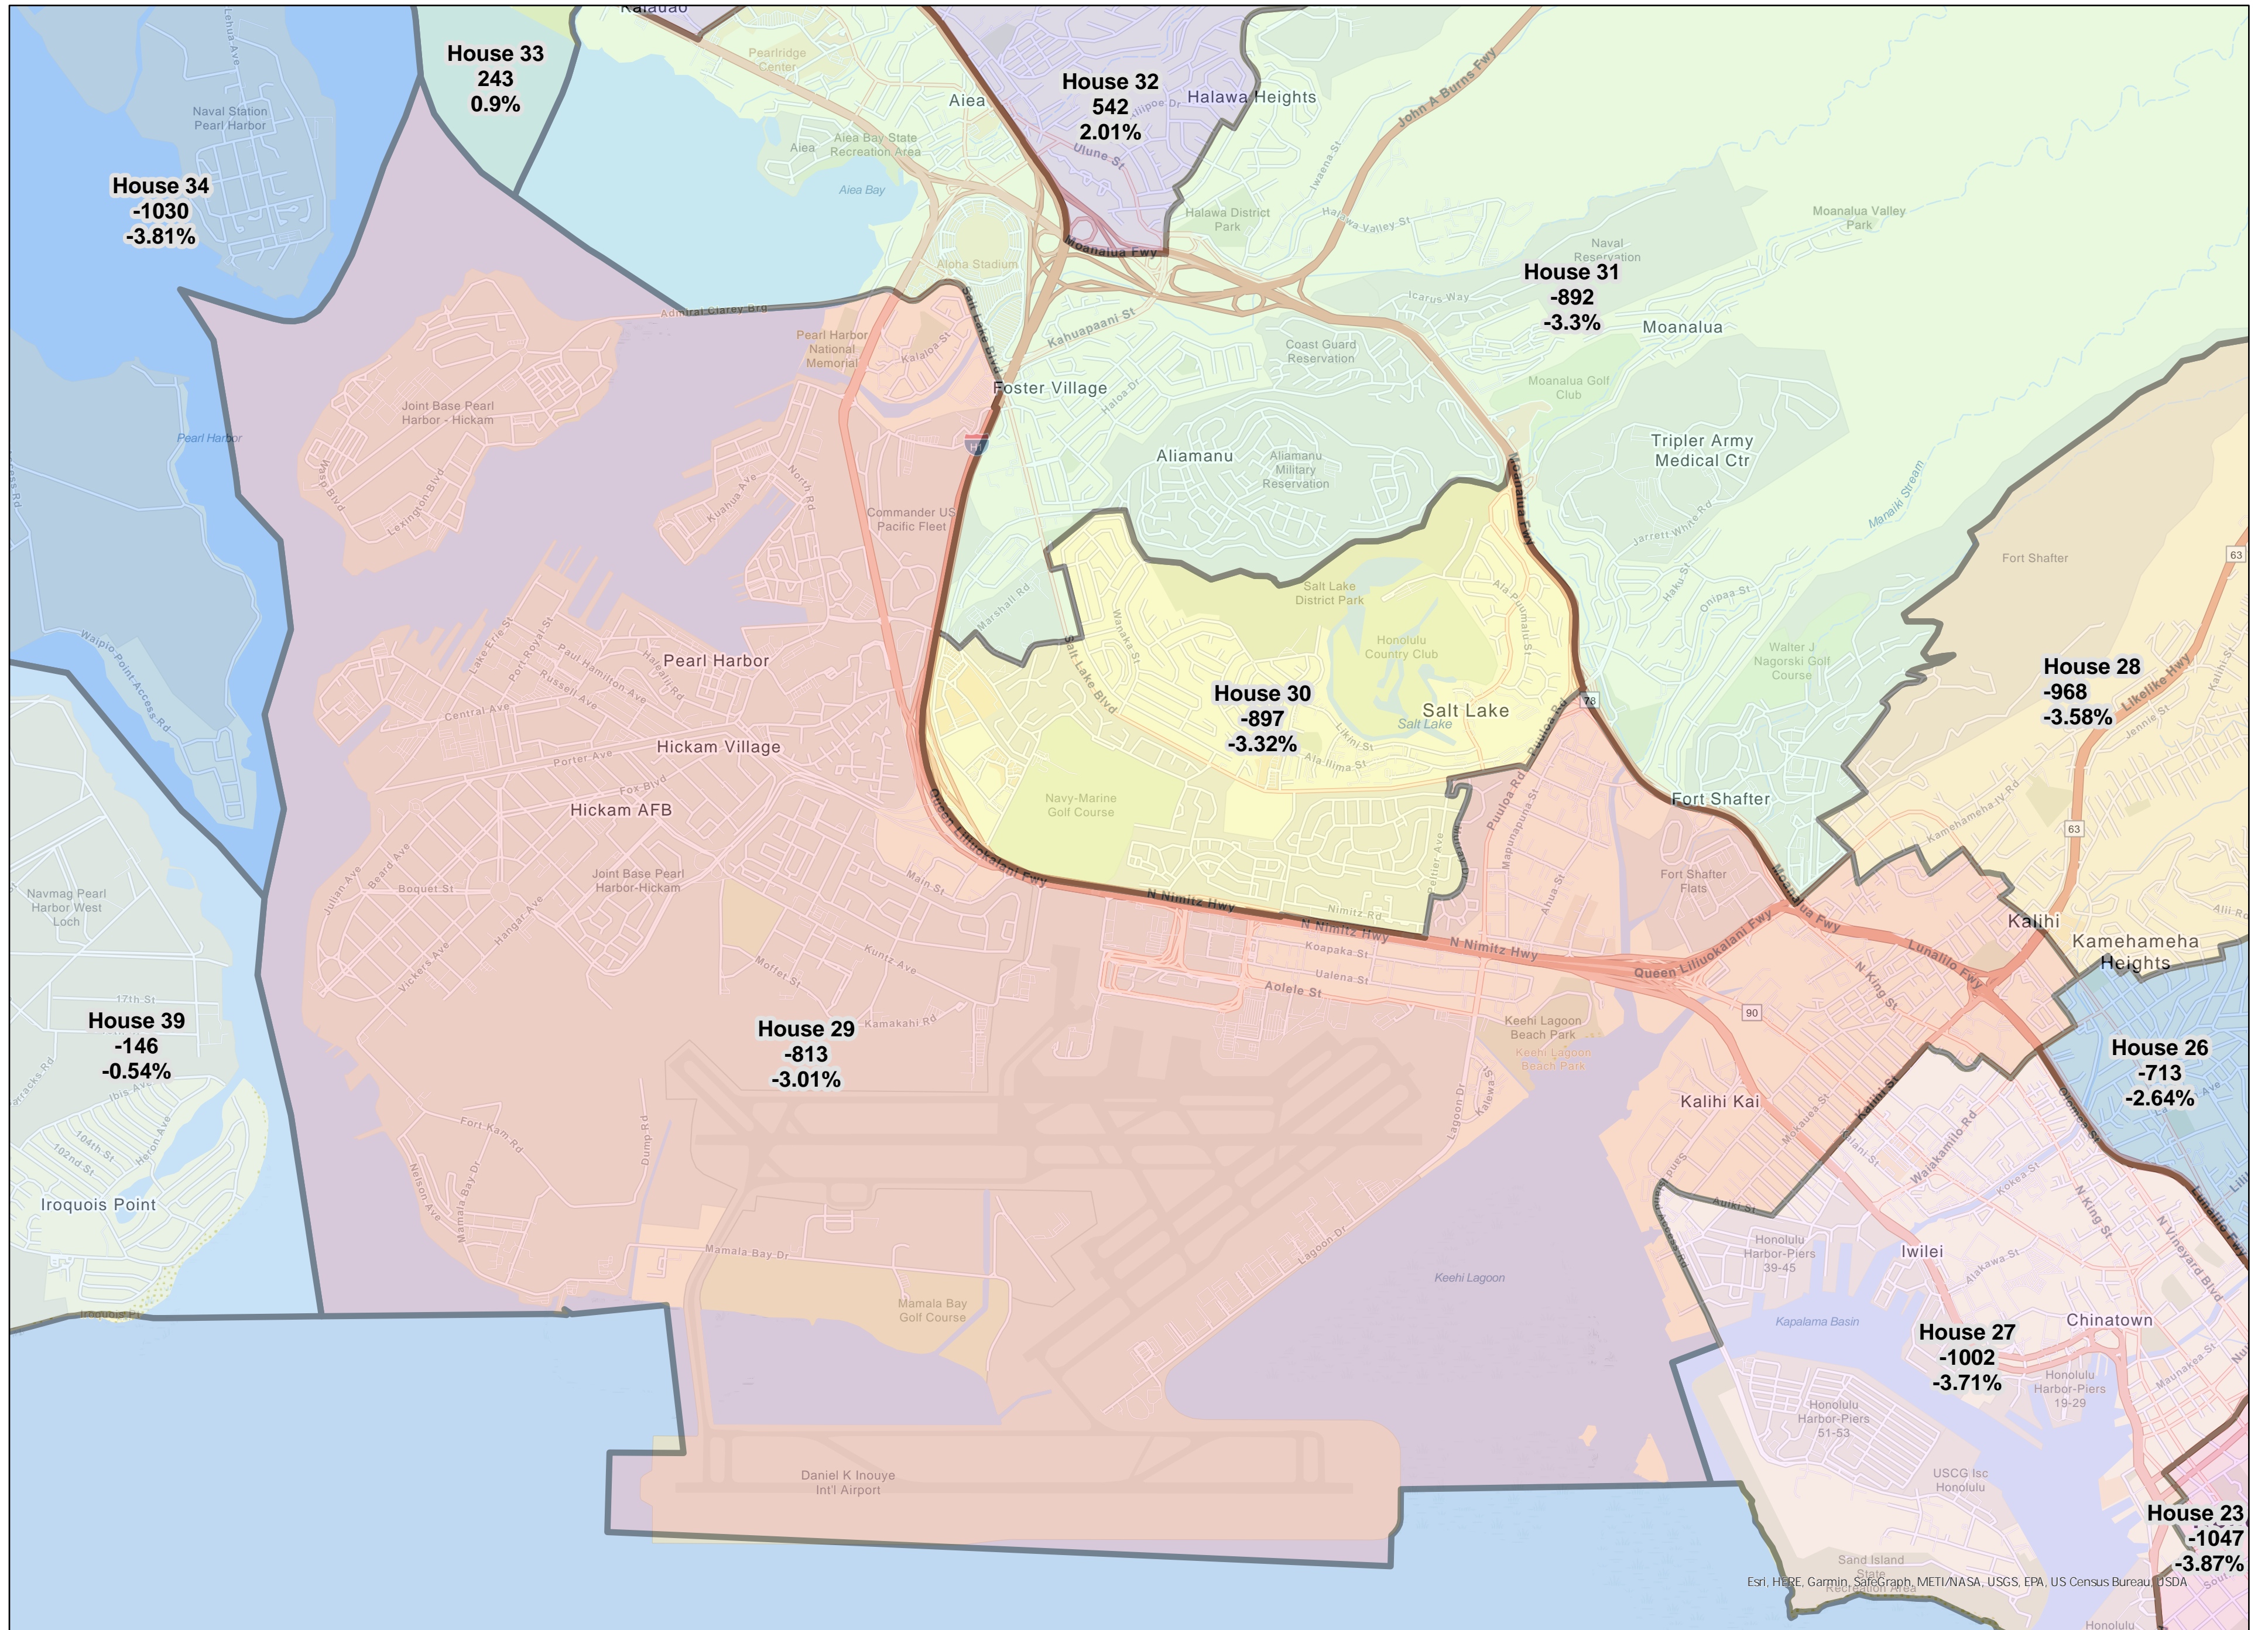

Proposed Oahu BIU House 29 - adopted by Hawaii Reapportionment Commission on 10/28/2021

Esri, HERE, Garmin, SafeGraph, METI/NASA, USGS, EPA, US Census Bureau, USDA