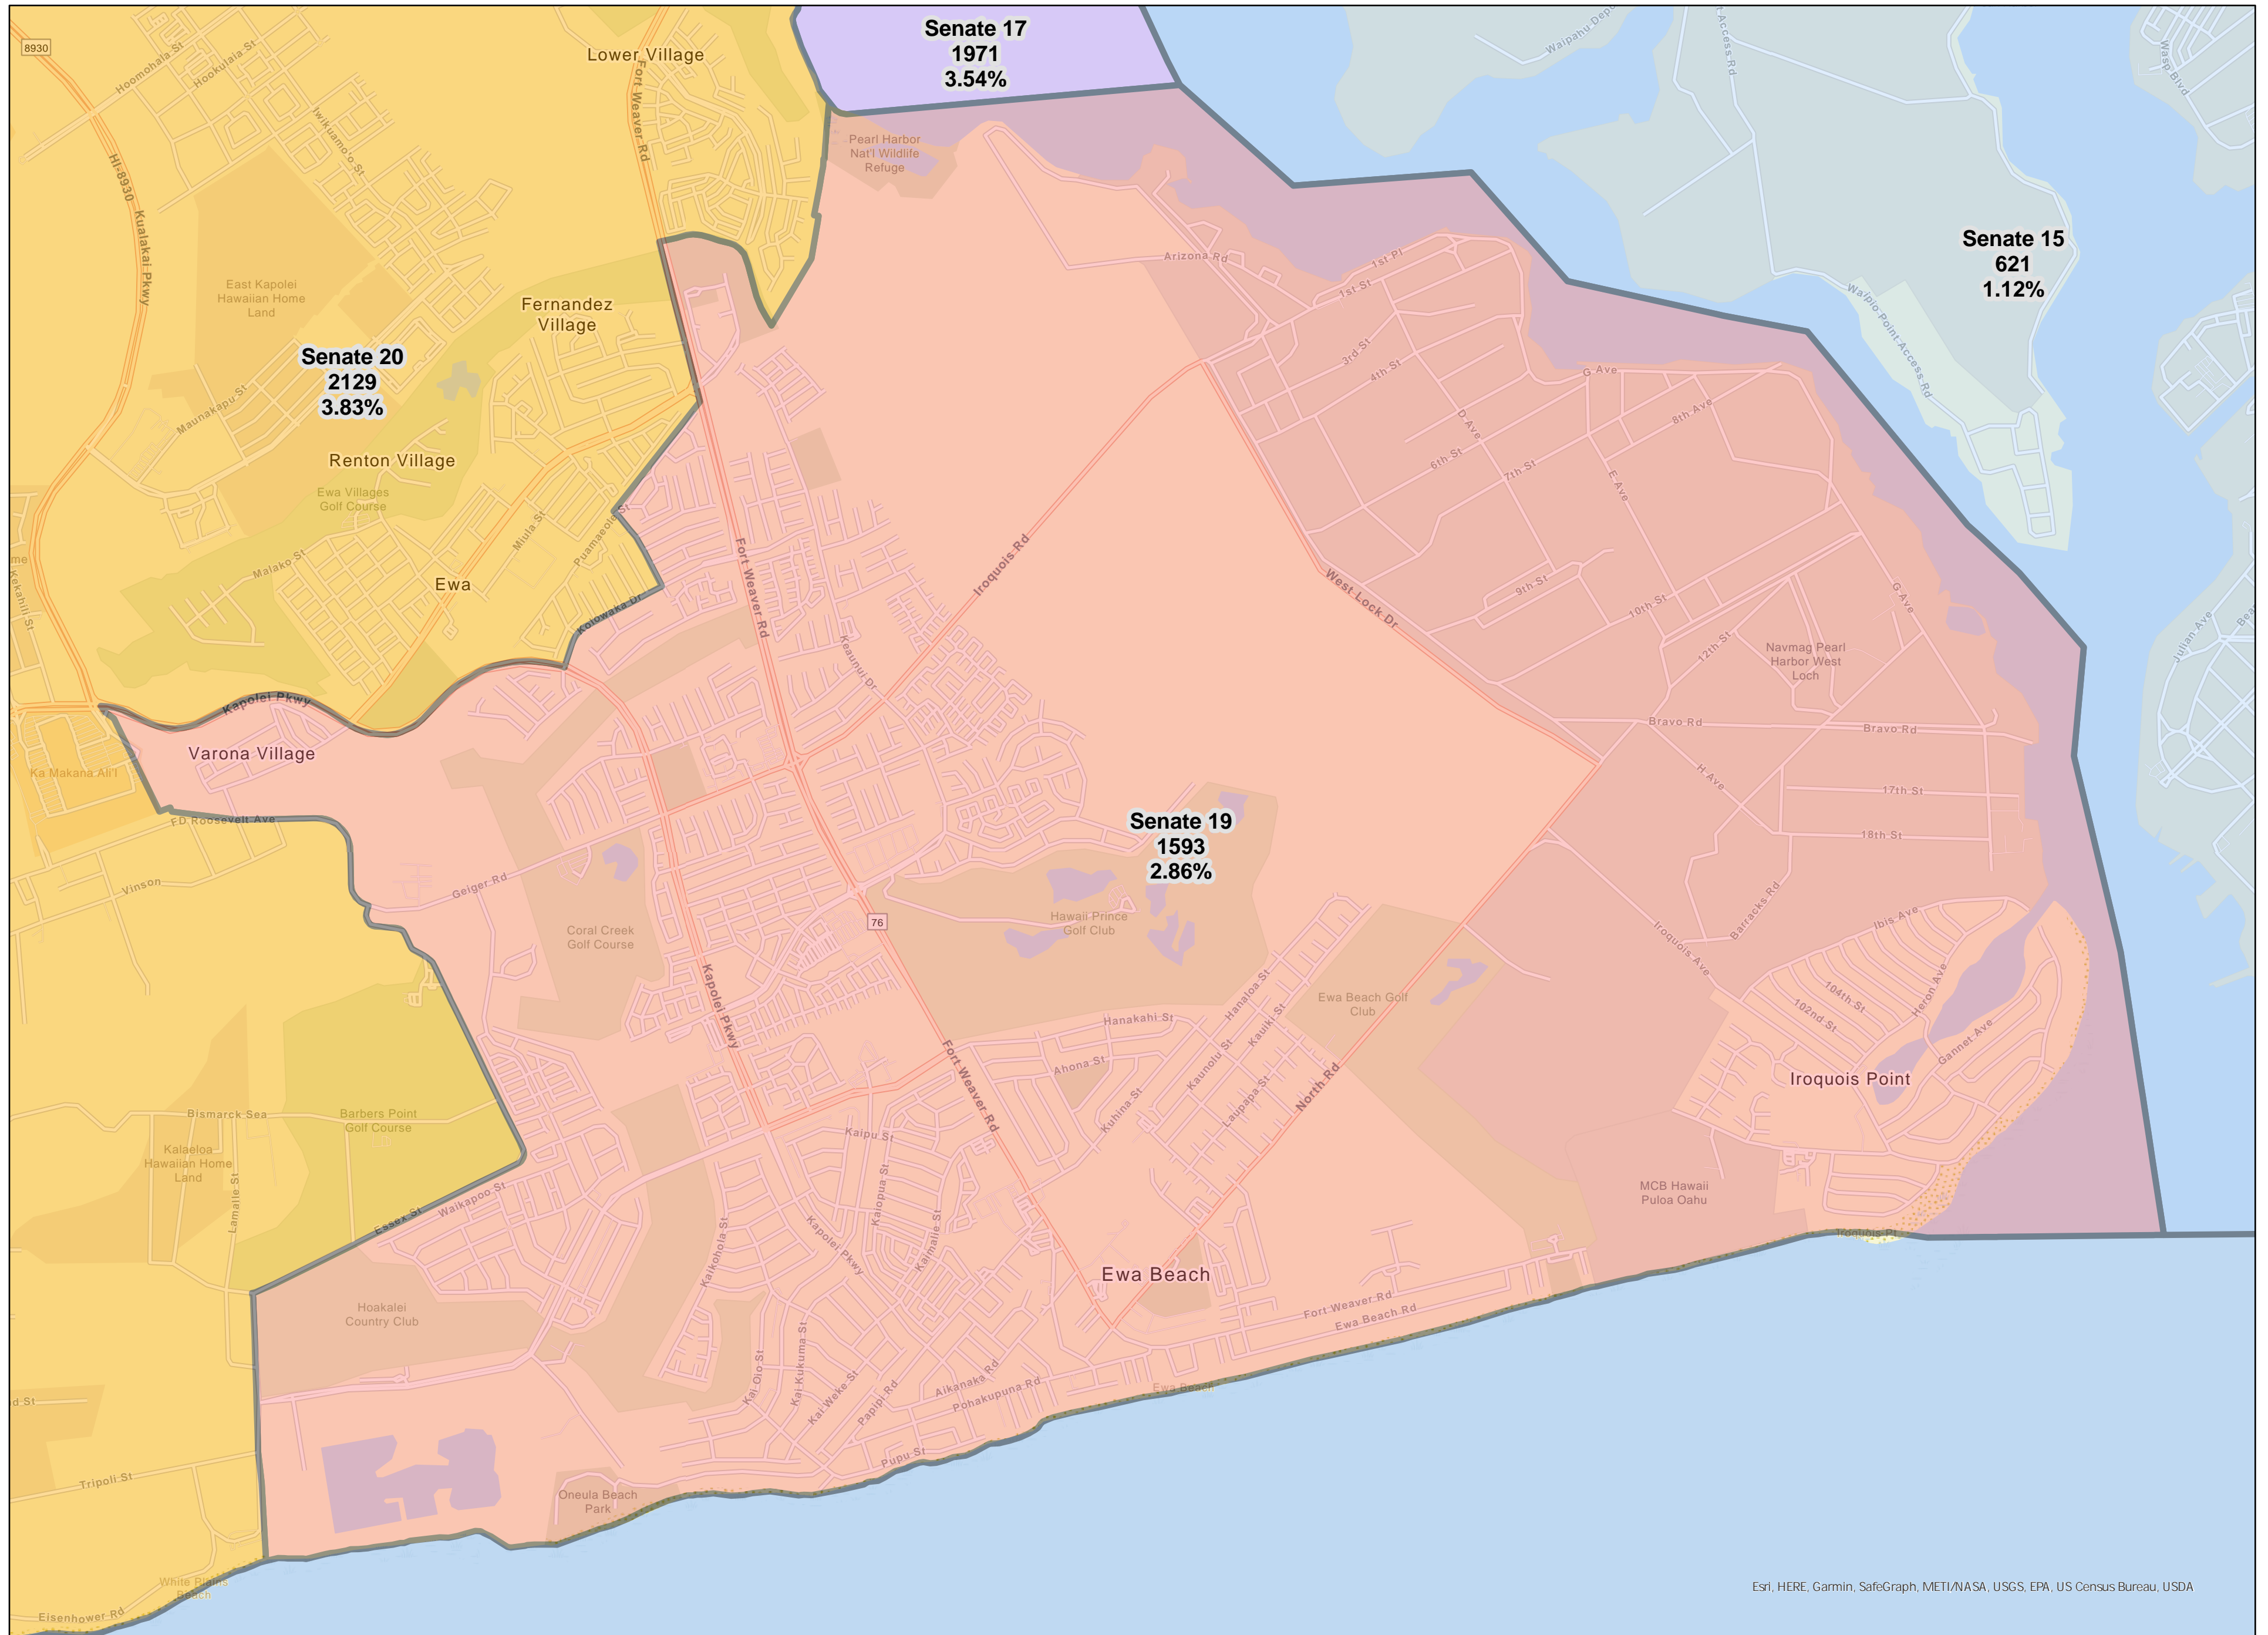

Proposed Oahu BIU Senate 12 - adopted by Hawaii Reapportionment Commission on 10/28/2021

Proposed Oahu BIU Senate 14 - adopted by Hawaii Reapportionment Commission on 10/28/2021

Esri, HERE, Garmin, SafeGraph, METI/NASA, USGS, EPA, US Census Bureau, USDA

Proposed Oahu BIU Senate 15 - adopted by Hawaii Reapportionment Commission on 10/28/2021

Proposed Oahu BIU Senate 17 - adopted by Hawaii Reapportionment Commission on 10/28/2021

Proposed Oahu BIU Senate 19 - adopted by Hawaii Reapportionment Commission on 10/28/2021