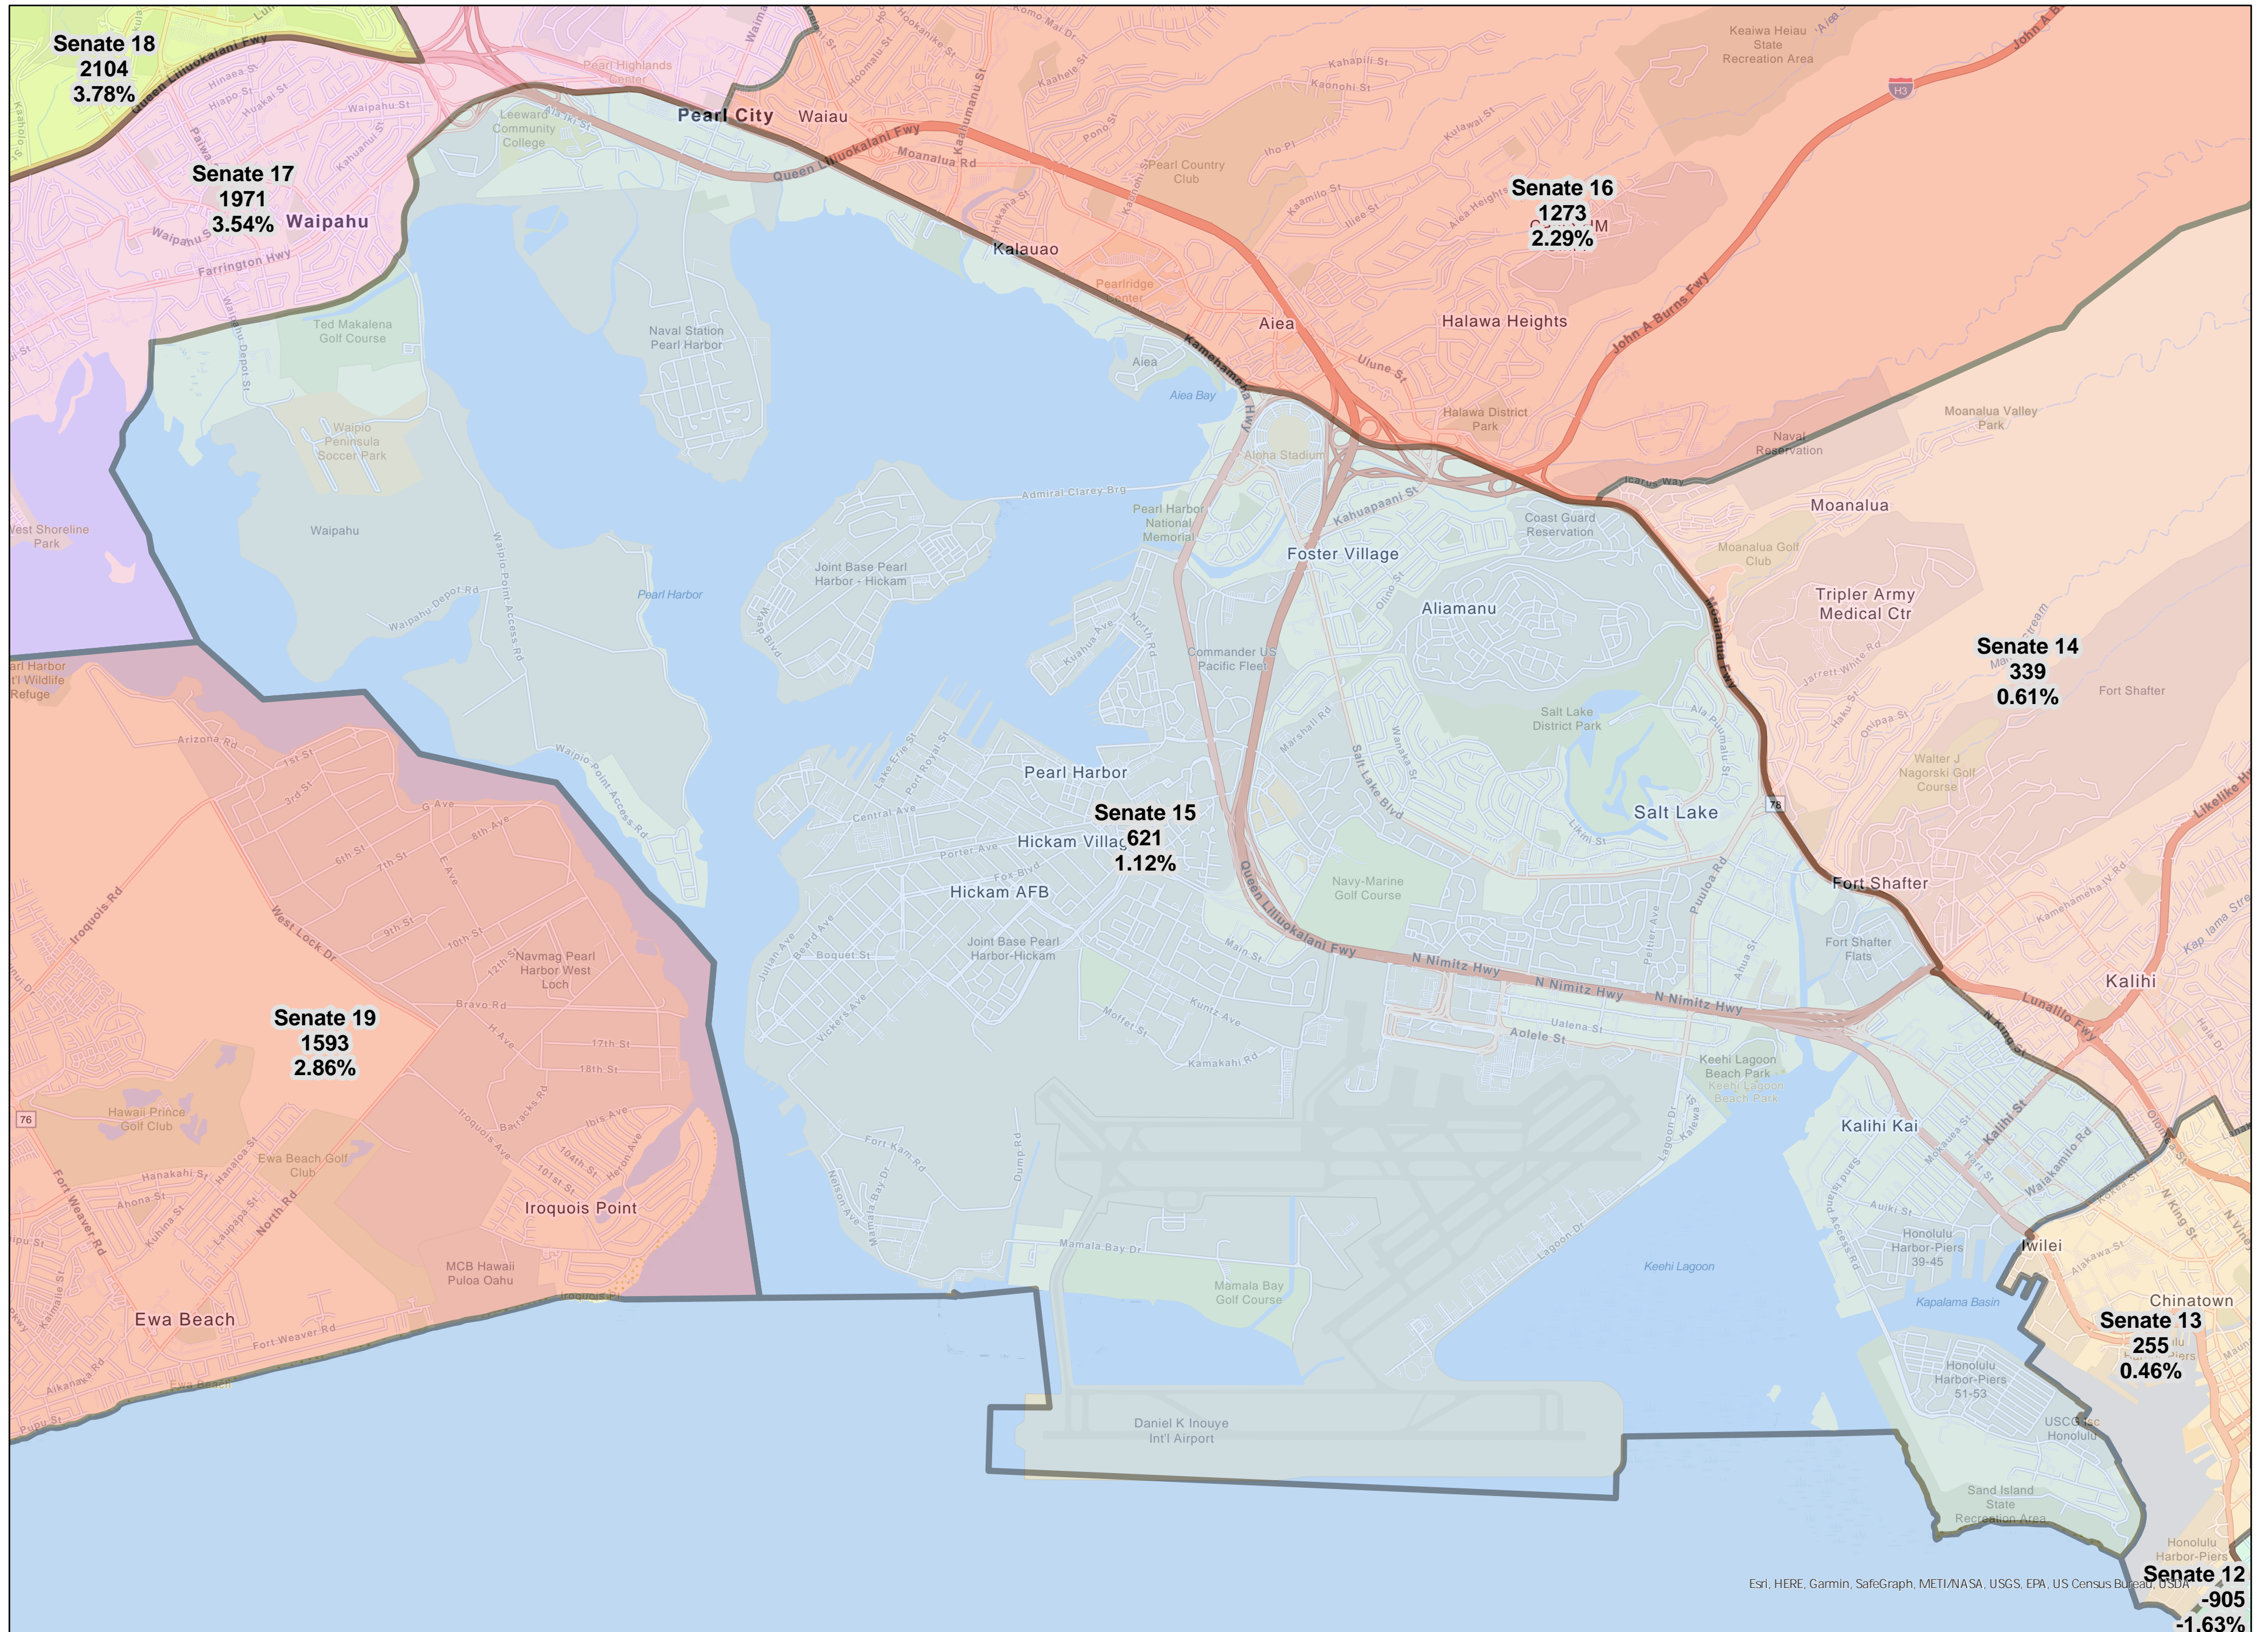

Proposed Oahu BIU Senate 15 - adopted by Hawaii Reapportionment Commission on 10/28/2021