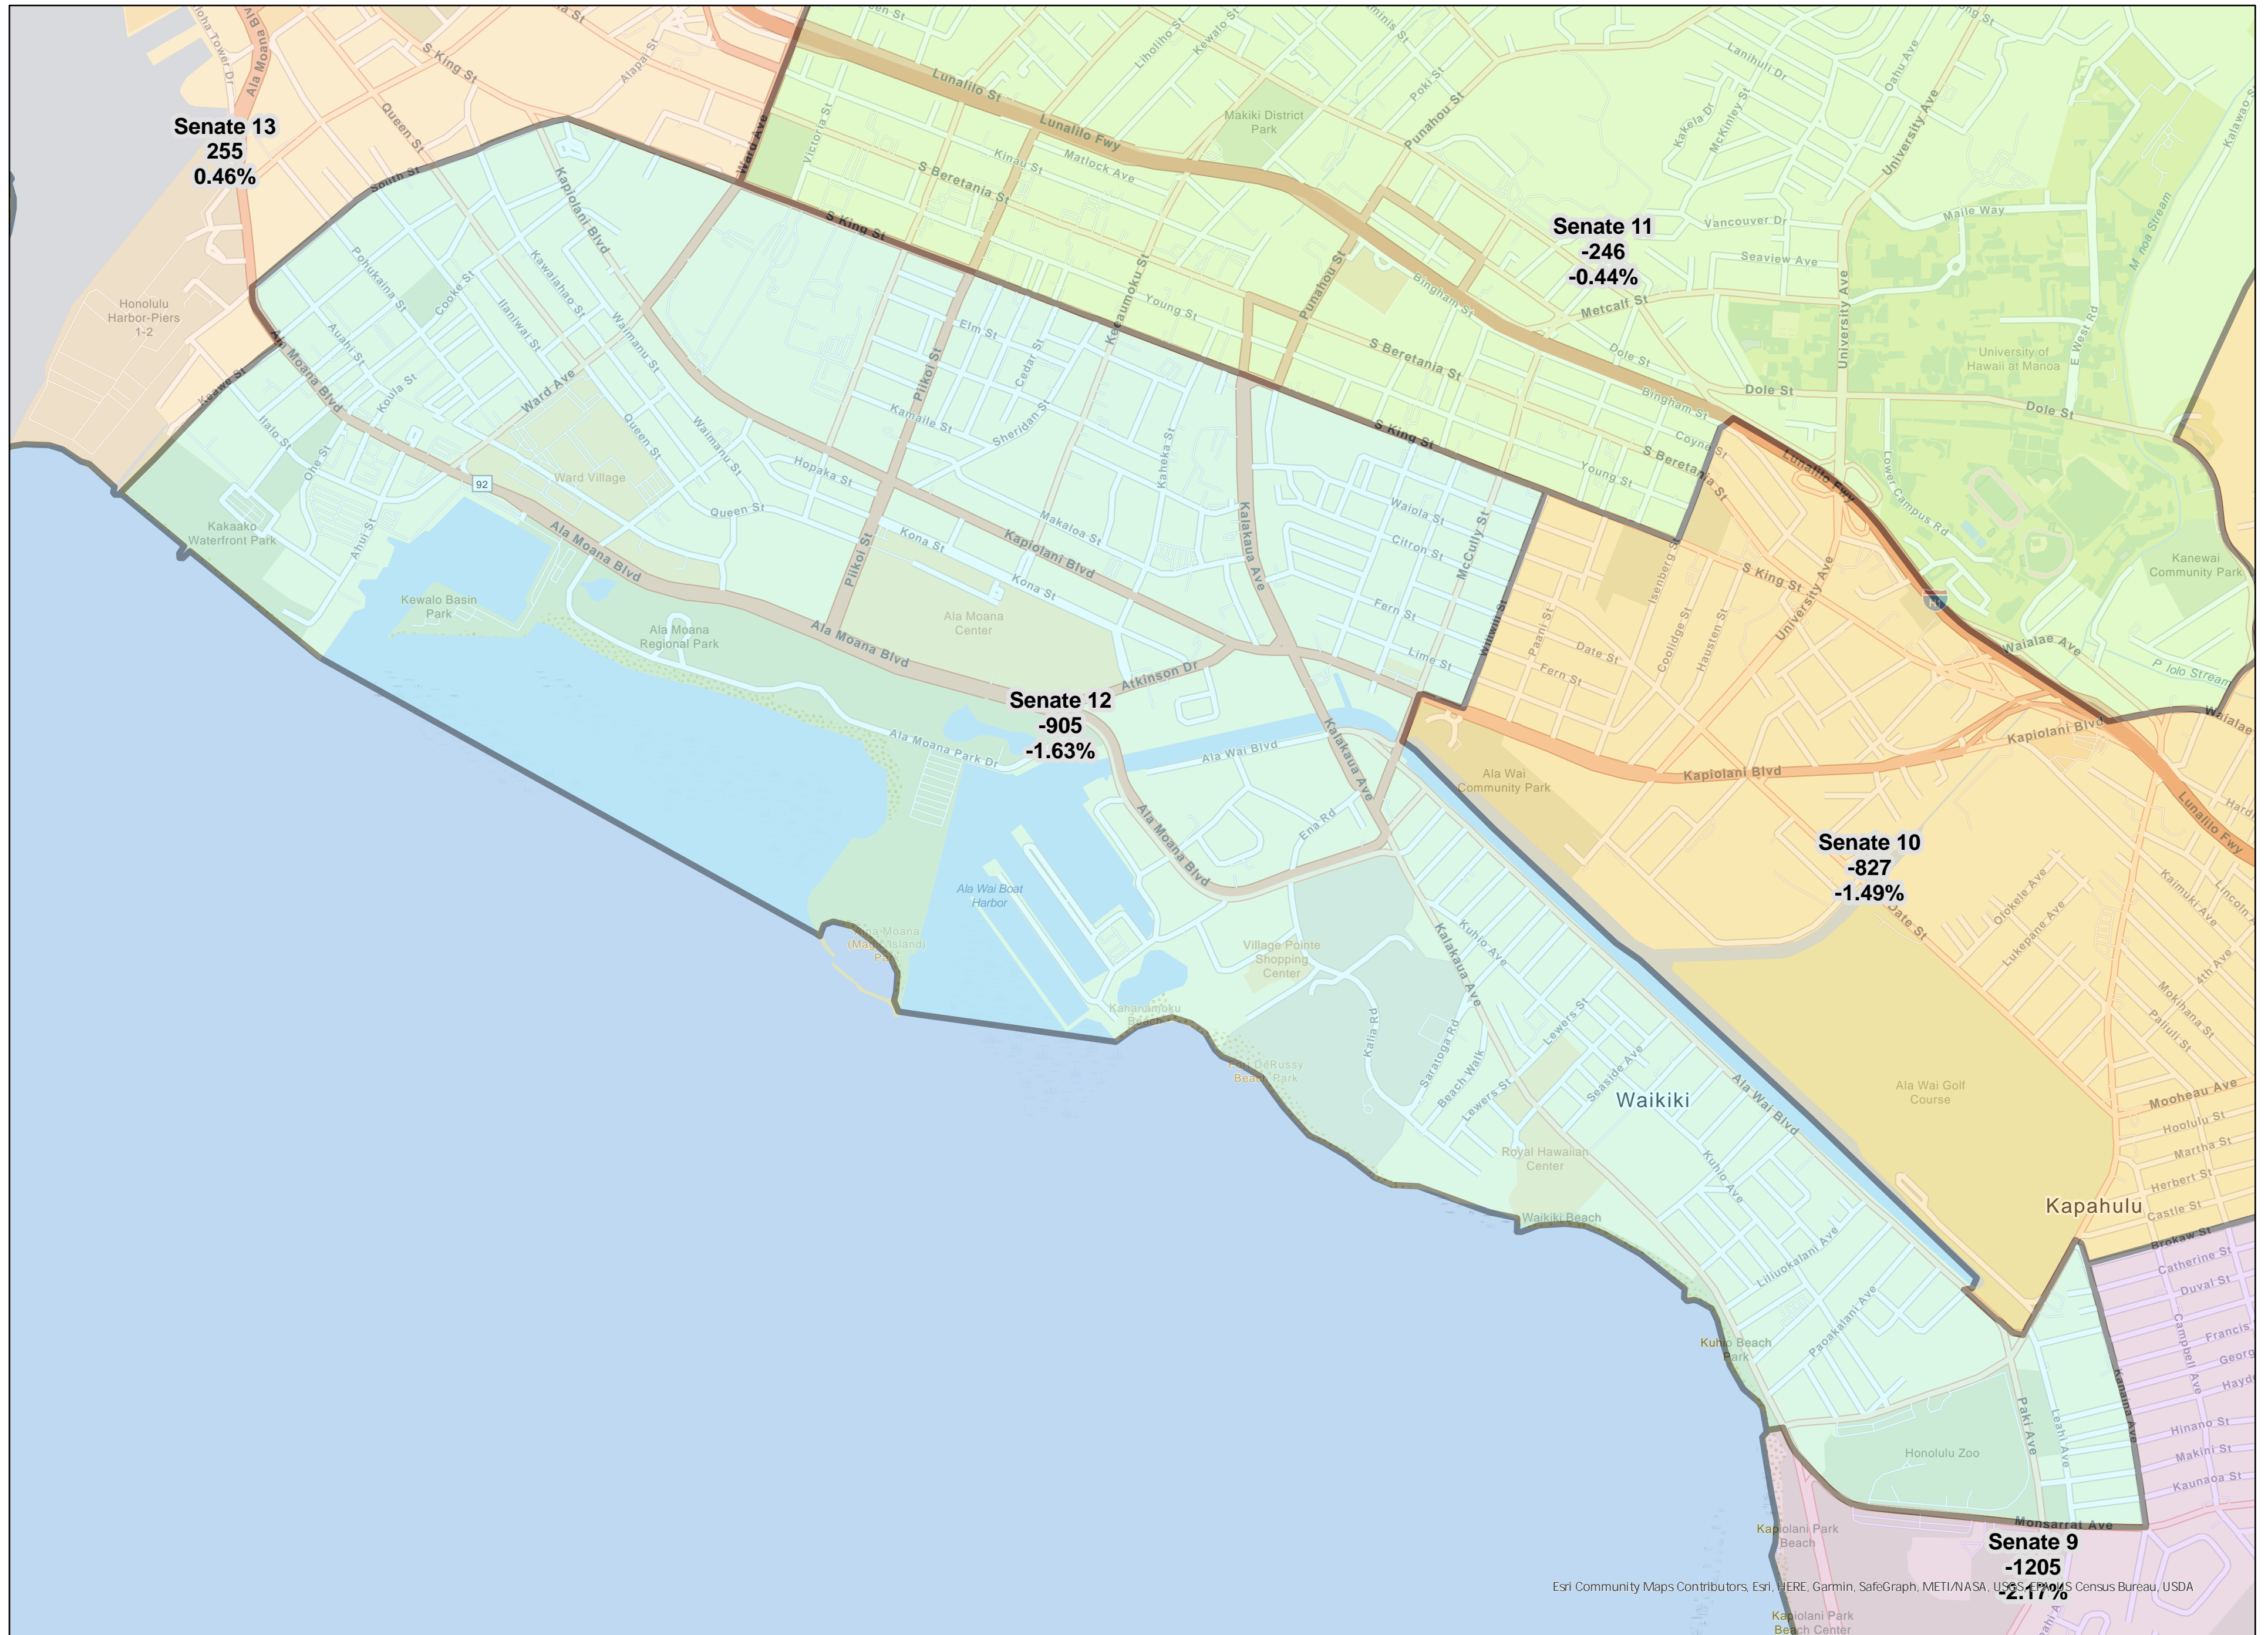

Proposed Oahu BIU Senate 9 - adopted by Hawaii Reapportionment Commission on 10/28/2021

Proposed Oahu BIU Senate 10 - adopted by Hawaii Reapportionment Commission on 10/28/2021

Proposed Oahu BIU Senate 11 - adopted by Hawaii Reapportionment Commission on 10/28/2021

Proposed Oahu BIU Senate 12 - adopted by Hawaii Reapportionment Commission on 10/28/2021

Proposed Oahu BIU Senate 14 - adopted by Hawaii Reapportionment Commission on 10/28/2021

Esri, HERE, Garmin, SafeGraph, METI/NASA, USGS, EPA, US Census Bureau, USDA