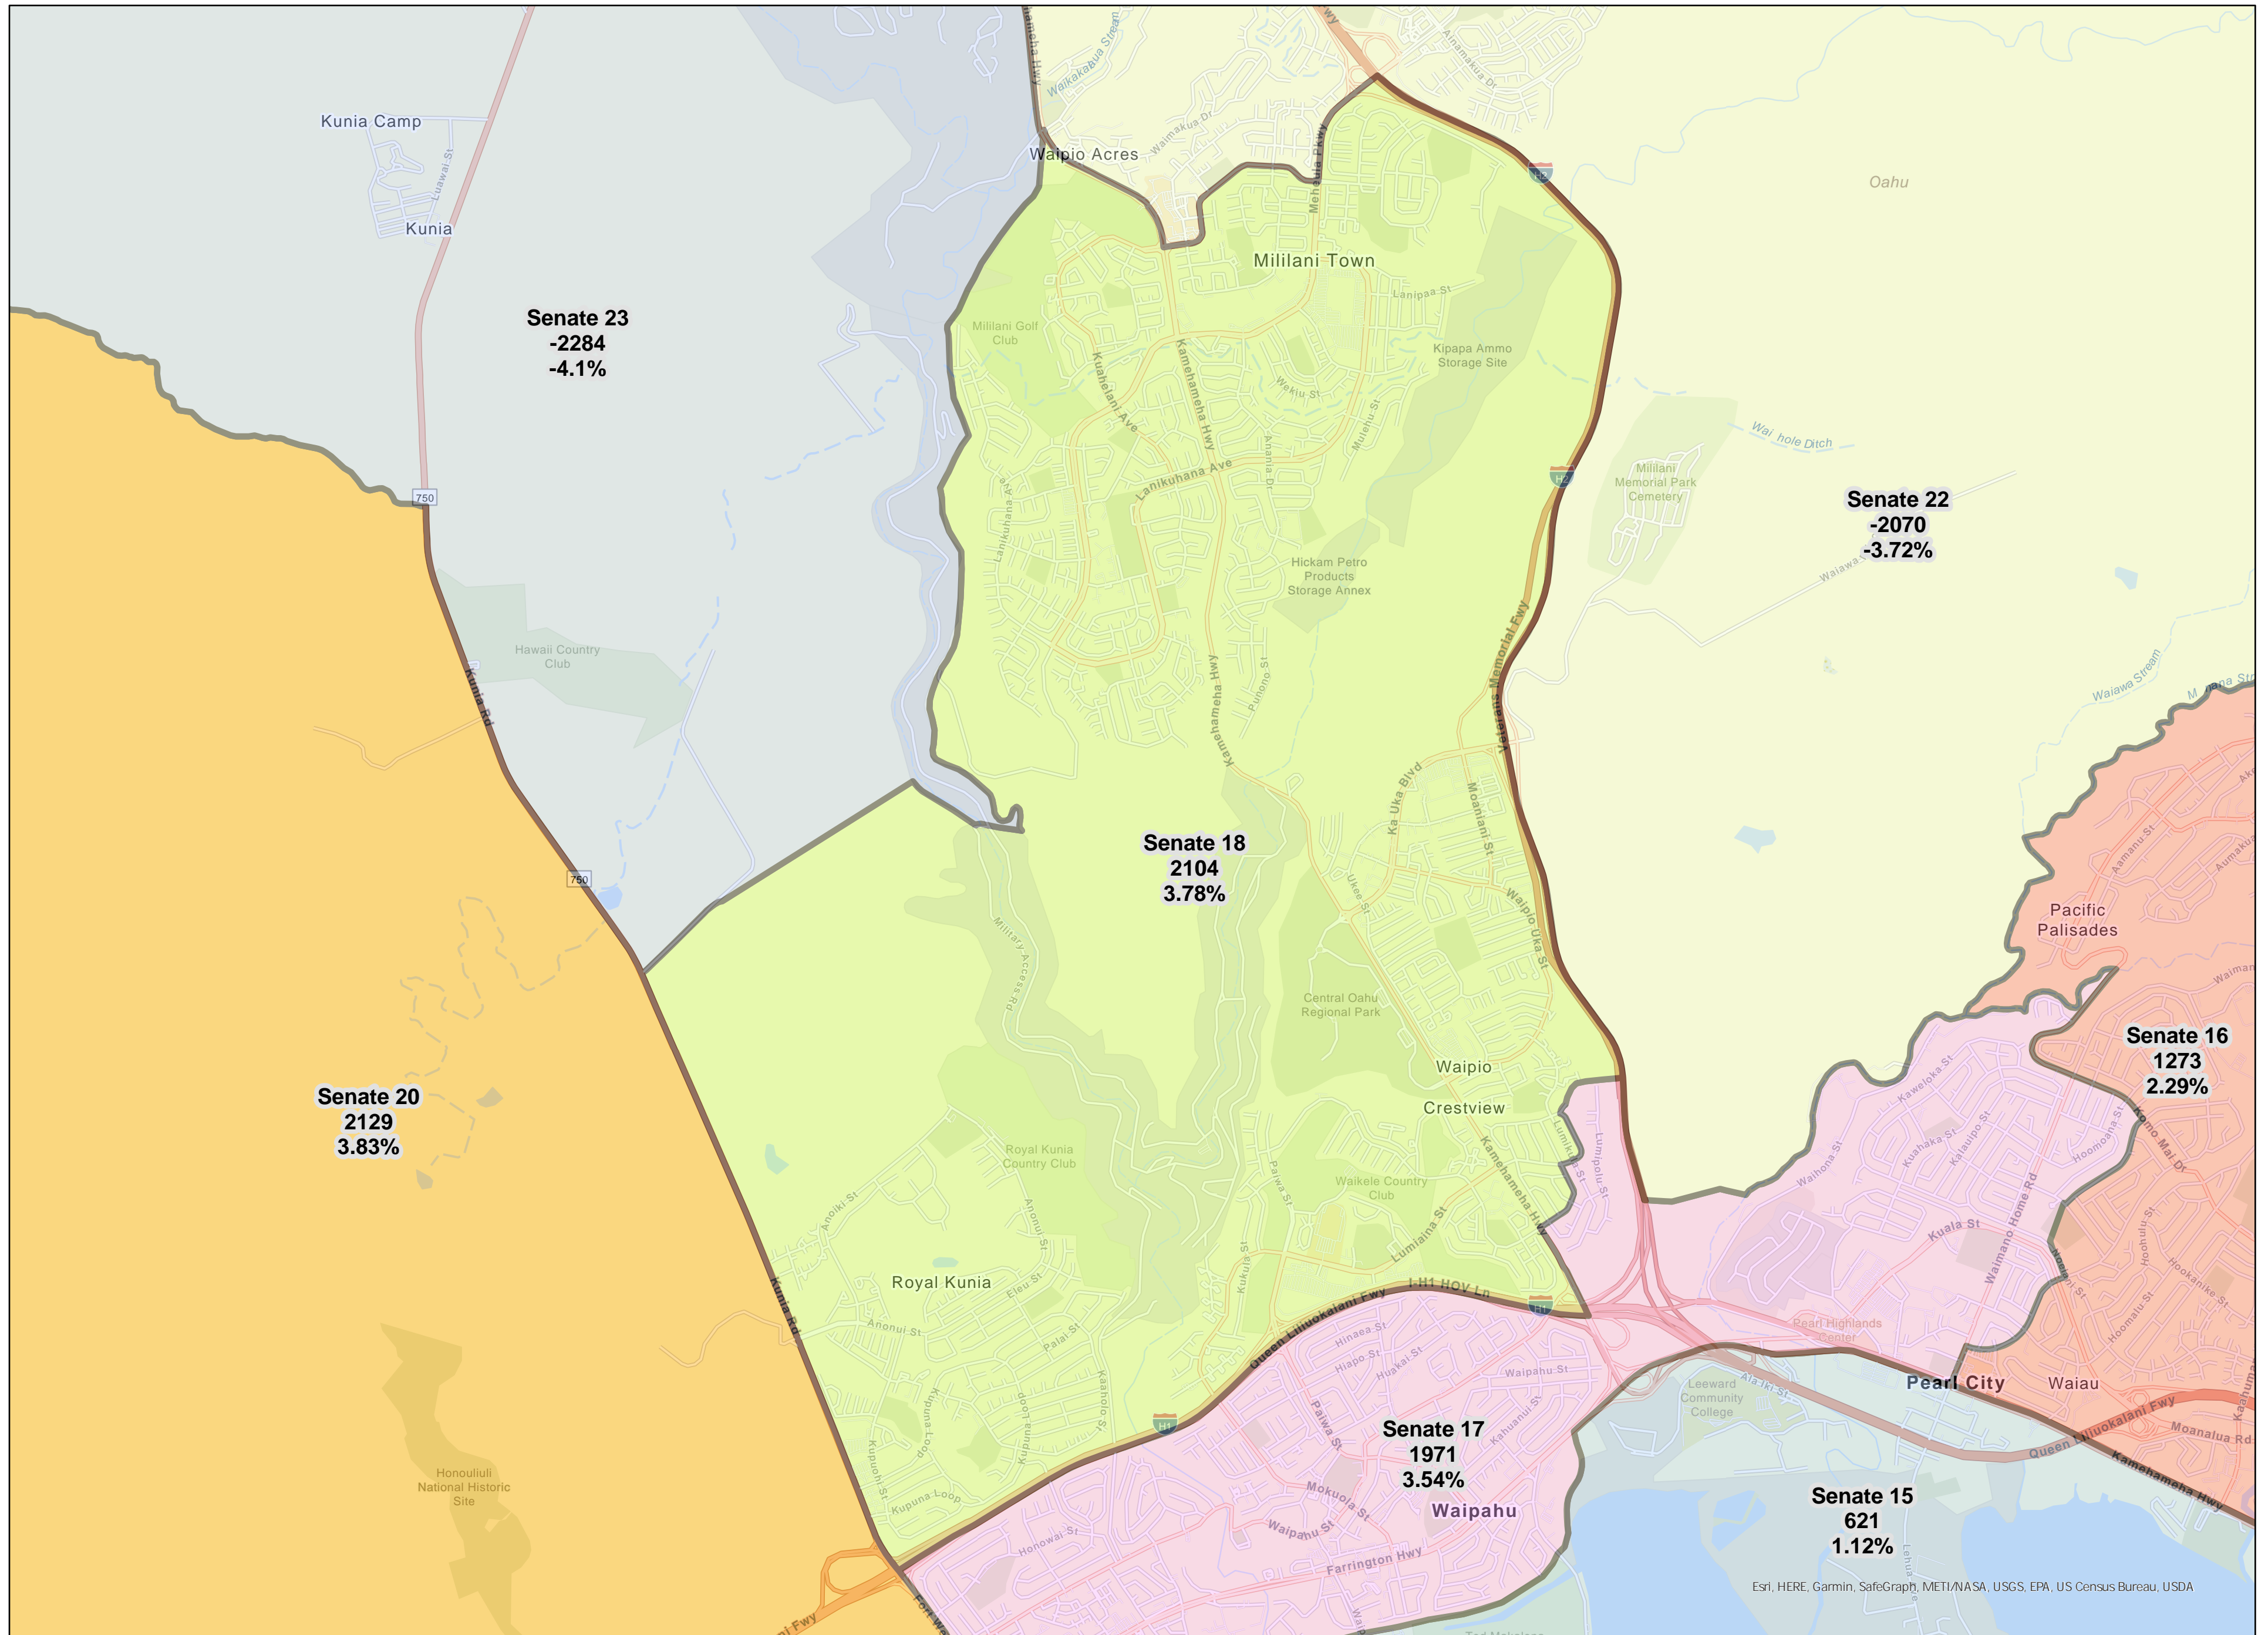

Proposed Oahu BIU Senate 12 - adopted by Hawaii Reapportionment Commission on 10/28/2021

Proposed Oahu BIU Senate 14 - adopted by Hawaii Reapportionment Commission on 10/28/2021

Esri, HERE, Garmin, SafeGraph, METI/NASA, USGS, EPA, US Census Bureau, USDA

Proposed Oahu BIU Senate 15 - adopted by Hawaii Reapportionment Commission on 10/28/2021

Proposed Oahu BIU Senate 17 - adopted by Hawaii Reapportionment Commission on 10/28/2021

Proposed Oahu BIU Senate 19 - adopted by Hawaii Reapportionment Commission on 10/28/2021