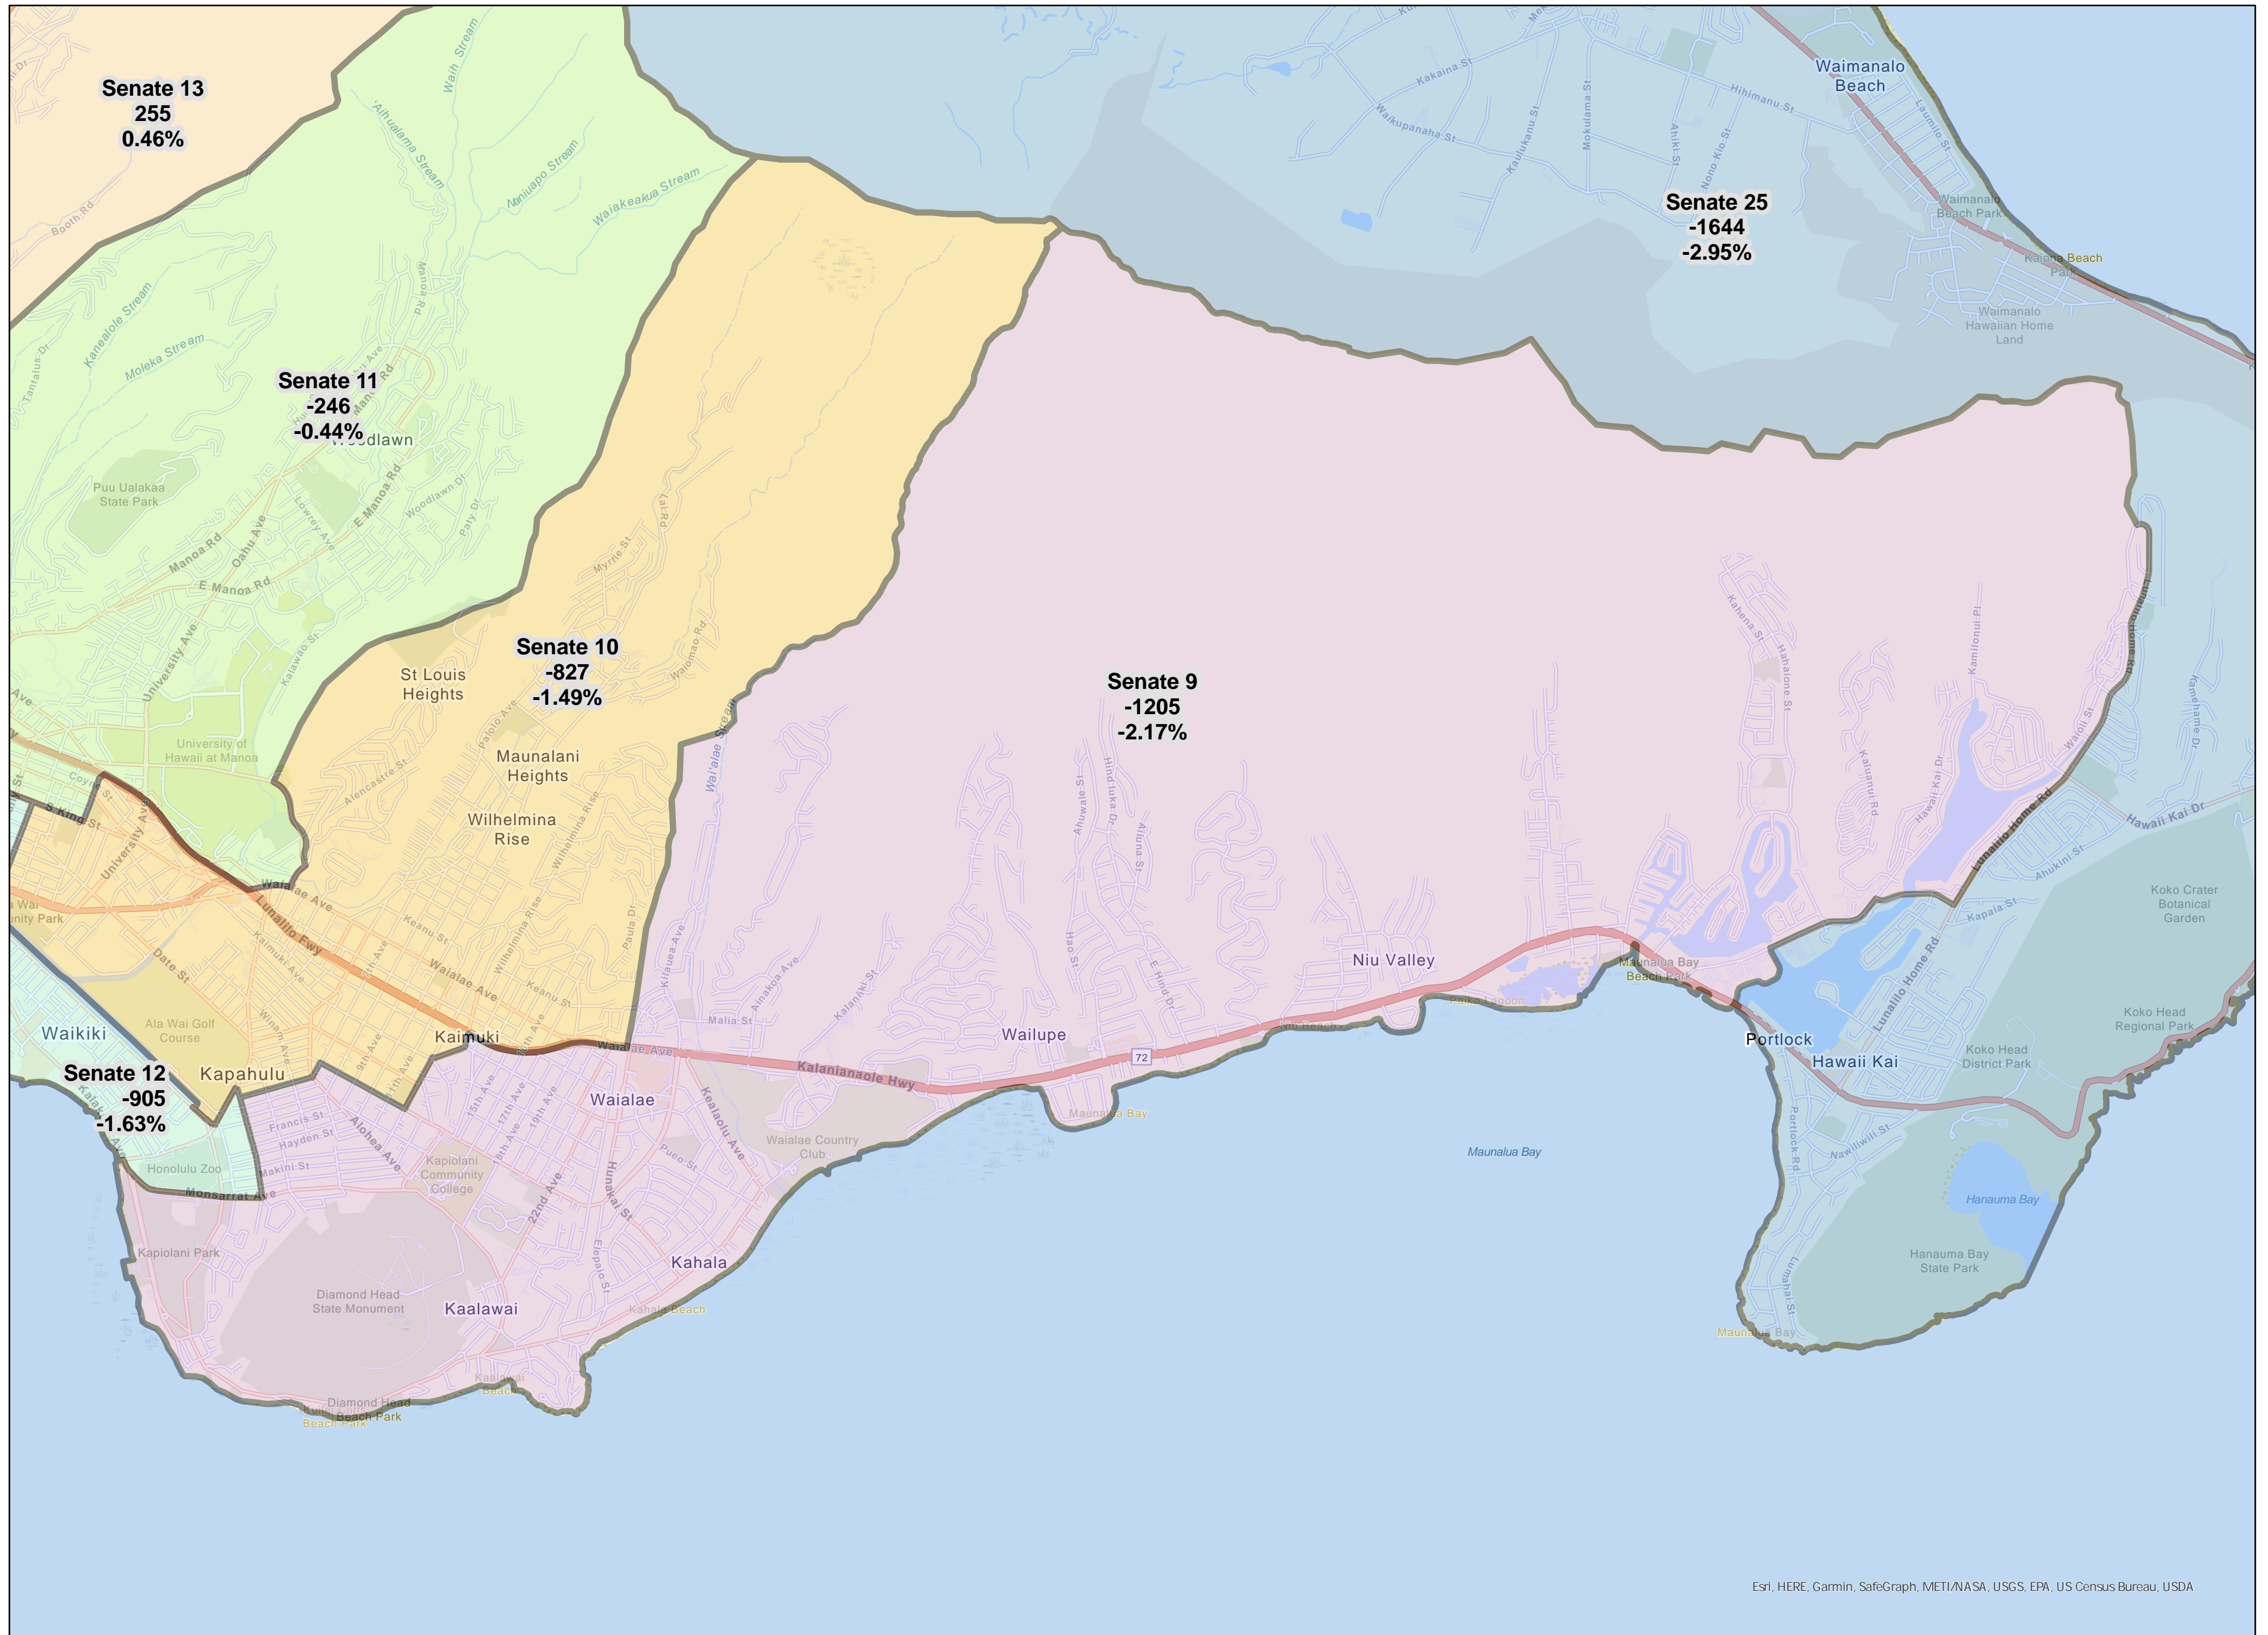

Proposed Oahu BIU Senate 9 - adopted by Hawaii Reapportionment Commission on 10/28/2021

Proposed Oahu BIU Senate 10 - adopted by Hawaii Reapportionment Commission on 10/28/2021

Proposed Oahu BIU Senate 11 - adopted by Hawaii Reapportionment Commission on 10/28/2021

Proposed Oahu BIU Senate 12 - adopted by Hawaii Reapportionment Commission on 10/28/2021

Proposed Oahu BIU Senate 14 - adopted by Hawaii Reapportionment Commission on 10/28/2021

Esri, HERE, Garmin, SafeGraph, METI/NASA, USGS, EPA, US Census Bureau, USDA

Proposed Oahu BIU Senate 15 - adopted by Hawaii Reapportionment Commission on 10/28/2021

Proposed Oahu BIU Senate 17 - adopted by Hawaii Reapportionment Commission on 10/28/2021

Proposed Oahu BIU Senate 19 - adopted by Hawaii Reapportionment Commission on 10/28/2021