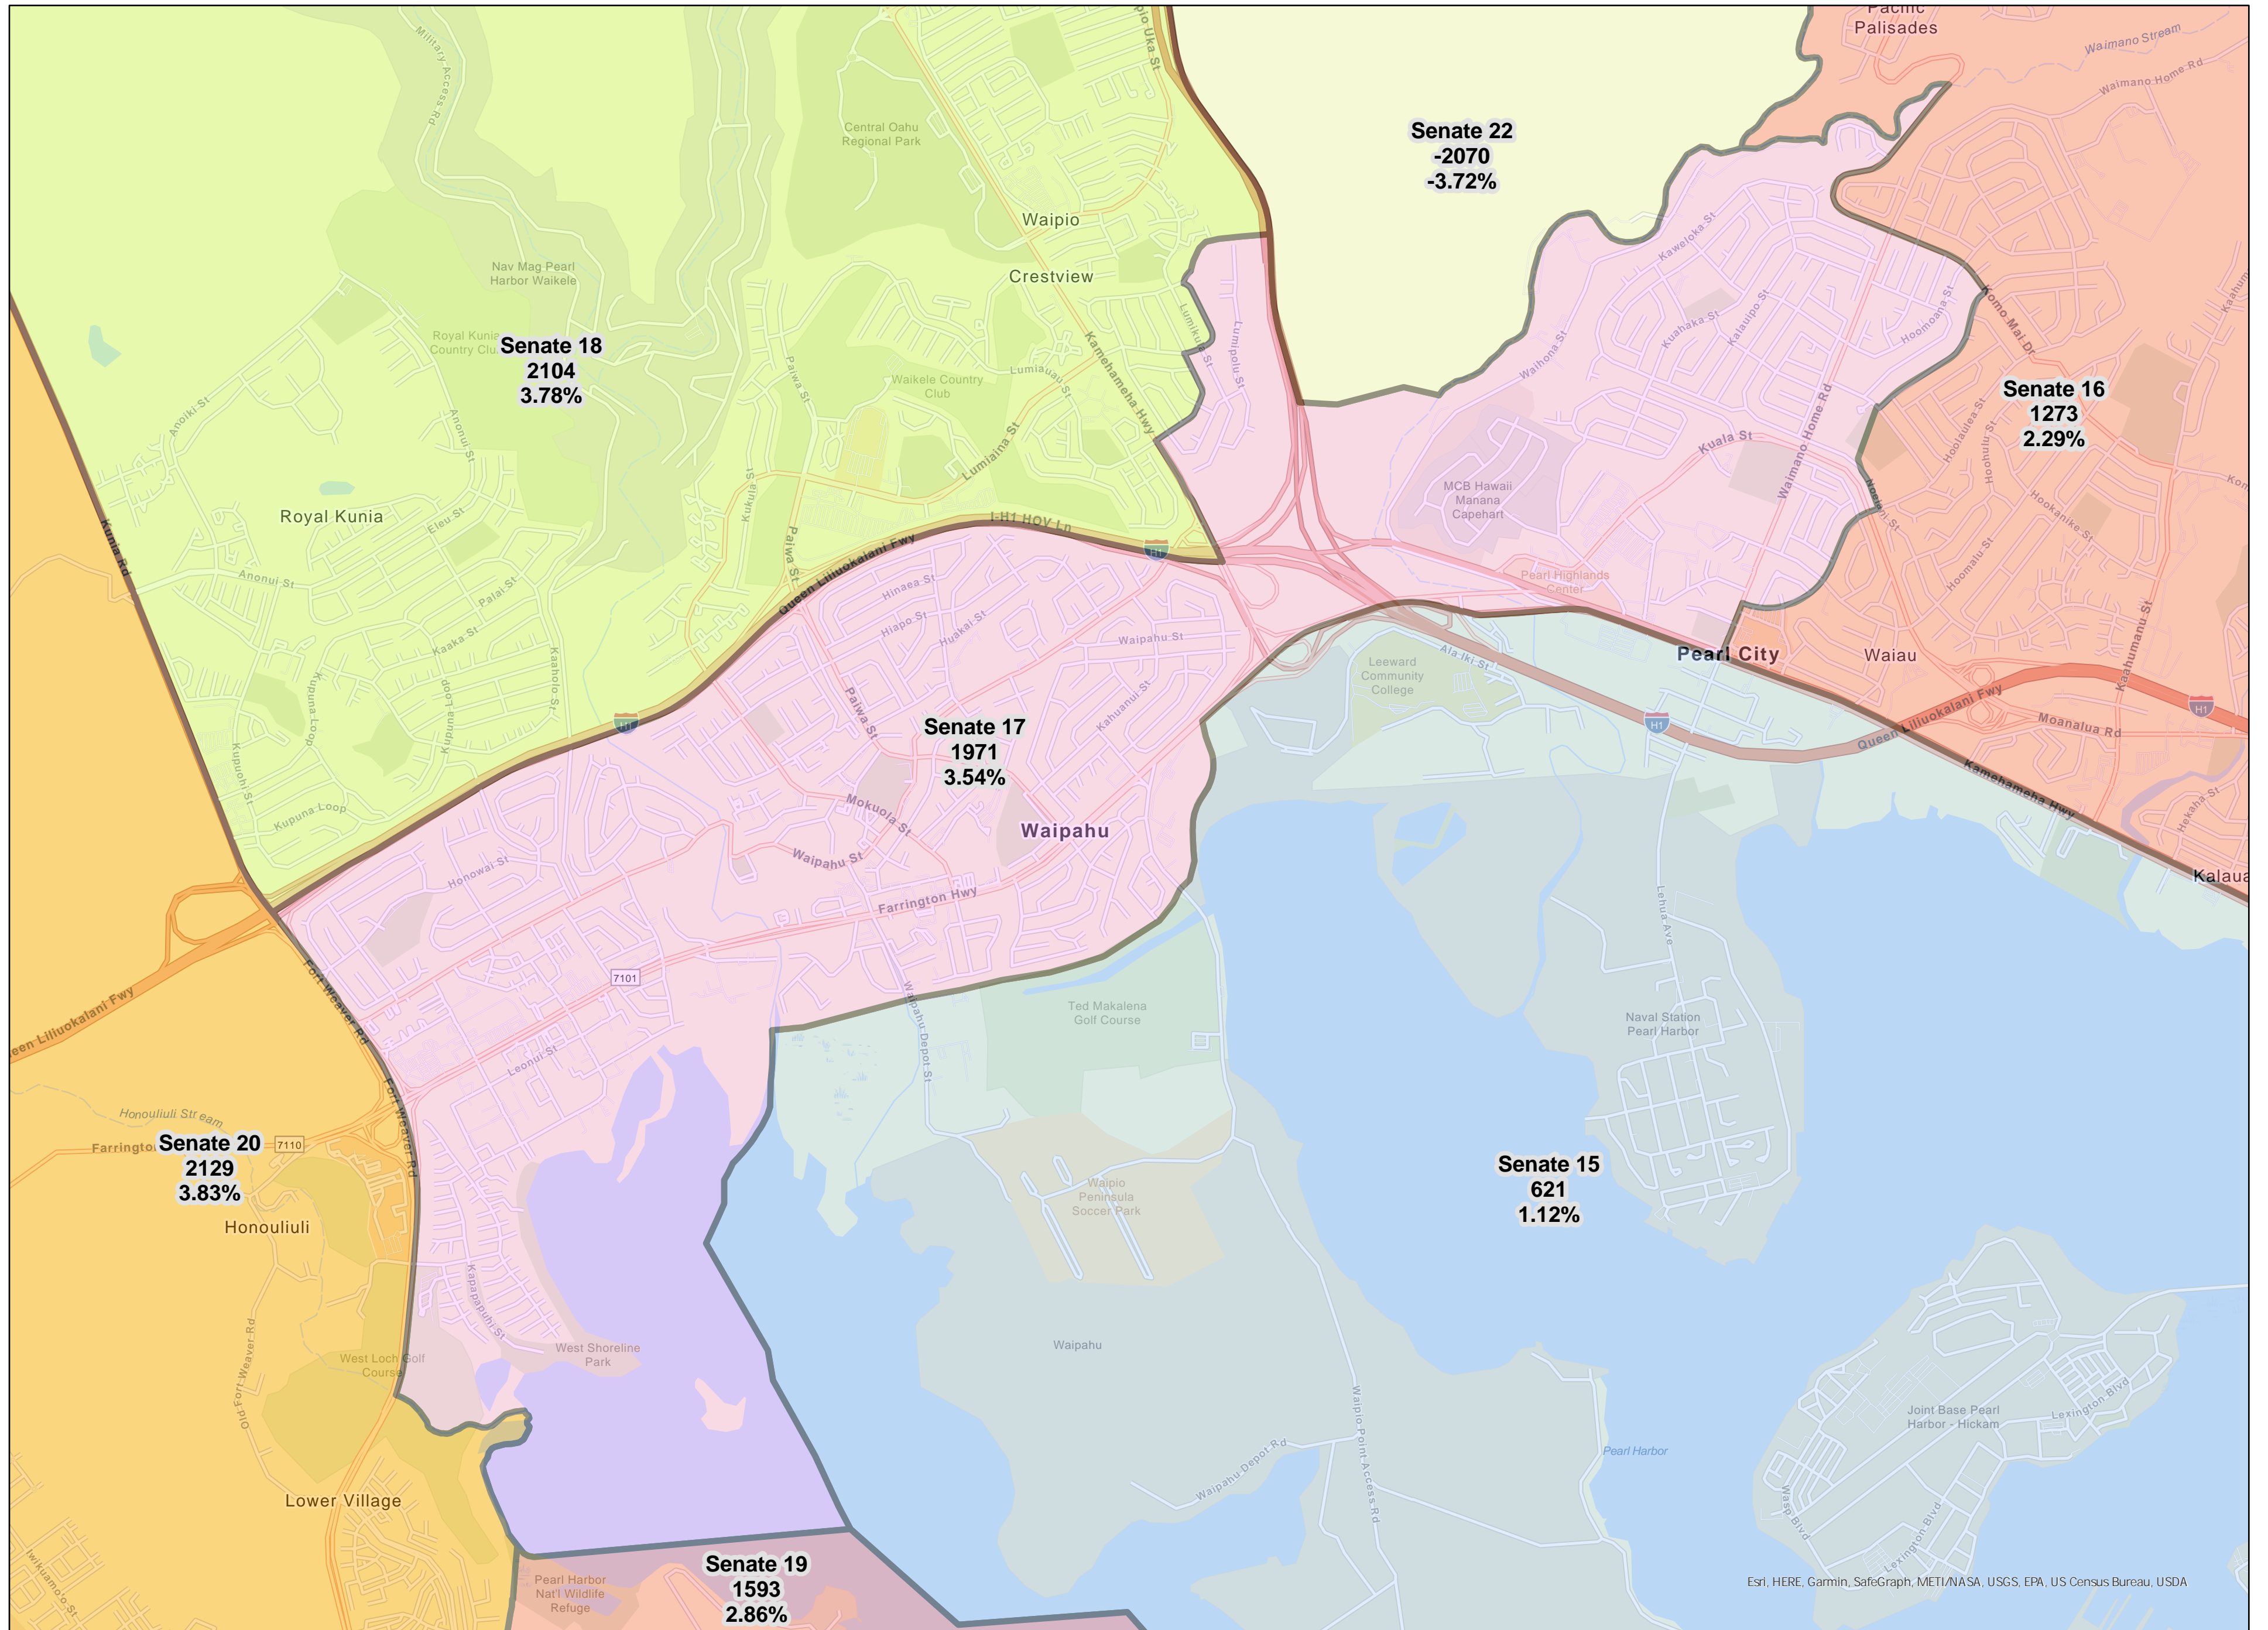

Proposed Oahu BIU Senate 17 - adopted by Hawaii Reapportionment Commission on 10/28/2021