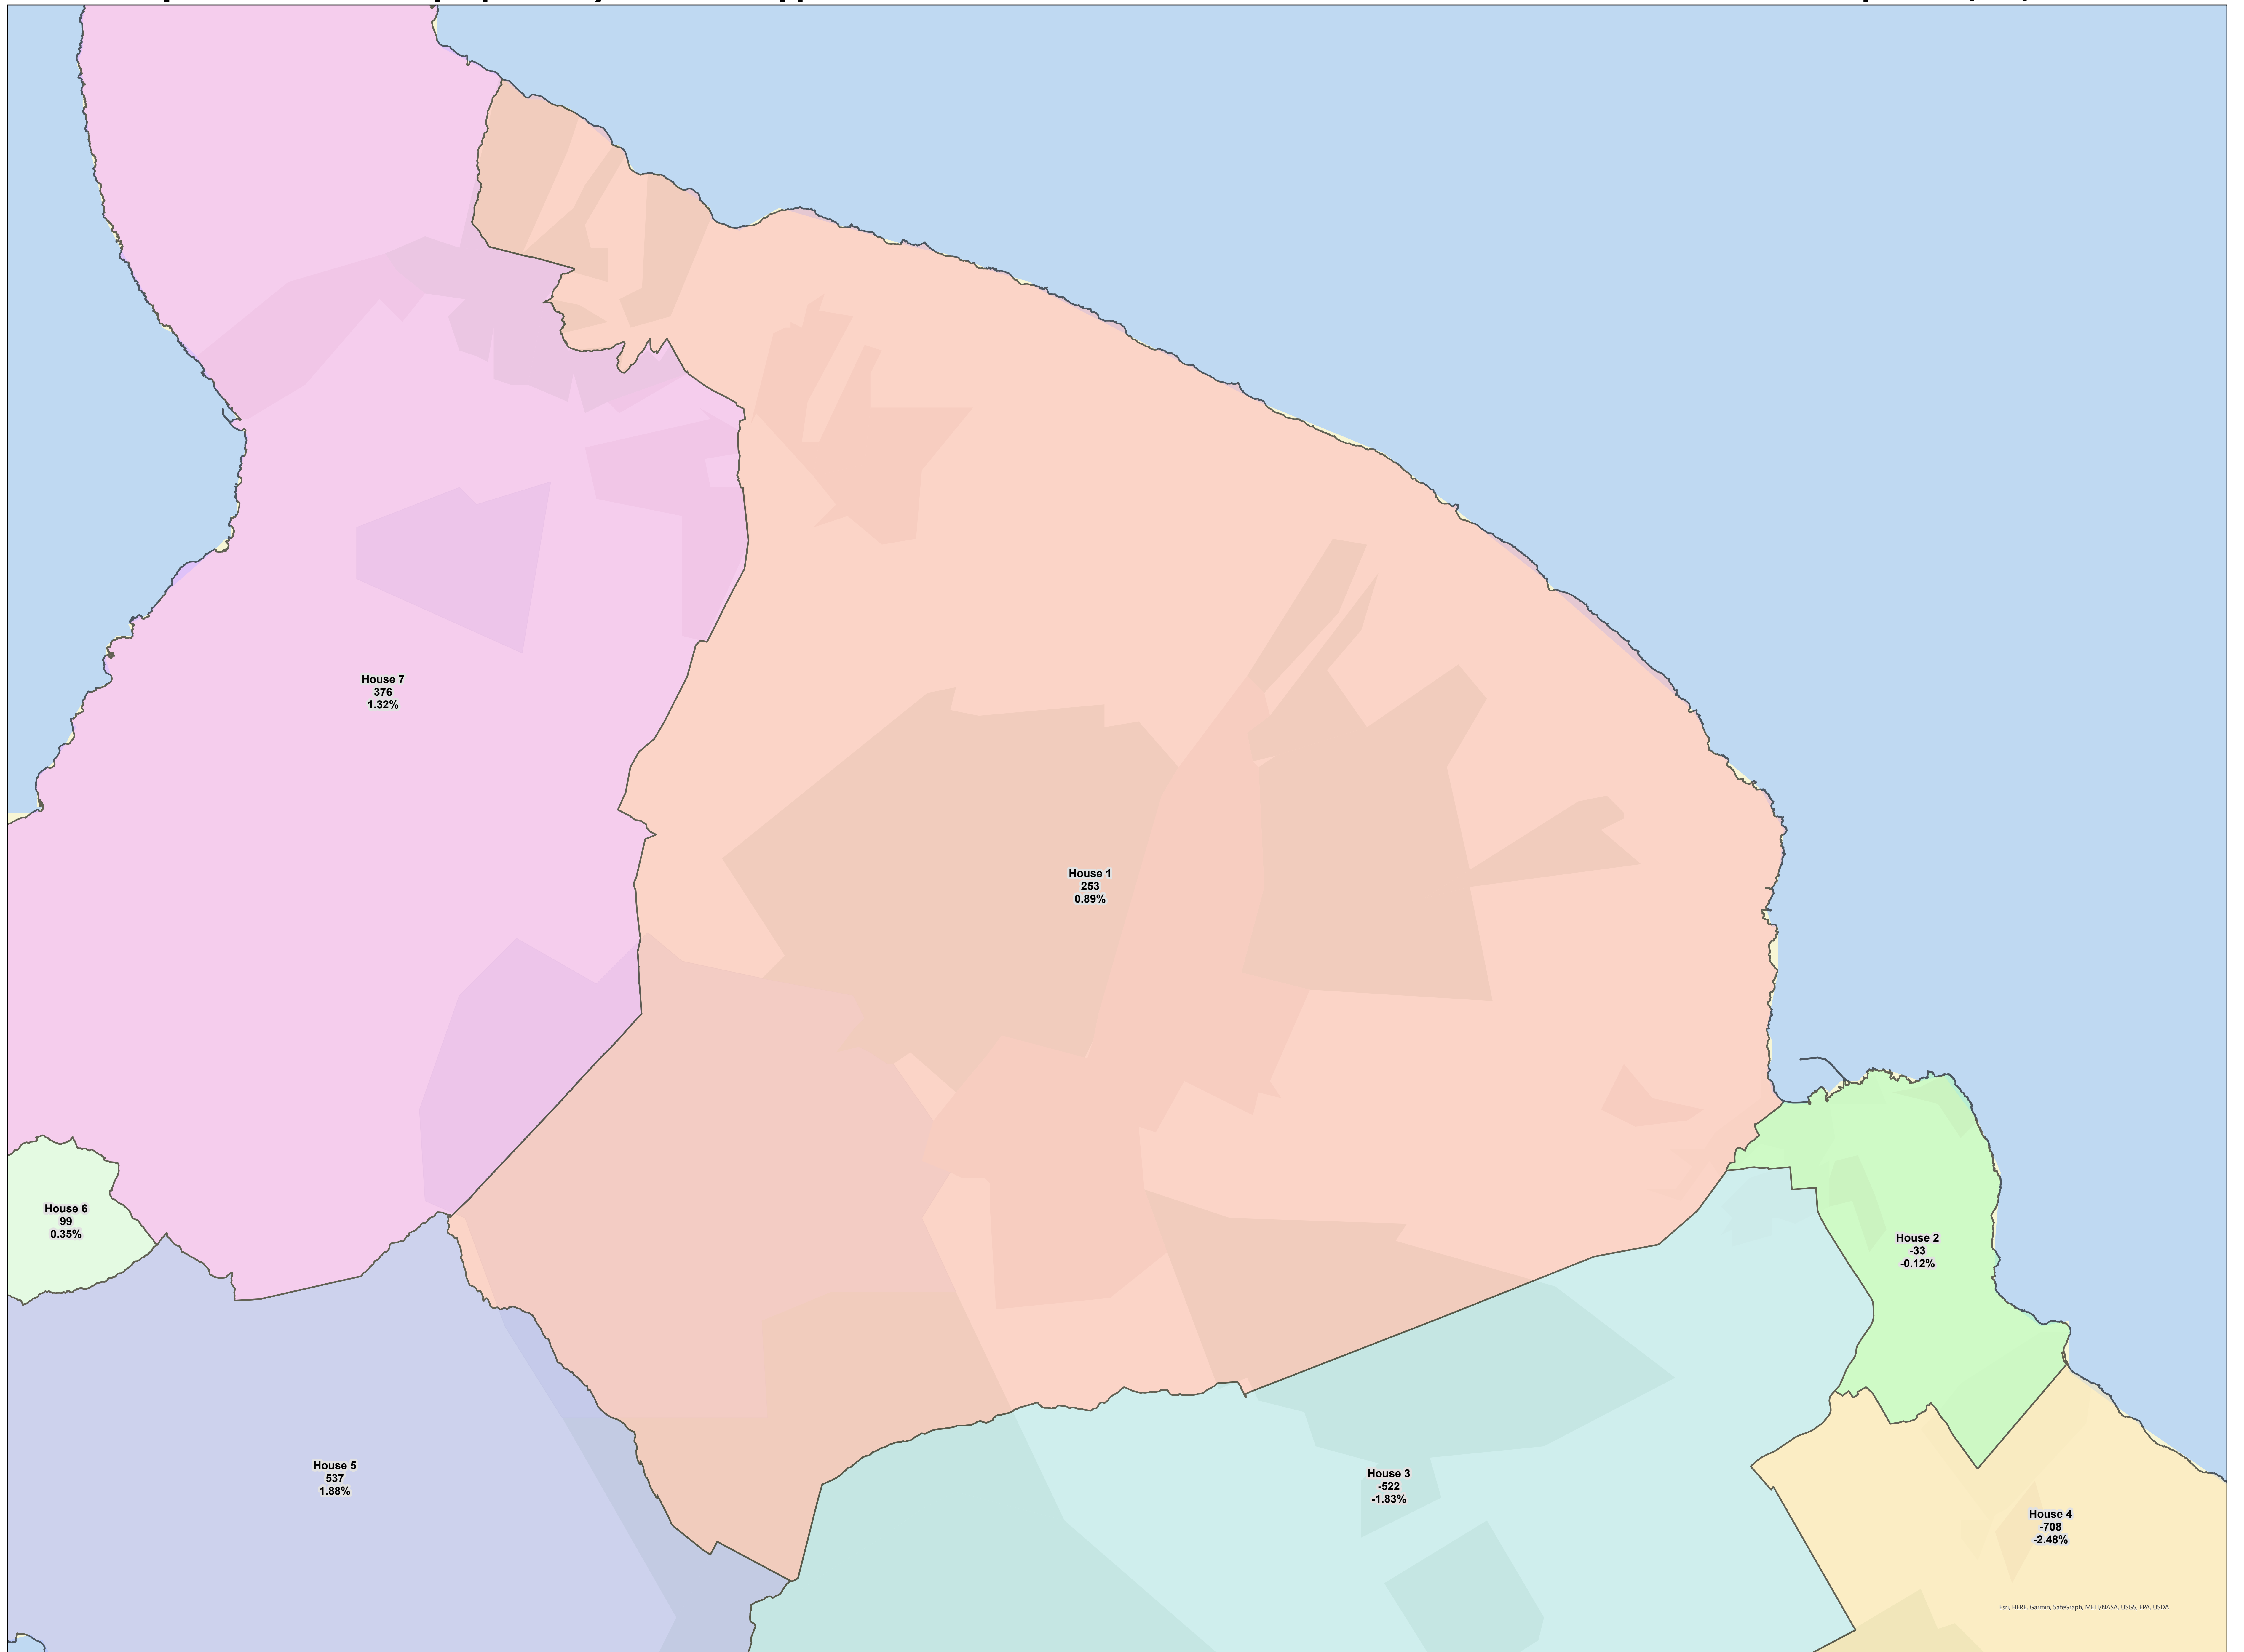

Esri, HERE, Garmin, SwgInfo, METANASA, USGS, EPA, USDA

Esri, HERE, Garmin, SwgInfo, METI/NASA, USGS, EPA, USDA

Esri, HERE, Garmin, Swisstopo, Mapbox, METI/NASA, USGS, EPA, USDA

Esri, HERE, Garmin, Swisstopo, Mapbox, METI/NASA, USGS, EPA, USDA

Esri, HERE, Garmin, Swgg, METANASA, USGS, EPA, USDA

District Map: House 1 - to be proposed by Hawaii Reapportionment Commission Technical Committee Permitted Interaction Group on 12/22/2021

District Map: House 3 - to be proposed by Hawaii Reapportionment Commission Technical Committee Permitted Interaction Group on 12/22/2021

District Map: House 4 - to be proposed by Hawaii Reapportionment Commission Technical Committee Permitted Interaction Group on 12/22/2021

District Map: House 5 - to be proposed by Hawaii Reapportionment Commission Technical Committee Permitted Interaction Group on 12/22/2021