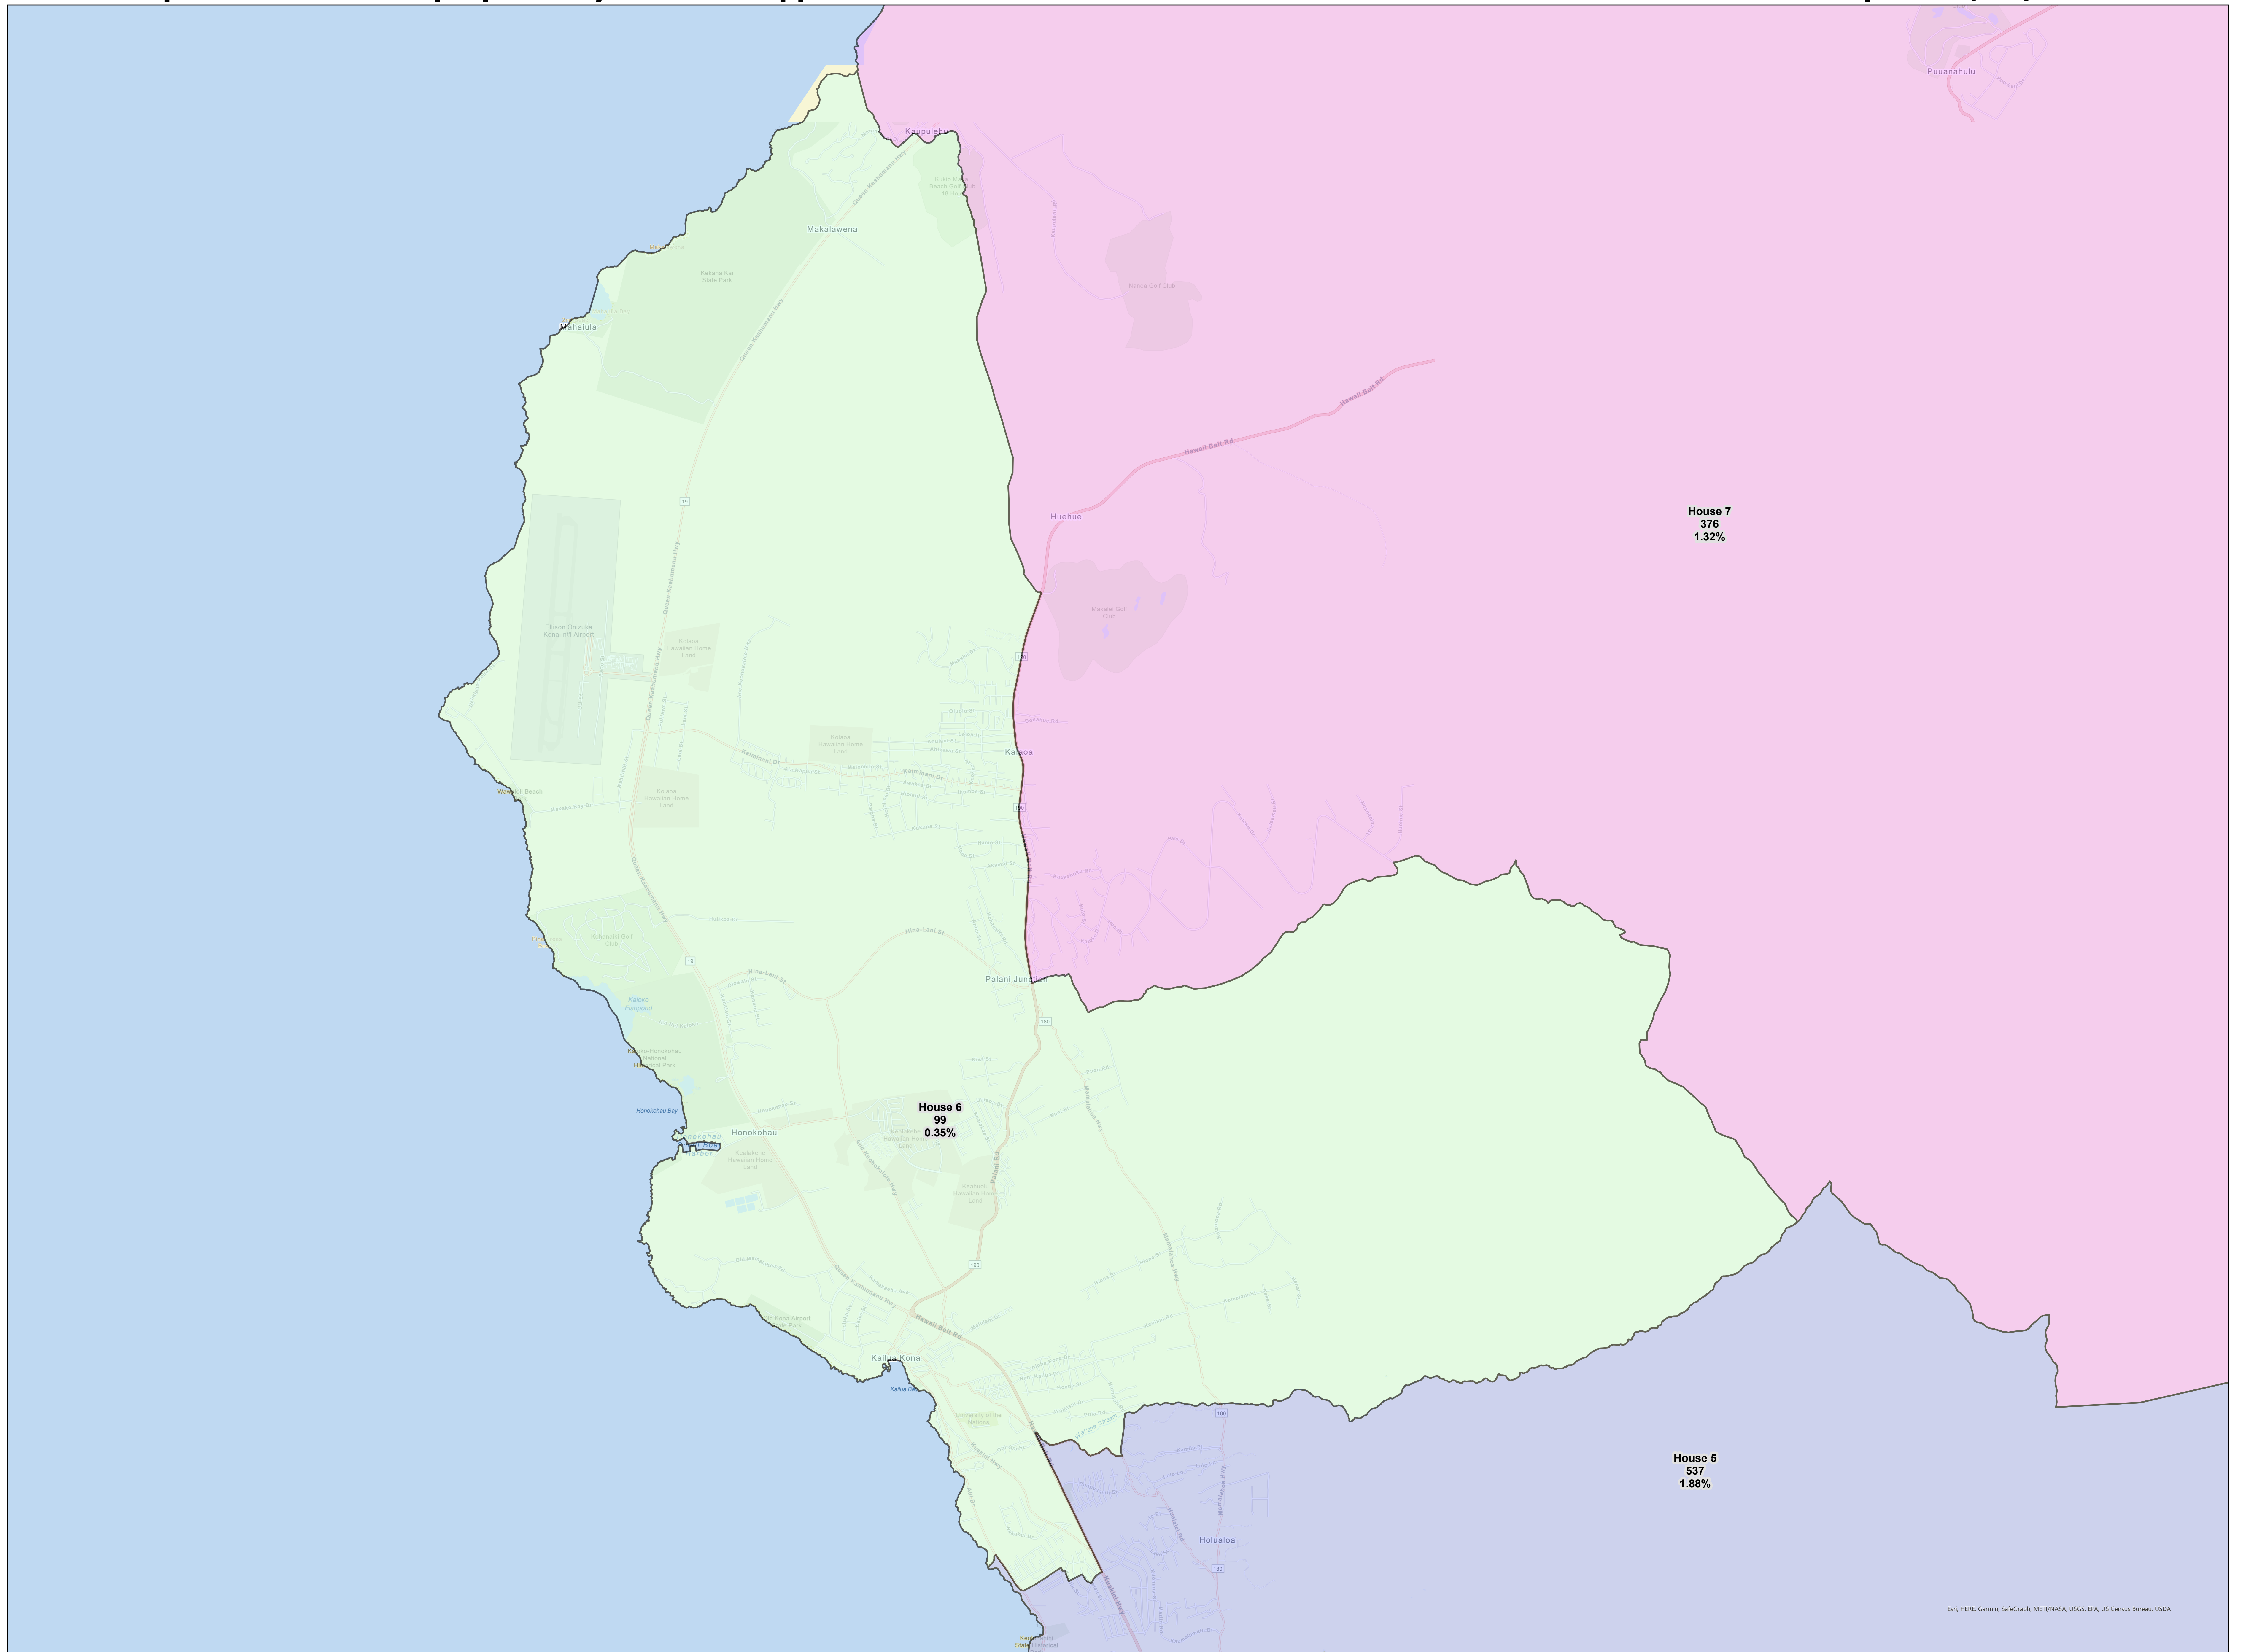

District Map: House 6 - to be proposed by Hawaii Reapportionment Commission Technical Committee Permitted Interaction Group on 12/22/2021