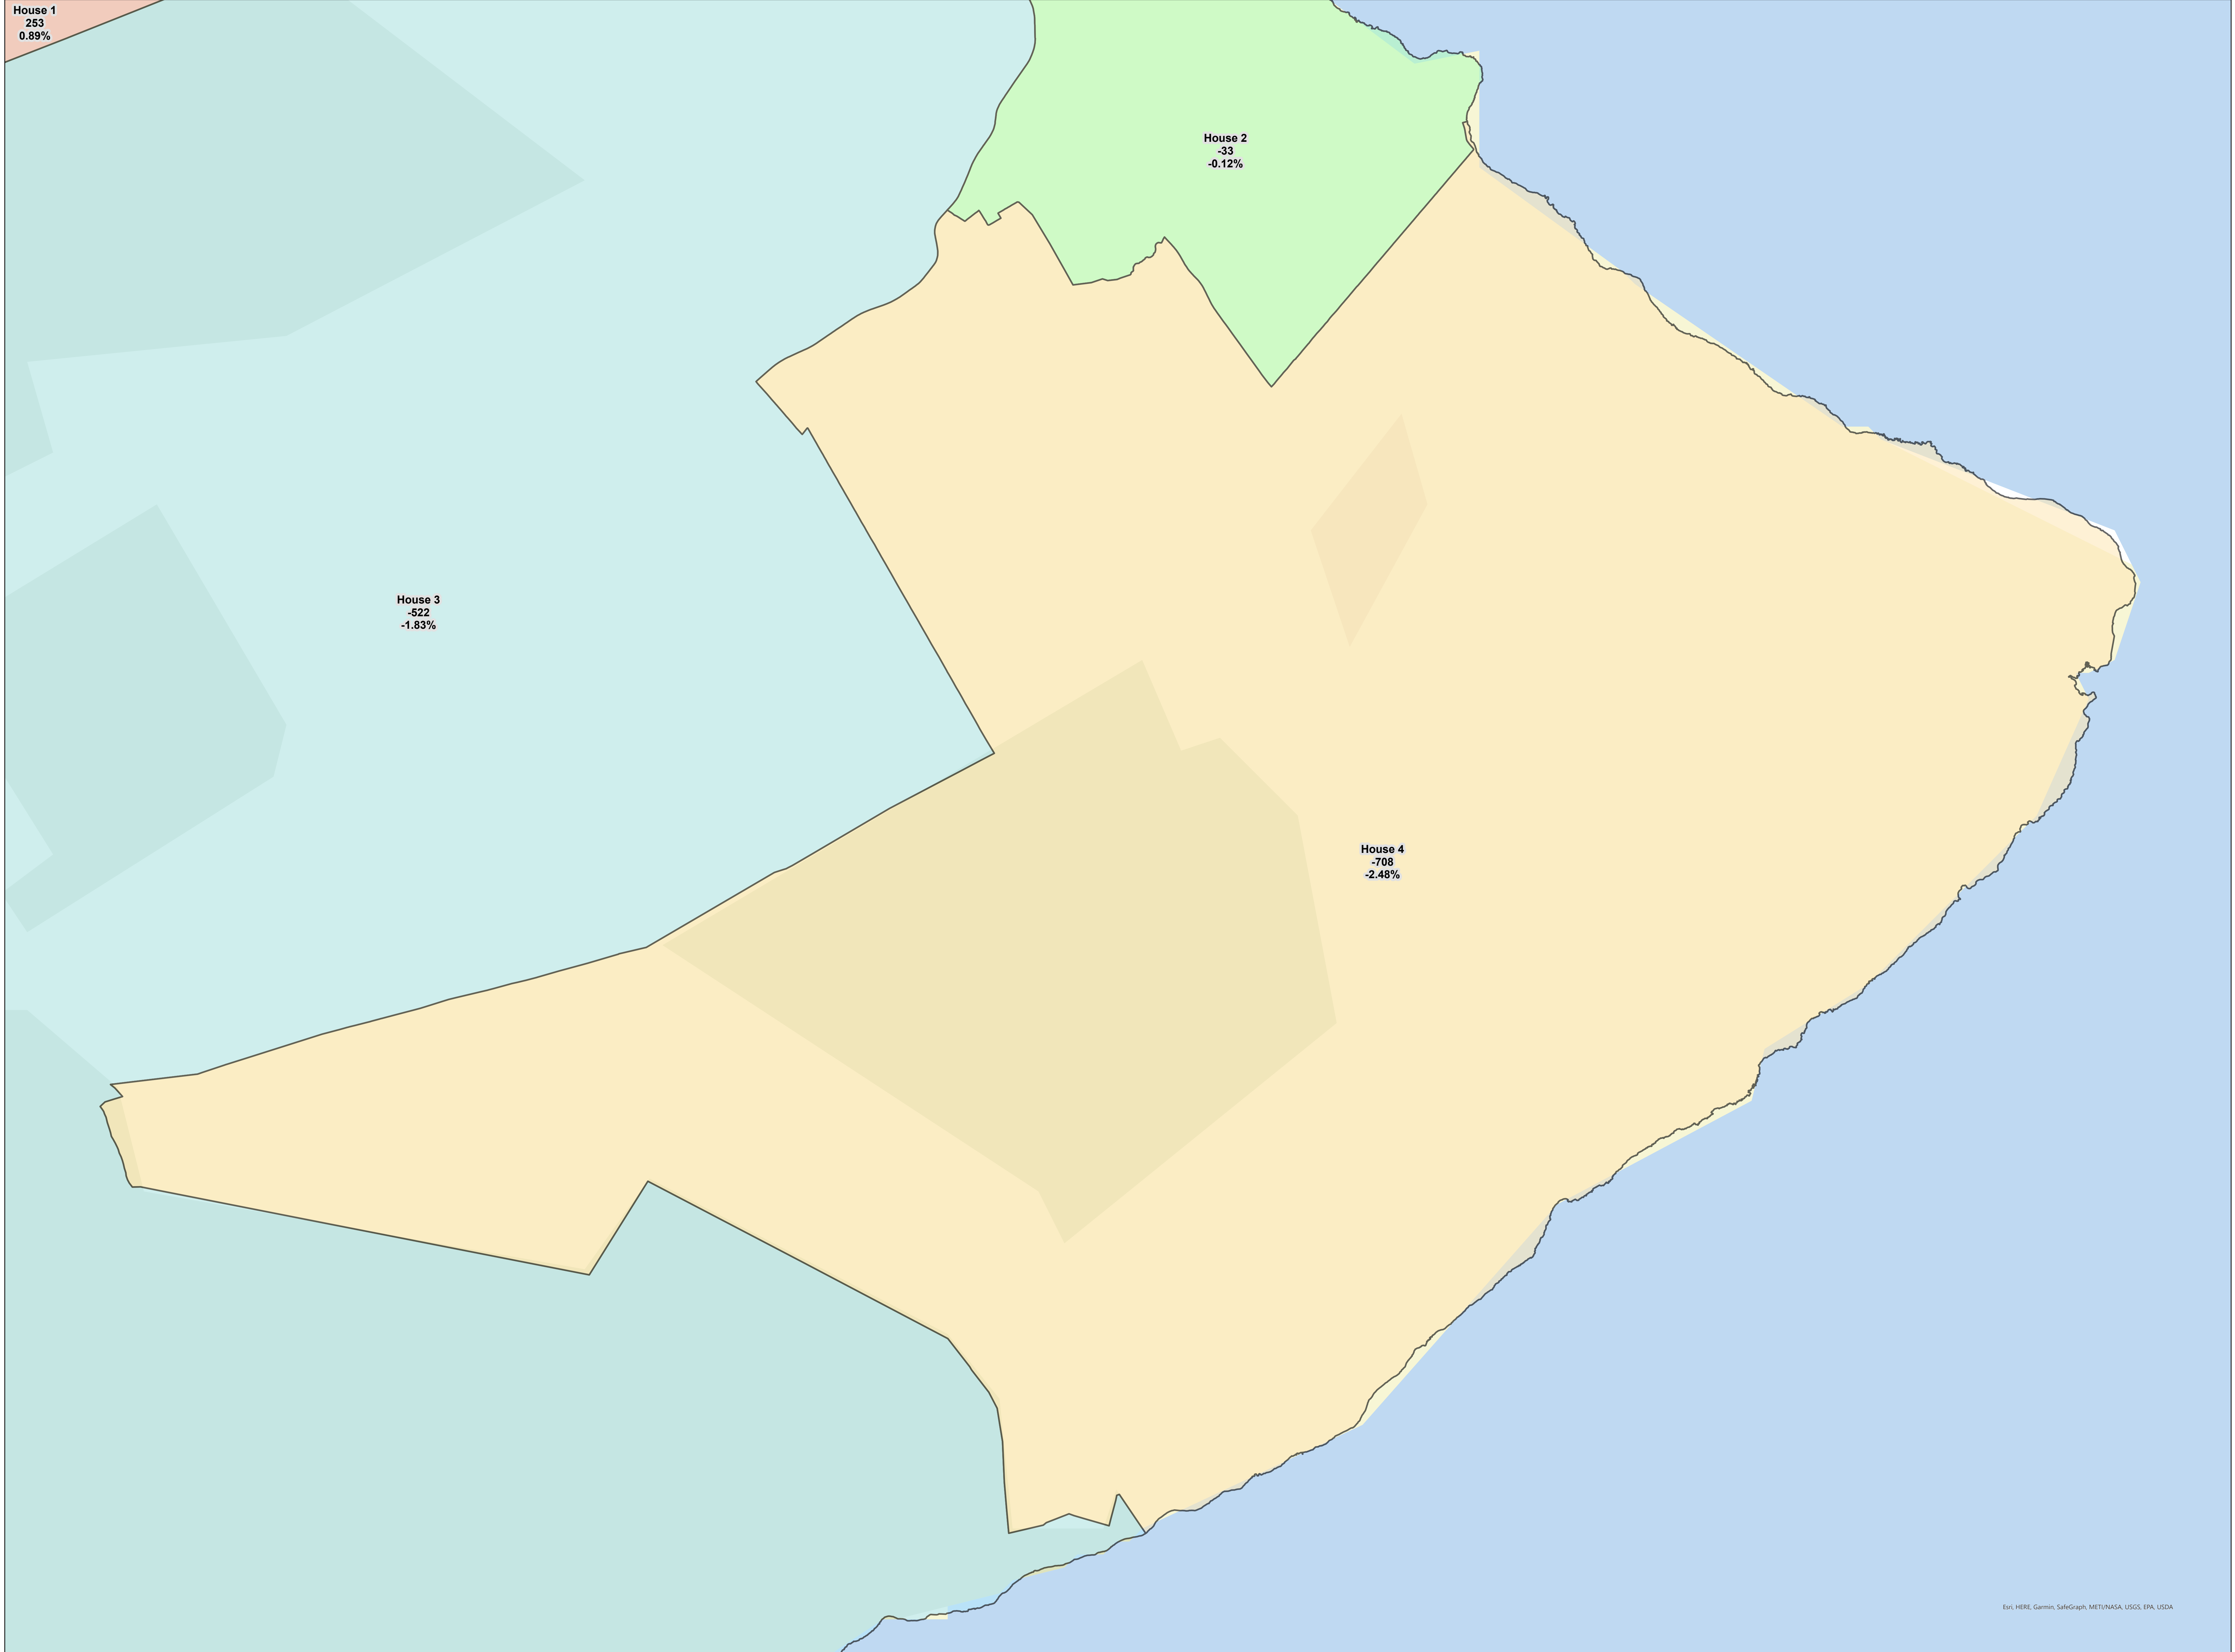

Esri, HERE, Garmin, Swgg, METANASA, USGS, EPA, USDA

District Map: House 1 - to be proposed by Hawaii Reapportionment Commission Technical Committee Permitted Interaction Group on 12/22/2021

District Map: House 3 - to be proposed by Hawaii Reapportionment Commission Technical Committee Permitted Interaction Group on 12/22/2021

District Map: House 4 - to be proposed by Hawaii Reapportionment Commission Technical Committee Permitted Interaction Group on 12/22/2021

District Map: House 5 - to be proposed by Hawaii Reapportionment Commission Technical Committee Permitted Interaction Group on 12/22/2021