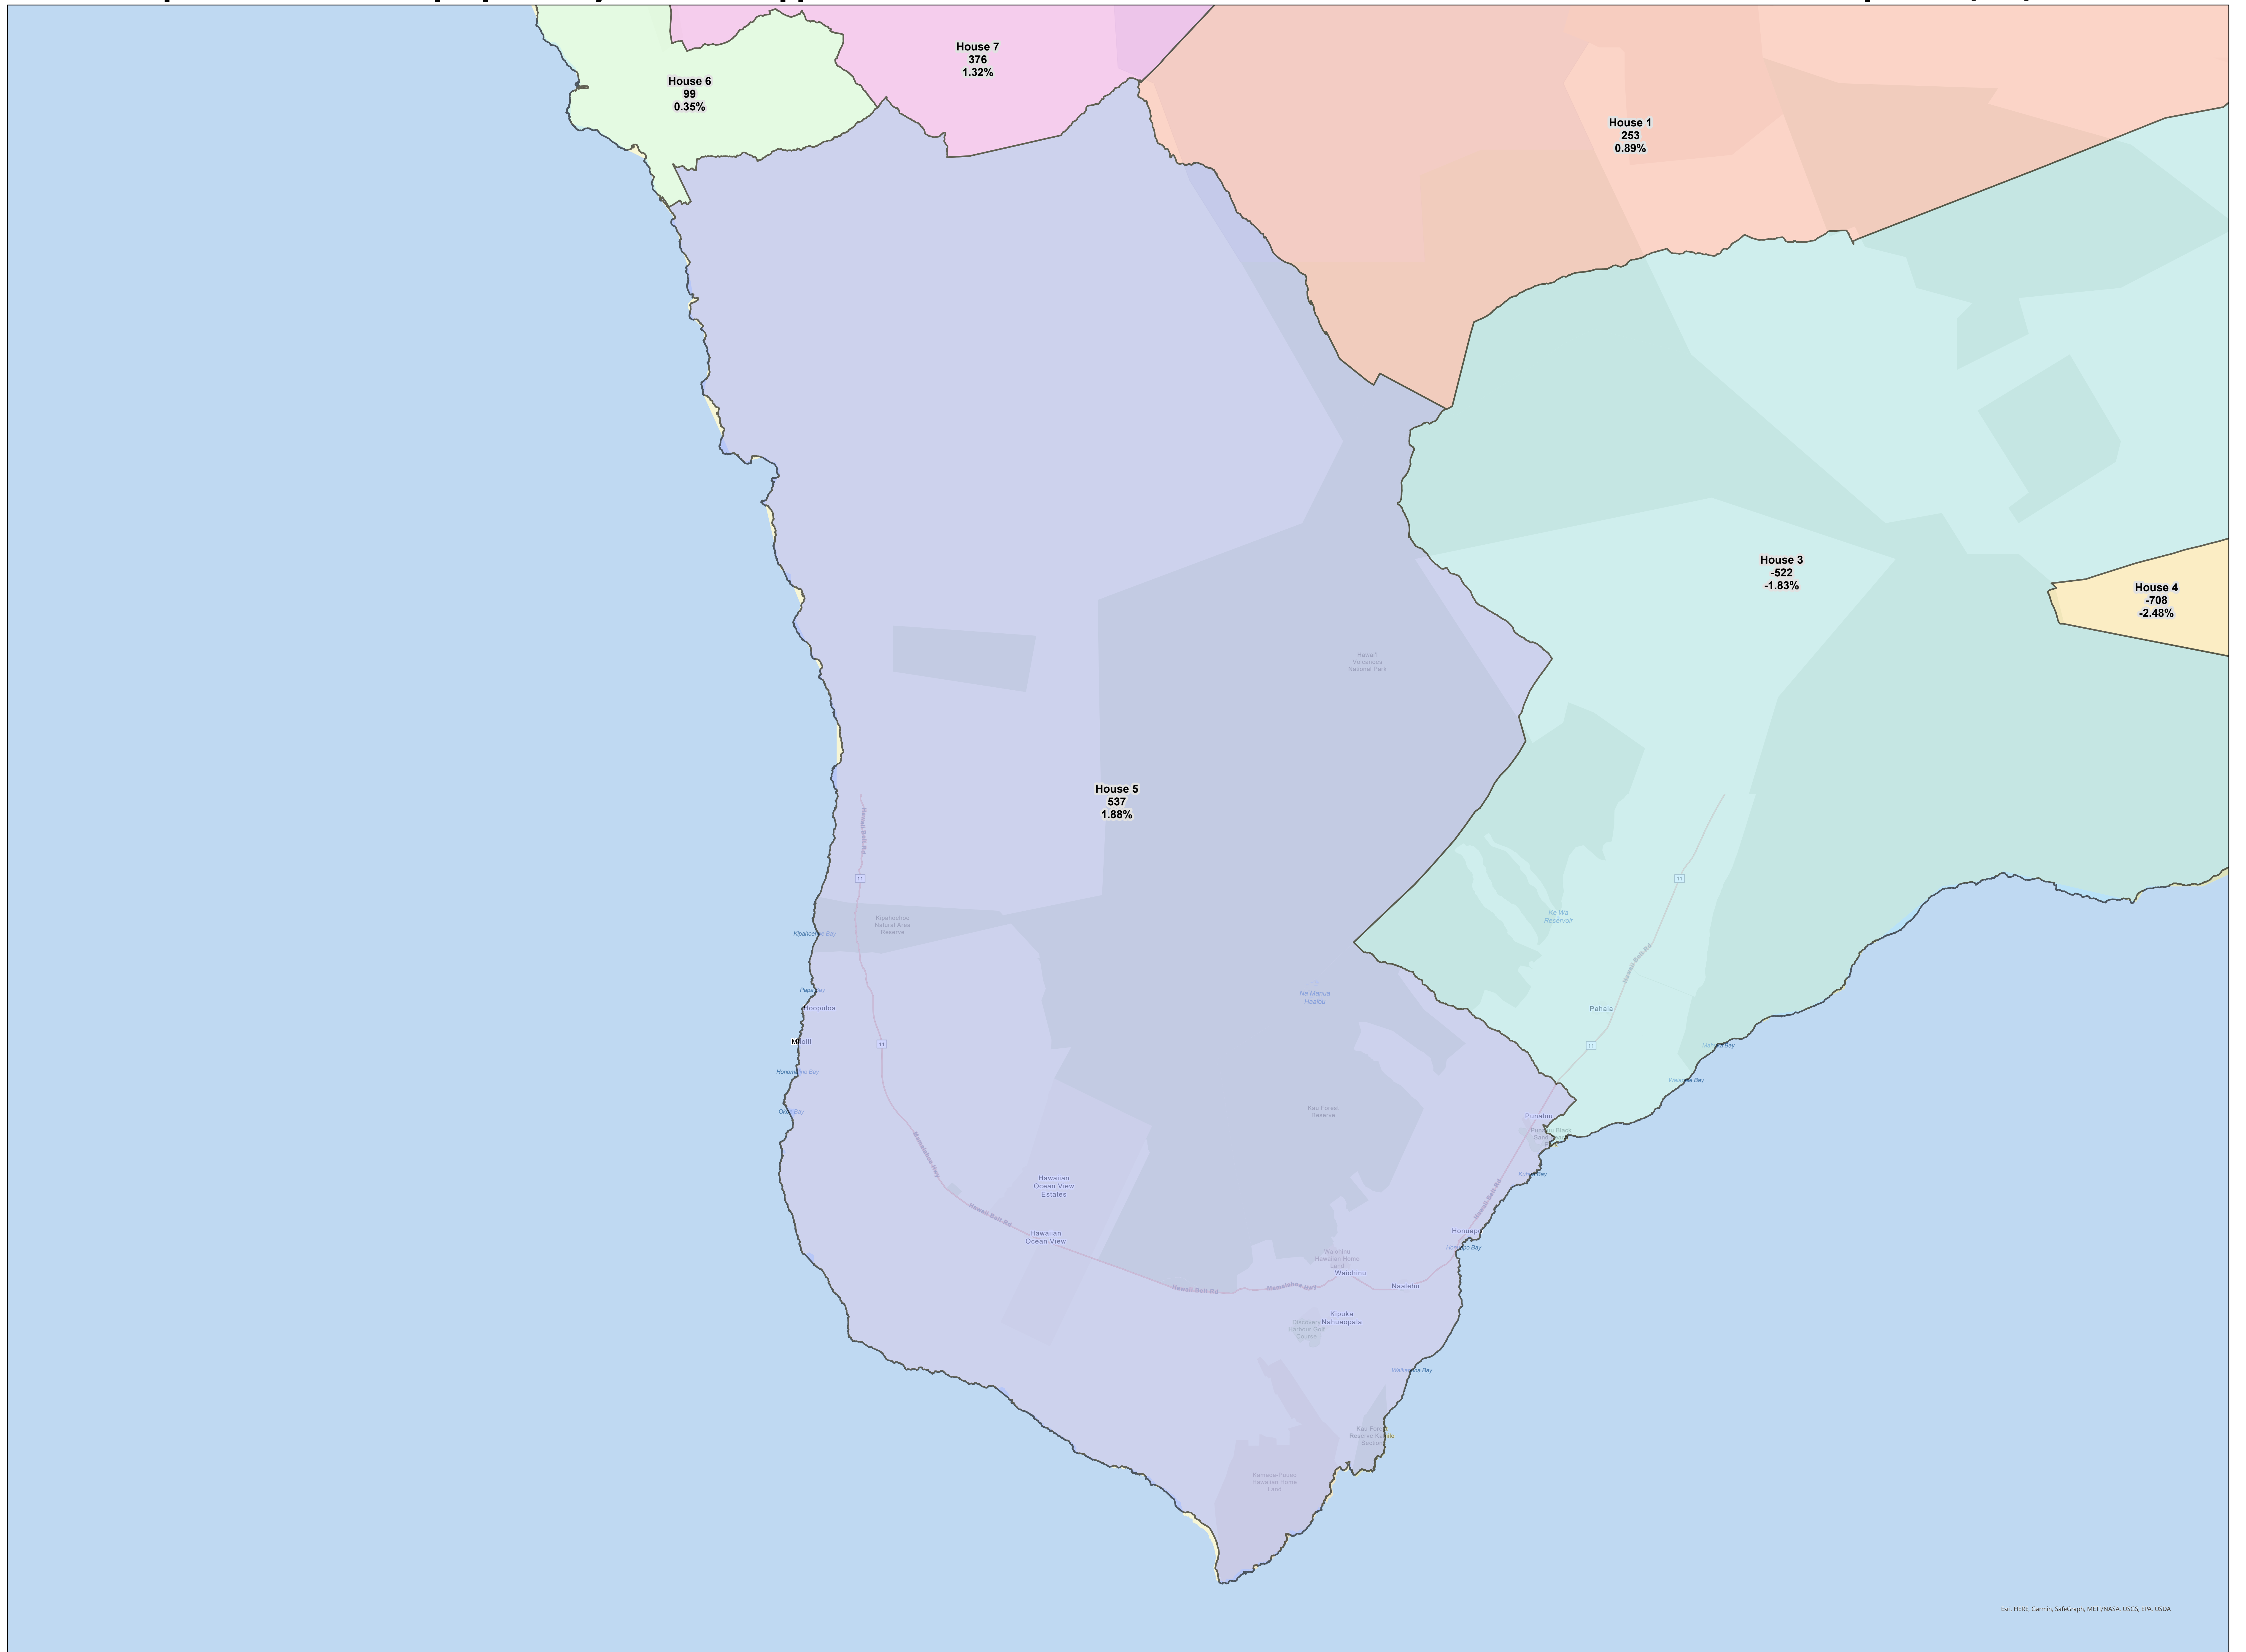

Esri, HERE, Garmin, SwgInfo, METANASA, USGS, EPA, USDA

Esri, HERE, Garmin, SwgInfo, METI/NASA, USGS, EPA, USDA

Esri, HERE, Garmin, Swisstopo, Mapbox, METI/NASA, USGS, EPA, USDA

Esri, HERE, Garmin, Swisstopo, Mapbox, METI/NASA, USGS, EPA, USDA

Esri, HERE, Garmin, Swgg, METANASA, USGS, EPA, USDA

District Map: House 1 - to be proposed by Hawaii Reapportionment Commission Technical Committee Permitted Interaction Group on 12/22/2021

District Map: House 3 - to be proposed by Hawaii Reapportionment Commission Technical Committee Permitted Interaction Group on 12/22/2021

District Map: House 4 - to be proposed by Hawaii Reapportionment Commission Technical Committee Permitted Interaction Group on 12/22/2021

District Map: House 5 - to be proposed by Hawaii Reapportionment Commission Technical Committee Permitted Interaction Group on 12/22/2021