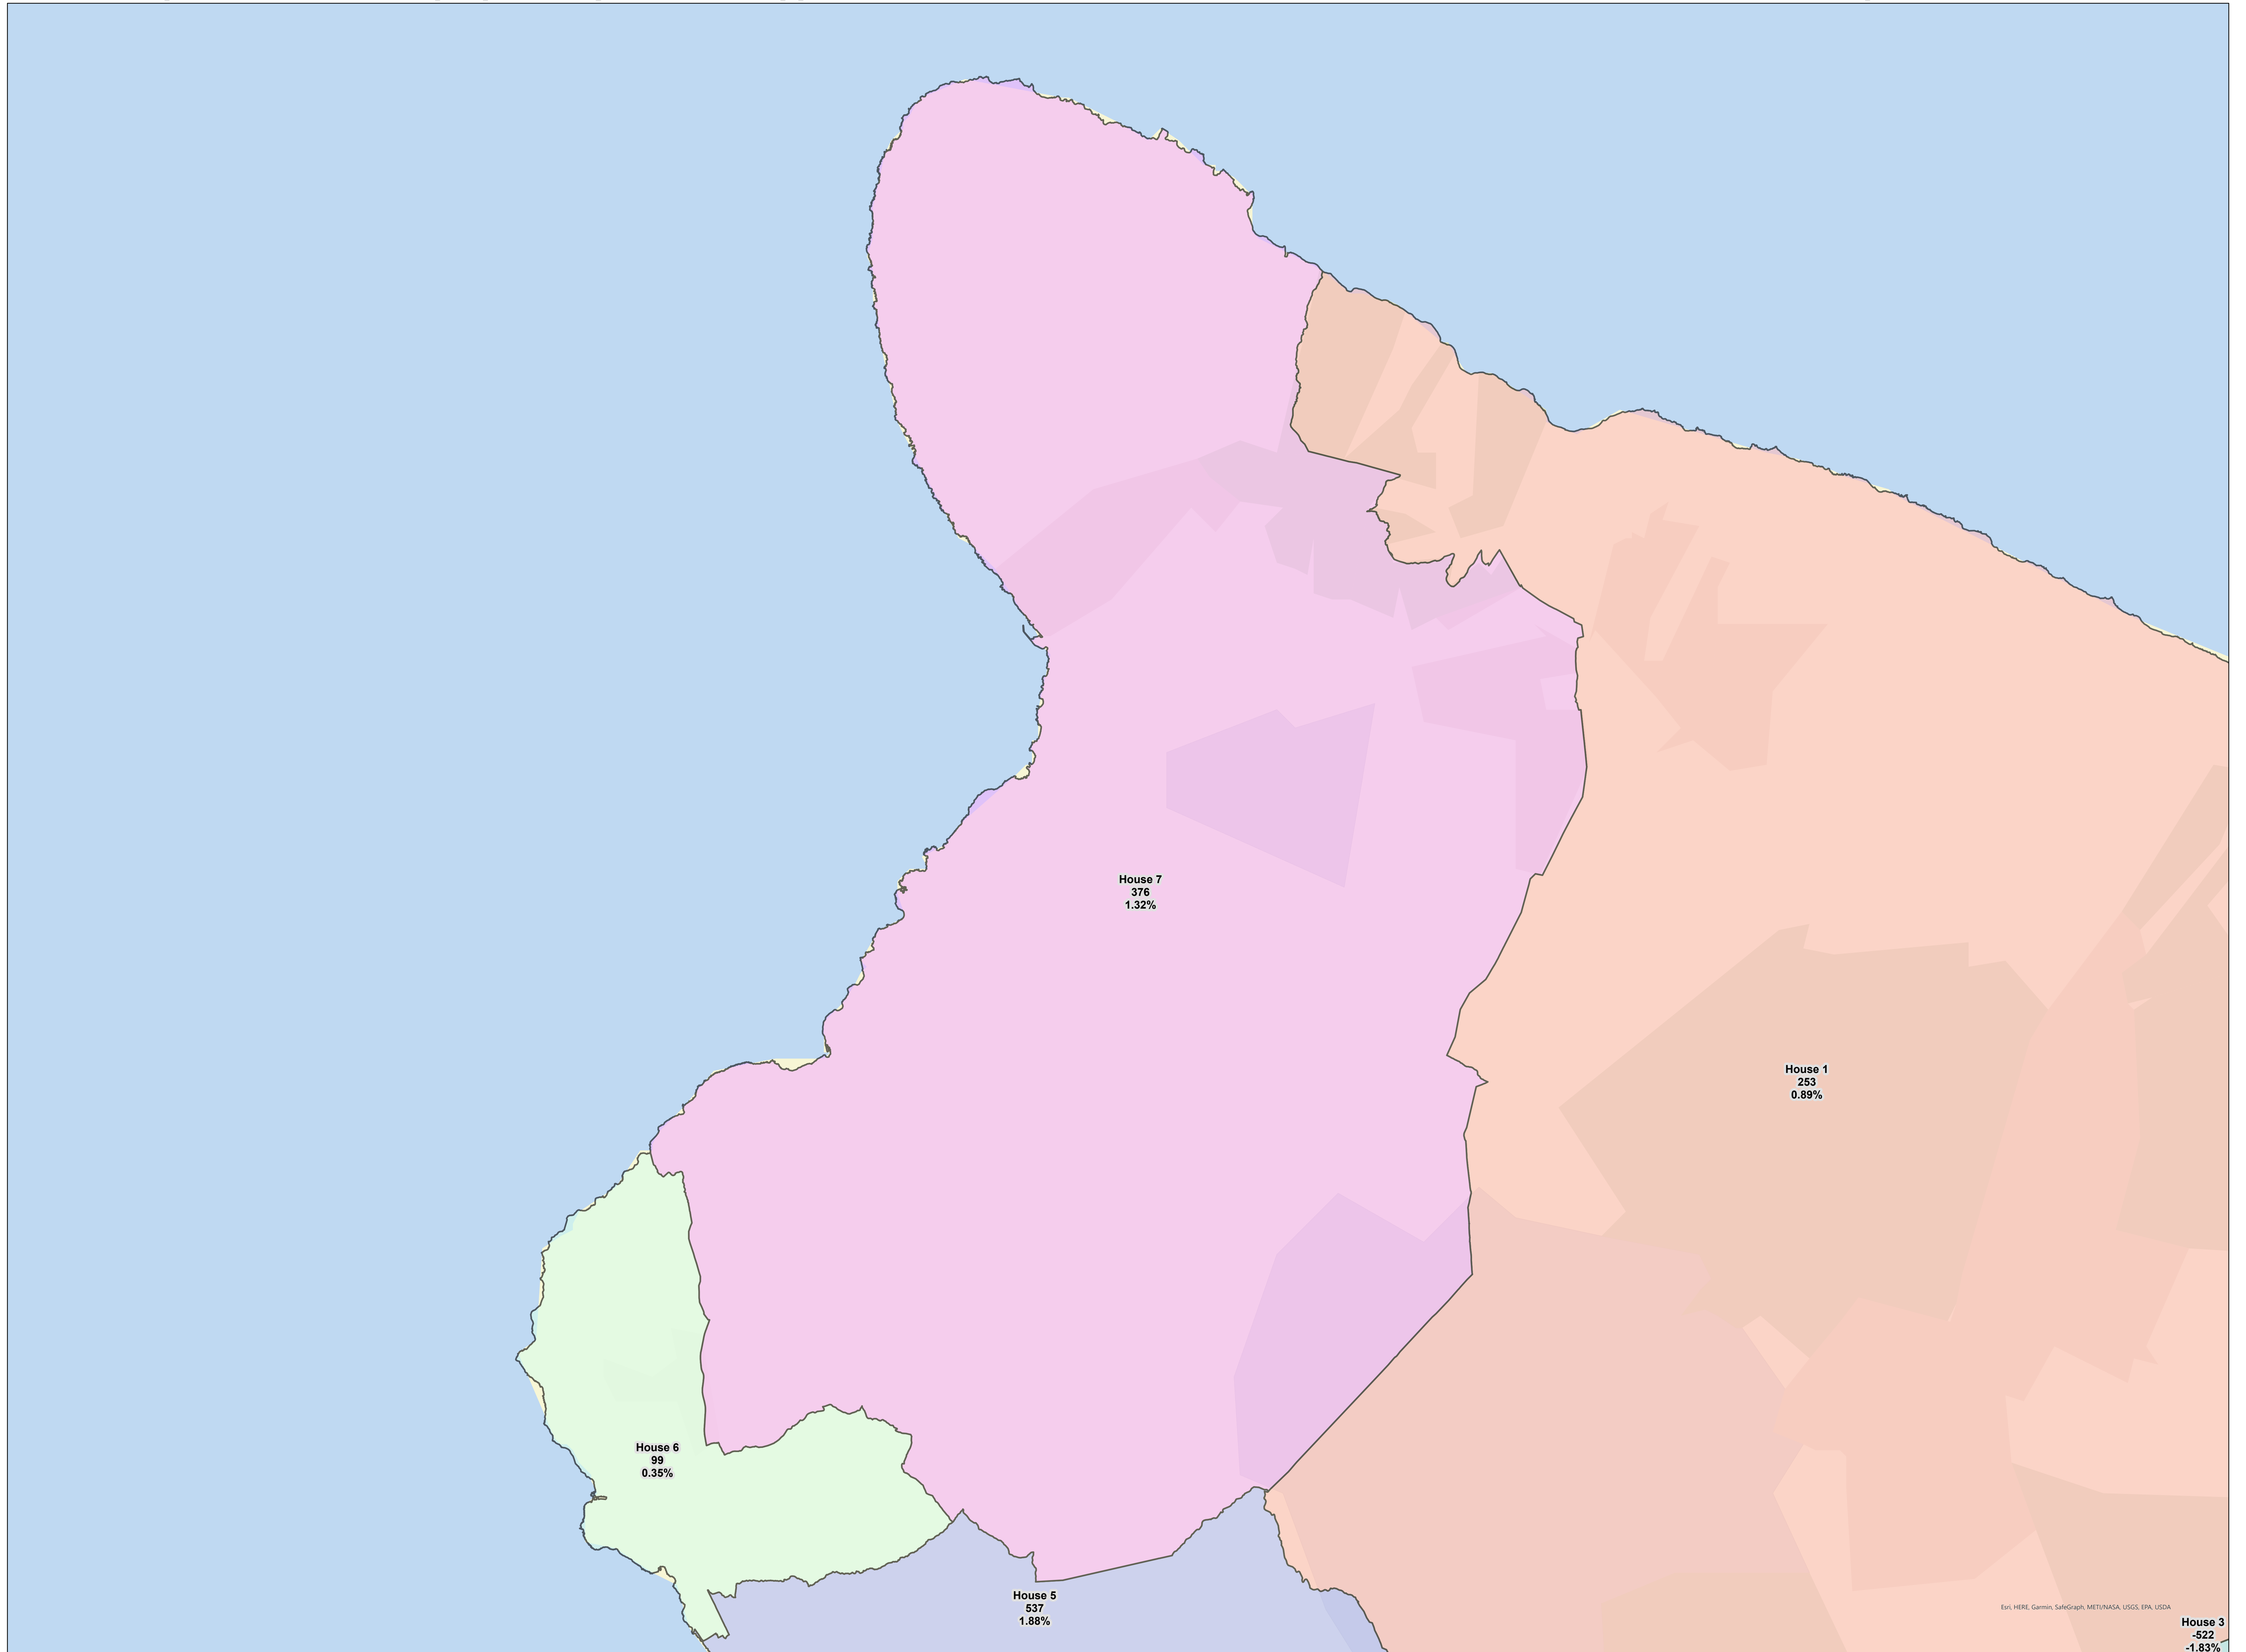

District Map: House 7 - to be proposed by Hawaii Reapportionment Commission Technical Committee Permitted Interaction Group on 12/22/2021