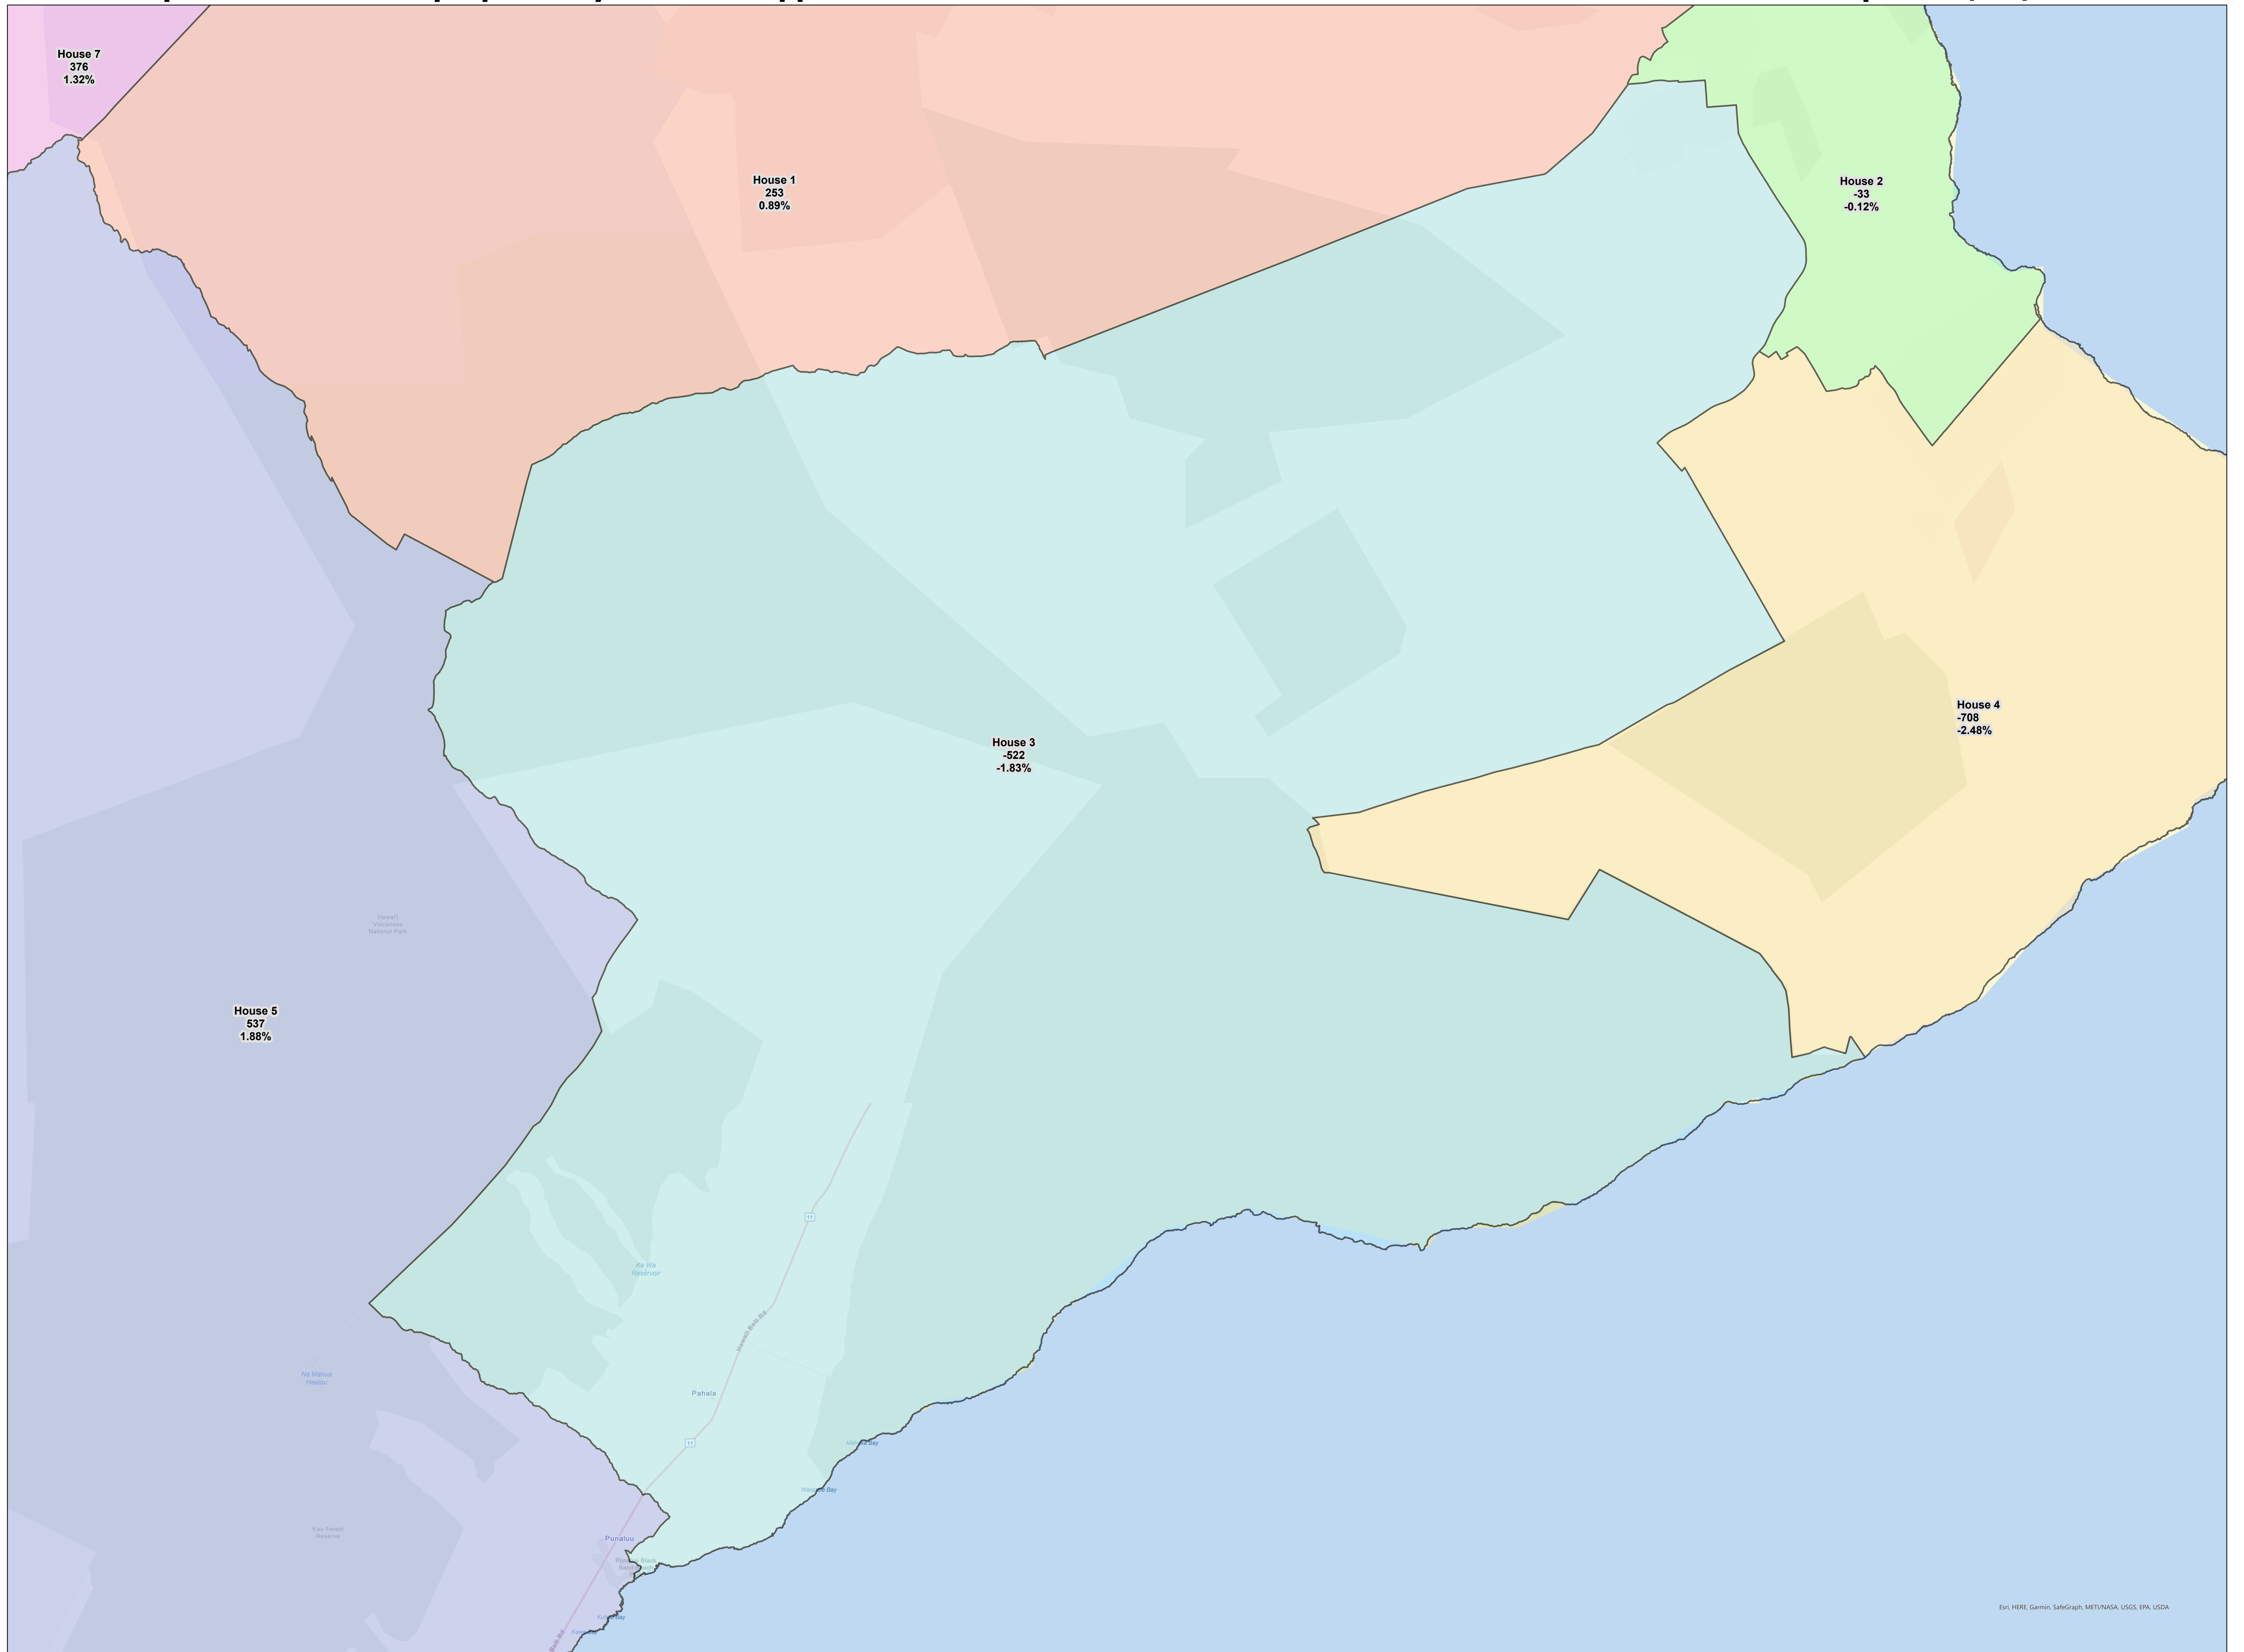

Esri, HERE, Garmin, SwgInfo, METANASA, USGS, EPA, USDA

Esri, HERE, Garmin, SwgInfo, METI/NASA, USGS, EPA, USDA

Esri, HERE, Garmin, Swisstopo, Mapbox, METI/NASA, USGS, EPA, USDA

Esri, HERE, Garmin, Swisstopo, Mapbox, METI/NASA, USGS, EPA, USDA

Esri, HERE, Garmin, Swgg, METANASA, USGS, EPA, USDA

District Map: House 1 - to be proposed by Hawaii Reapportionment Commission Technical Committee Permitted Interaction Group on 12/22/2021

District Map: House 3 - to be proposed by Hawaii Reapportionment Commission Technical Committee Permitted Interaction Group on 12/22/2021

District Map: House 4 - to be proposed by Hawaii Reapportionment Commission Technical Committee Permitted Interaction Group on 12/22/2021

District Map: House 5 - to be proposed by Hawaii Reapportionment Commission Technical Committee Permitted Interaction Group on 12/22/2021