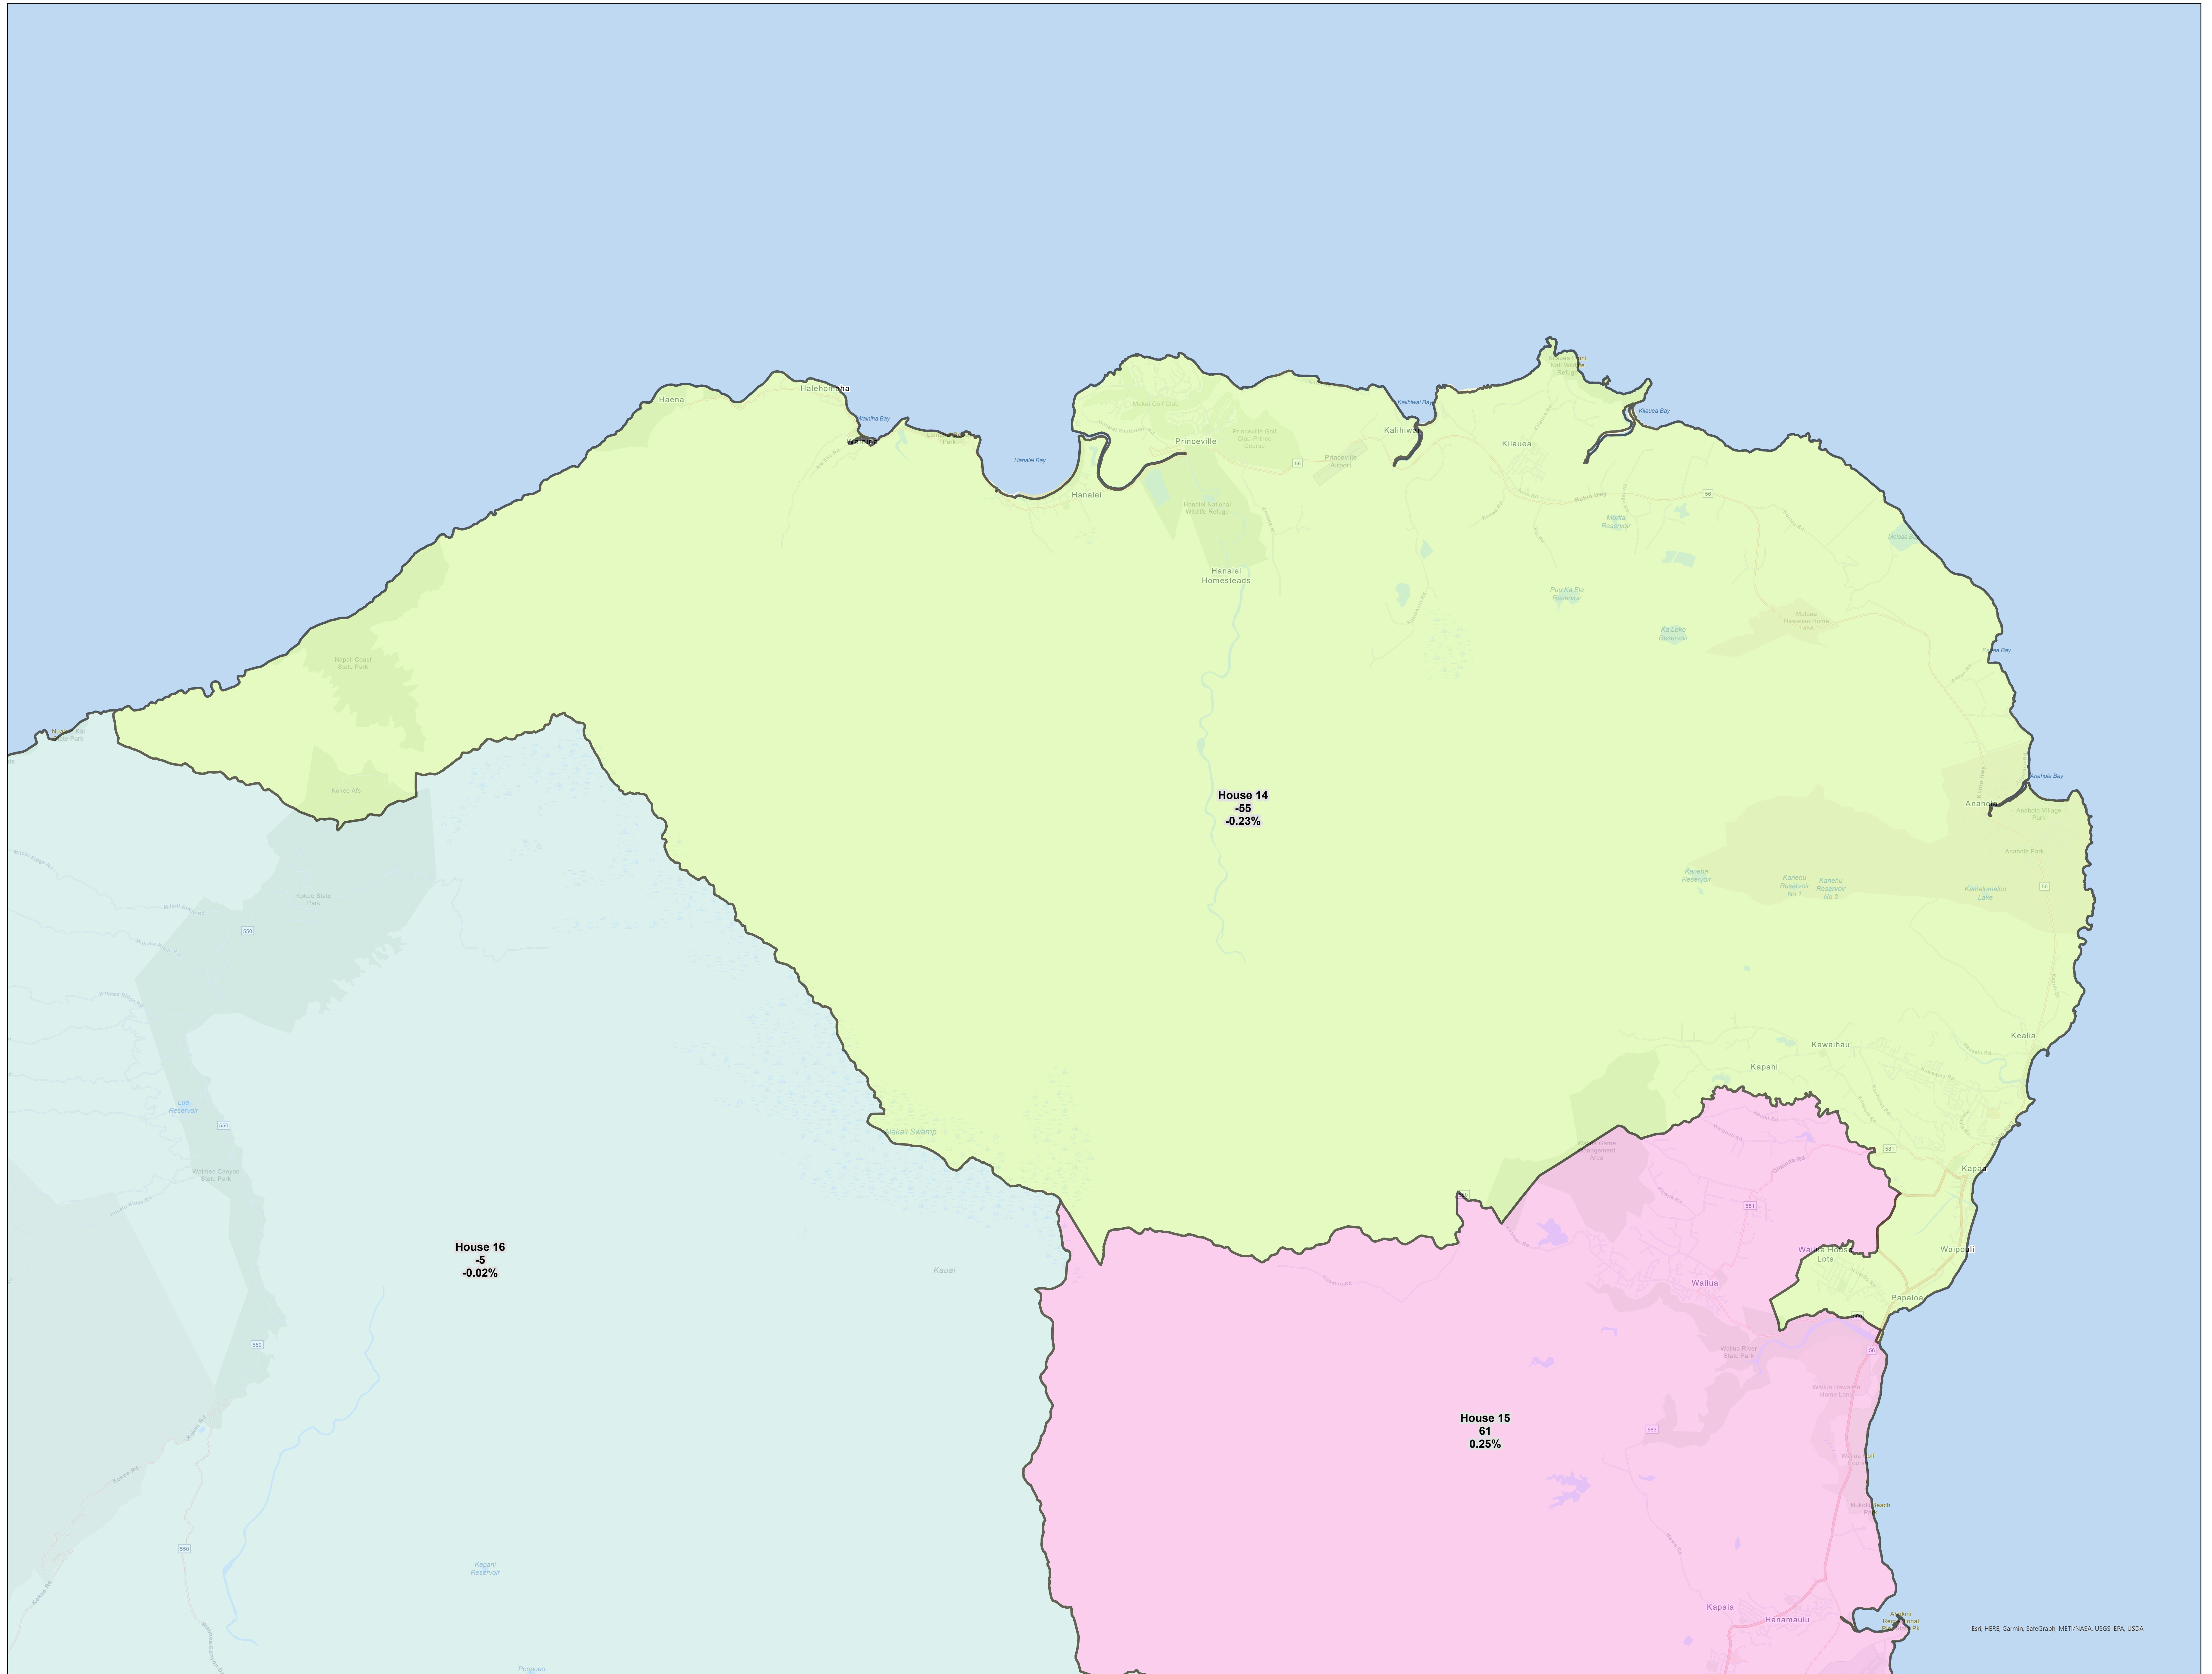

District Map: House 14 - to be proposed by Hawaii Reapportionment Commission Technical Committee Permitted Interaction Group on 12/22/2021