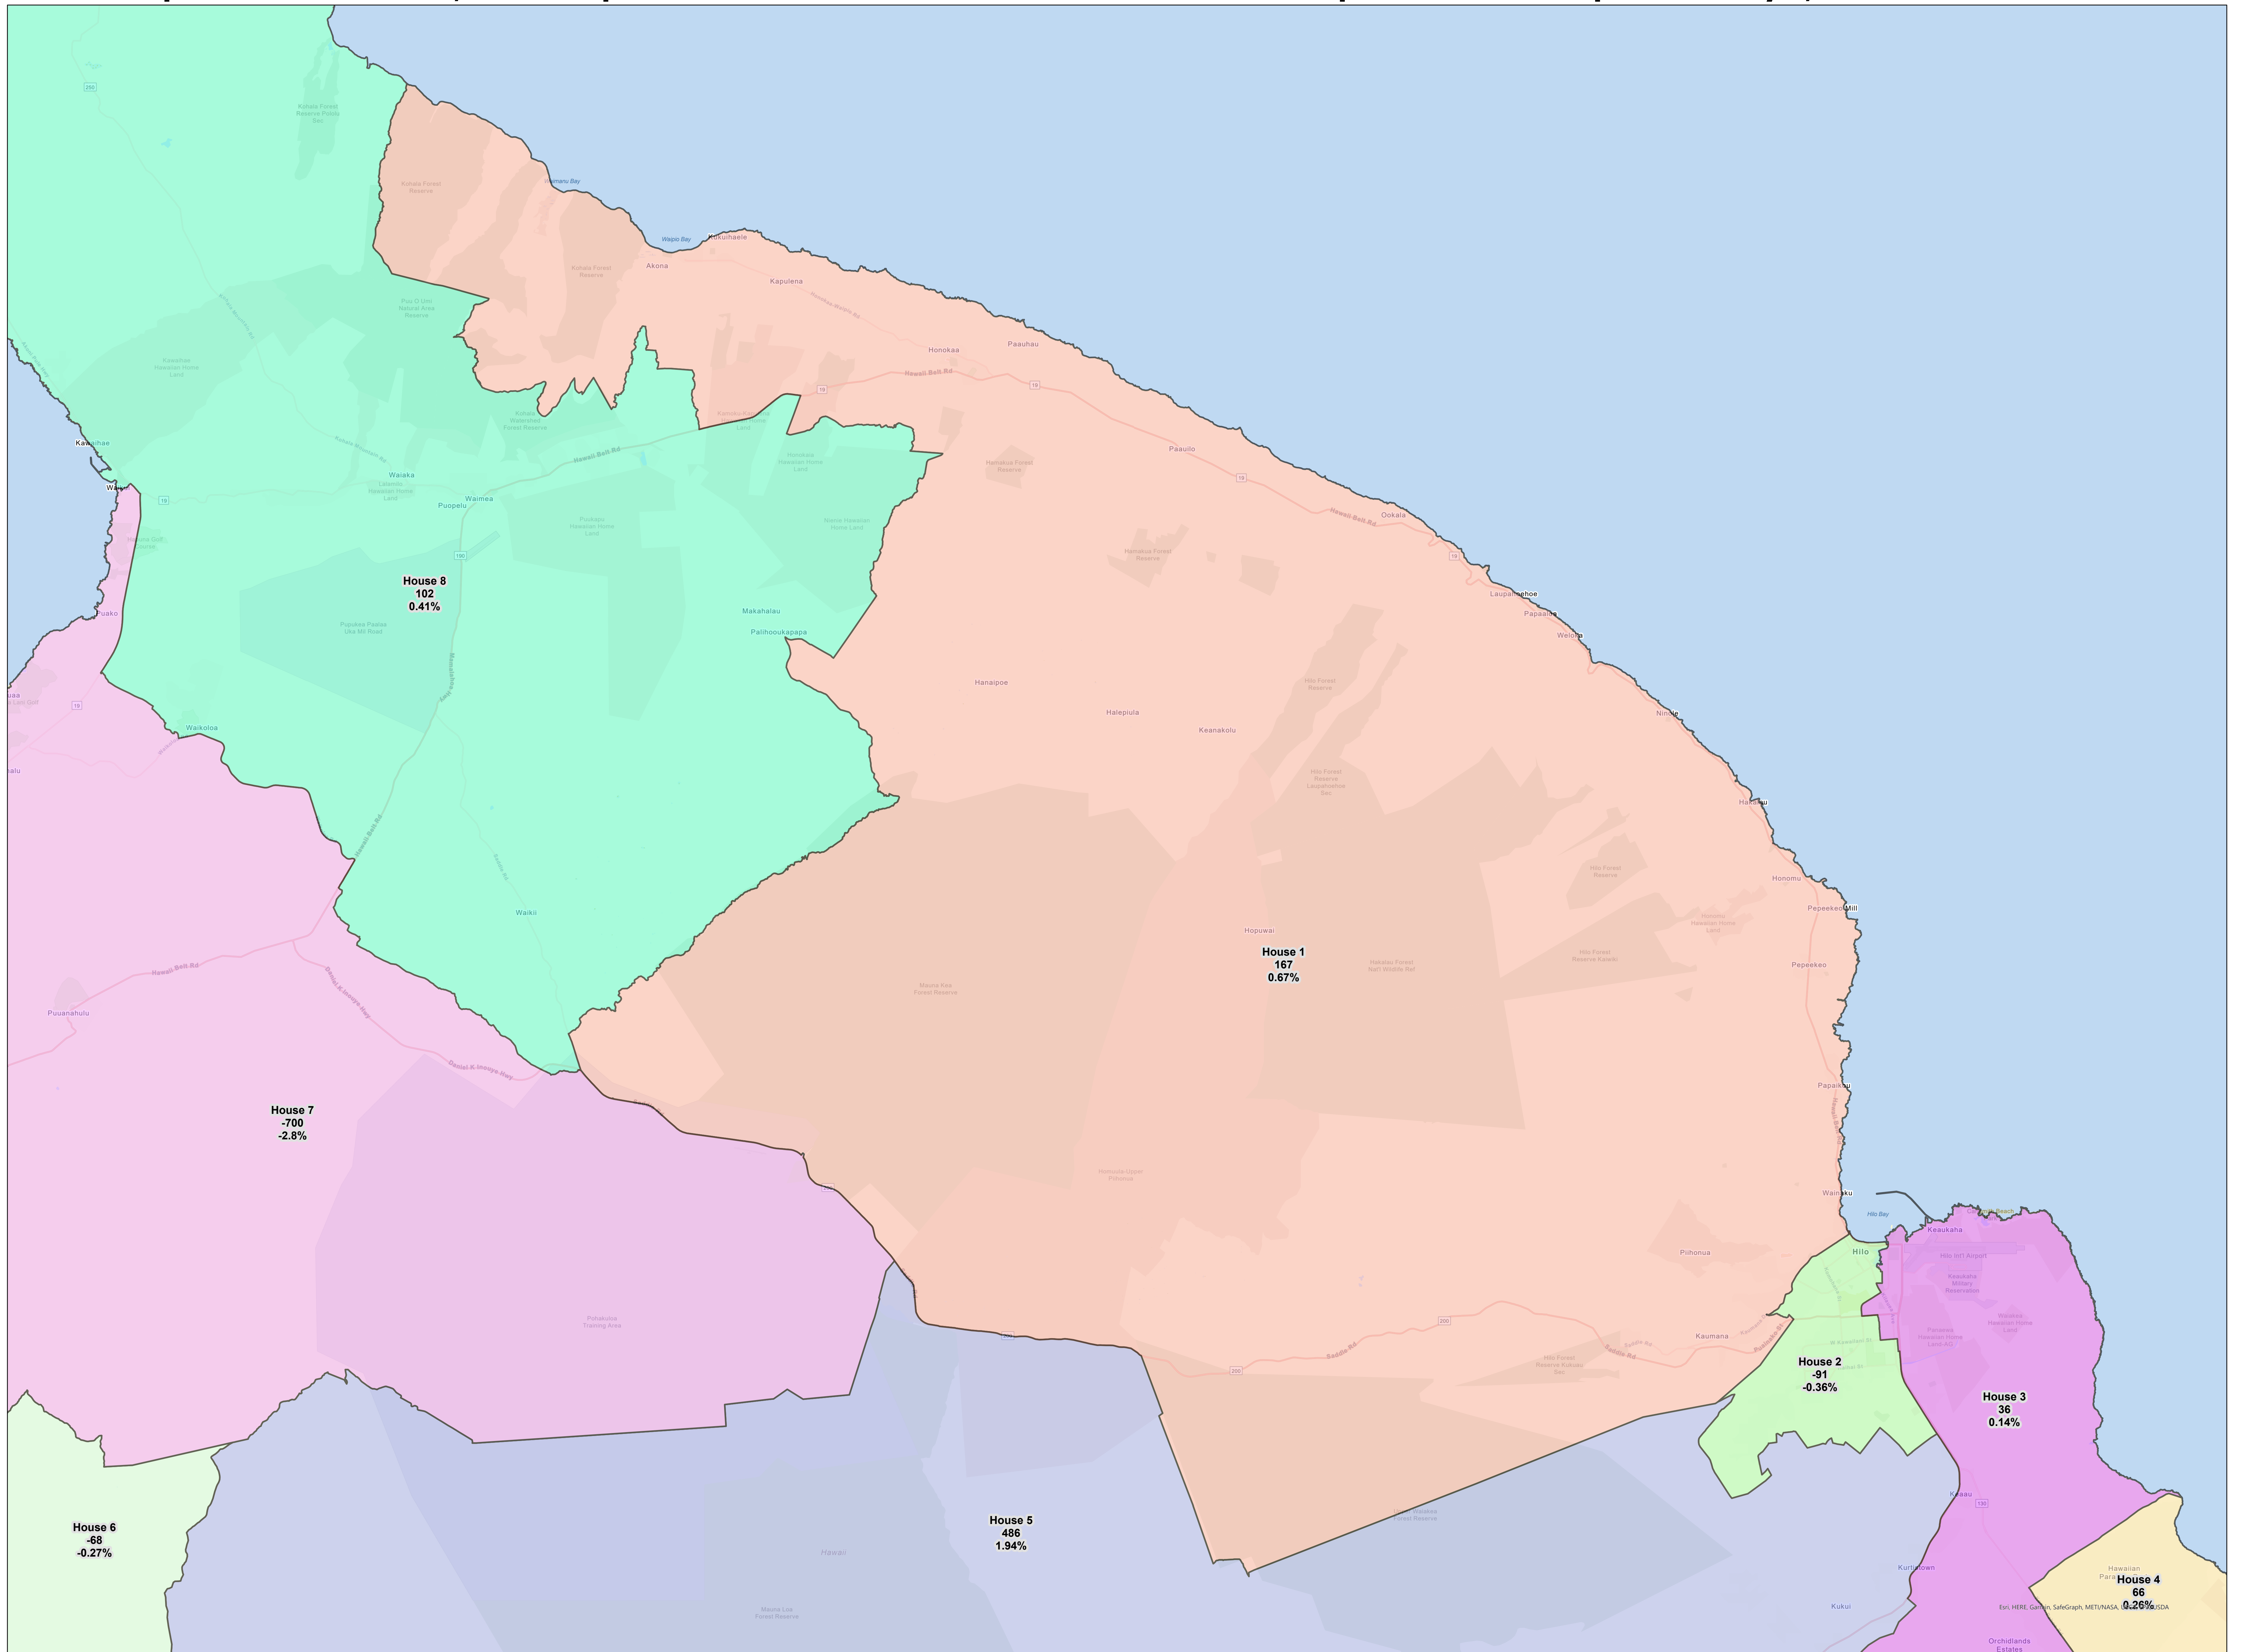

HAWAII REAPPORTIONMENT COMMISSION 2021-22
2022 Proposed Plans on v1231 Hawaii Population Base (HPB) adopted 1/6/22

Proposed Plan: Hawaii State House
 To be proposed January 13, 2022
 overall (total) deviation = 4.74%
 highest deviation = 1.94% H5
 lowest deviation = -2.80% H7

It replaces the previous Hawaii Population Base that had been adopted by the Commission on September 9, 2021.

BIU HPB Population	v1231 199,990	previous 200,090
BIU State House Seats	8	7
BIU Ideal (target) Population	24,999	28,584

Esri, HERE, Garmin, Swisstopo, DeLorme, NAVTEQ, USGS, EPA, USGS, Esri, HERE, Garmin, Swisstopo, DeLorme, NAVTEQ, USGS, EPA, USGS

District Map: House 1 - Jan. 13, 2022 Proposed Hawaii State House Plan on v1231 Hawaii Population Base adopted January 6, 2022