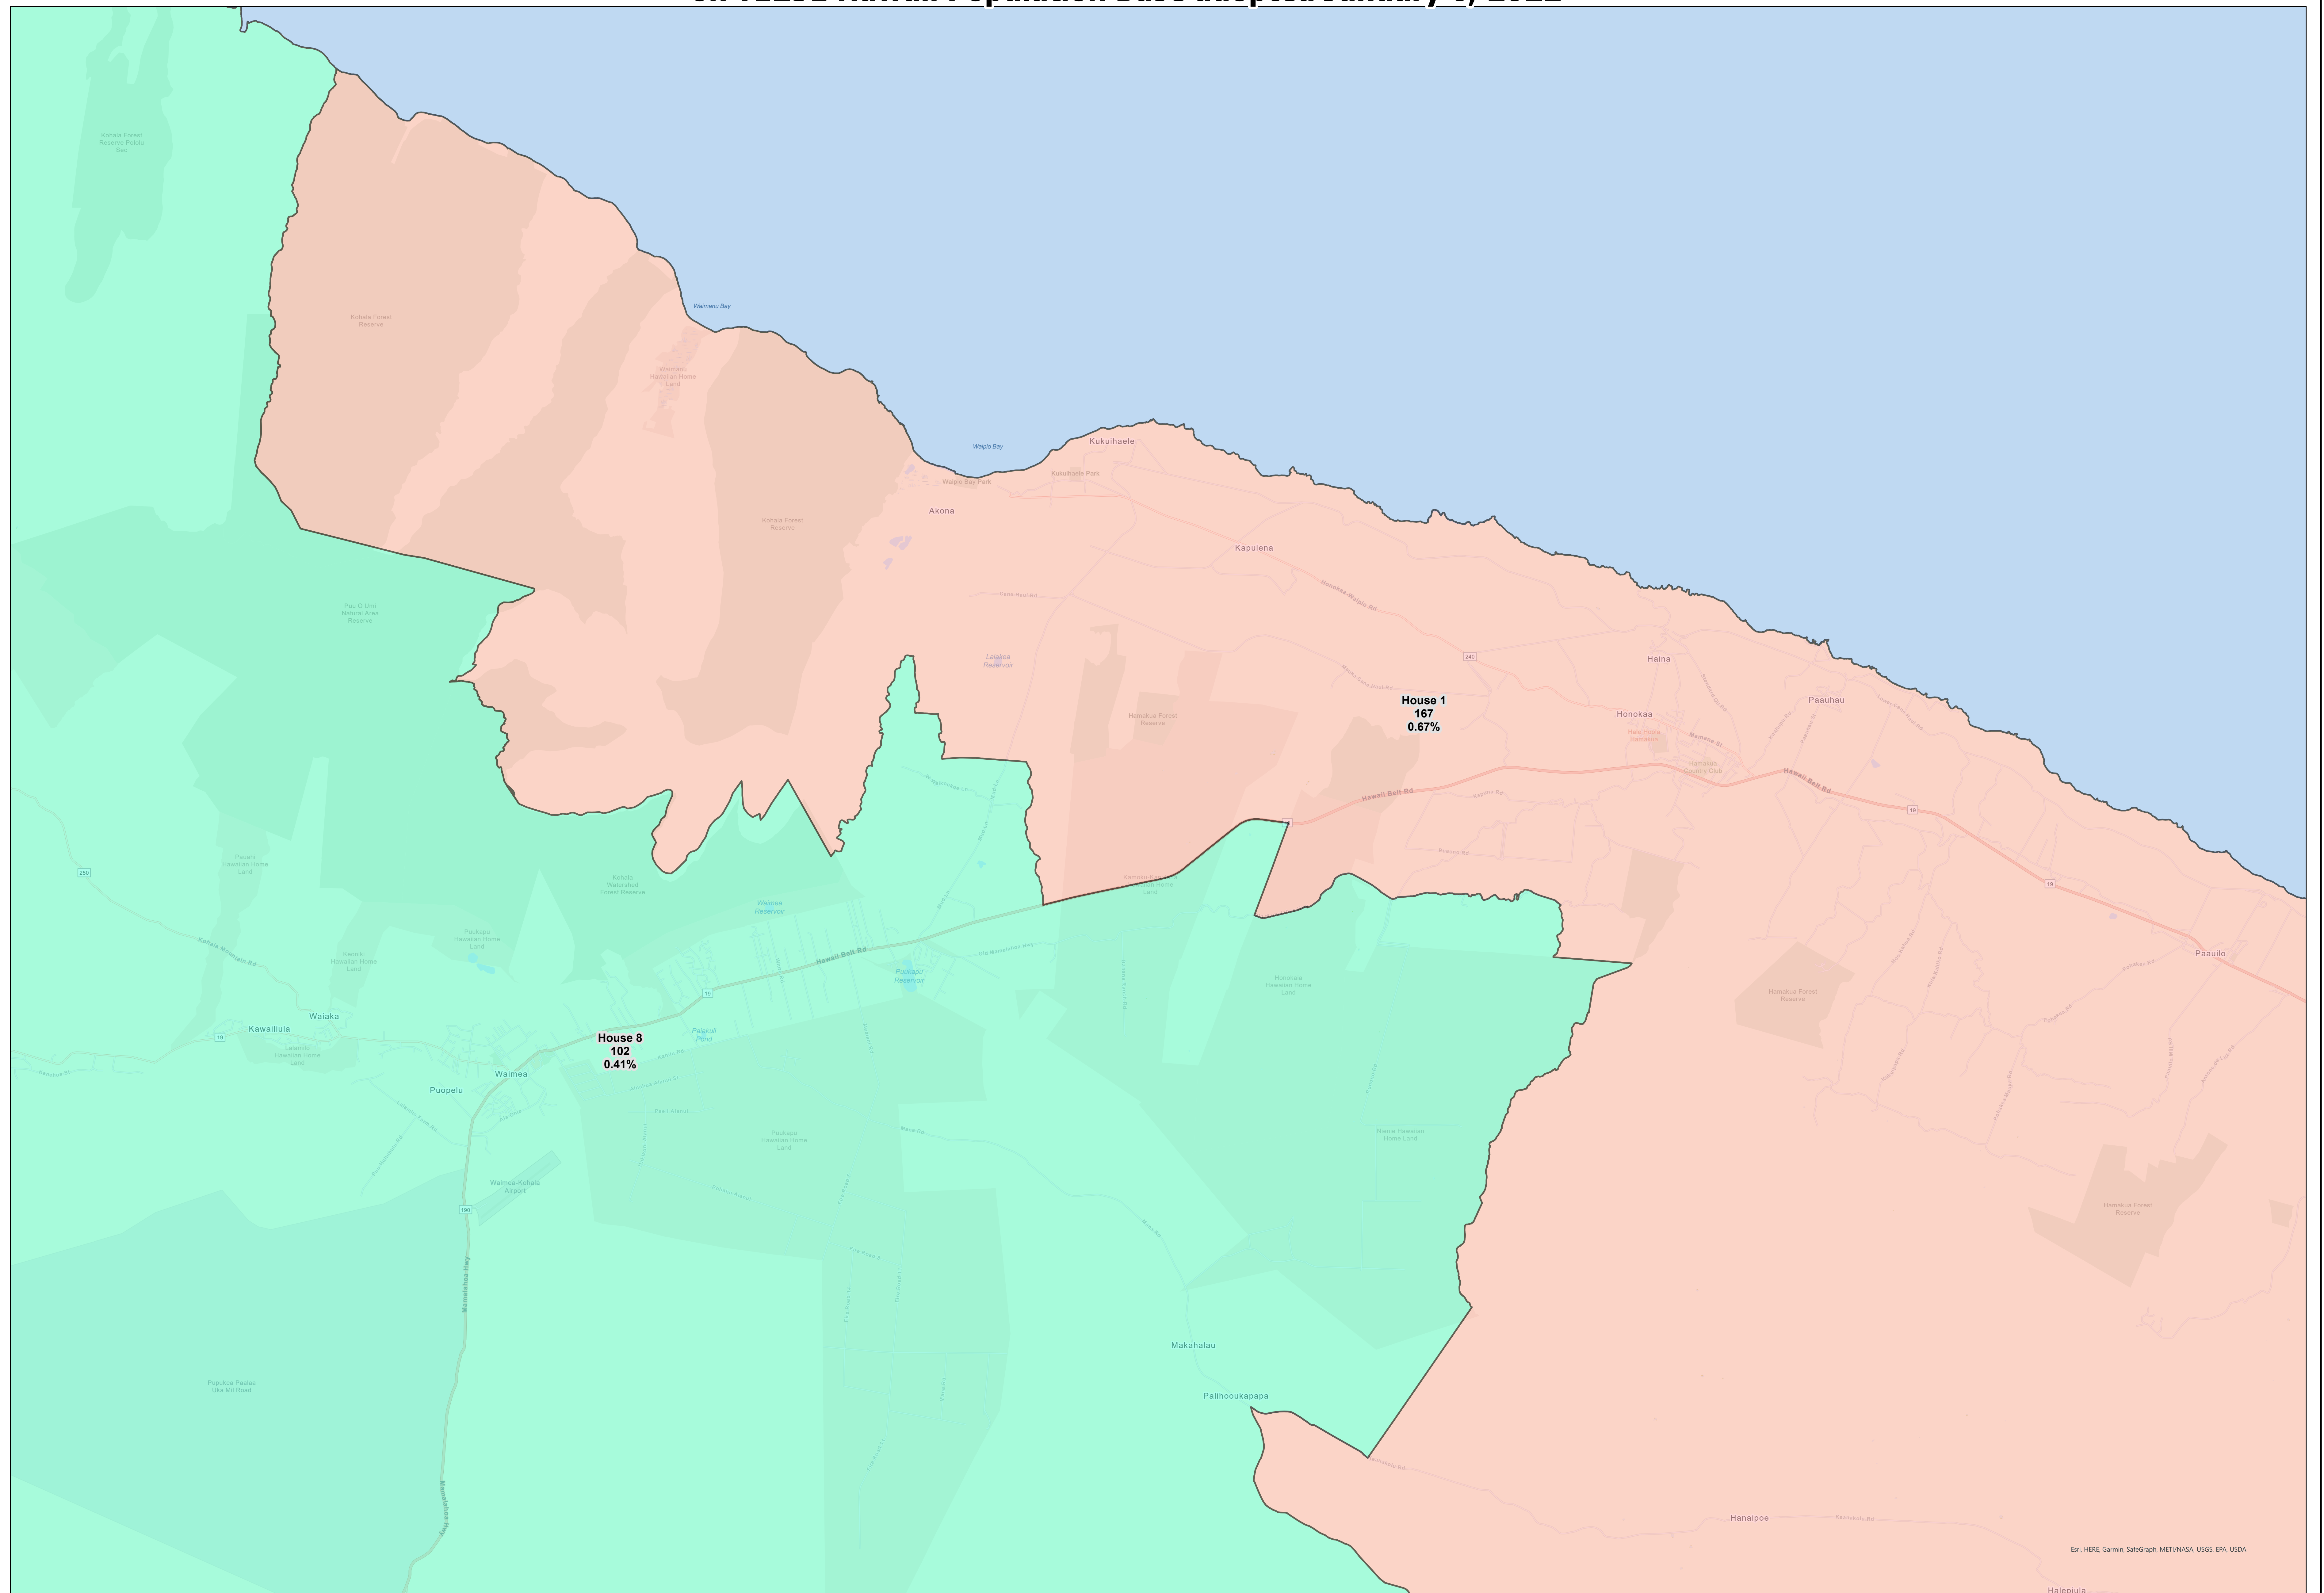

HAWAII REAPPORTIONMENT COMMISSION 2021-22
2022 Proposed Plans on v1231 Hawaii Population Base (HPB) adopted 1/6/22

Proposed Plan: Hawaii State House
 To be proposed January 13, 2022
 overall (total) deviation = 4.74%
 highest deviation = 1.94% H5
 lowest deviation = -2.80% H7

It replaces the previous Hawaii Population Base that had been adopted by the Commission on September 9, 2021.

BIU HPB Population	v1231 199,990	previous 200,090
BIU State House Seats	8	7
BIU Ideal (target) Population	24,999	28,584

Esri, HERE, Garmin, Swisstopo, DeLorme, NAVTEQ, USGS, EPA, USGS, Esri, HERE, Garmin, Swisstopo, DeLorme, NAVTEQ, USGS, EPA, USGS

District Map: House 1 - Jan. 13, 2022 Proposed Hawaii State House Plan on v1231 Hawaii Population Base adopted January 6, 2022