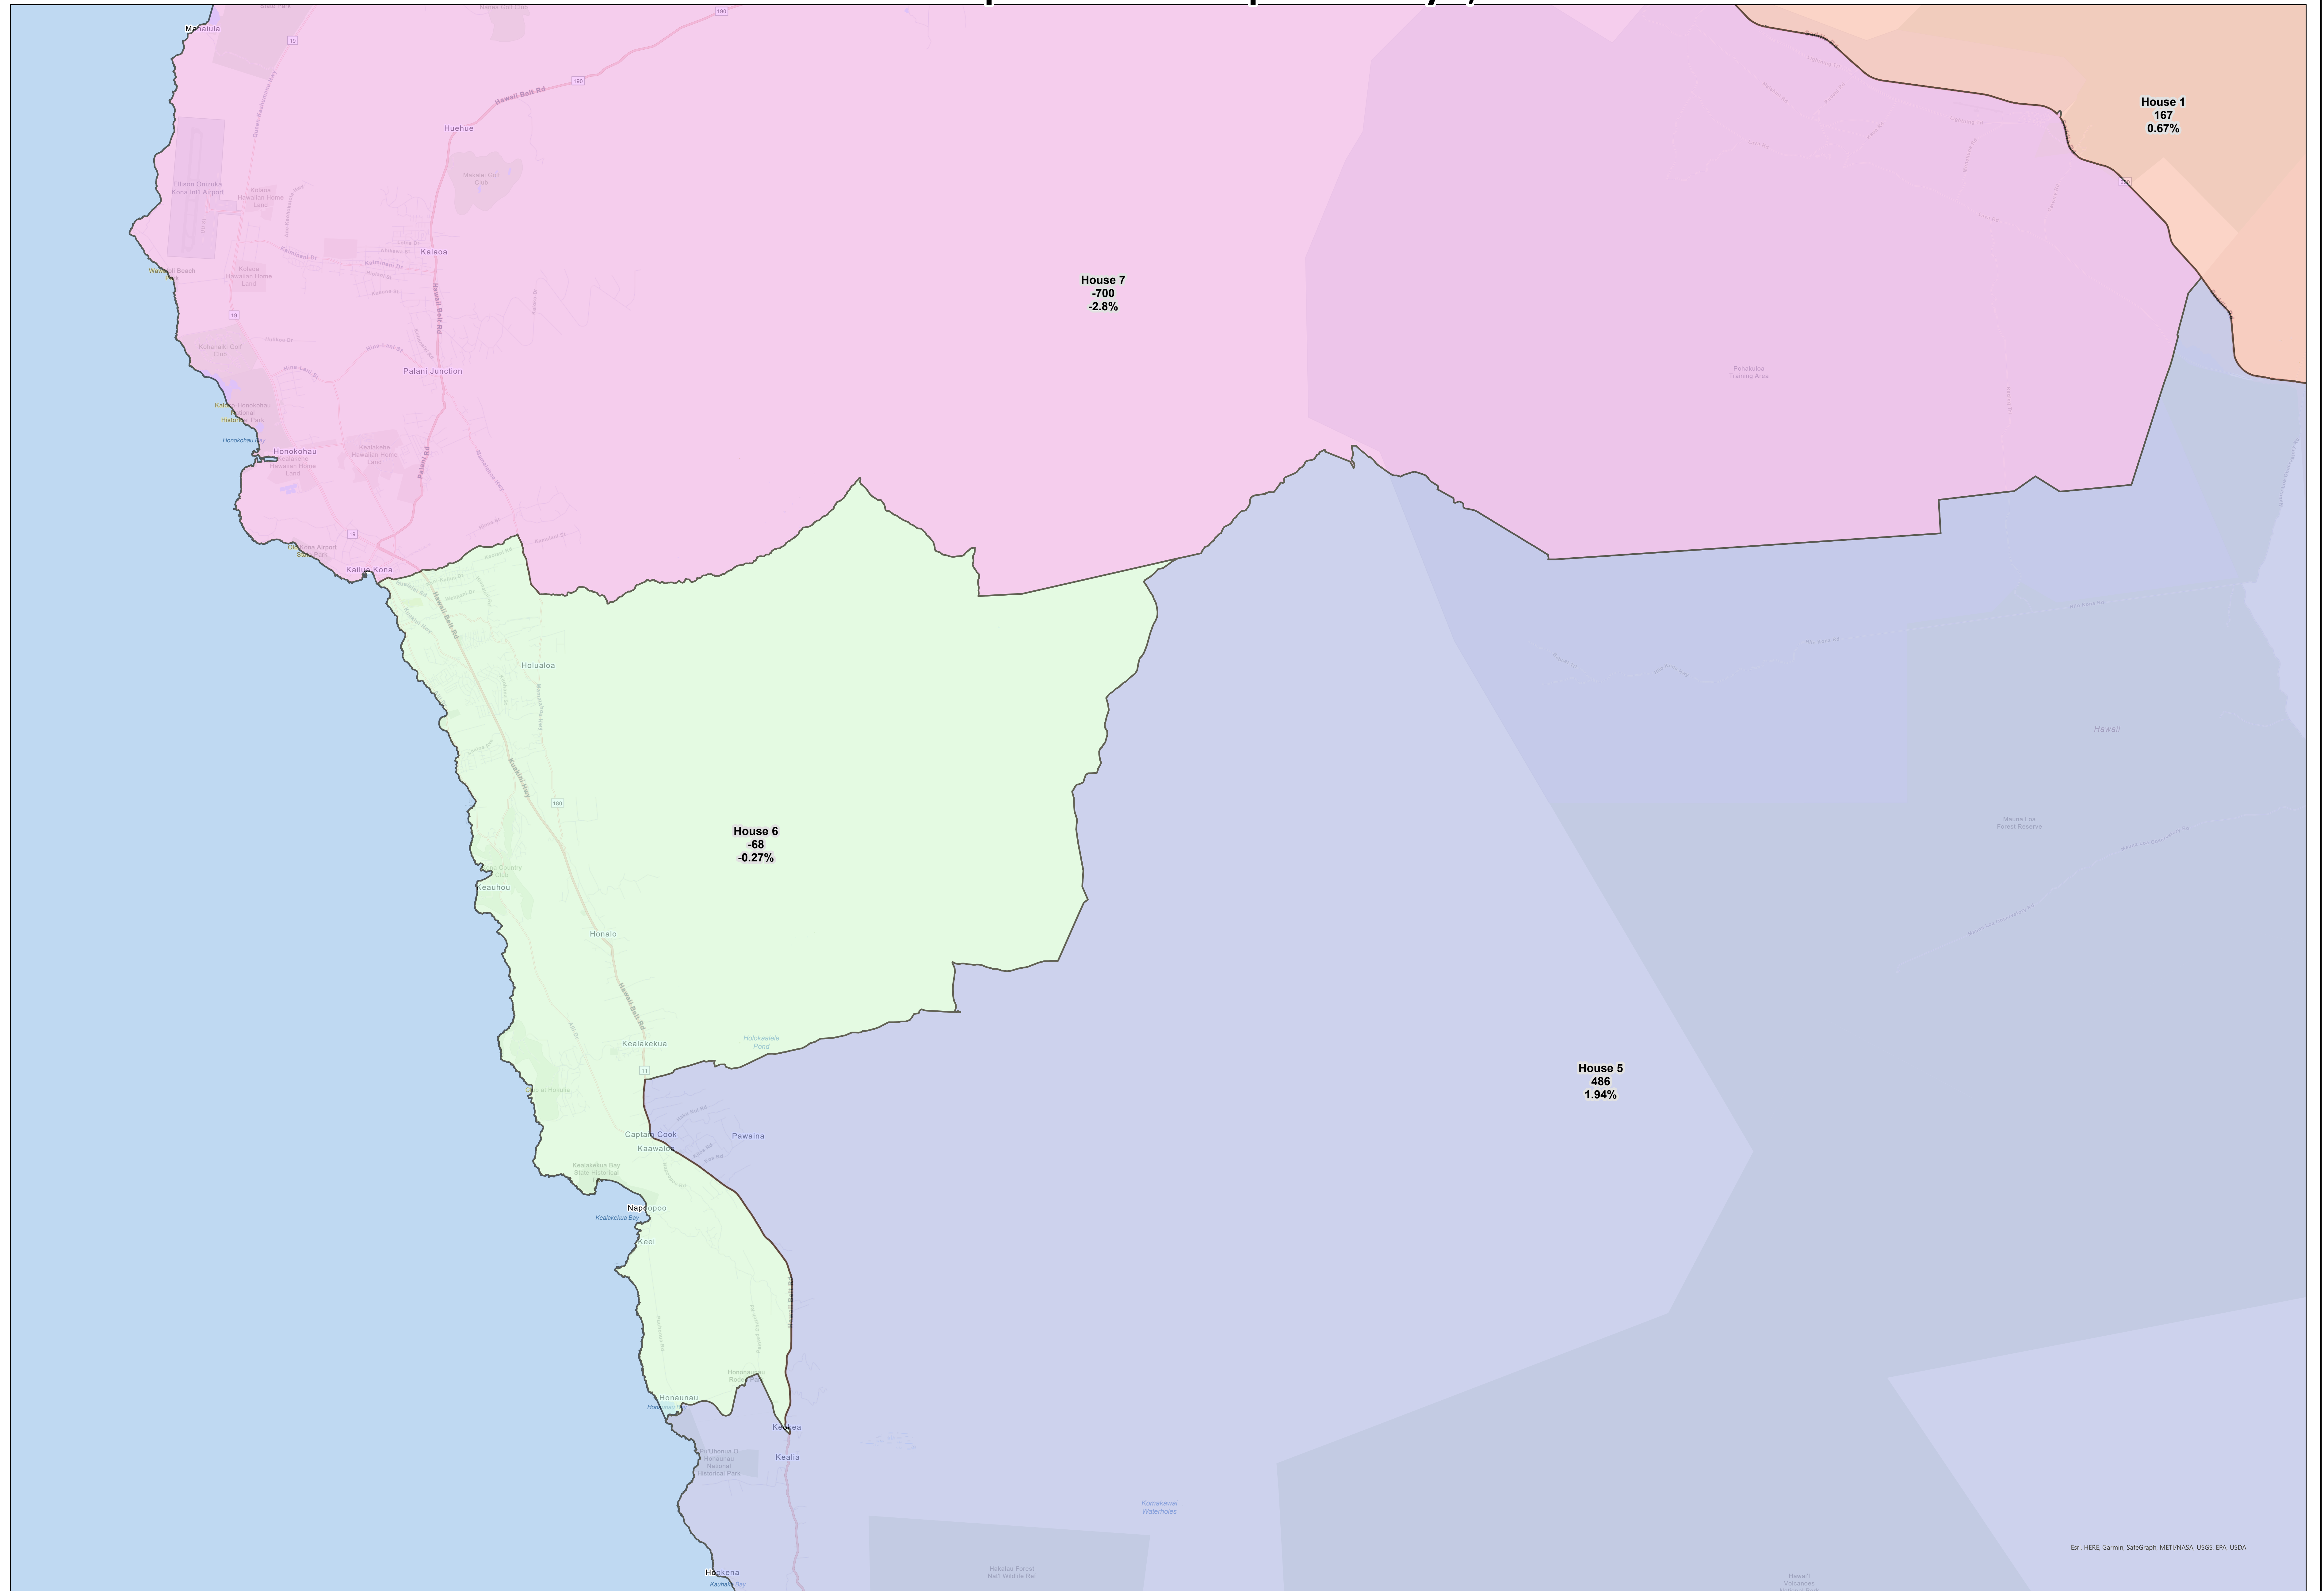

HAWAII REAPPORTIONMENT COMMISSION 2021-22
2022 Proposed Plans on v1231 Hawaii Population Base (HPB) adopted 1/6/22

Proposed Plan: Hawaii State House
 To be proposed January 13, 2022
 overall (total) deviation = 4.74%
 highest deviation = 1.94% H5
 lowest deviation = -2.80% H7

It replaces the previous Hawaii Population Base that had been adopted by the Commission on September 9, 2021.

BIU HPB Population	v1231 199,990	previous 200,090
BIU State House Seats	8	7
BIU Ideal (target) Population	24,999	28,584

Esri, HERE, Garmin, Swisstopo, DeLorme, NAVTEQ, USGS, EPA, USGS, Esri, HERE, Garmin, Swisstopo, DeLorme, NAVTEQ, USGS, EPA, USGS

District Map: House 1 - Jan. 13, 2022 Proposed Hawaii State House Plan on v1231 Hawaii Population Base adopted January 6, 2022