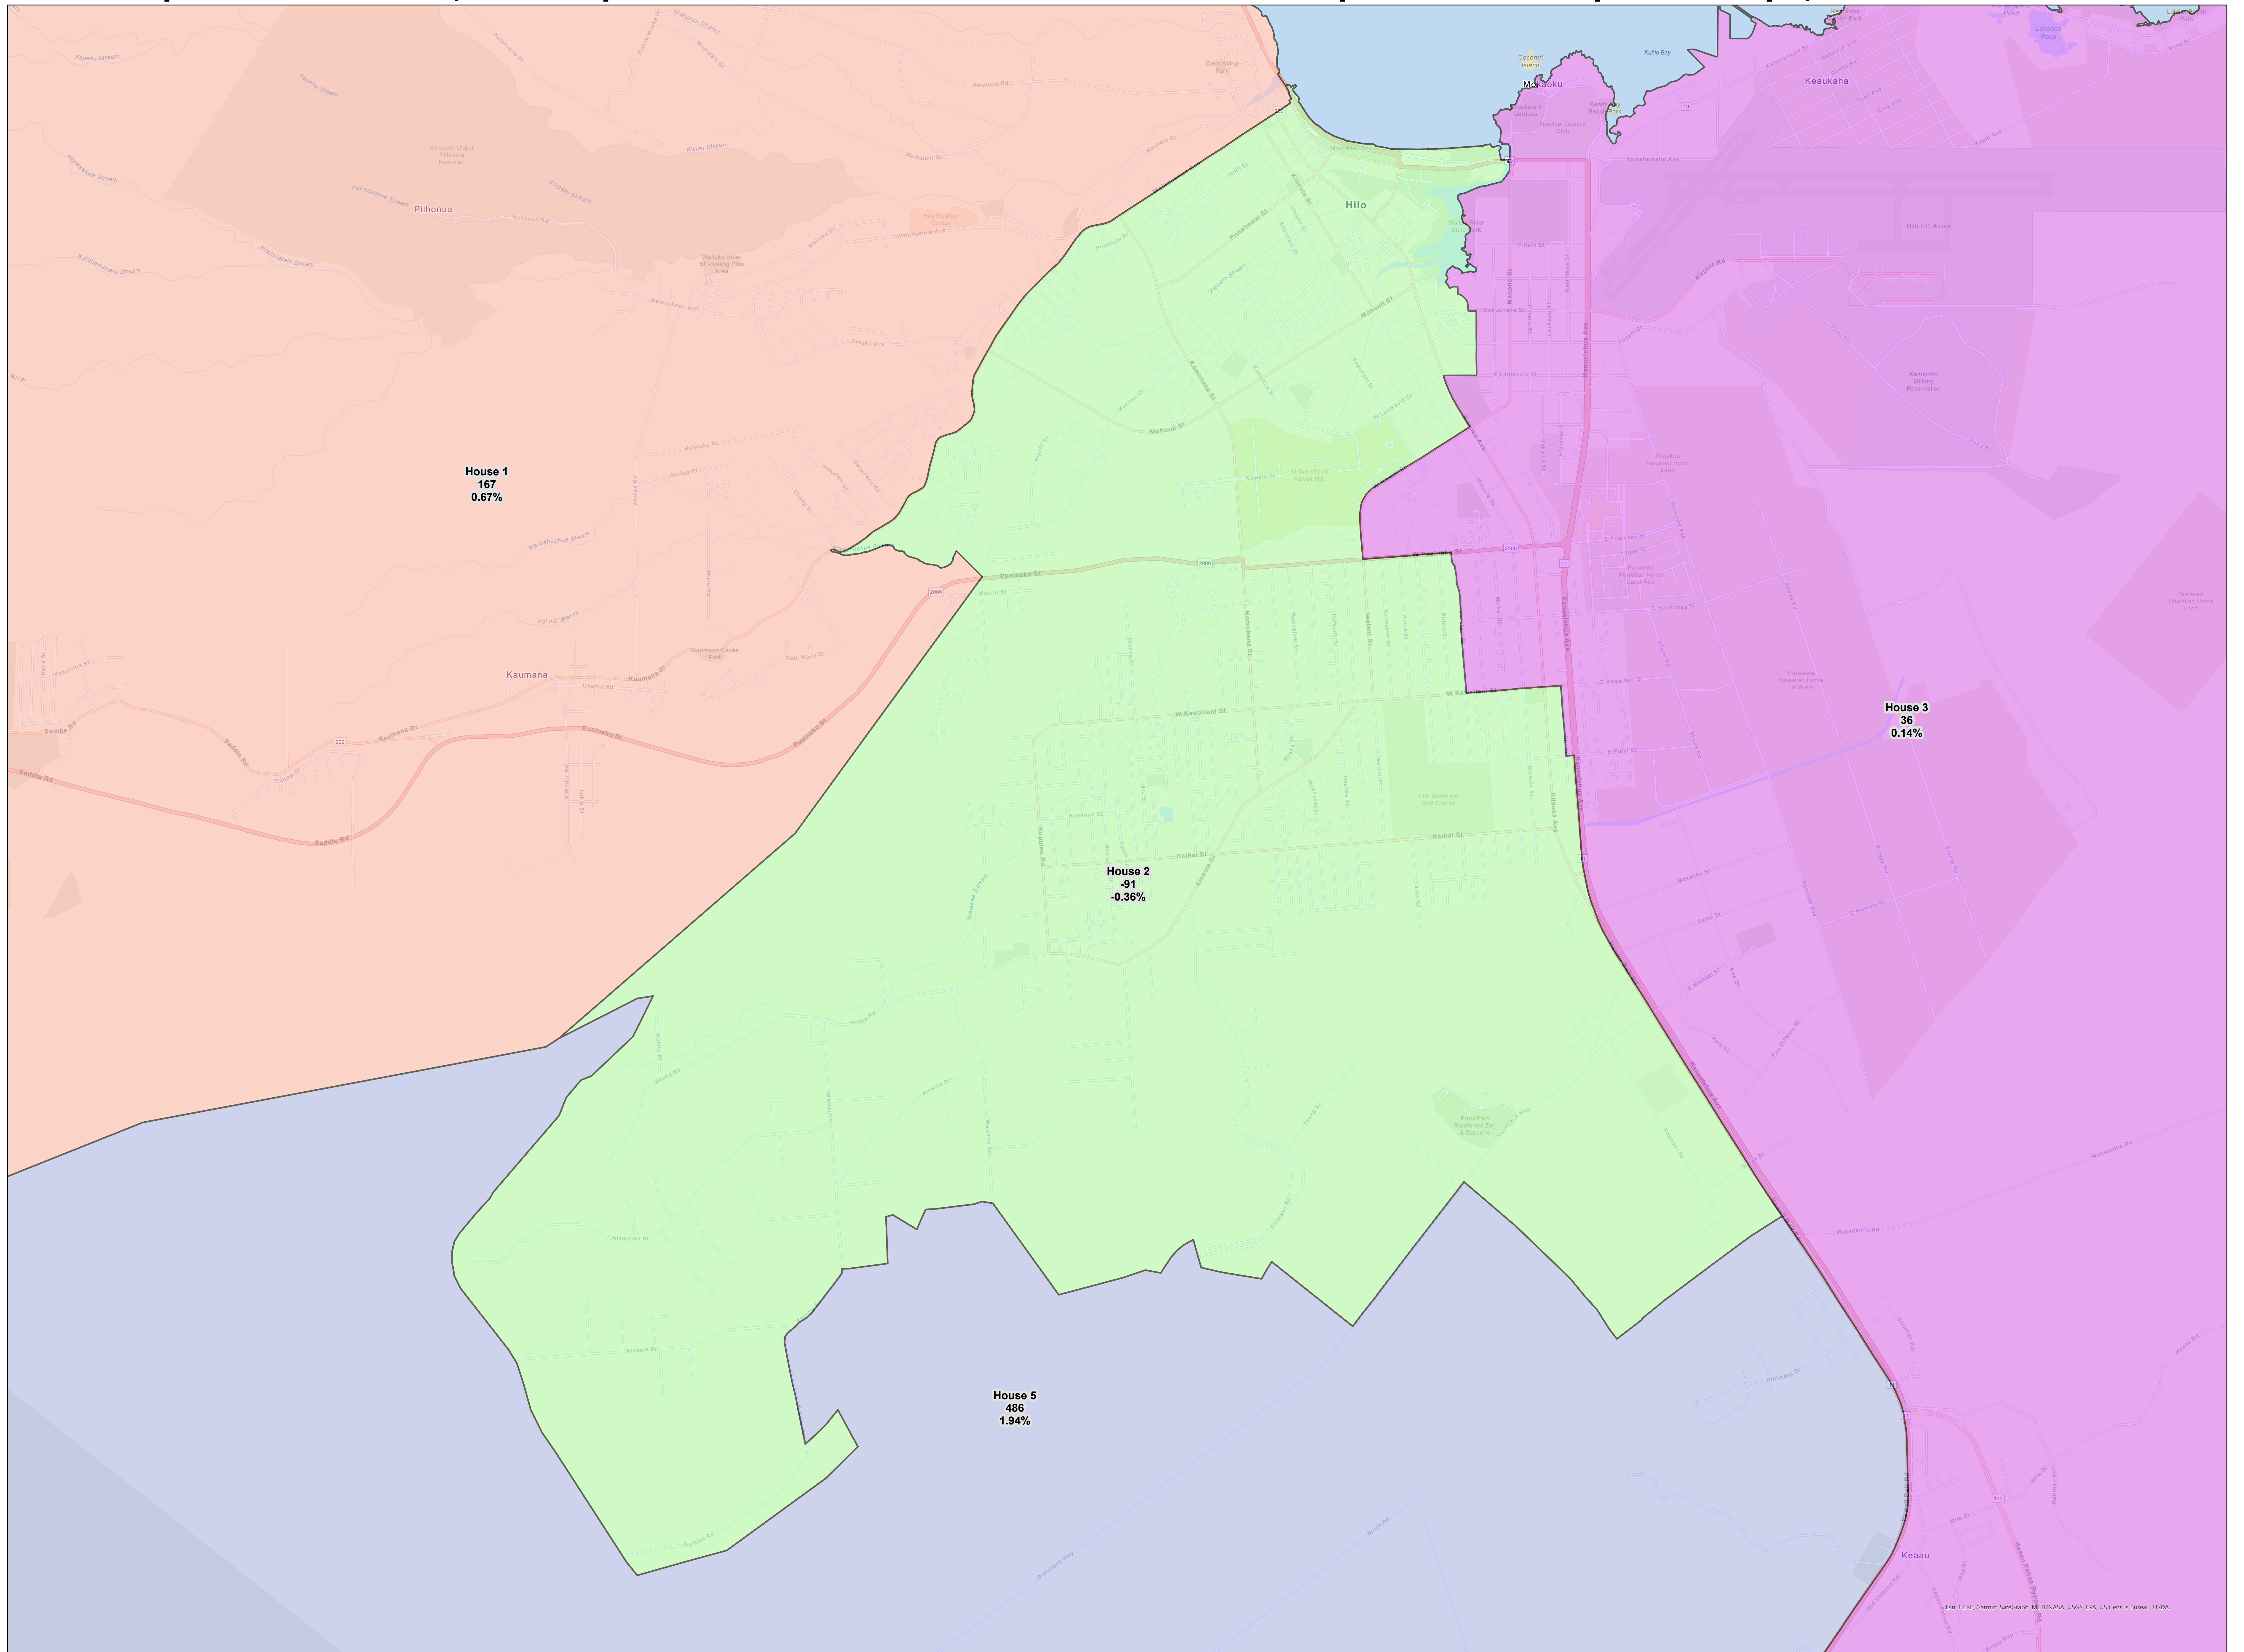

District Map: House 2 - Jan. 13, 2022 Proposed Hawaii State House Plan on v1231 Hawaii Population Base adopted January 6, 2022