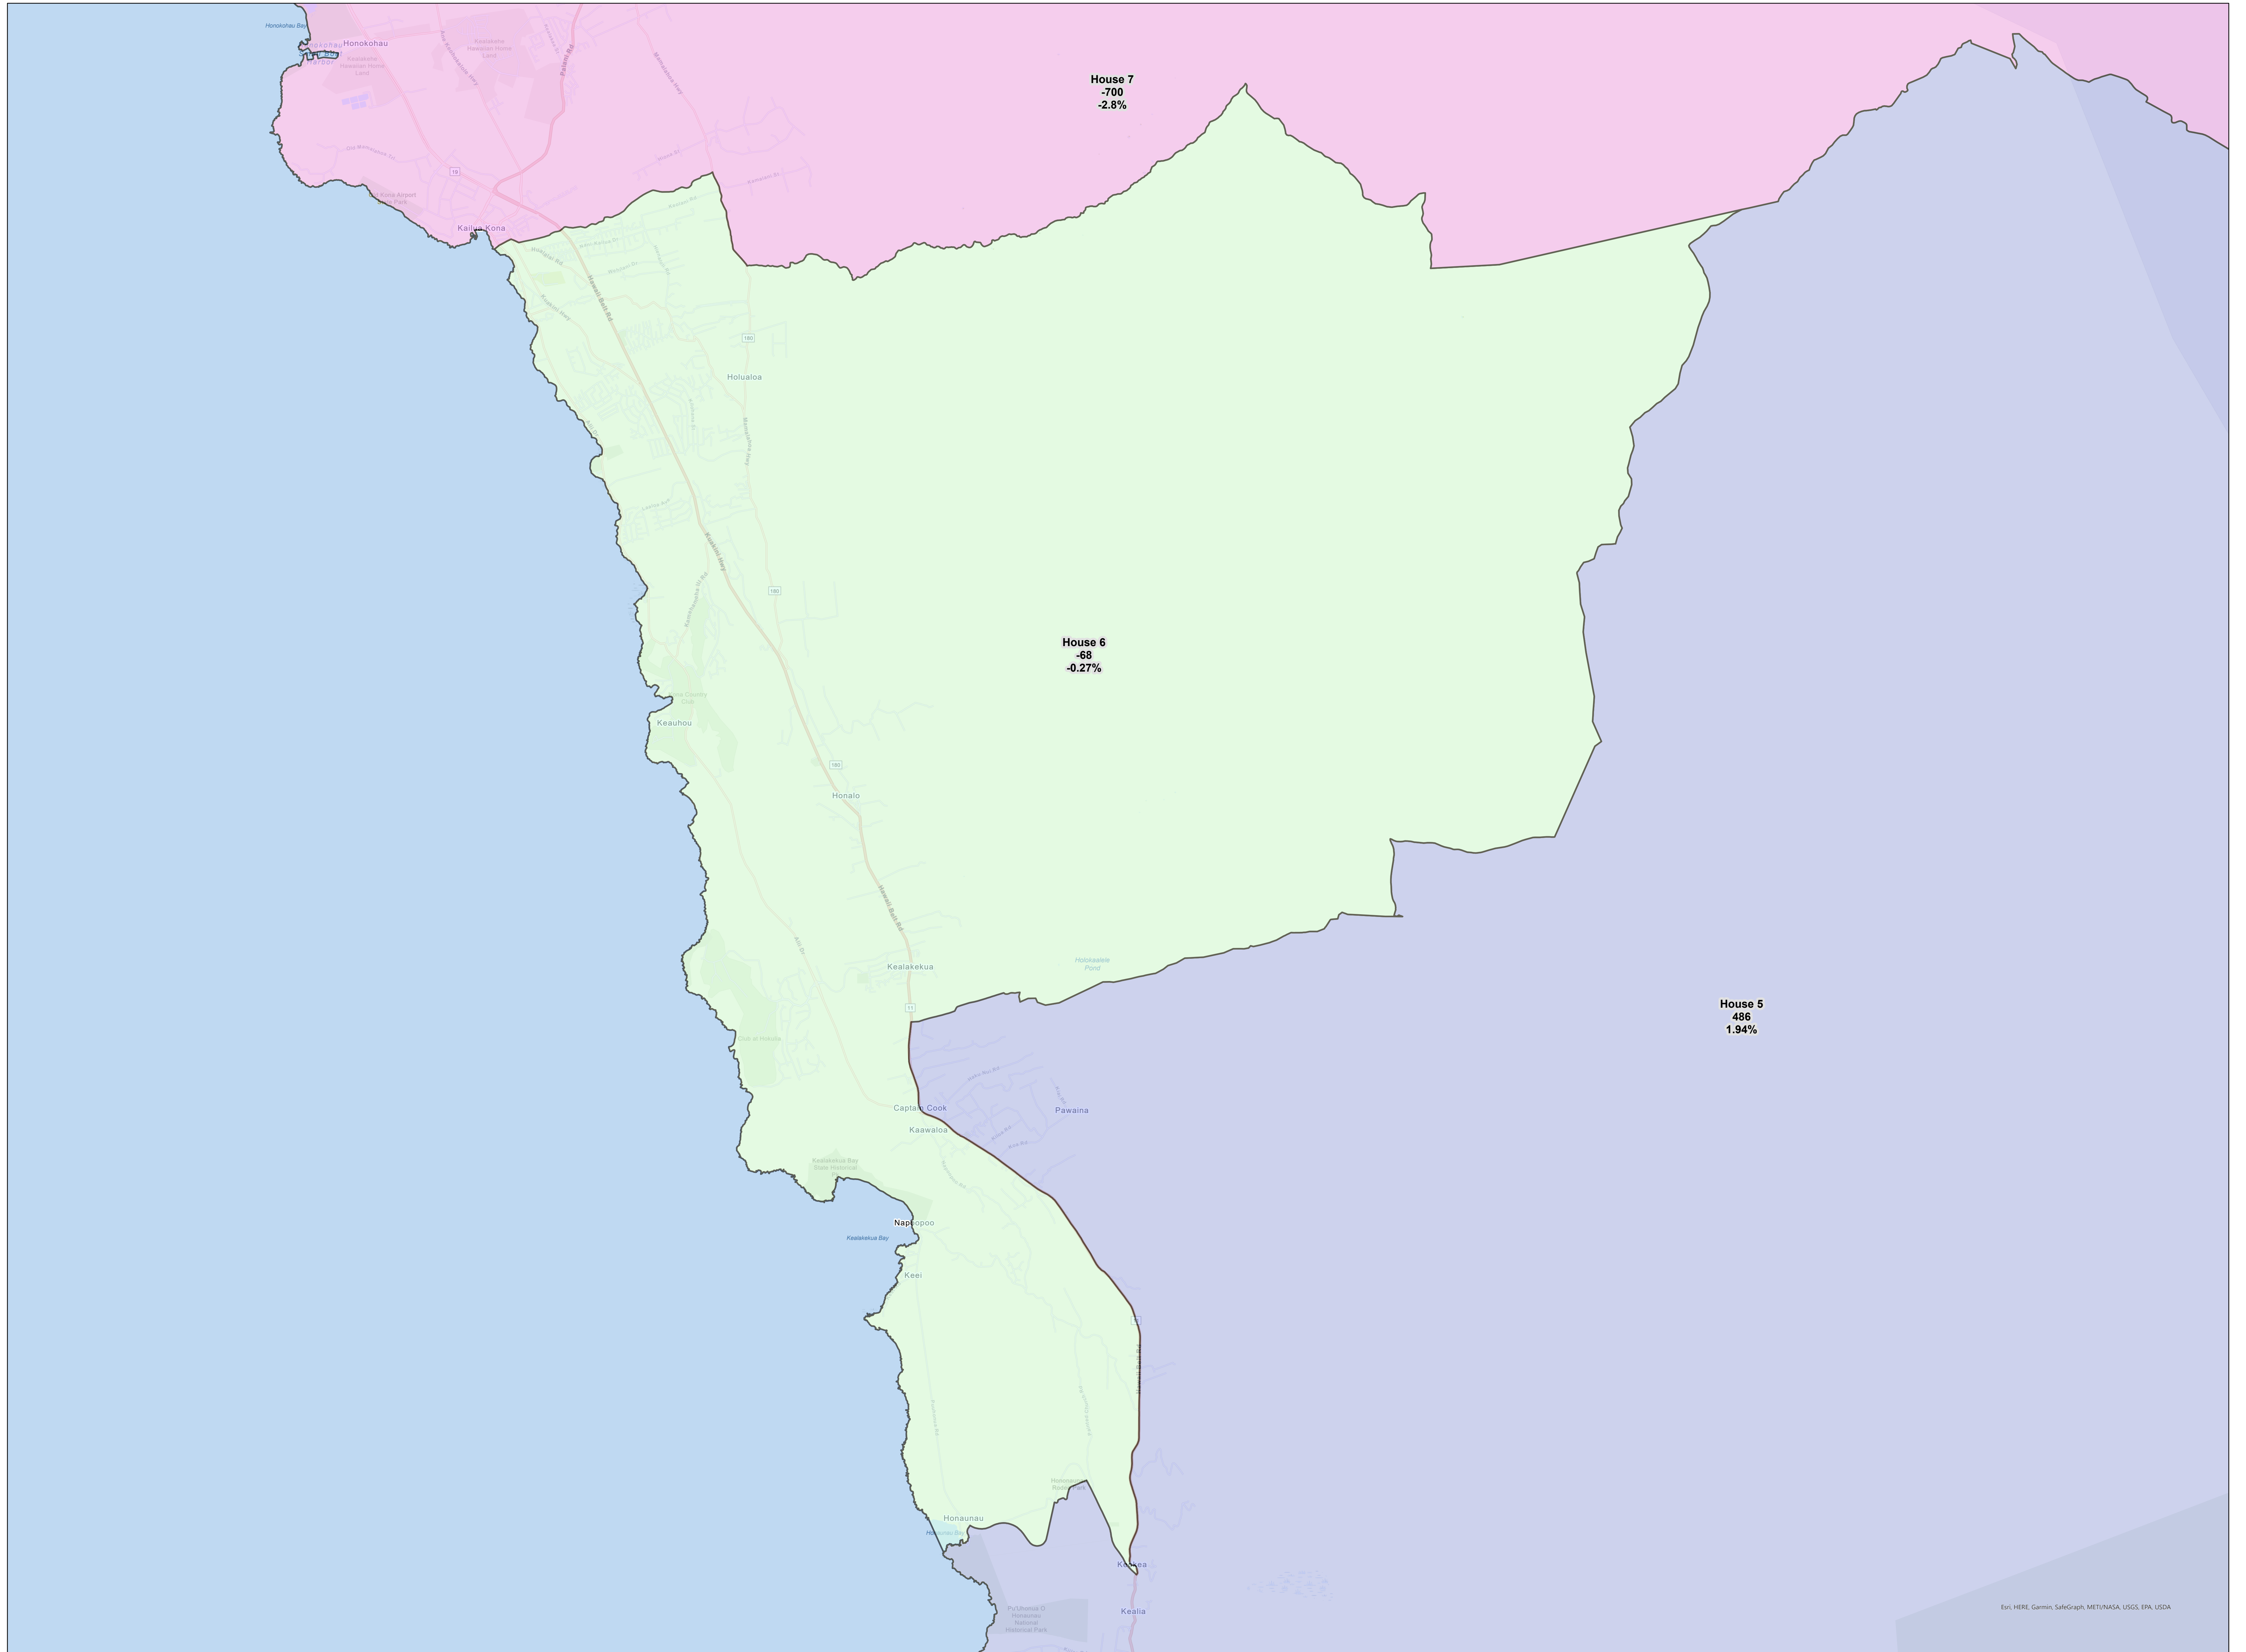

District Map: House 6 - Jan. 13, 2022 Proposed Hawaii State House Plan on v1231 Hawaii Population Base adopted January 6, 2022