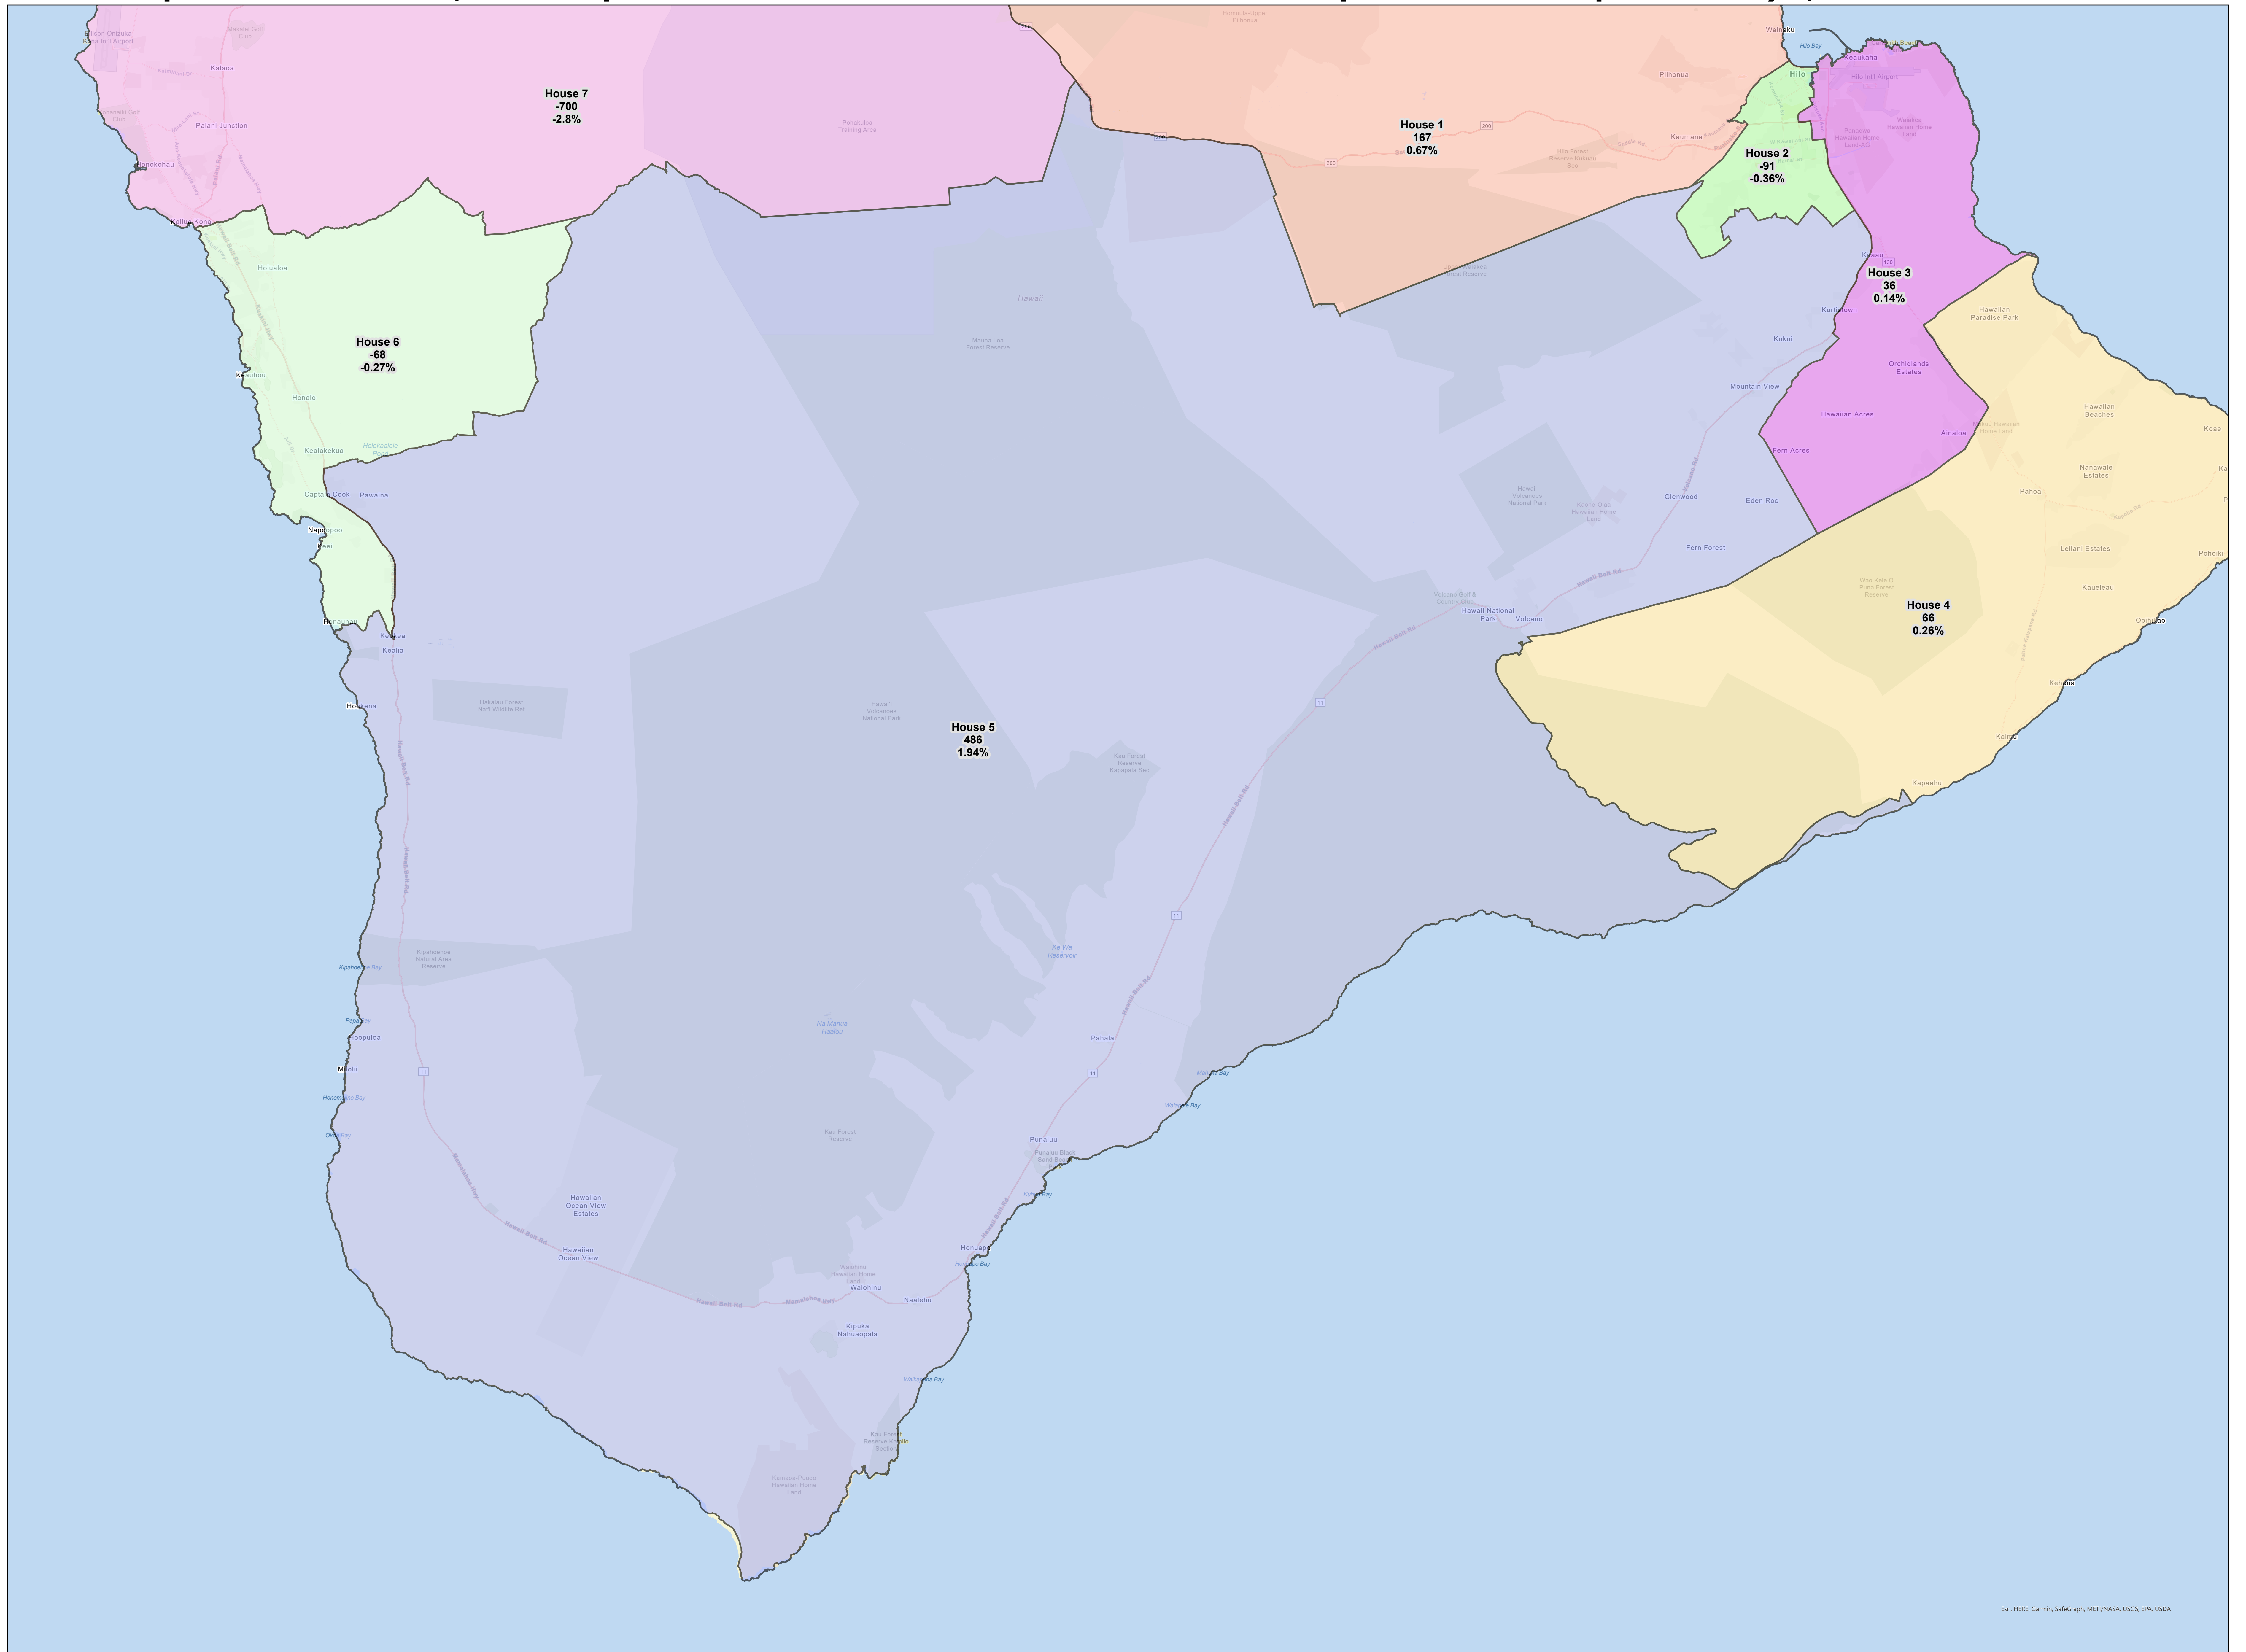

District Map: House 5 - Jan. 13, 2022 Proposed Hawaii State House Plan on v1231 Hawaii Population Base adopted January 6, 2022