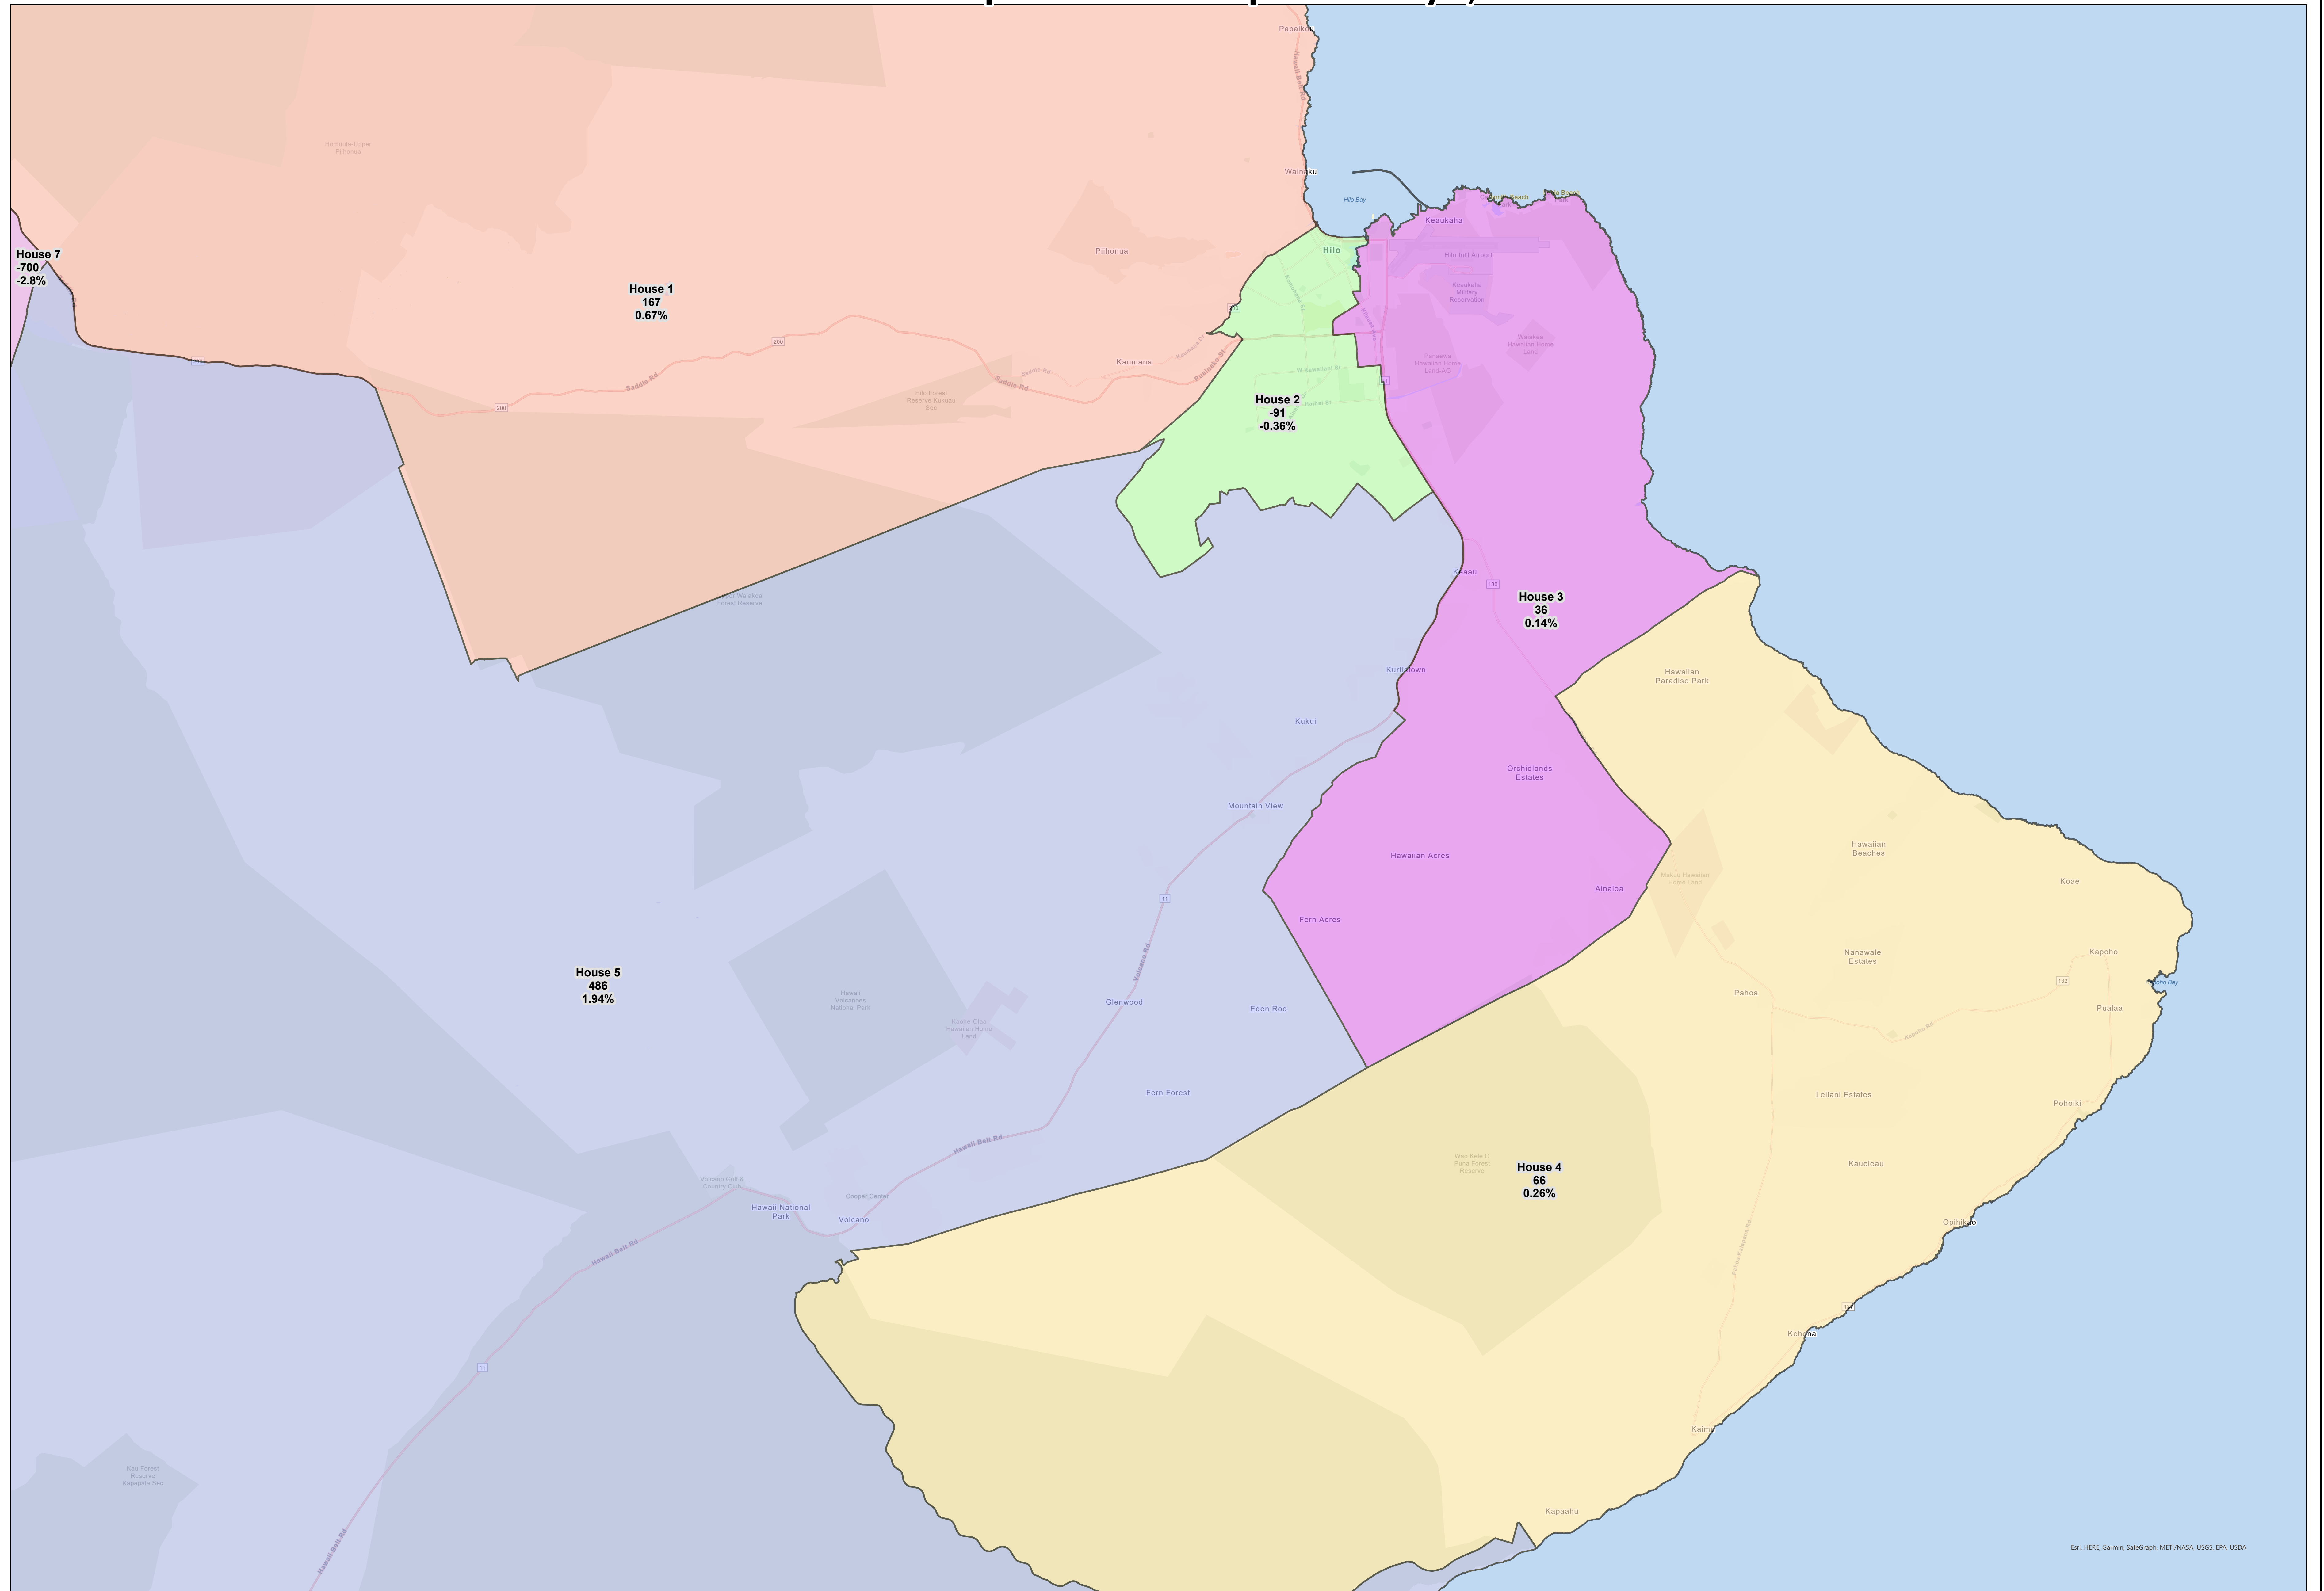

HAWAII REAPPORTIONMENT COMMISSION 2021-22
2022 Proposed Plans on v1231 Hawaii Population Base (HPB) adopted 1/6/22

Proposed Plan: Hawaii State House
 To be proposed January 13, 2022
 overall (total) deviation = 4.74%
 highest deviation = 1.94% H5
 lowest deviation = -2.80% H7

Plan from the Technical Committee Permitted Interaction Group to be presented at the January 13, 2022 Hawaii Reapportionment Commission meeting.

Notes:

The v1231 Hawaii Population Base was adopted by the Hawaii Reapportionment Commission on January 6, 2022.

It replaces the previous Hawaii Population Base that had been adopted by the Commission on September 9, 2021.

BIU HPB Population	v1231 199,990	previous 200,090
BIU State House Seats	8	7
BIU Ideal (target) Population	24,999	28,584

Esri, HERE, Garmin, Swisstopo, DeLorme, NAVTEQ, USGS, EPA, USGS, Esri, HERE, Garmin, Swisstopo, DeLorme, NAVTEQ, USGS, EPA, USGS

District Map: House 1 - Jan. 13, 2022 Proposed Hawaii State House Plan on v1231 Hawaii Population Base adopted January 6, 2022