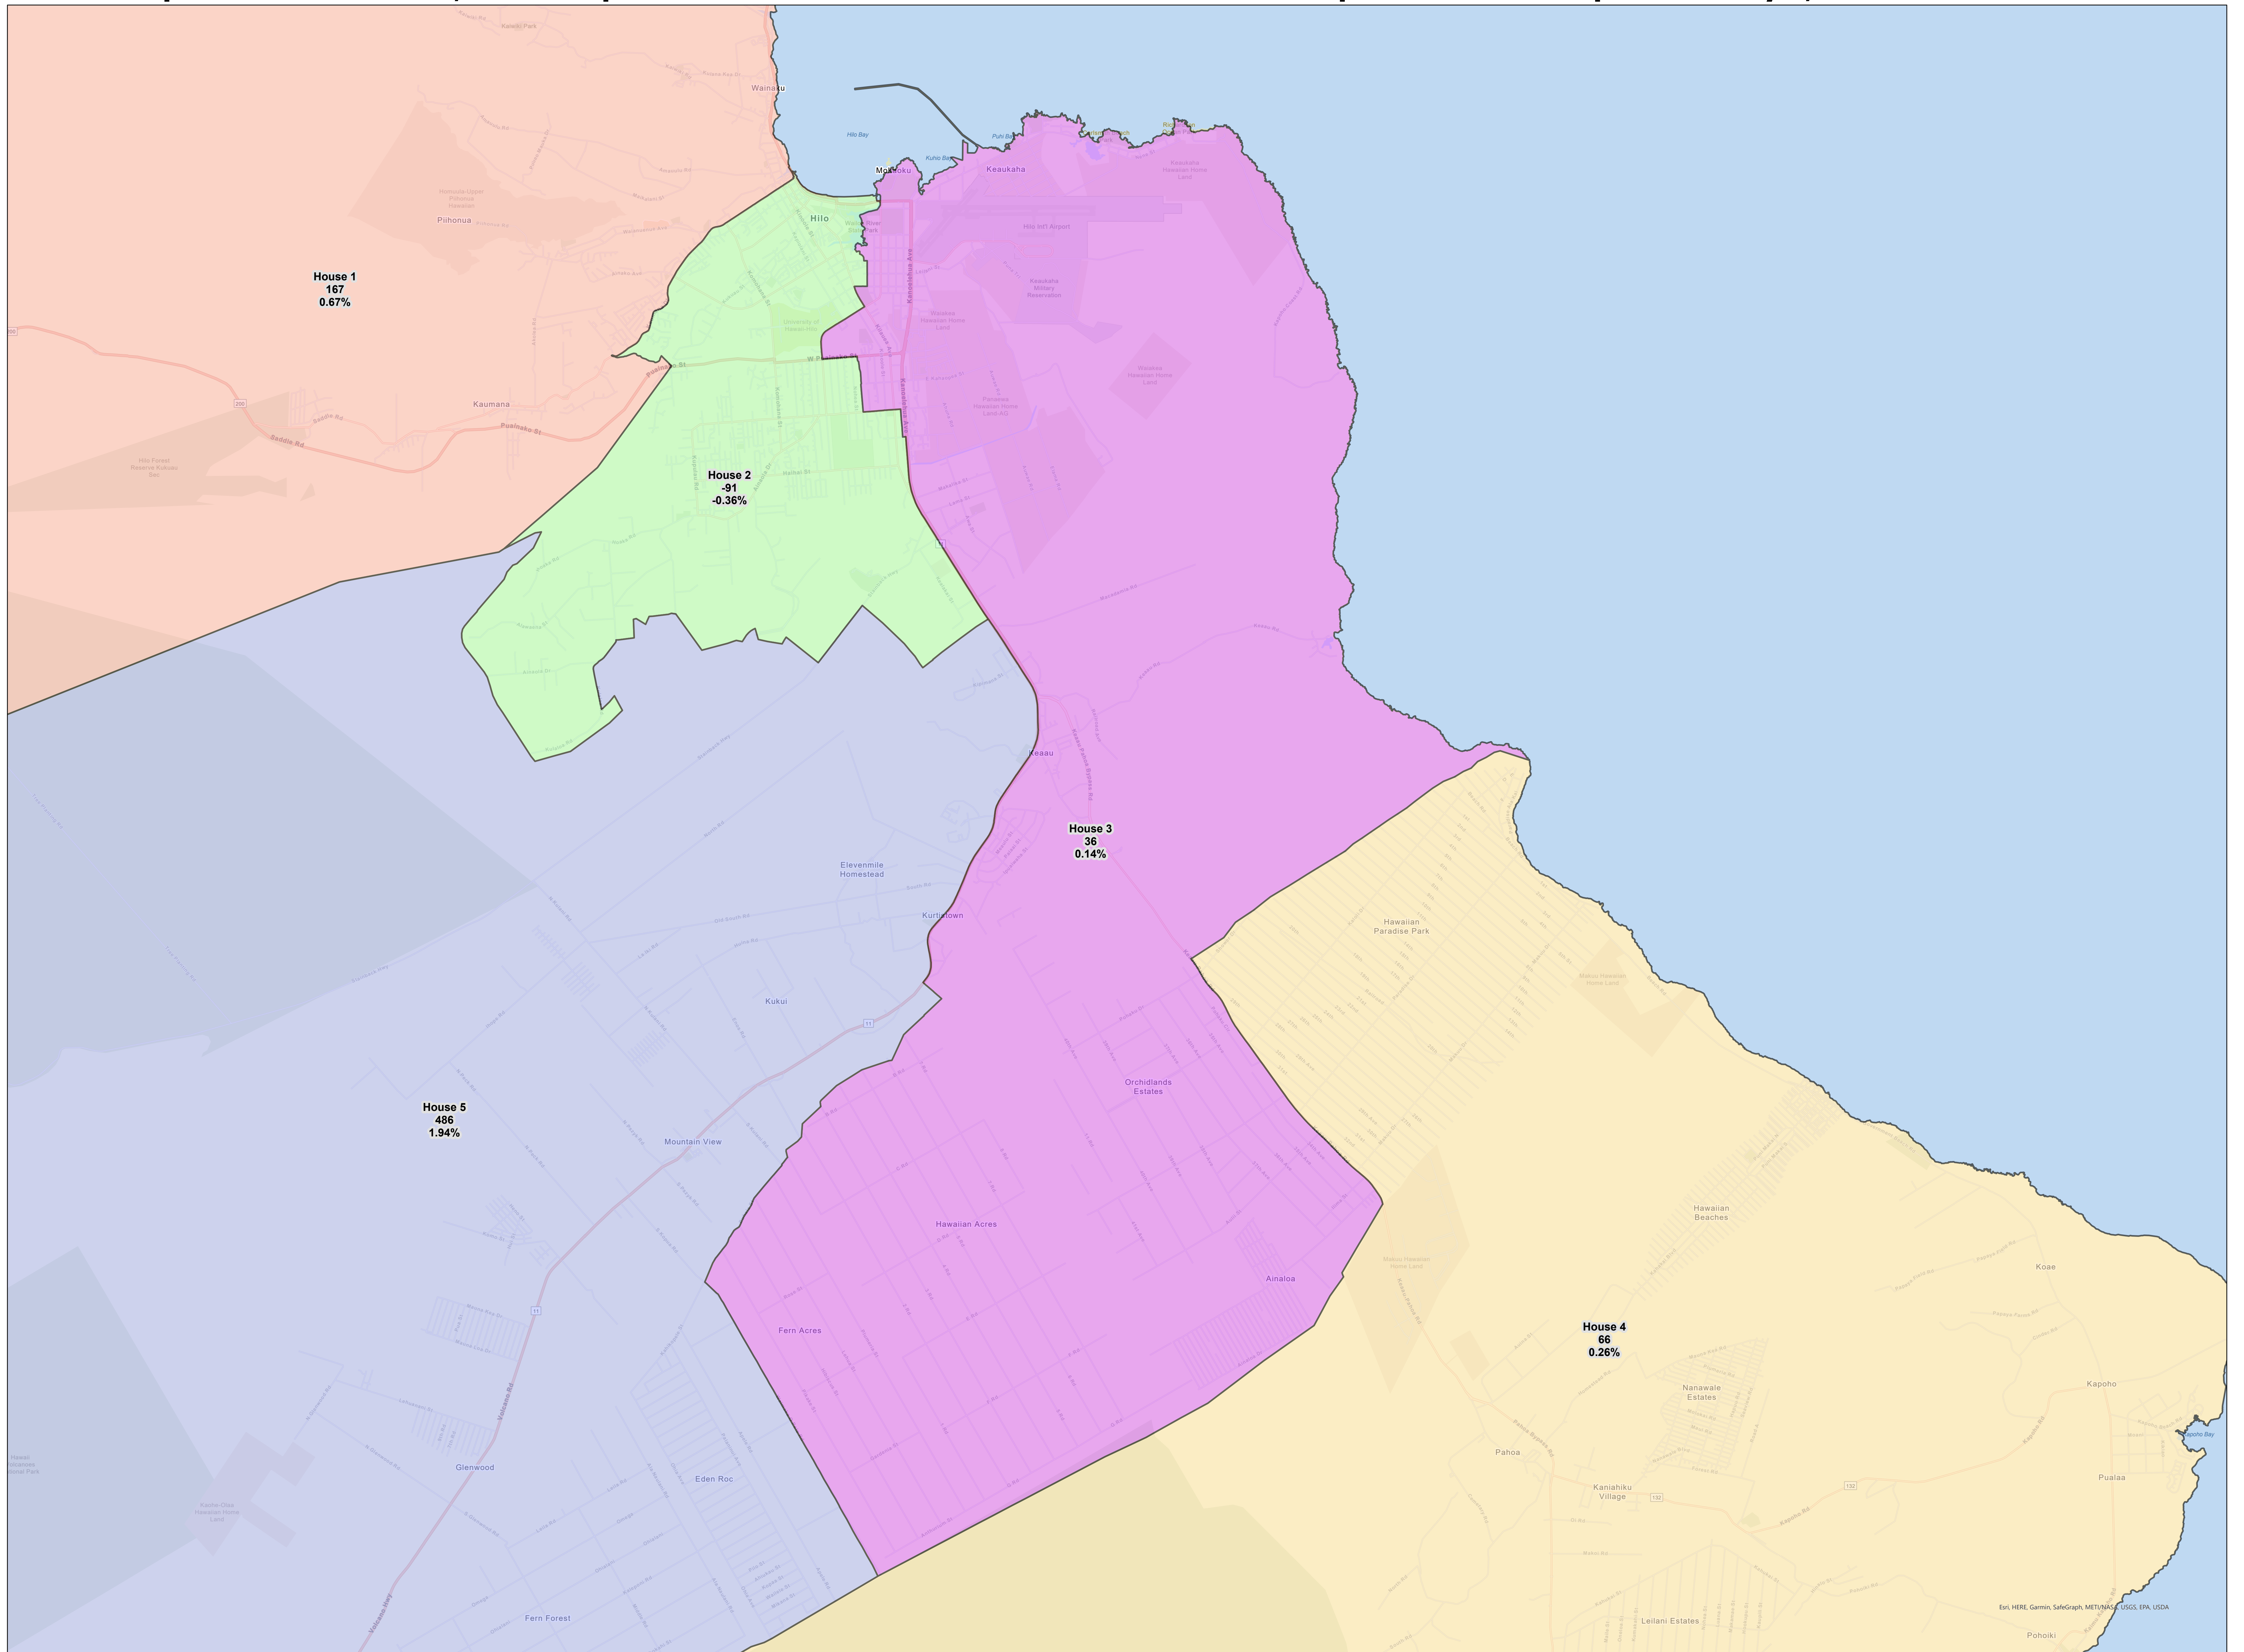

District Map: House 3 - Jan. 13, 2022 Proposed Hawaii State House Plan on v1231 Hawaii Population Base adopted January 6, 2022