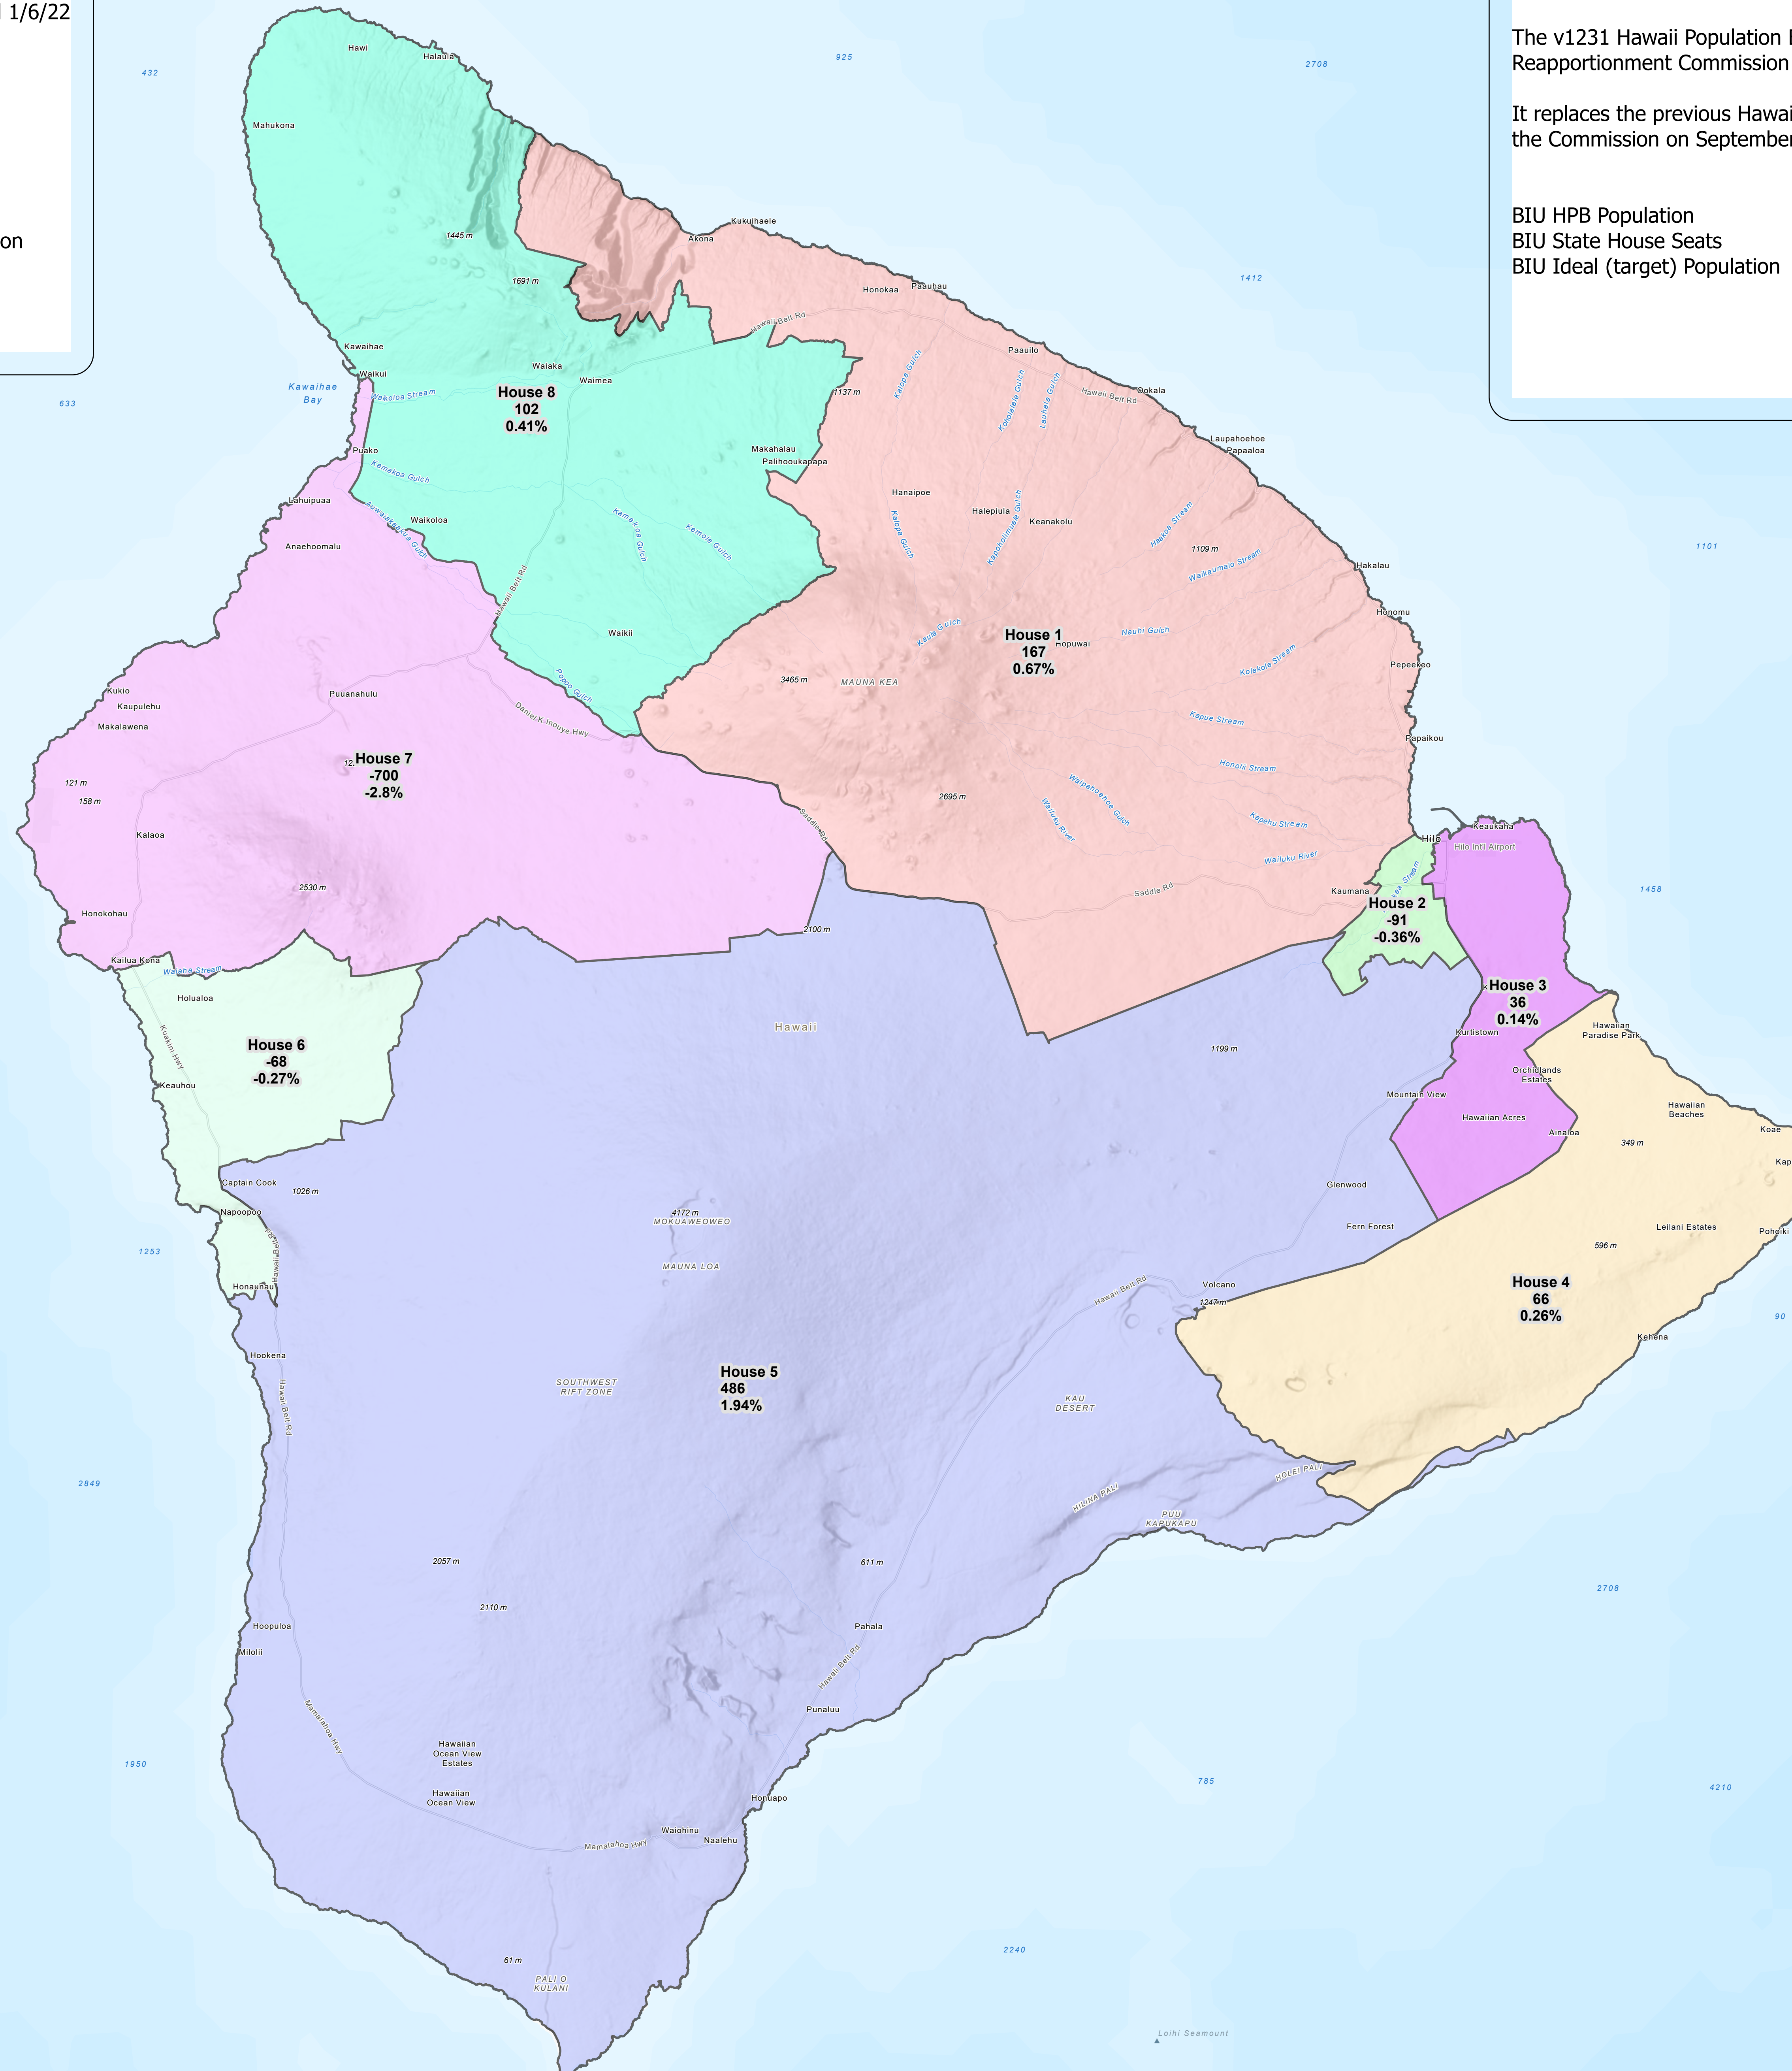

HAWAII REAPPORTIONMENT COMMISSION 2021-22
2022 Proposed Plans on v1231 Hawaii Population Base (HPB) adopted 1/6/22

Proposed Plan: Hawaii State House
 To be proposed January 13, 2022
 overall (total) deviation = 4.74%
 highest deviation = 1.94% H5
 lowest deviation = -2.80% H7

Plan from the Technical Committee Permitted Interaction Group to be presented at the January 13, 2022 Hawaii Reapportionment Commission meeting.

Notes:

The v1231 Hawaii Population Base was adopted by the Hawaii Reapportionment Commission on January 6, 2022.

It replaces the previous Hawaii Population Base that had been adopted by the Commission on September 9, 2021.

BIU HPB Population	v1231 199,990	previous 200,090
BIU State House Seats	8	7
BIU Ideal (target) Population	24,999	28,584