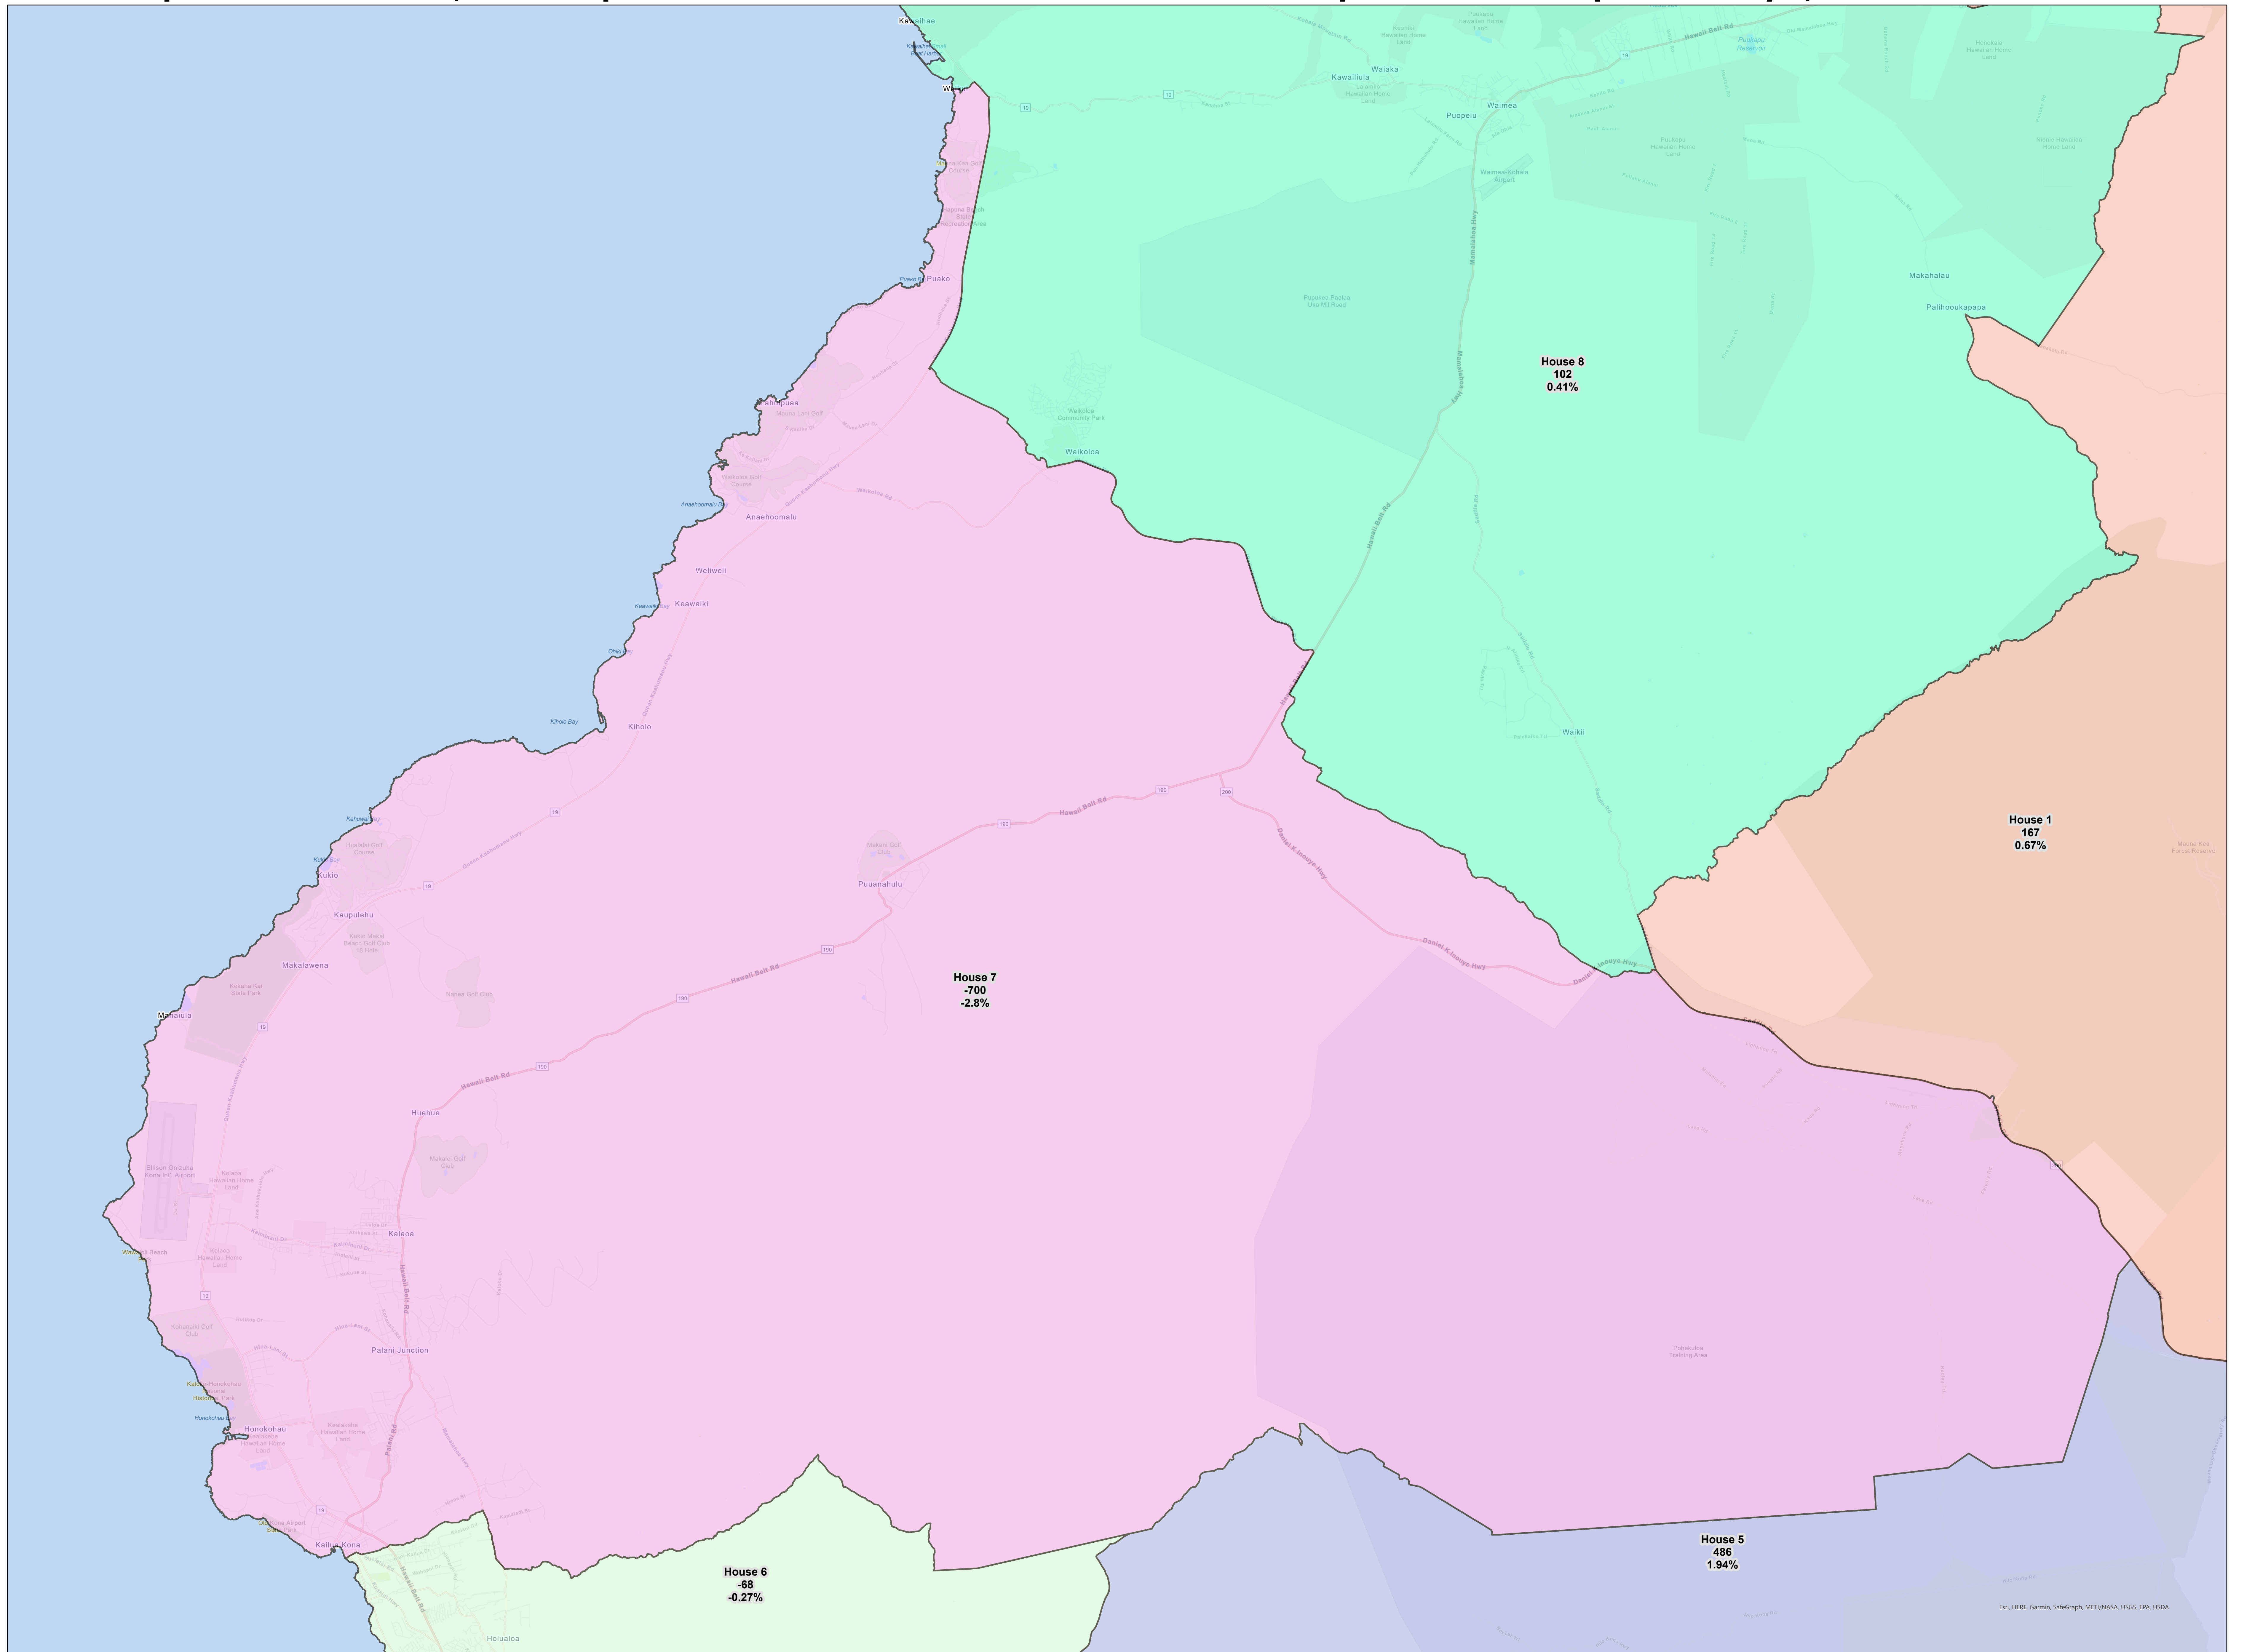

District Map: House 7 - Jan. 13, 2022 Proposed Hawaii State House Plan on v1231 Hawaii Population Base adopted January 6, 2022