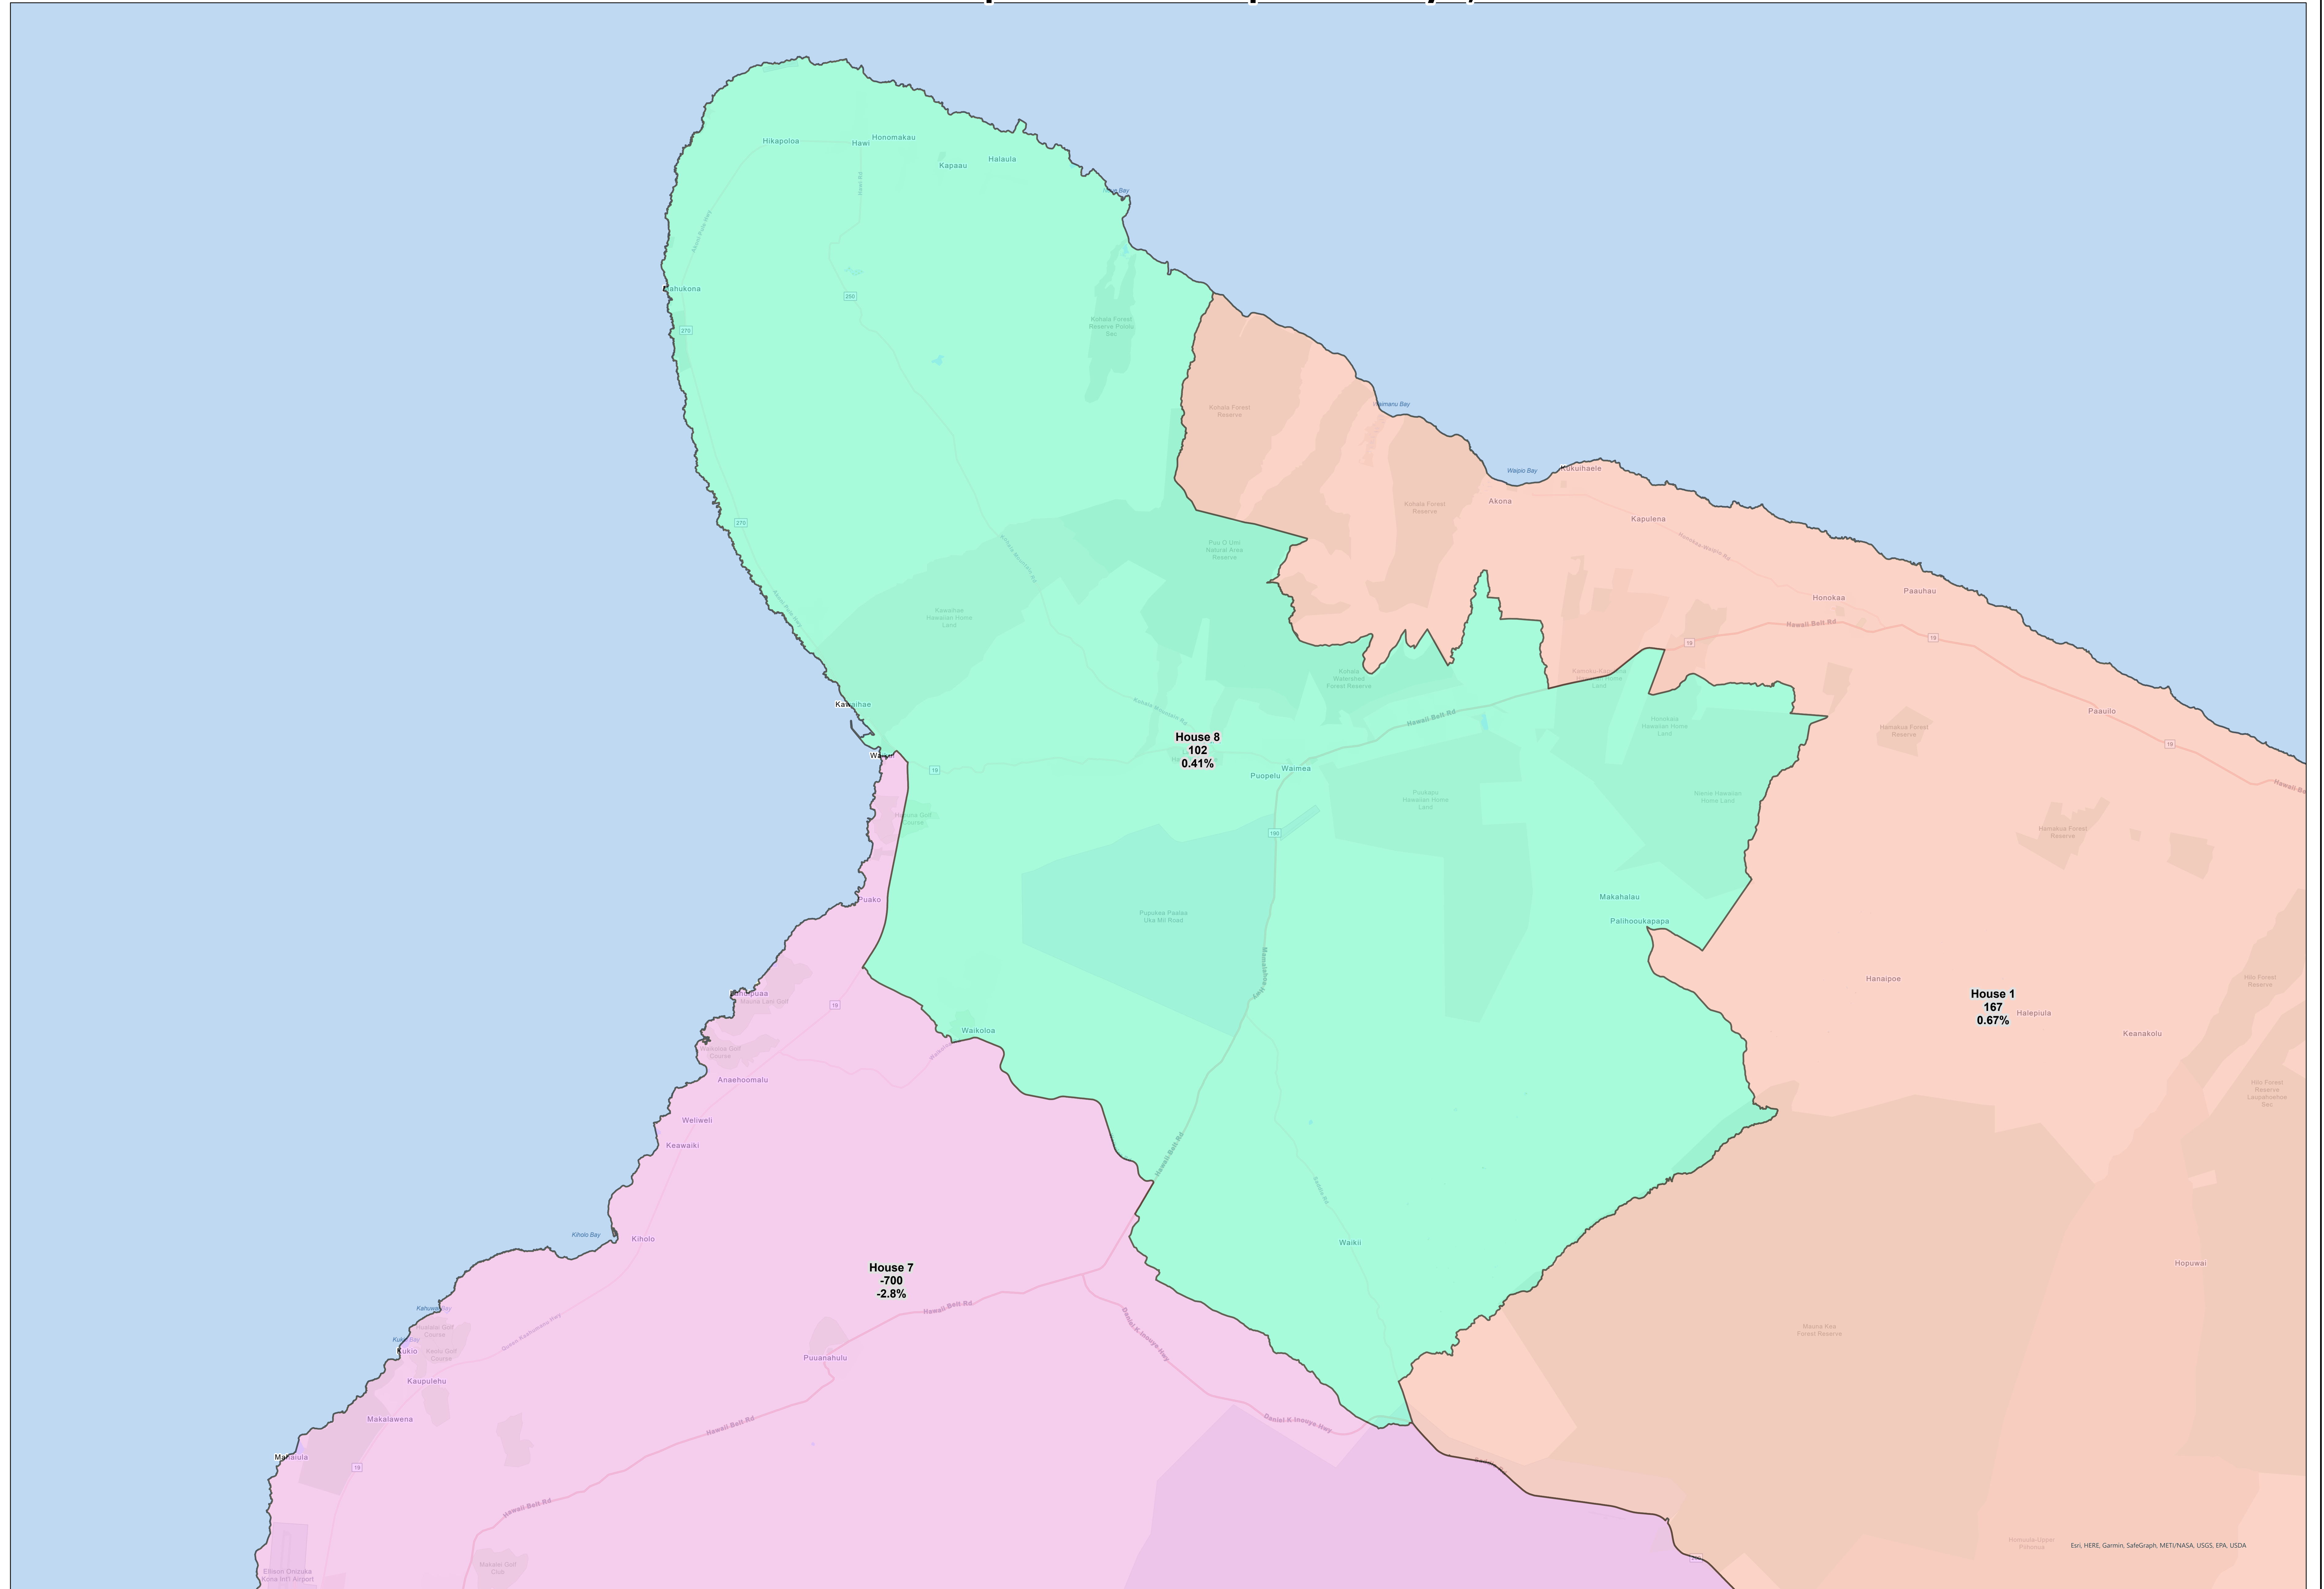

HAWAII REAPPORTIONMENT COMMISSION 2021-22
2022 Proposed Plans on v1231 Hawaii Population Base (HPB) adopted 1/6/22

Proposed Plan: Hawaii State House
 To be proposed January 13, 2022
 overall (total) deviation = 4.74%
 highest deviation = 1.94% H5
 lowest deviation = -2.80% H7

Plan from the Technical Committee Permitted Interaction Group to be presented at the January 13, 2022 Hawaii Reapportionment Commission meeting.

Notes:

The v1231 Hawaii Population Base was adopted by the Hawaii Reapportionment Commission on January 6, 2022.

It replaces the previous Hawaii Population Base that had been adopted by the Commission on September 9, 2021.

BIU HPB Population	v1231 199,990	previous 200,090
BIU State House Seats	8	7
BIU Ideal (target) Population	24,999	28,584

Esri, HERE, Garmin, Swisstopo, DeLorme, NAVTEQ, USGS, EPA, USGS, Esri, HERE, Garmin, Swisstopo, DeLorme, NAVTEQ, USGS, EPA, USGS

District Map: House 1 - Jan. 13, 2022 Proposed Hawaii State House Plan on v1231 Hawaii Population Base adopted January 6, 2022