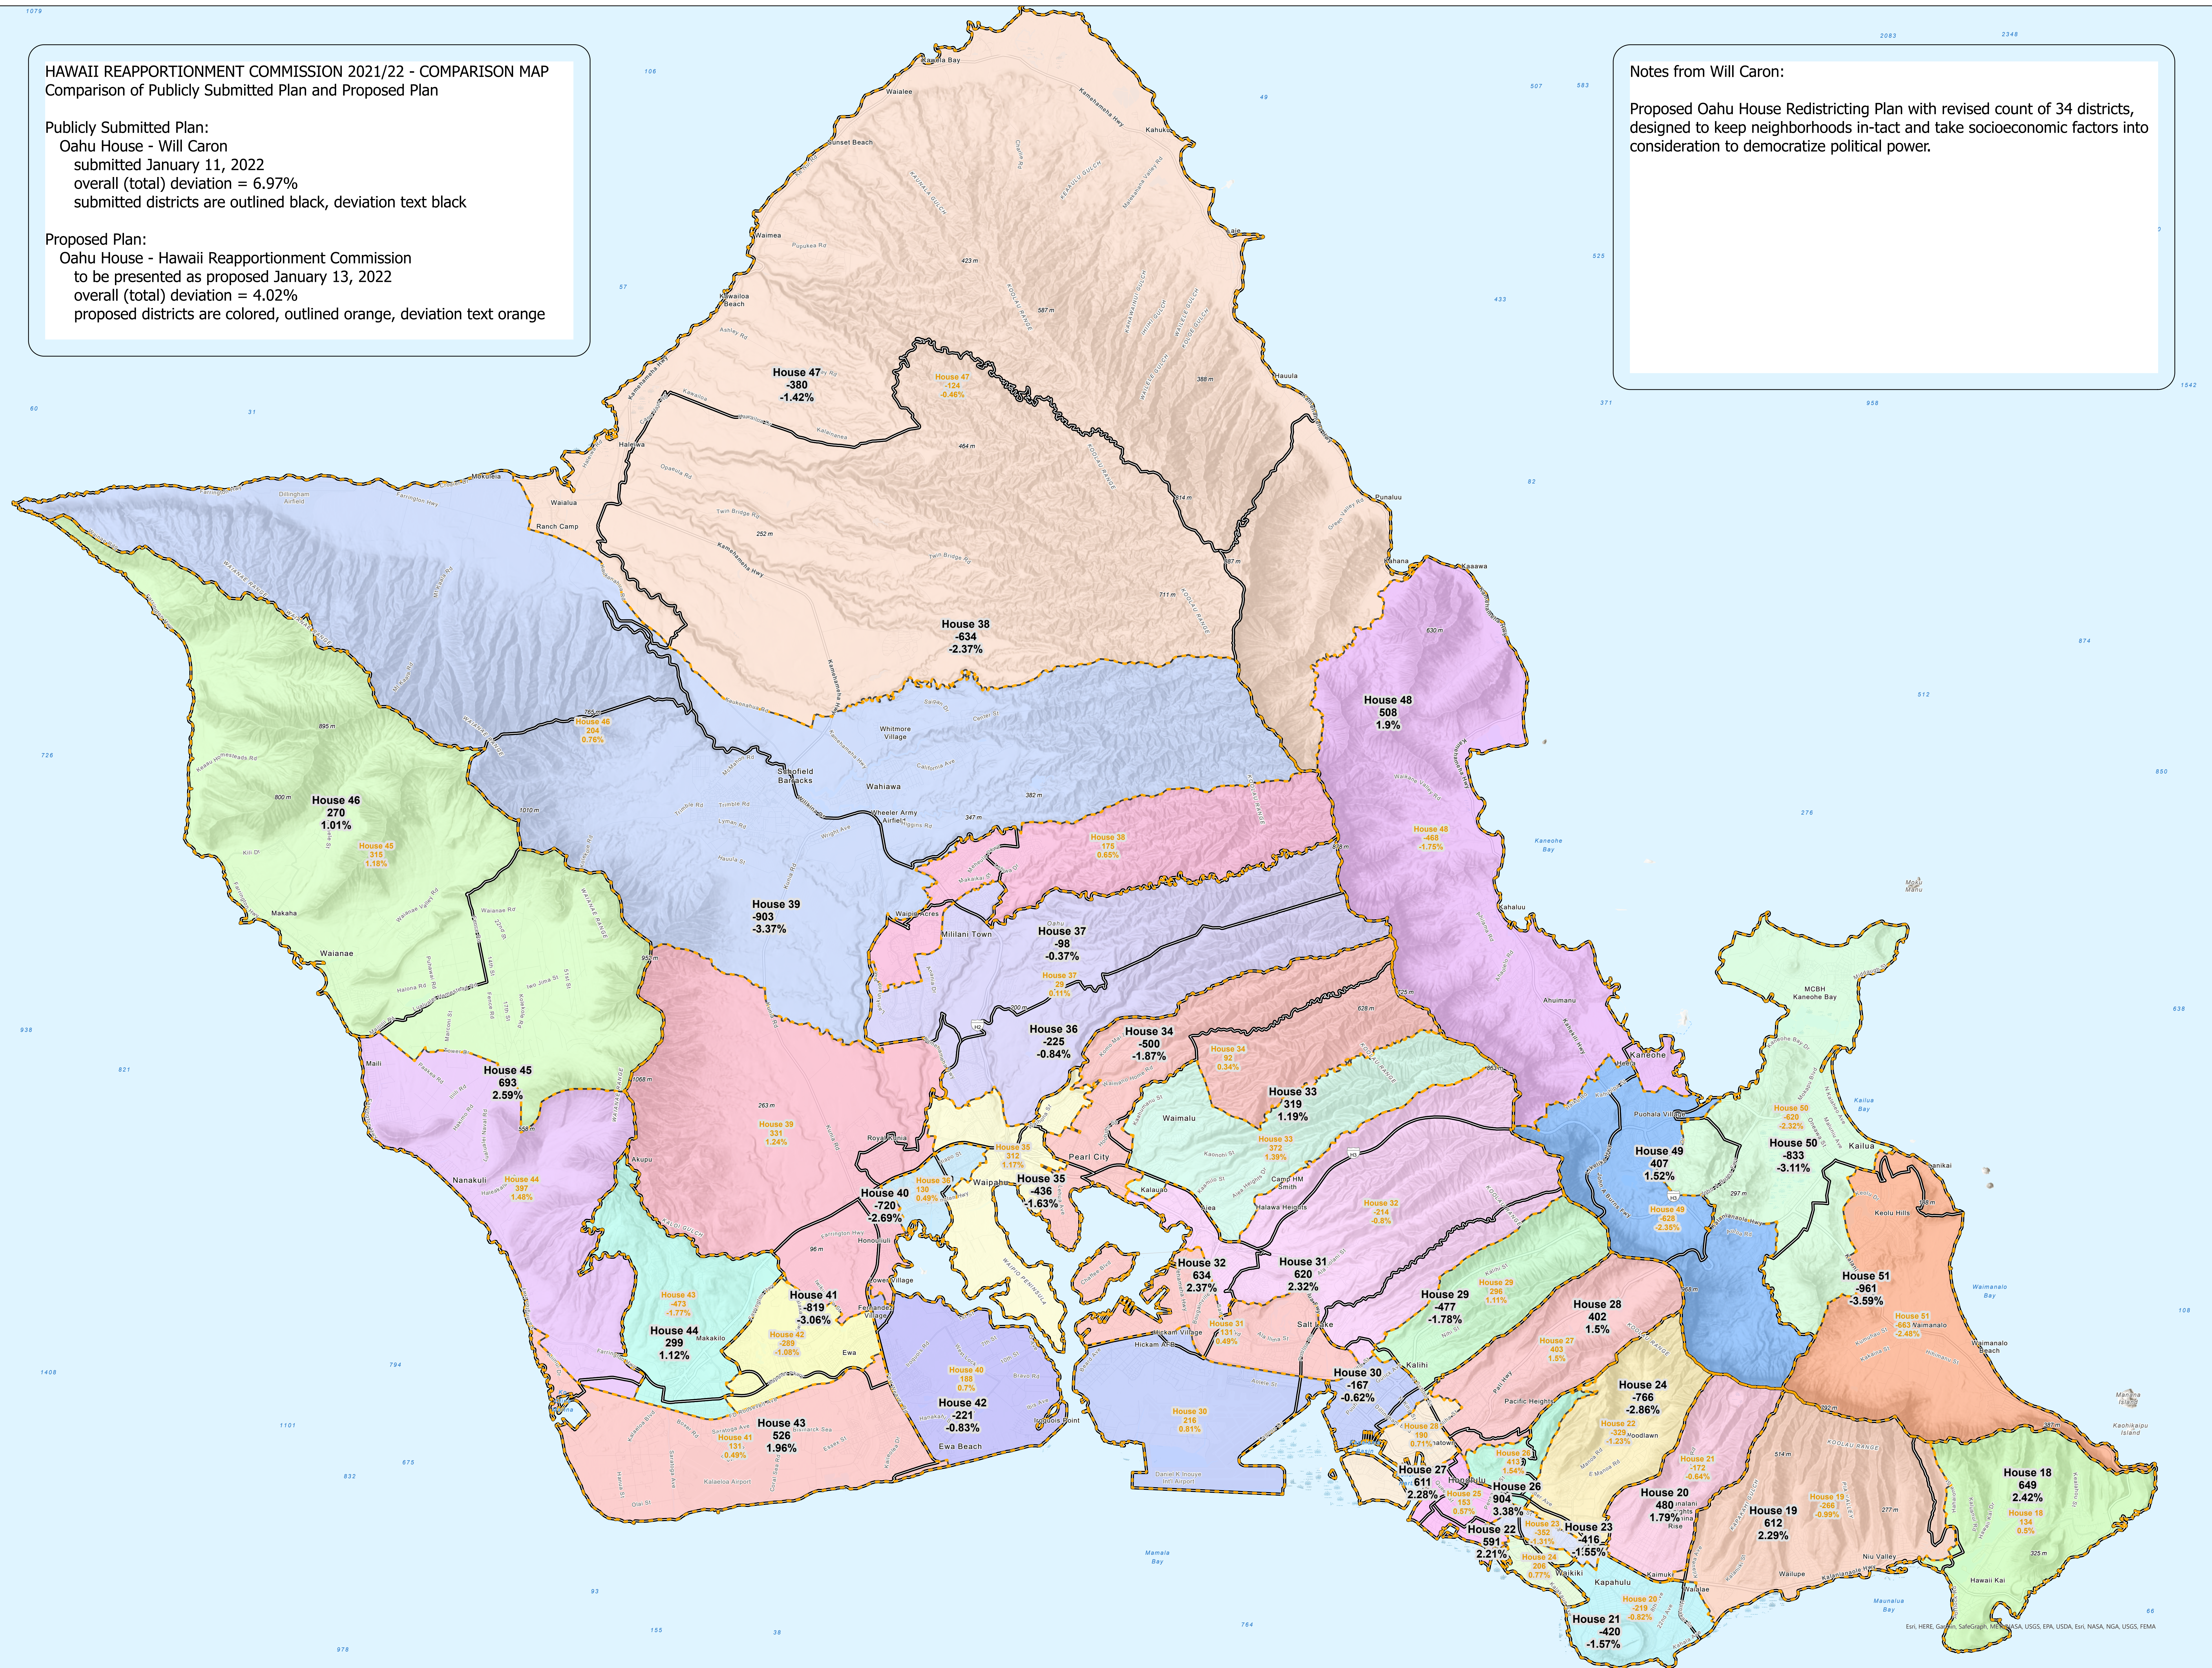

HAWAII REAPPORTIONMENT COMMISSION 2021/22 - COMPARISON MAP
Comparison of Publicly Submitted Plan and Proposed Plan

Publicly Submitted Plan:
Oahu House - Will Caron
submitted January 11, 2022
overall (total) deviation = 6.97%
submitted districts are outlined black, deviation text black

Proposed Plan:
Oahu House - Hawaii Reapportionment Commission
to be presented as proposed January 13, 2022
overall (total) deviation = 4.02%
proposed districts are colored, outlined orange, deviation text orange

Notes from Will Caron:

Proposed Oahu House Redistricting Plan with revised count of 34 districts, designed to keep neighborhoods in-tact and take socioeconomic factors into consideration to democratize political power.