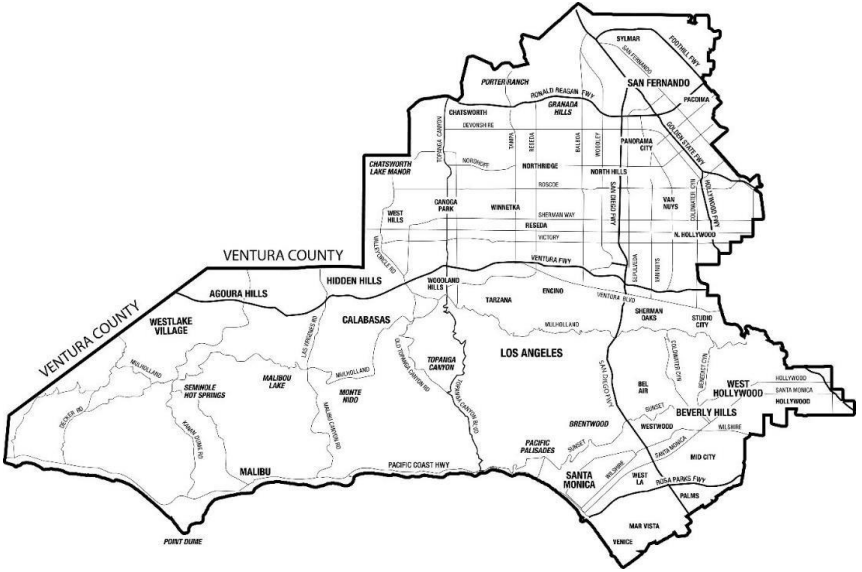

Third Supervisorial District Map

Lindsey P. Horvath

Supervisor, Third District

Population: 2,061,345*

Square Miles: 446.08

Lindseyhorvath.lacounty.gov

(213) 974-3333

ThirdDistrict@bos.lacounty.gov

821 Kenneth Hahn

Hall of Administration

500 W. Temple Street

Los Angeles, CA 90012

*2021 County Estimate

Third District Cities and Communities

Cities

Agoura Hills
Beverly Hills
Calabasas
Hidden Hills
Malibu
San Fernando
Santa Monica
West Hollywood
Westlake Village

Los Angeles City

(continued)

Panorama City
Porter Ranch
Rancho Park
Regent Square
Reseda
Reseda Ranch
Reynier Village
Sherman Oaks (portion)
South Carthay (portion)
Studio City (portion)
Sun Valley (portion)
Sylmar
Tarzana
Valley Glen
Van Nuys
Venice (portion)
West Hills
West Los Angeles
Westwood
Winnetka
Woodland Hills

Ciudades y Comunidades del Tercer Distrito

Ciudades

Agoura Hills
Beverly Hills
Calabasas
Hidden Hills
Malibu
San Fernando
Santa Monica
West Hollywood
Westlake Village

Áreas No

Incorporadas

Franklin Canyon
Lake Manor
Miracle Mile
Santa Monica
Mountains
West Chatsworth
West Los Angeles
West Hills