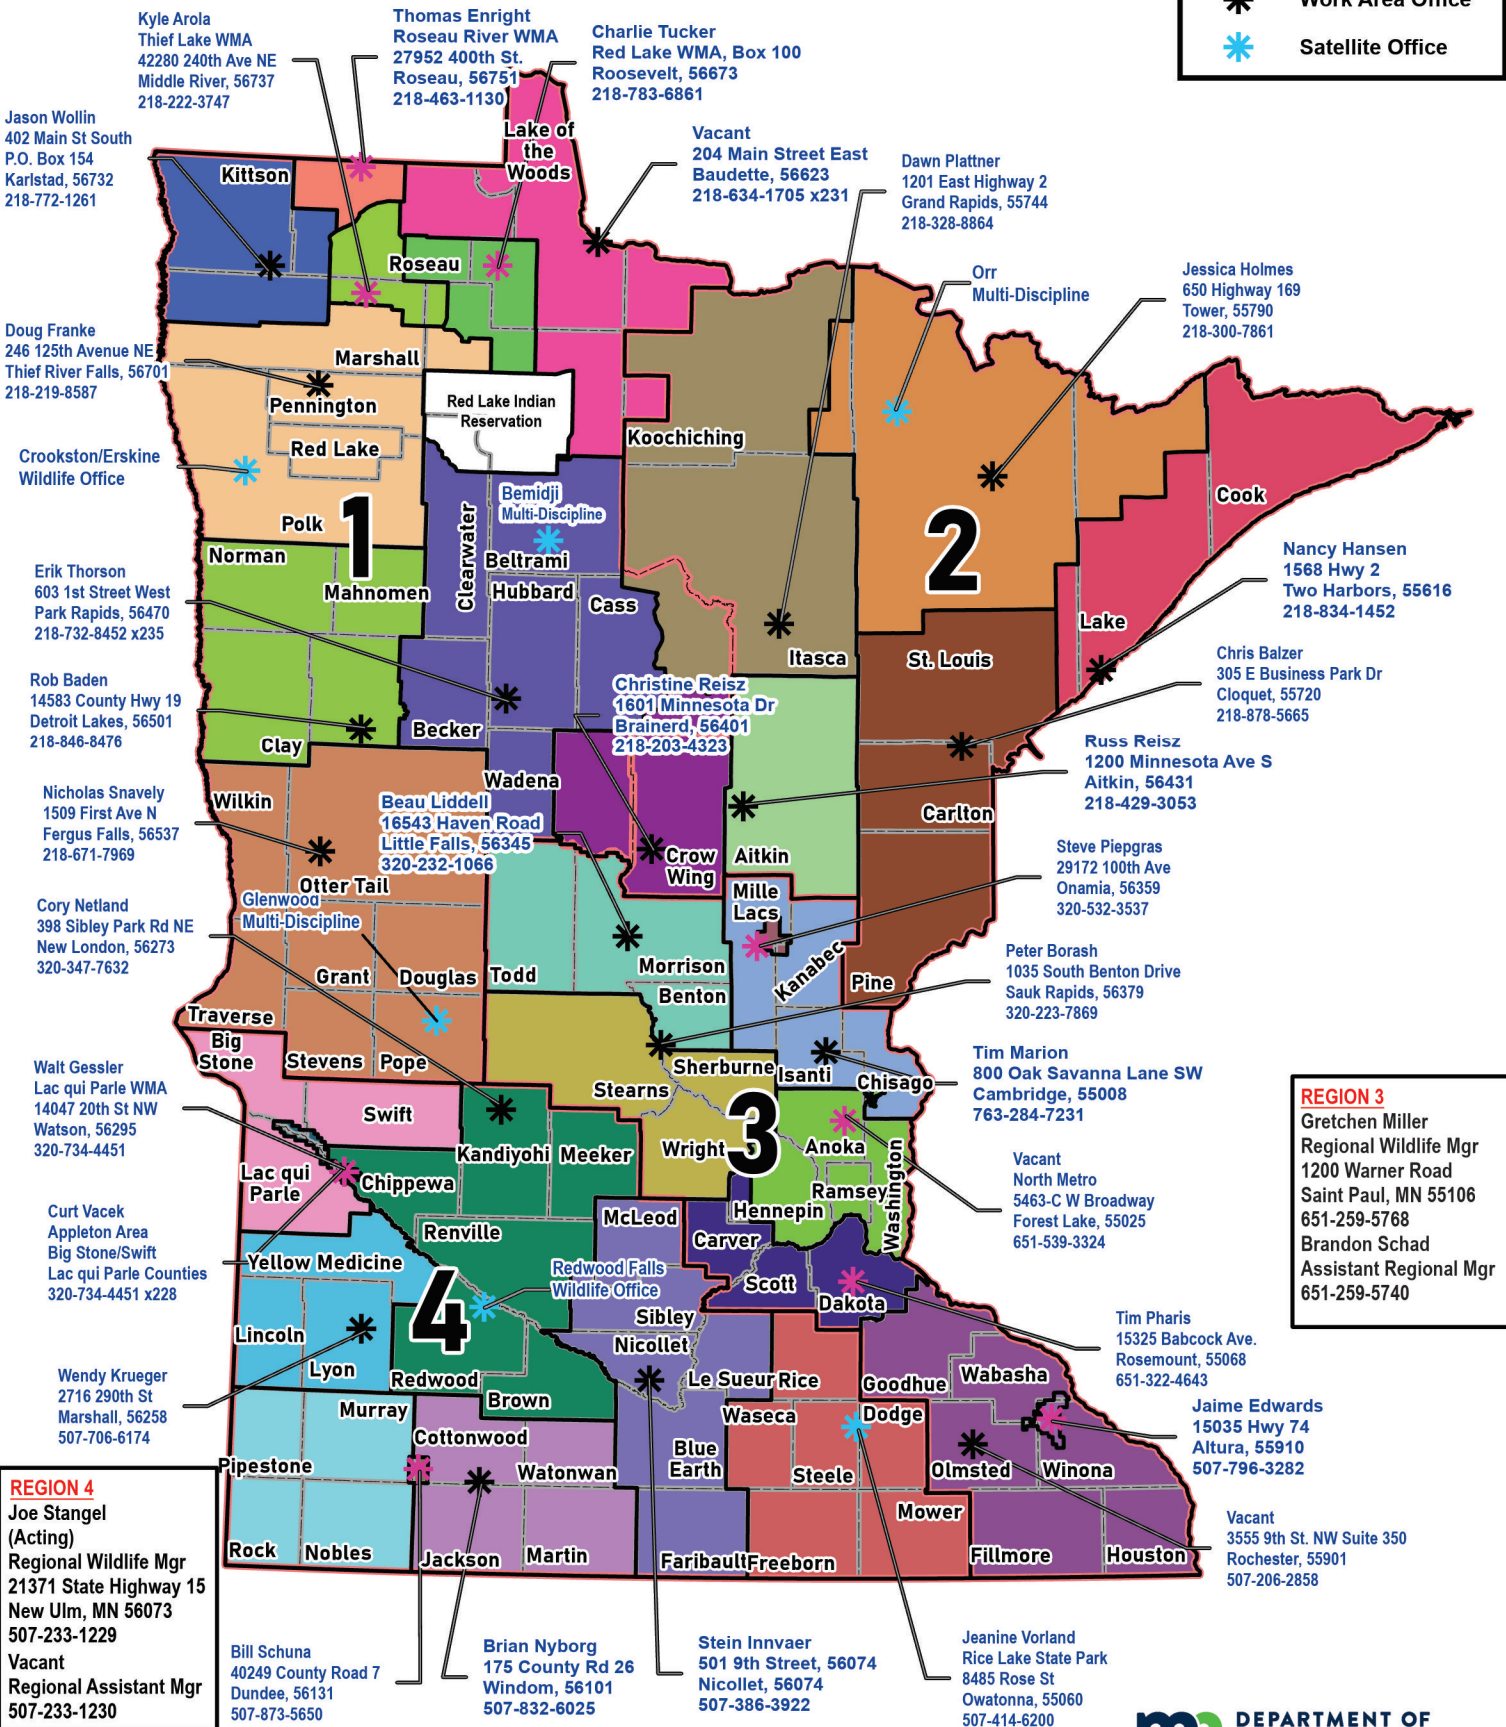

Angela Aarhus-Ward
Assistant Regional Mgr
218-328-8863

 DNR Regions

 County Boundaries

 WMA Office

 Work Area Office

 Satellite Office

Wildlife Area Name	Address	City	State	Zip code	Phone	Manager Name
Aitkin	1200 Minnesota Avenue S	Aitkin	MN	56431	218-429-3053	Russ Reisz
Appleton	Lac qui Parle WMA, 14047 20th Street NW	Watson	MN	56295	320-734-4451 x228	Curt Vacek
Baudette	204 Main Street E	Baudette	MN	56623	218-395-6033	Vacant
Brainerd	1601 Minnesota Drive	Brainerd	MN	56401	218-203-4323	Christine Reisz
Cambridge	800 Oak Savanna Lane SW	Cambridge	MN	55008	763-284-7230	Tim Marion
North Metro	5463-C W Broadway	Forest Lake	MN	55025	651-539-3308	Vacant
Cloquet	305 E Business Park Drive	Cloquet	MN	55720	218-878-5663	Chris Balzer
Detroit Lakes	14583 County Highway 19	Detroit Lakes	MN	56501	218-846-8476	Rob Baden
Fergus Falls	1509 First Avenue N	Fergus Falls	MN	56537	218-671-7969	Nicholas Snavely
Grand Rapids	1201 E US Highway 2	Grand Rapids	MN	55744	218-328-8864	Dawn Plattner
Karlstad	202 North Main Street, PO Box 154	Karlstad	MN	56732	218-772-1261	Jason Wollin
Lac qui Parle	Lac qui Parle WMA, 14047 20th Street NW	Watson	MN	56295	320-734-4451	Walt Gessler
Little Falls	16543 Haven Road	Little Falls	MN	56345	320-232-1066	Beau Liddell
Marshall	1400 E Lyon, PO Box 111	Marshall	MN	56258	507-706-6174	Wendy Krueger
Mille Lacs WMA	29172 100th Avenue	Onamia	MN	56359	320-532-3537	Steve Piepgras
New London	398 Sibley Park Rd NE	New London	MN	56273	320-347-7632	Cory Netland
Nicollet	501 9th Street	Nicollet	MN	56074	507-386-3922	Stein Innvaer
Owatonna	Rice Lake State Park, 8485 Rose St	Owatonna	MN	55060	507-414-6200	Jeanine Vorland
Park Rapids	603 1st Street W	Park Rapids	MN	56470	218-732-8452 x235	Erik Thorson
Red Lake WMA	Red Lake WMA, Norris Camp, Box 100	Roosevelt	MN	56673	218-783-6861	Charlie Tucker
Rochester	2118 Campus Drive SE	Rochester	MN	55904	507-206-2858	Vacant
Roseau River WMA	Roseau River WMA, 27952 400th Street	Roseau	MN	56751	218-452-7617	Thomas Enright
Sauk Rapids	1035 S Benton Drive	Sauk Rapids	MN	56379	320-223-7871	Peter Borash
Slayton-Talcot Lake	40249 County Road 7	Slayton	MN	56131	507-873-5650	Bill Schuna
Talcot Lake WMA	40249 County Road 7	Dundee	MN	56131	507-873-5650	Bill Schuna
Thief Lake WMA	42280 240th Avenue NE	Middle River	MN	56737	218-633-7670	Kyle Arola
Thief River Falls	246 125th Avenue NE	Thief River Falls	MN	56701	218-219-8587	Doug Franke
Tower	650 US Highway 169	Tower	MN	55790	218-300-7861	Jessica Holmes
Two Harbors	1568 US Highway 2	Two Harbors	MN	55616	218-834-1452	Nancy Hansen
Vermillion River Complex	15325 Babcock Avenue	Rosemount	MN	55068	651-322-4643	Tim Pharis
Whitewater WMA	15035 MN Highway 74	Altura	MN	55910	507-796-3281	Jaime Edwards
Windom	175 County Road 26	Windom	MN	56101	507-832-6025	Brian Nyborg