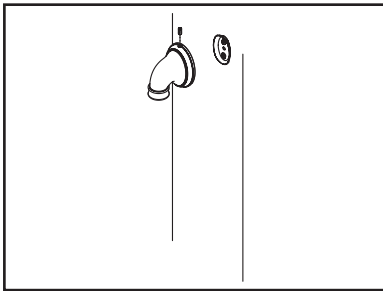

### Warnings and Notes:

Check with local plumbing code requirements before installation.  
This product should be installed by a local listed plumber.  
**Do not use plumbers putty on threads.**

### Installation Steps:

Handheld Shower Set

(1) Drill four 1/4" holes as shown in the drawing. Using hammer to tap plastic anchors into the holes and flush with the wall. Secure the mounting plates on wall with help of mounting screws. Make sure two mounting plates are 25-1/4" apart

(2) Place top mount on the mounting plate. Tighten mounting screw on the side of top mount. Place slide bar to top mount.

(3) Place slide bar to bottom mount. Place bottom mount on mounting plate. Tighten mounting screw on the side of bottom mount. Align the notch on the bottom of slide bar so the notch faces back on bottom mount. Tighten Allen screw by using 3/32" Allen wrench.