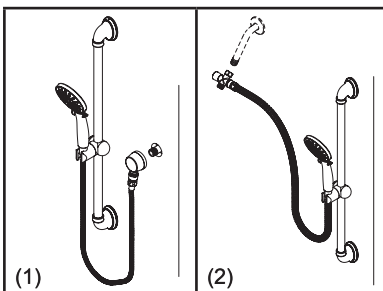

### Warnings and Notes:

Check with local plumbing code requirements before installation.  
This product should be installed by a local listed plumber.  
**Do not use plumbers putty on threads.**

### Installation Steps:

Handheld Shower Set

(1) Drill four 1/4" holes as shown in the drawing. Using hammer to tap plastic anchors into the holes and flush with the wall. Secure the mounting plates on wall with help of mounting screws. Make sure two mounting plates are 25-1/4" apart

(2) Place top mount on the mounting plate. Tighten mounting screw on the side of top mount. Place slide bar to top mount.

(3) Place slide bar to bottom mount. Place bottom mount on mounting plate. Tighten mounting screw on the side of bottom mount. Align the notch on the bottom of slide bar so the notch faces back on bottom mount. Tighten Allen screw by using 3/32" Allen wrench.

(4) For P-4430(1):-Install drop ell to pipe nipple stretch out from the wall. Use silicon to caulk around drop ell to create water tight seal. For P-4420(2):-Install two way diverter to the shower arm. Install vacuum breaker to drop ell or two way diverter outlet end which connects to handheld showerhead hose. Make sure washers inside both hose connection ends. Connect handheld showerhead hose to vacuum breaker and the end with flow restrictor to handheld showerhead. Turn on water to check any leak.