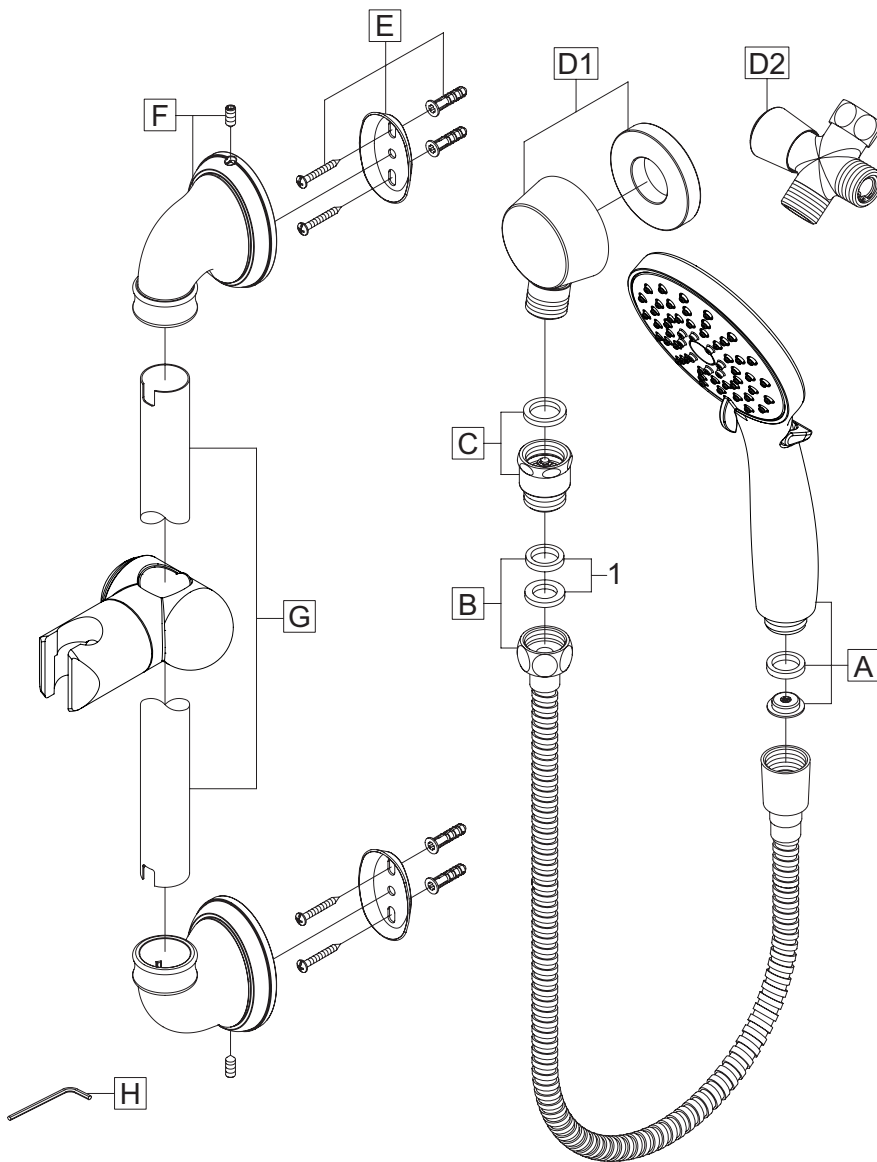

### Installation Steps:

Handheld Shower Set

(1) Drill four 1/4" holes as shown in the drawing. Using hammer to tap plastic anchors into the holes and flush with the wall. Secure the mounting plates on wall with help of mounting screws. Make sure two mounting plates are 25-1/4" apart

(2) Place top mount on the mounting plate. Tighten mounting screw on the side of top mount. Place slide bar to top mount.

(3) Place slide bar to bottom mount. Place bottom mount on mounting plate. Tighten mounting screw on the side of bottom mount. Align the notch on the bottom of slide bar so the notch faces back on bottom mount. Tighten Allen screw by using 3/32" Allen wrench.

(4) For P-4430(1):-Install drop ell to pipe nipple stretch out from the wall. Use silicon to caulk around drop ell to create water tight seal. For P-4420(2):-Install two way diverter to the shower arm. Install vacuum breaker to drop ell or two way diverter outlet end which connects to handheld showerhead hose. Make sure washers inside both hose connection ends. Connect handheld showerhead hose to vacuum breaker and the end with flow restrictor to handheld showerhead. Turn on water to check any leak.

# Exploded Drawing:

\* Note: Please specify finish/color when ordering.

	ITEM #	DESCRIPTION
A	OP-660008*	1.75 GPM Handheld Showerhead
A	OP-660009*	1.5 GPM Handheld Showerhead
B	OP-460027*	60" SST Hose
C	OP-460020*	Vacuum Breaker
D1	OP-460006*	Drop Ell (For P-4430)
D2	OP-460013*	Two Way Diverter (For P-4420)
E	OP-560001	Mounting Kit
F	OP-460024*	Mount
G	OP-460010*	24" Slide Bar
H	X-5900010	2.5mm Allen Wrench
1	OP-460025	Washers