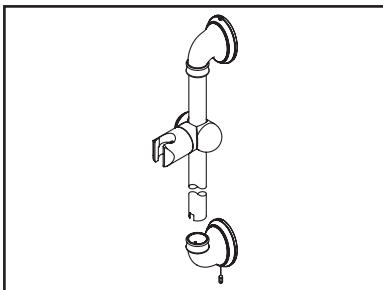

### Warnings and Notes:

Check with local plumbing code requirements before installation.  
This product should be installed by a local listed plumber.  
**Do not use plumbers putty on threads.**

### Installation Steps:

Handheld Shower Set

(1) Drill four 1/4" holes as shown in the drawing. Using hammer to tap plastic anchors into the holes and flush with the wall. Secure the mounting plates on wall with help of mounting screws. Make sure two mounting plates are 25-1/4" apart

(2) Place top mount on the mounting plate. Tighten mounting screw on the side of top mount. Place slide bar to top mount.

(3) Place slide bar to bottom mount. Place bottom mount on mounting plate. Tighten mounting screw on the side of bottom mount. Align the notch on the bottom of slide bar so the notch faces back on bottom mount. Tighten Allen screw by using 3/32" Allen wrench.

(4) For P-4430(1):-Install drop ell to pipe nipple stretch out from the wall. Use silicon to caulk around drop ell to create water tight seal. For P-4420(2):-Install two way diverter to the shower arm. Install vacuum breaker to drop ell or two way diverter outlet end which connects to handheld showerhead hose. Make sure washers inside both hose connection ends. Connect handheld showerhead hose to vacuum breaker and the end with flow restrictor to handheld showerhead. Turn on water to check any leak.