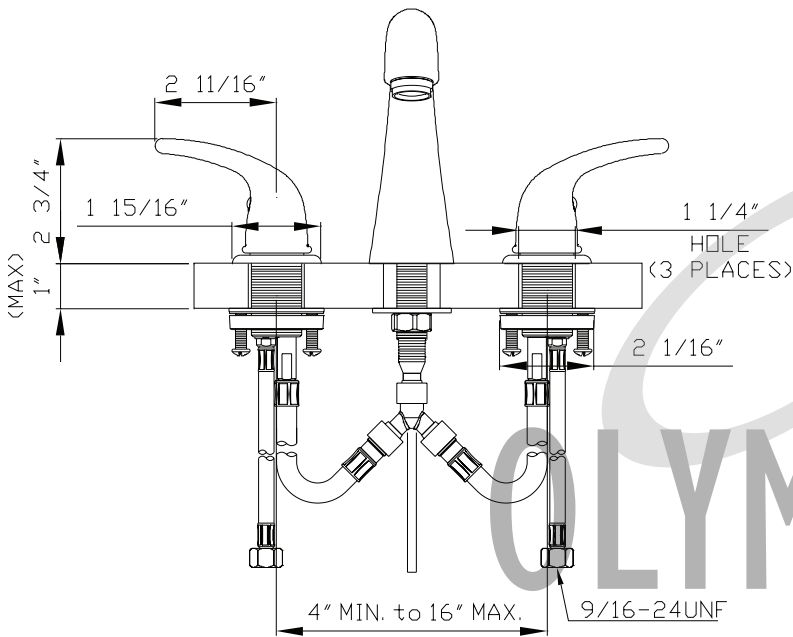

Brass Pop-Up Drain