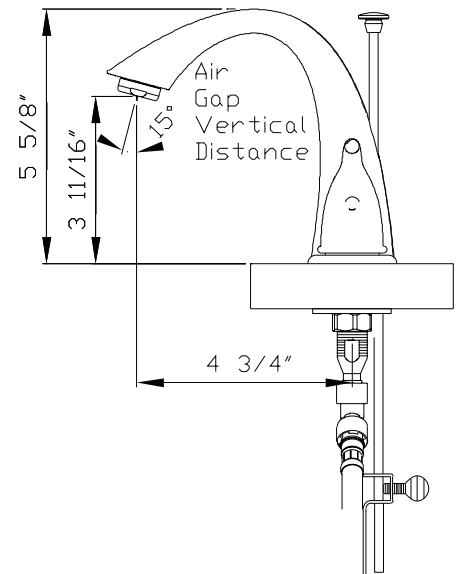

Brass Pop-Up Drain