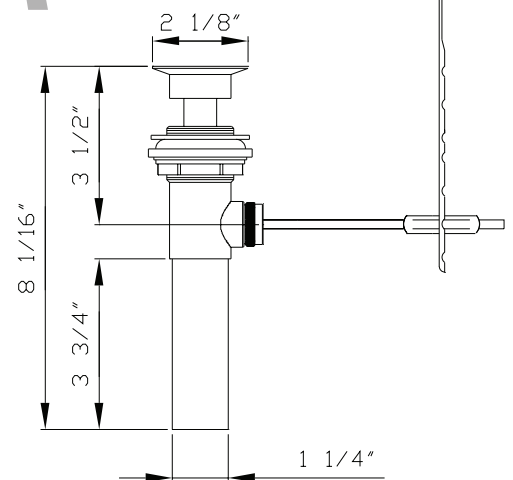

Brass Pop-Up Drain