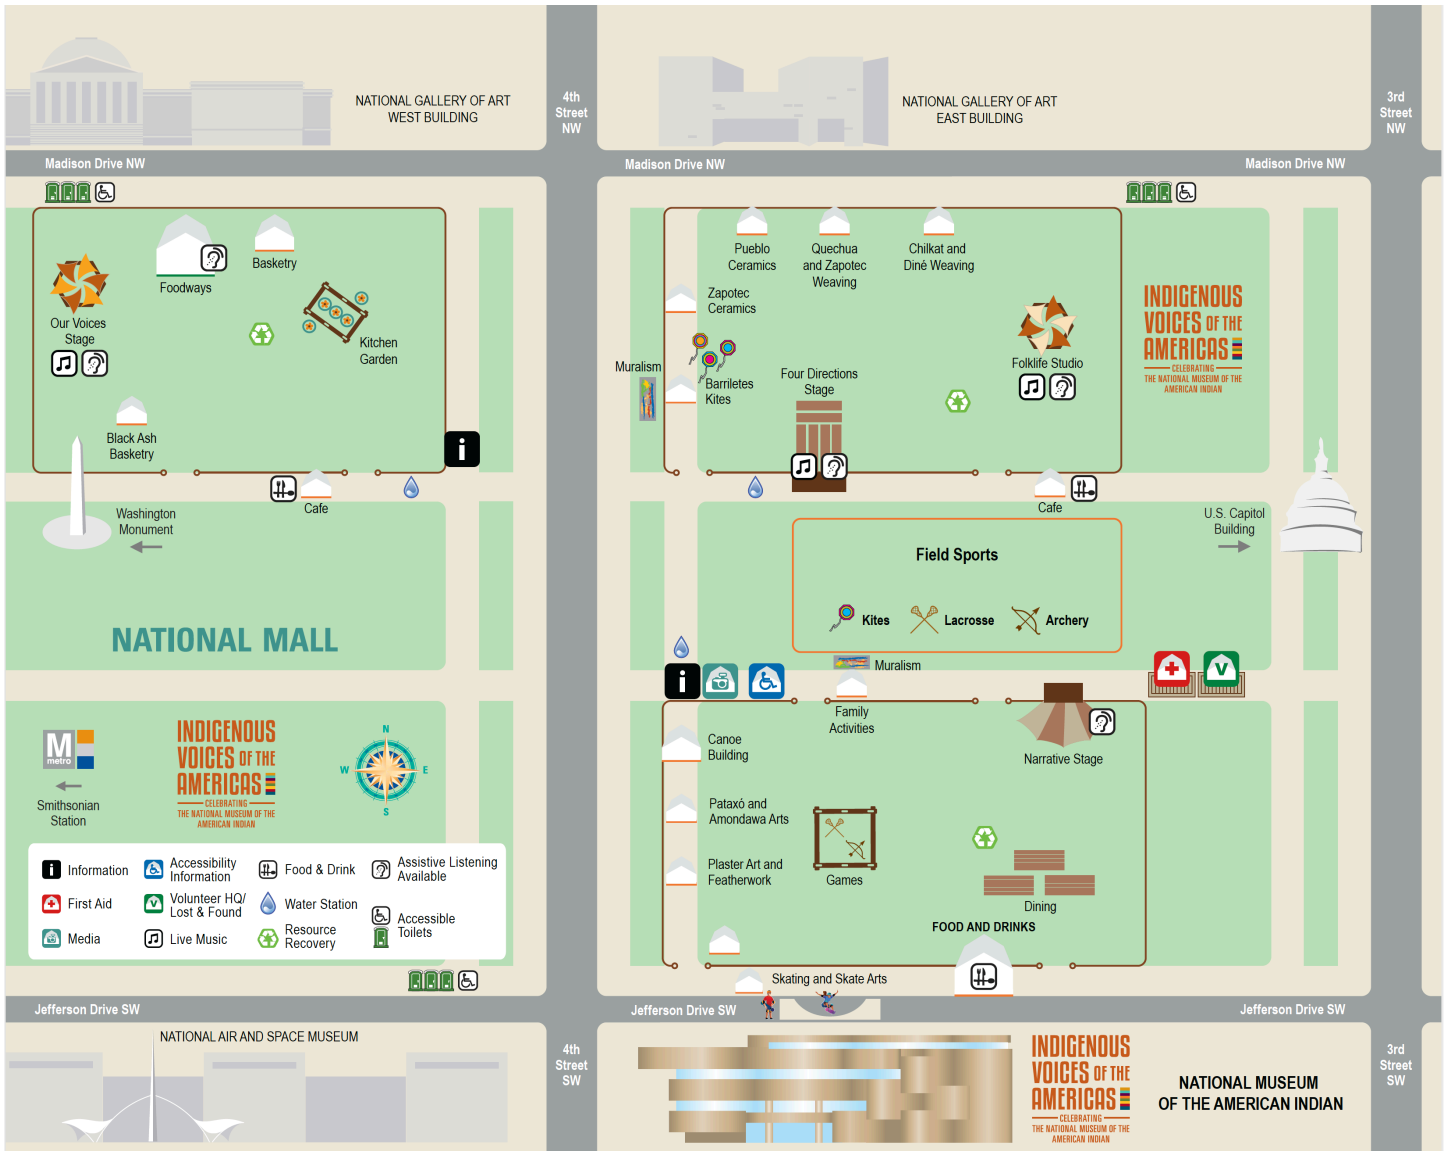

2024 SMITHSONIAN FOLKLIFE FESTIVAL

NATIONAL MUSEUM OF THE AMERICAN INDIAN

Indoor Festival venues
Open 10 AM – 5:30 PM

INDIGENOUS VOICES OF THE AMERICAS
— CELEBRATING —
THE NATIONAL MUSEUM OF THE AMERICAN INDIAN