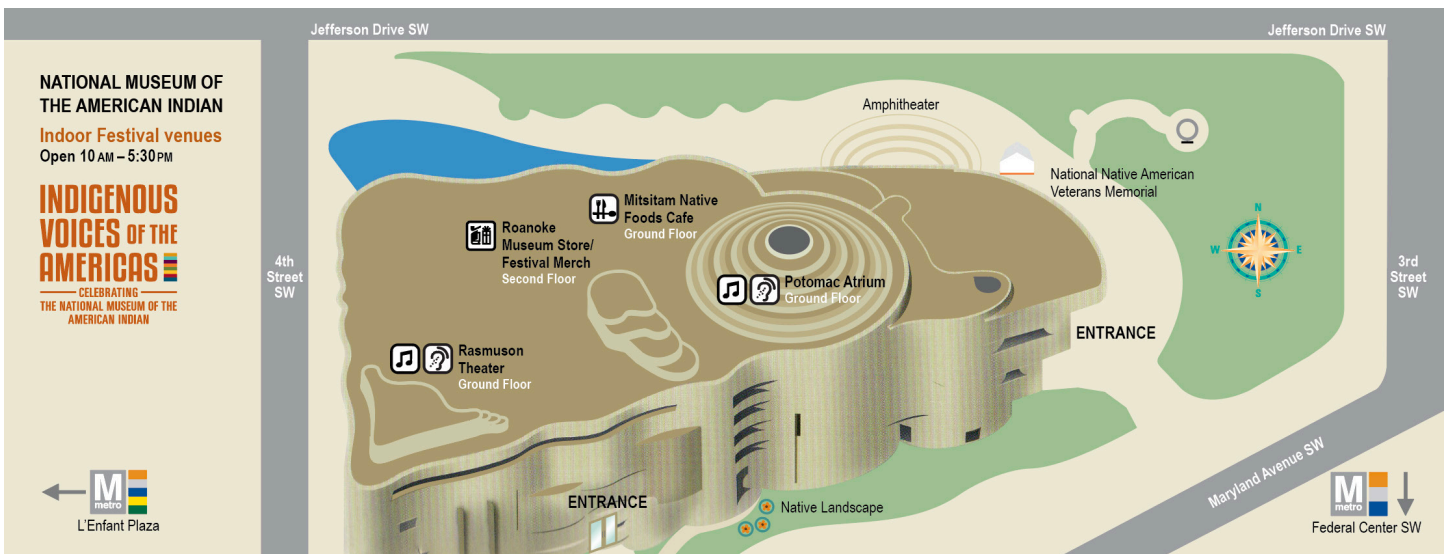

2024 SMITHSONIAN FOLKLIFE FESTIVAL

NATIONAL MUSEUM OF THE AMERICAN INDIAN

Indoor Festival venues
Open 10 AM – 5:30 PM

INDIGENOUS VOICES OF THE AMERICAS
— CELEBRATING —
THE NATIONAL MUSEUM OF THE AMERICAN INDIAN