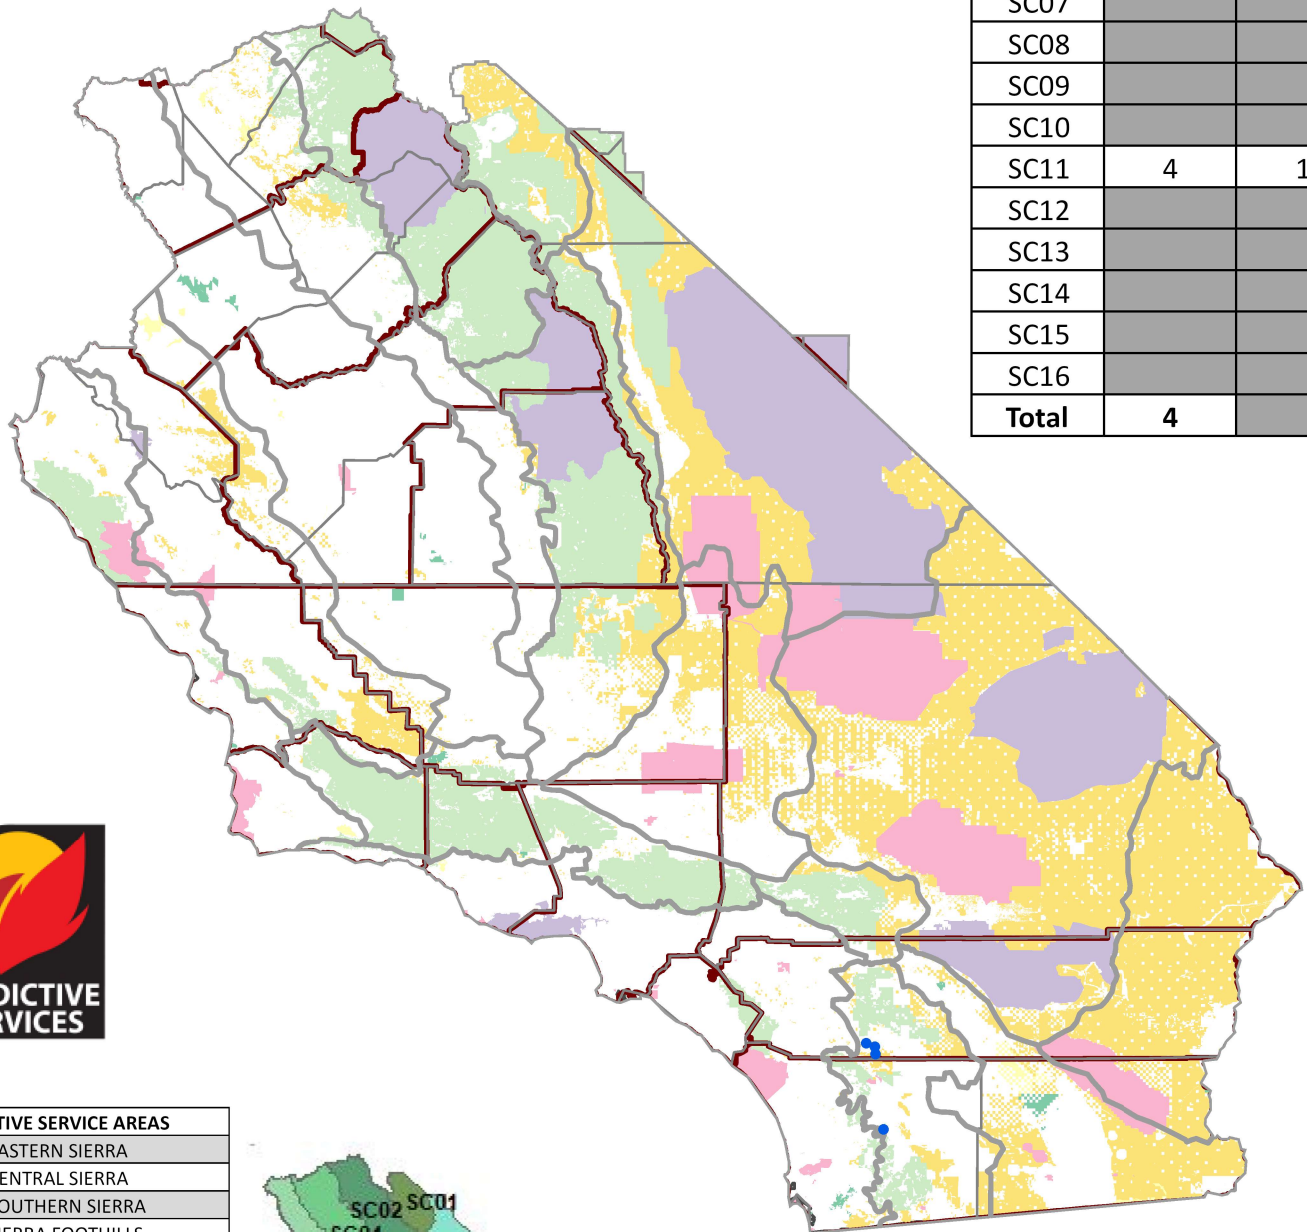

24-Hour Lightning Discharge Map

Monday, September 9, 2024

PSA	Strikes	LL
SC01		
SC02		
SC03		
SC04		
SC05		
SC06		
SC07		
SC08		
SC09		
SC10		
SC11	4	1
SC12		
SC13		
SC14		
SC15		
SC16		
Total	4	

PREDICTIVE SERVICE AREAS
01 EASTERN SIERRA
02 CENTRAL SIERRA
03 SOUTHERN SIERRA
04 SIERRA FOOTHILLS
05 CENTRAL VALLEY
06 CENTRAL COAST INTERIOR
07 CENTRAL COAST
08 SOUTH COAST
09 WESTERN MOUNTAINS
10 EASTERN MOUNTAINS
11 SOUTHERN MOUNTAINS
12 LOWER DESERTS
13 EASTERN DESERTS
14 CENTRAL MOJAVE
15 UPPER DESERTS
16 NORTHERN DESERTS