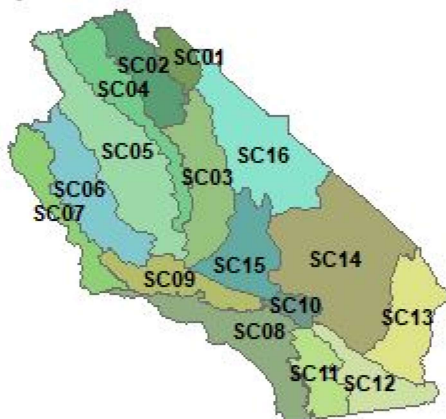

24-Hour Lightning Discharge Map

Monday, September 9, 2024

PSA	Strikes	LL
SC01		
SC02		
SC03		
SC04		
SC05		
SC06		
SC07		
SC08		
SC09		
SC10		
SC11	4	1
SC12		
SC13		
SC14		
SC15		
SC16		
Total	4	

PREDICTIVE SERVICE AREAS
01 EASTERN SIERRA
02 CENTRAL SIERRA
03 SOUTHERN SIERRA
04 SIERRA FOOTHILLS
05 CENTRAL VALLEY
06 CENTRAL COAST INTERIOR
07 CENTRAL COAST
08 SOUTH COAST
09 WESTERN MOUNTAINS
10 EASTERN MOUNTAINS
11 SOUTHERN MOUNTAINS
12 LOWER DESERTS
13 EASTERN DESERTS
14 CENTRAL MOJAVE
15 UPPER DESERTS
16 NORTHERN DESERTS