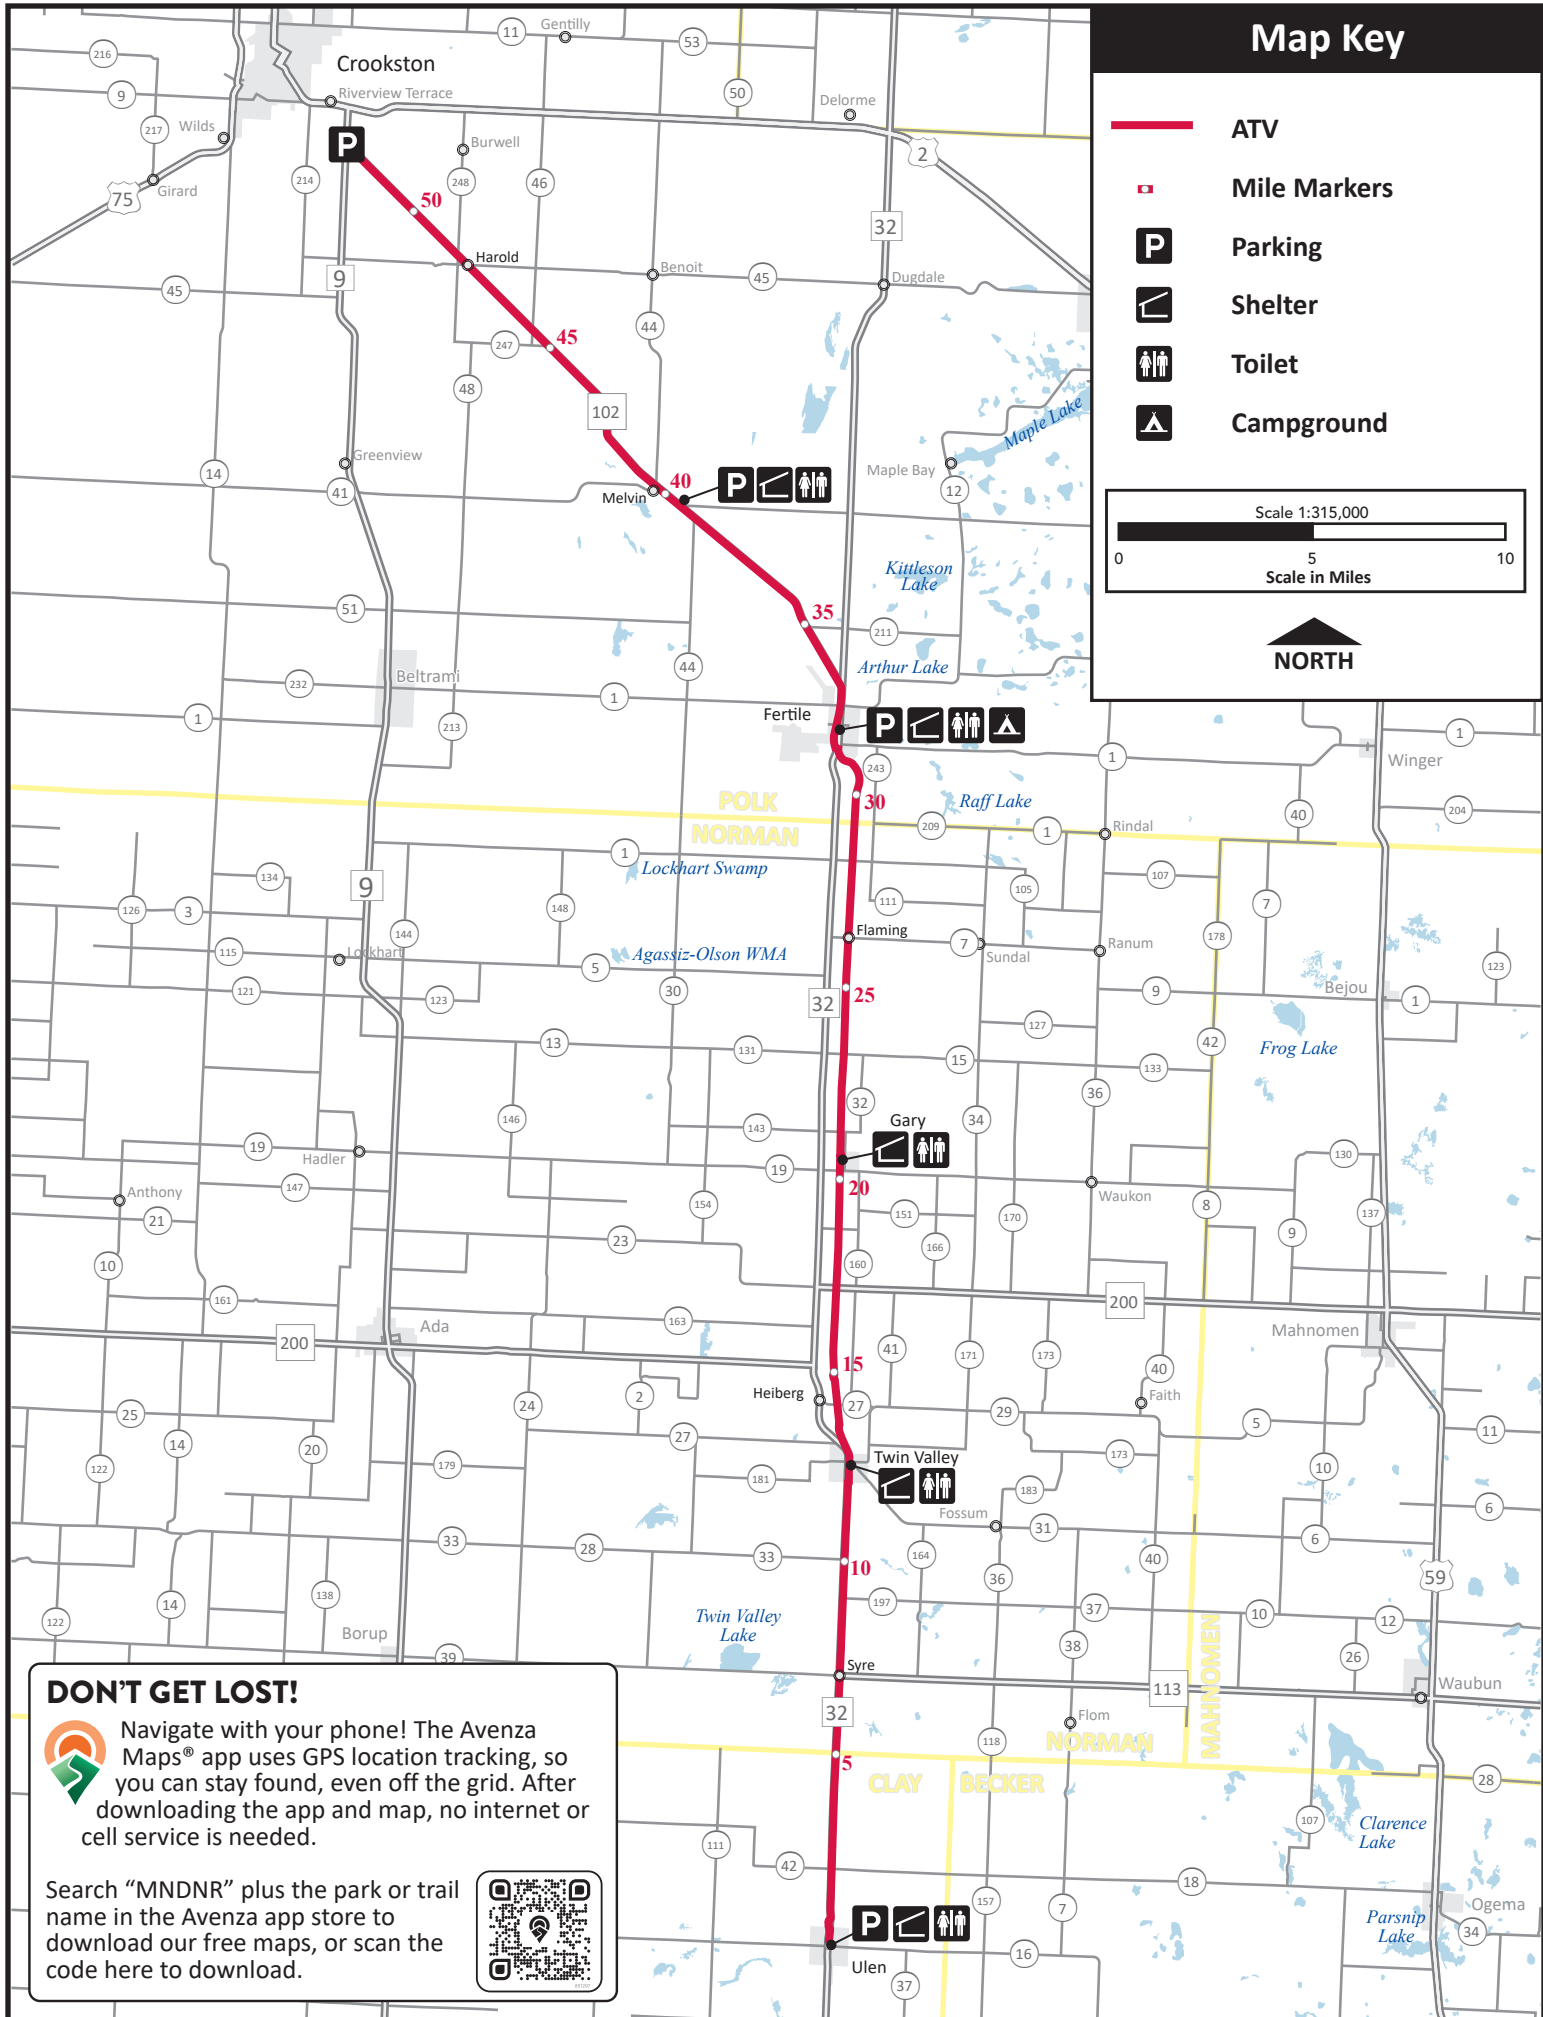

# Map Key

-  **ATV**
-  **Mile Markers**
-  **Parking**
-  **Shelter**
-  **Toilet**
-  **Campground**

## DON'T GET LOST!

 Navigate with your phone! The Avenza Maps® app uses GPS location tracking, so you can stay found, even off the grid. After downloading the app and map, no internet or cell service is needed.

Search "MNDNR" plus the park or trail name in the Avenza app store to download our free maps, or scan the code here to download.