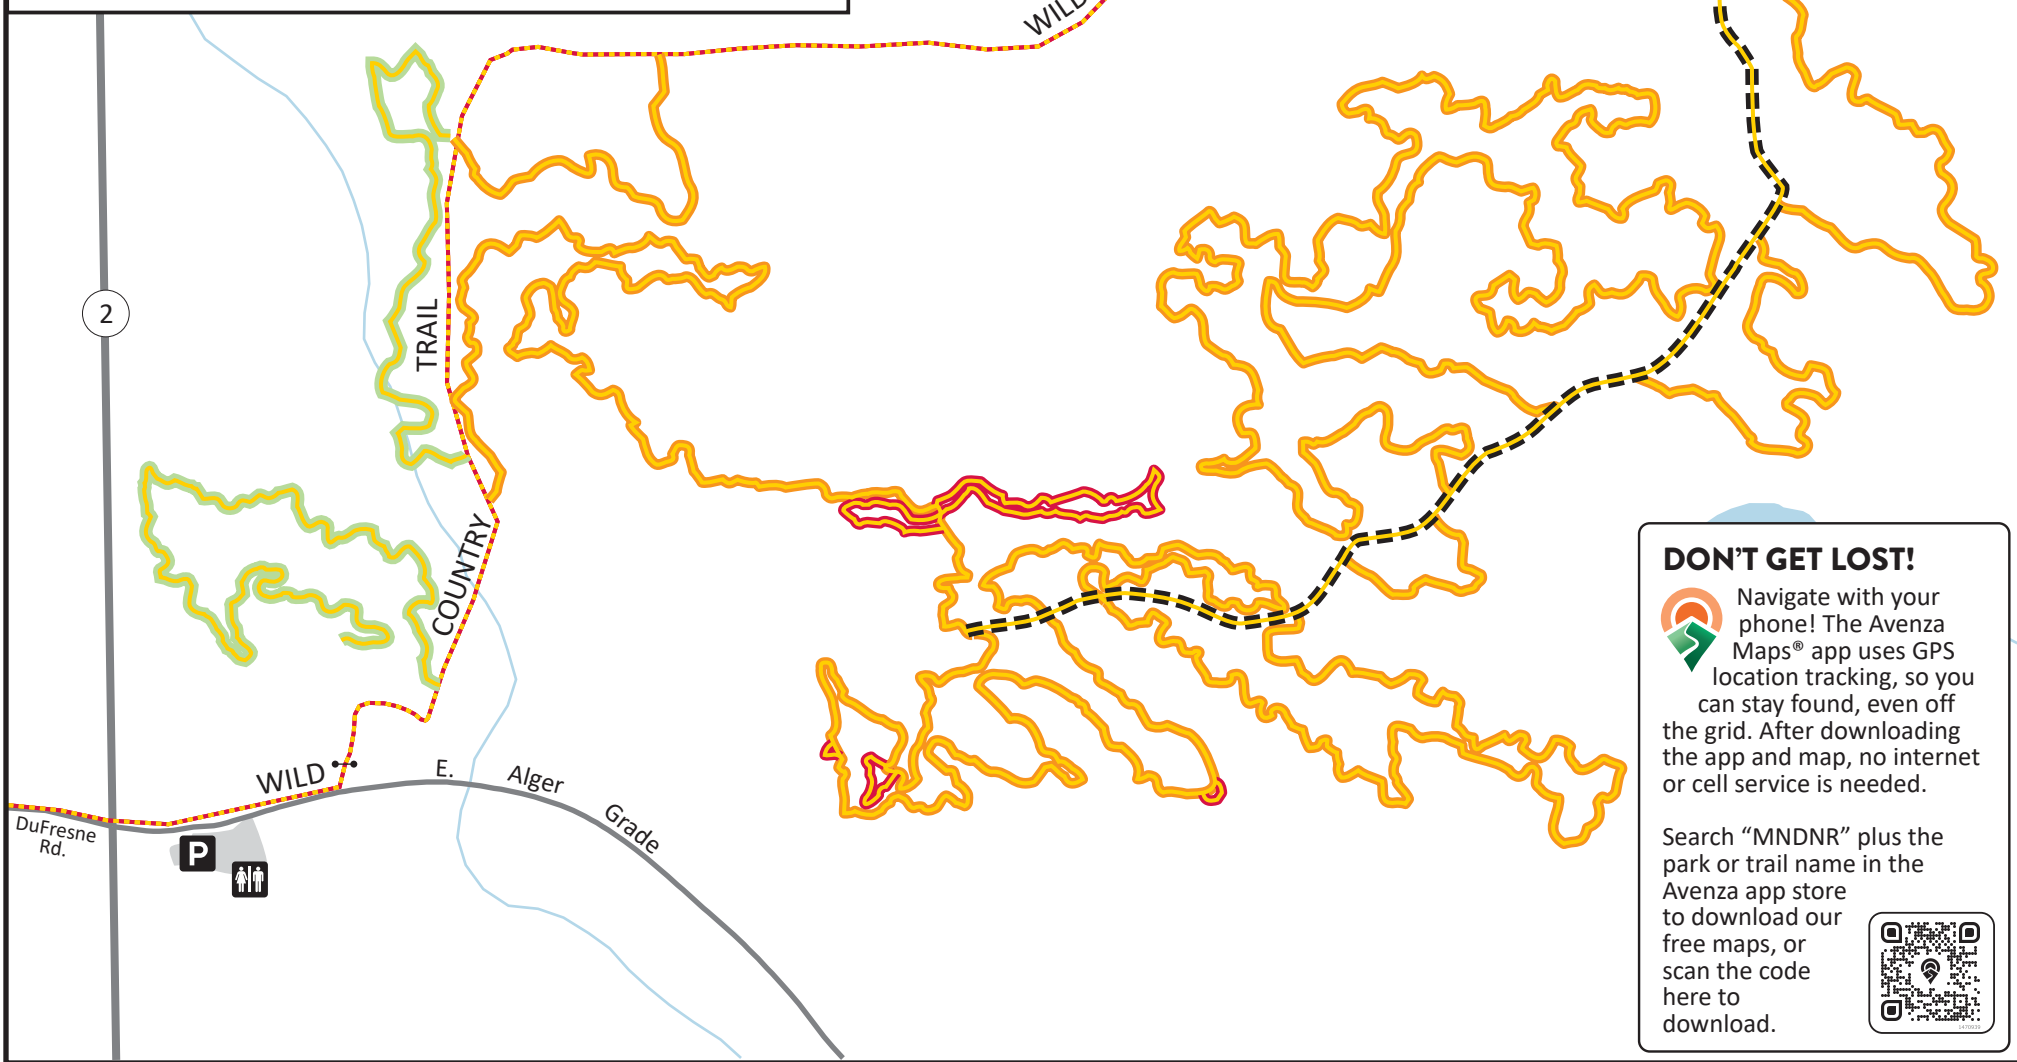

Map Key

-  OHM
-  ATV/OHM
-  Parking
-  Toilet
-  Gate

- ### TRAIL DIFFICULTY LEVELS
-  Connector Trail (easy)
 -  Easy
 -  Intermediate
 -  Advanced

DON'T GET LOST!

 Navigate with your phone! The Avenza Maps® app uses GPS location tracking, so you can stay found, even off the grid. After downloading the app and map, no internet or cell service is needed.

Search "MNDNR" plus the park or trail name in the Avenza app store to download our free maps, or scan the code here to download.