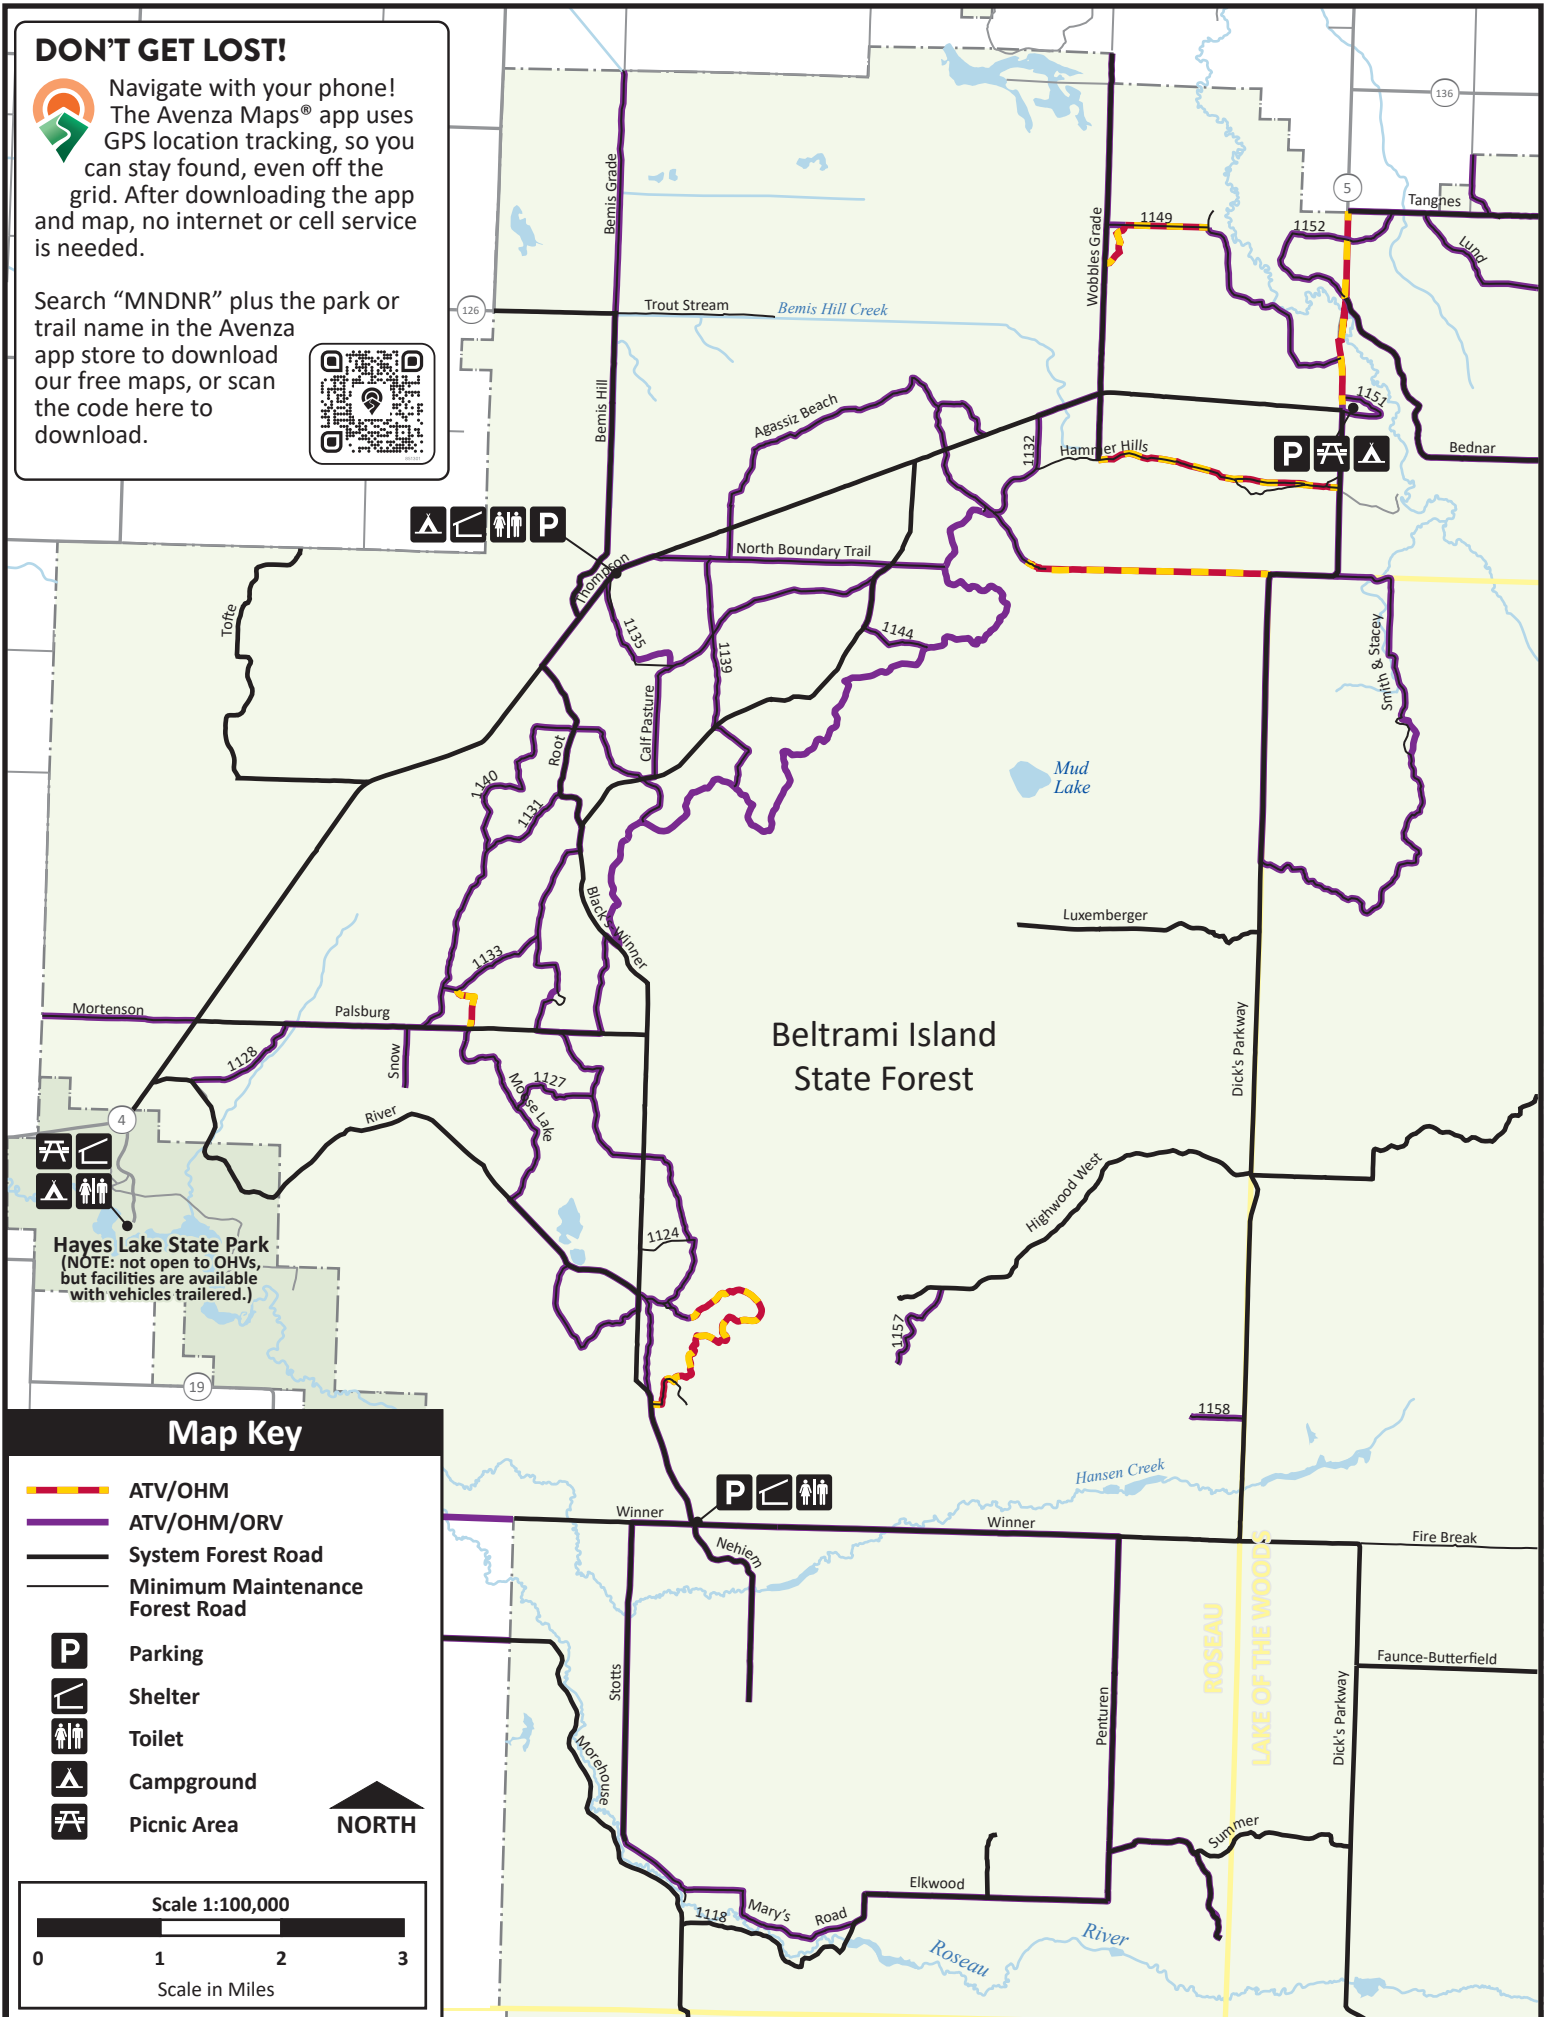

DON'T GET LOST!

Navigate with your phone!
 The Avenza Maps® app uses GPS location tracking, so you can stay found, even off the grid. After downloading the app and map, no internet or cell service is needed.

Search "MNDNR" plus the park or trail name in the Avenza app store to download our free maps, or scan the code here to download.

Hayes Lake State Park
 (NOTE: not open to OHVs, but facilities are available with vehicles trailered.)

Map Key

- ATV/OHM
- ATV/OHM/ORV
- System Forest Road
- Minimum Maintenance Forest Road
- Parking
- Shelter
- Toilet
- Campground
- Picnic Area

Scale 1:100,000

Scale in Miles