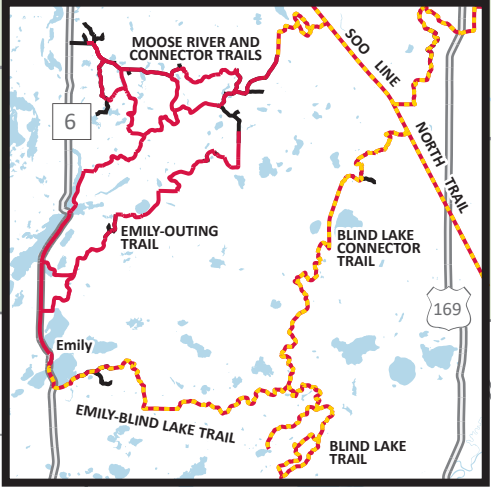

**DON'T GET LOST!**

 Navigate with your phone! The Avenza Maps® app uses GPS location tracking, so you can stay found, even off the grid. After downloading the app and map, no internet or cell service is needed.

Search "MNDNR" plus the park or trail name in the Avenza app store to download our free maps, or scan the code here to download.

**Map Key**

-  ATV
-  ATV/OHM
-  System Forest Road
-  Minimum Maintenance Forest Road
-  Parking
-  Toilet
-  Picnic Area
-  Shelter

  
**NORTH**

Scale 1:100,000

Scale in Miles