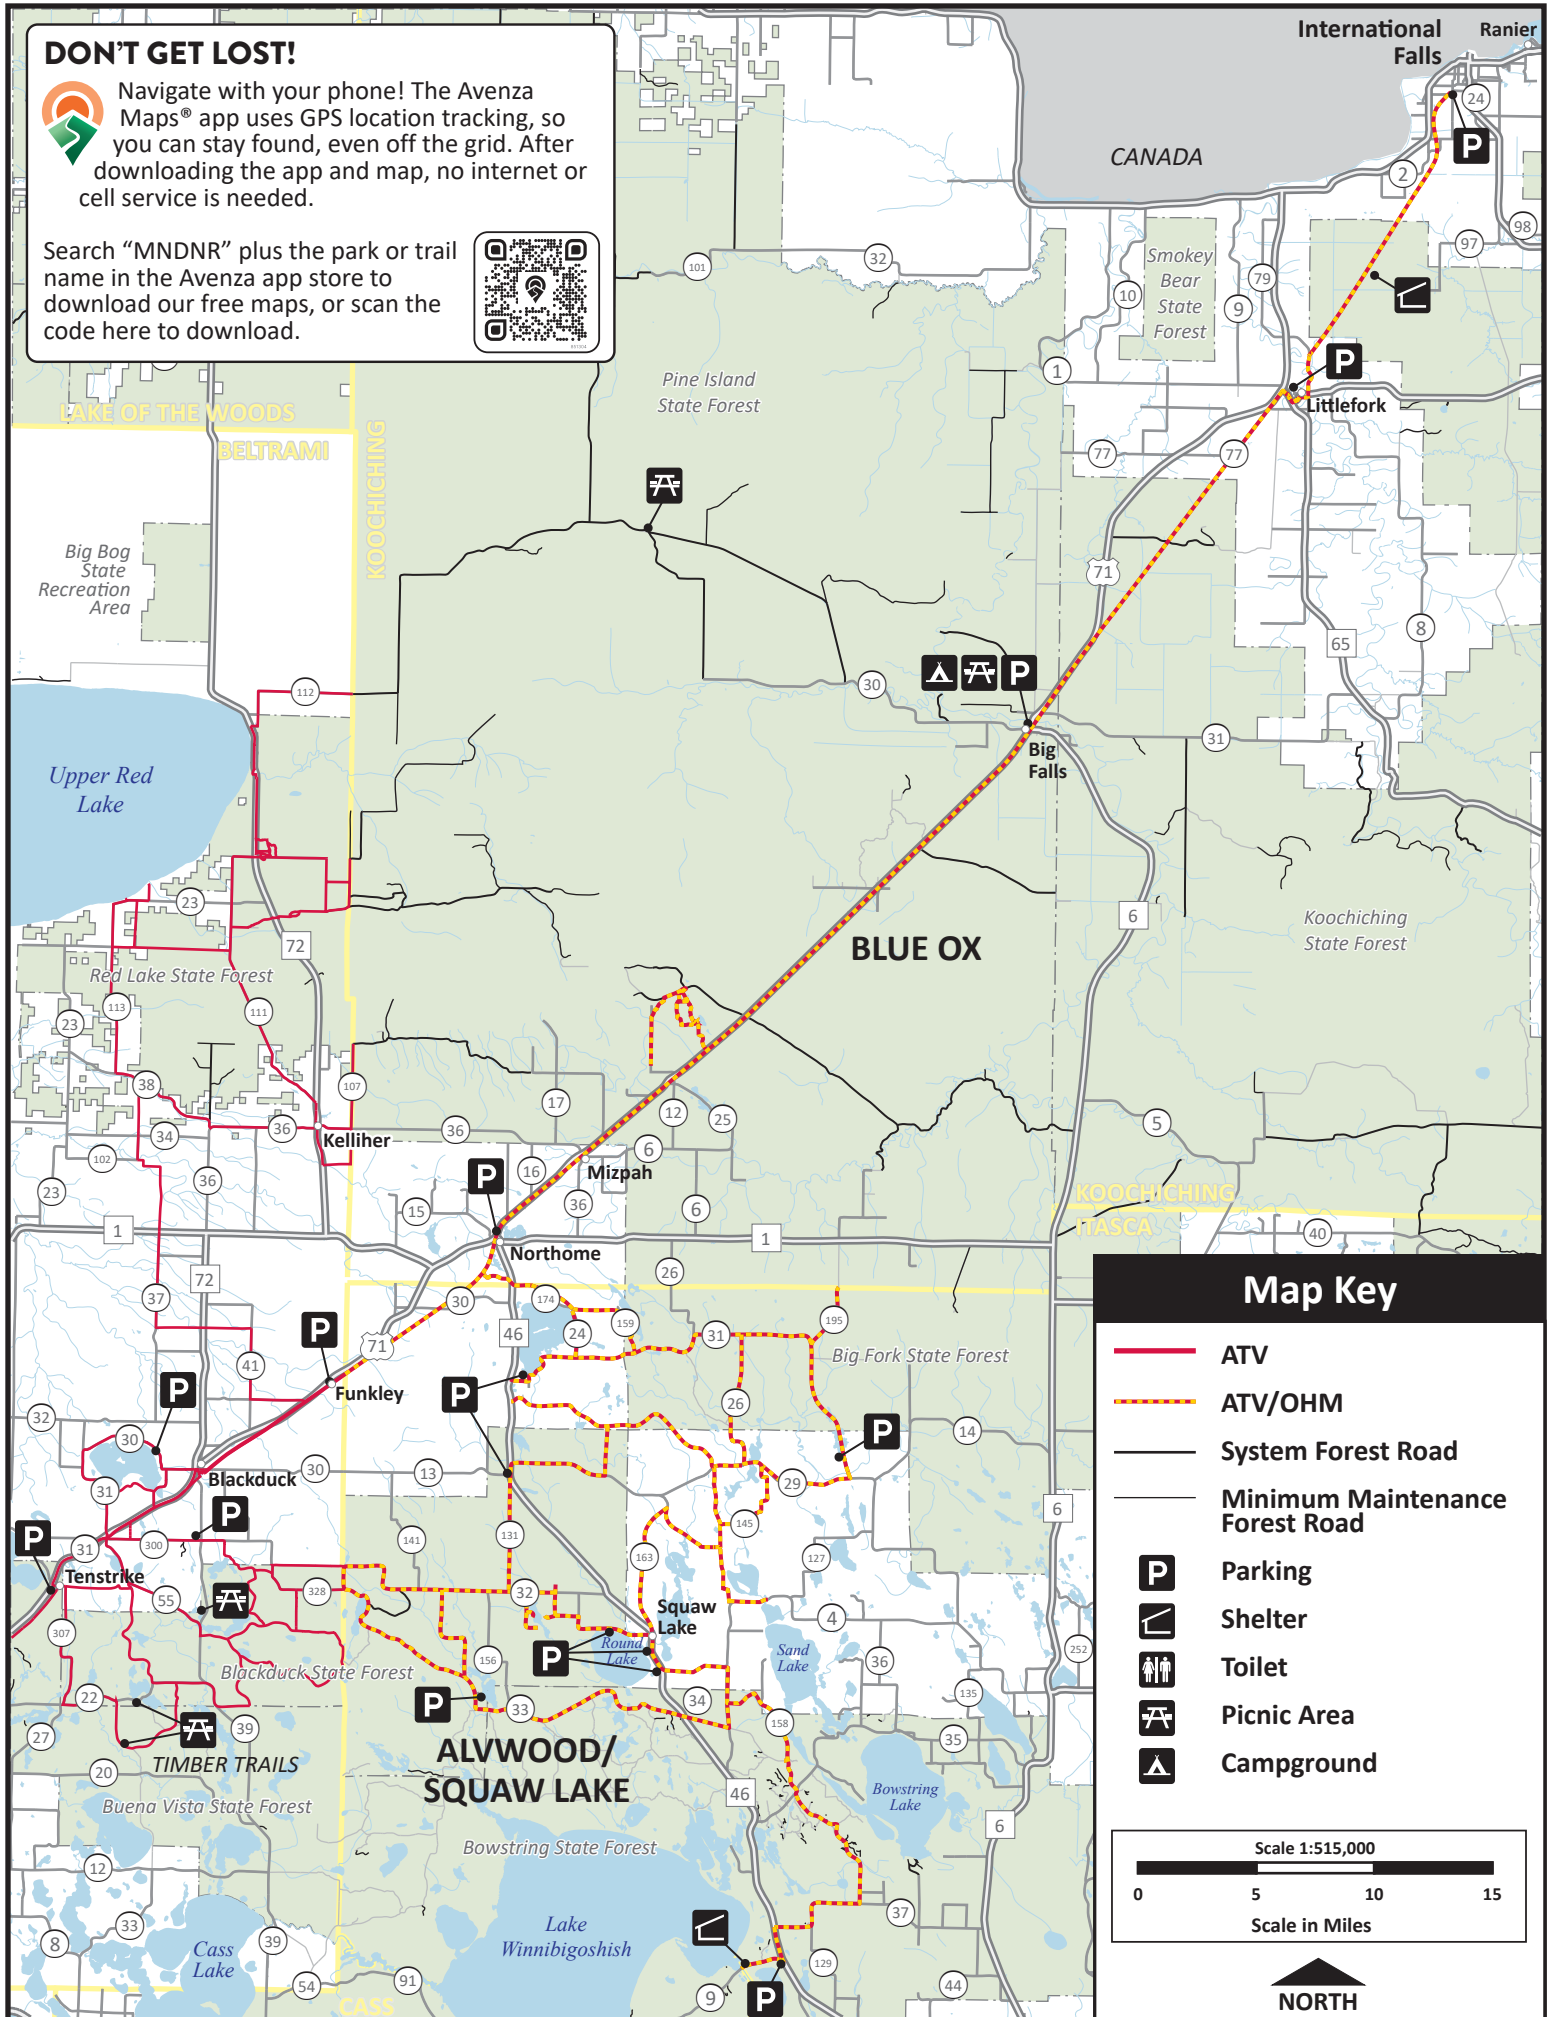

DON'T GET LOST!

Navigate with your phone! The Avenza Maps® app uses GPS location tracking, so you can stay found, even off the grid. After downloading the app and map, no internet or cell service is needed.

Search "MNDNR" plus the park or trail name in the Avenza app store to download our free maps, or scan the code here to download.

Map Key

- ATV
- ATV/OHM
- System Forest Road
- Minimum Maintenance Forest Road
- Parking
- Shelter
- Toilet
- Picnic Area
- Campground