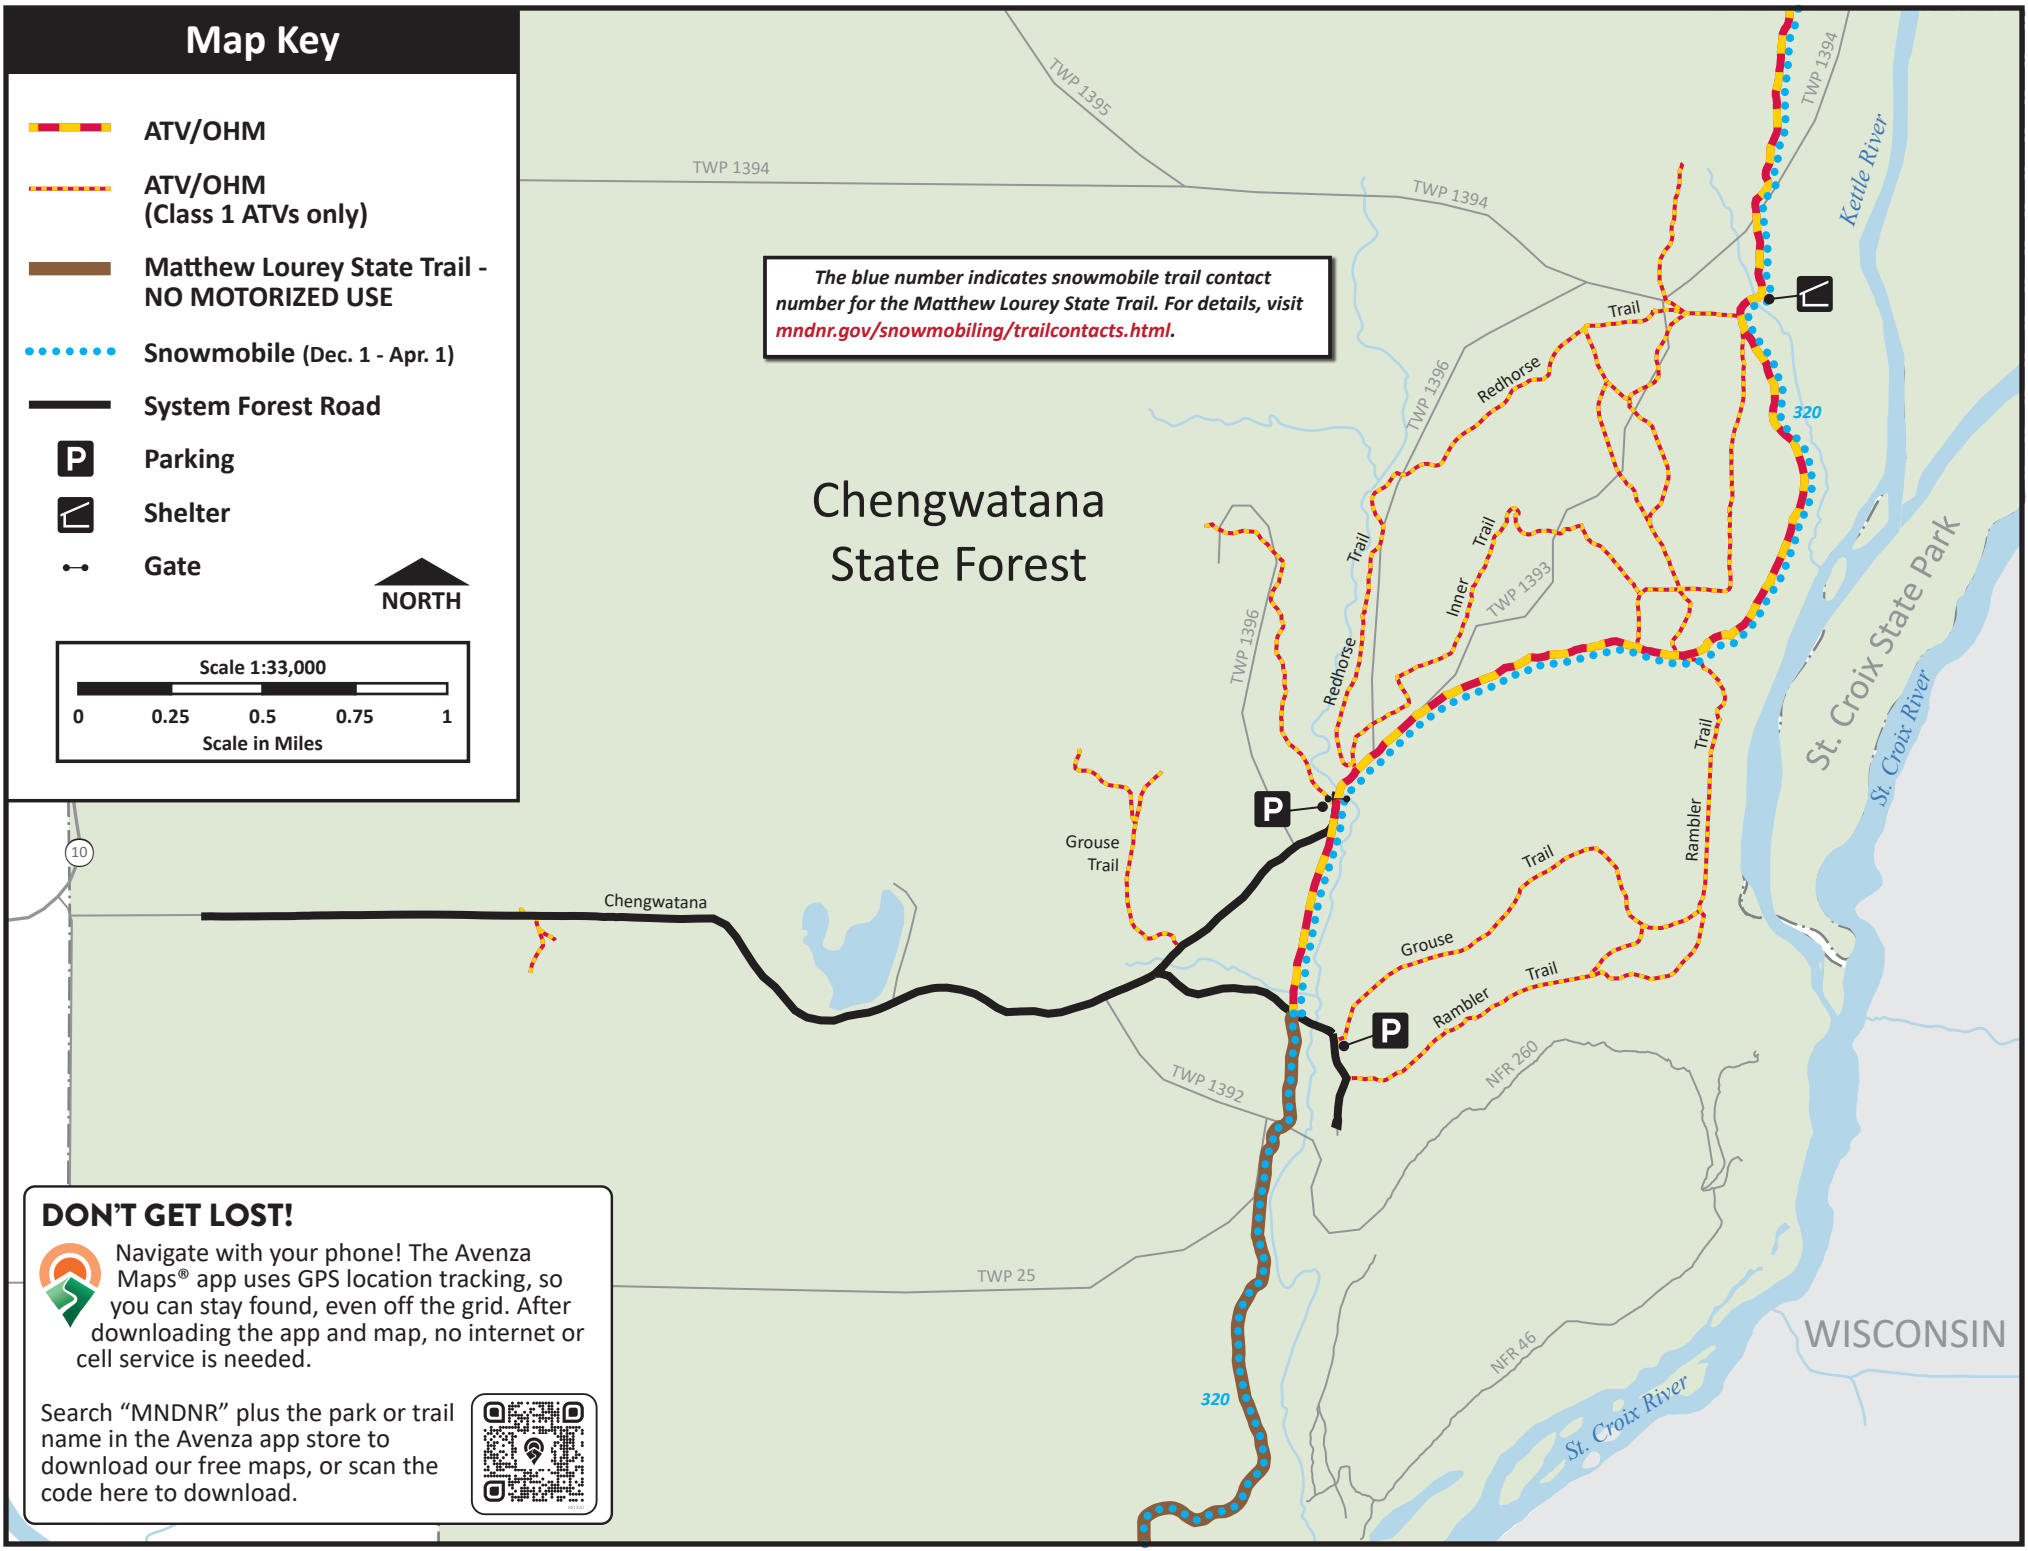

Map Key

-  ATV/OHM
-  ATV/OHM (Class 1 ATVs only)
-  Matthew Lourey State Trail - NO MOTORIZED USE
-  Snowmobile (Dec. 1 - Apr. 1)
-  System Forest Road
-  Parking
-  Shelter
-  Gate

The blue number indicates snowmobile trail contact number for the Matthew Lourey State Trail. For details, visit mndnr.gov/snowmobiling/trailcontacts.html.

Chengwatana State Forest

DON'T GET LOST!

 Navigate with your phone! The Avenza Maps® app uses GPS location tracking, so you can stay found, even off the grid. After downloading the app and map, no internet or cell service is needed.

Search "MNDNR" plus the park or trail name in the Avenza app store to download our free maps, or scan the code here to download.