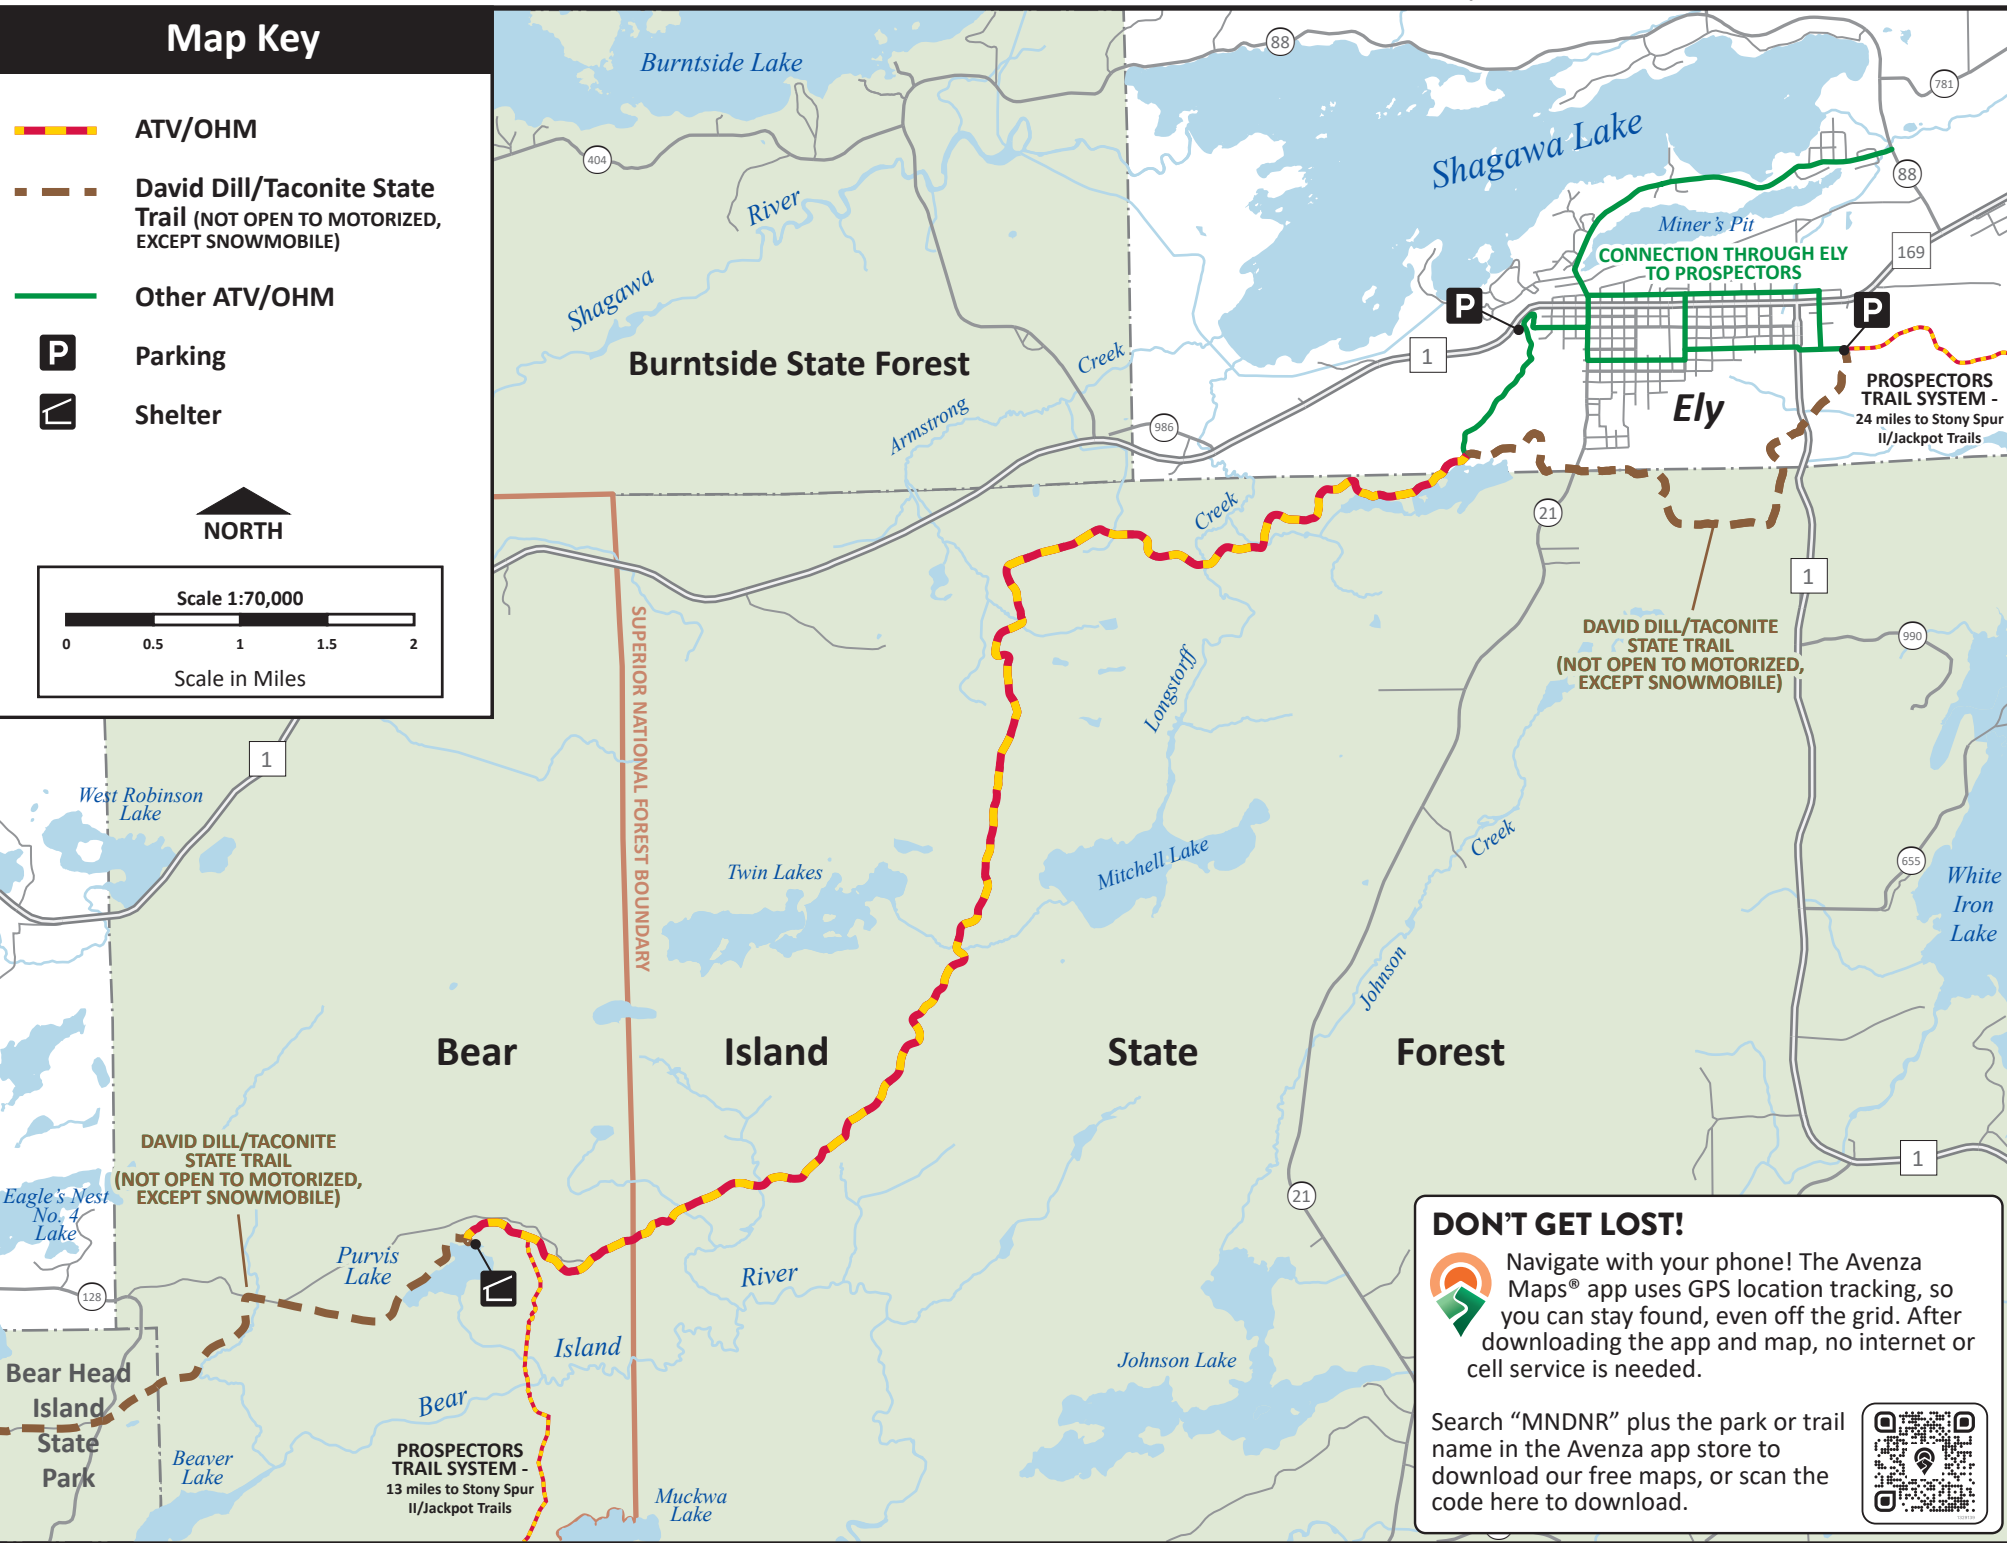

Map Key

-  **ATV/OHM**
-  **David Dill/Taconite State Trail (NOT OPEN TO MOTORIZED, EXCEPT SNOWMOBILE)**
-  **Other ATV/OHM**
-  **Parking**
-  **Shelter**

DON'T GET LOST!

 Navigate with your phone! The Avenza Maps® app uses GPS location tracking, so you can stay found, even off the grid. After downloading the app and map, no internet or cell service is needed.

Search "MNDNR" plus the park or trail name in the Avenza app store to download our free maps, or scan the code here to download.