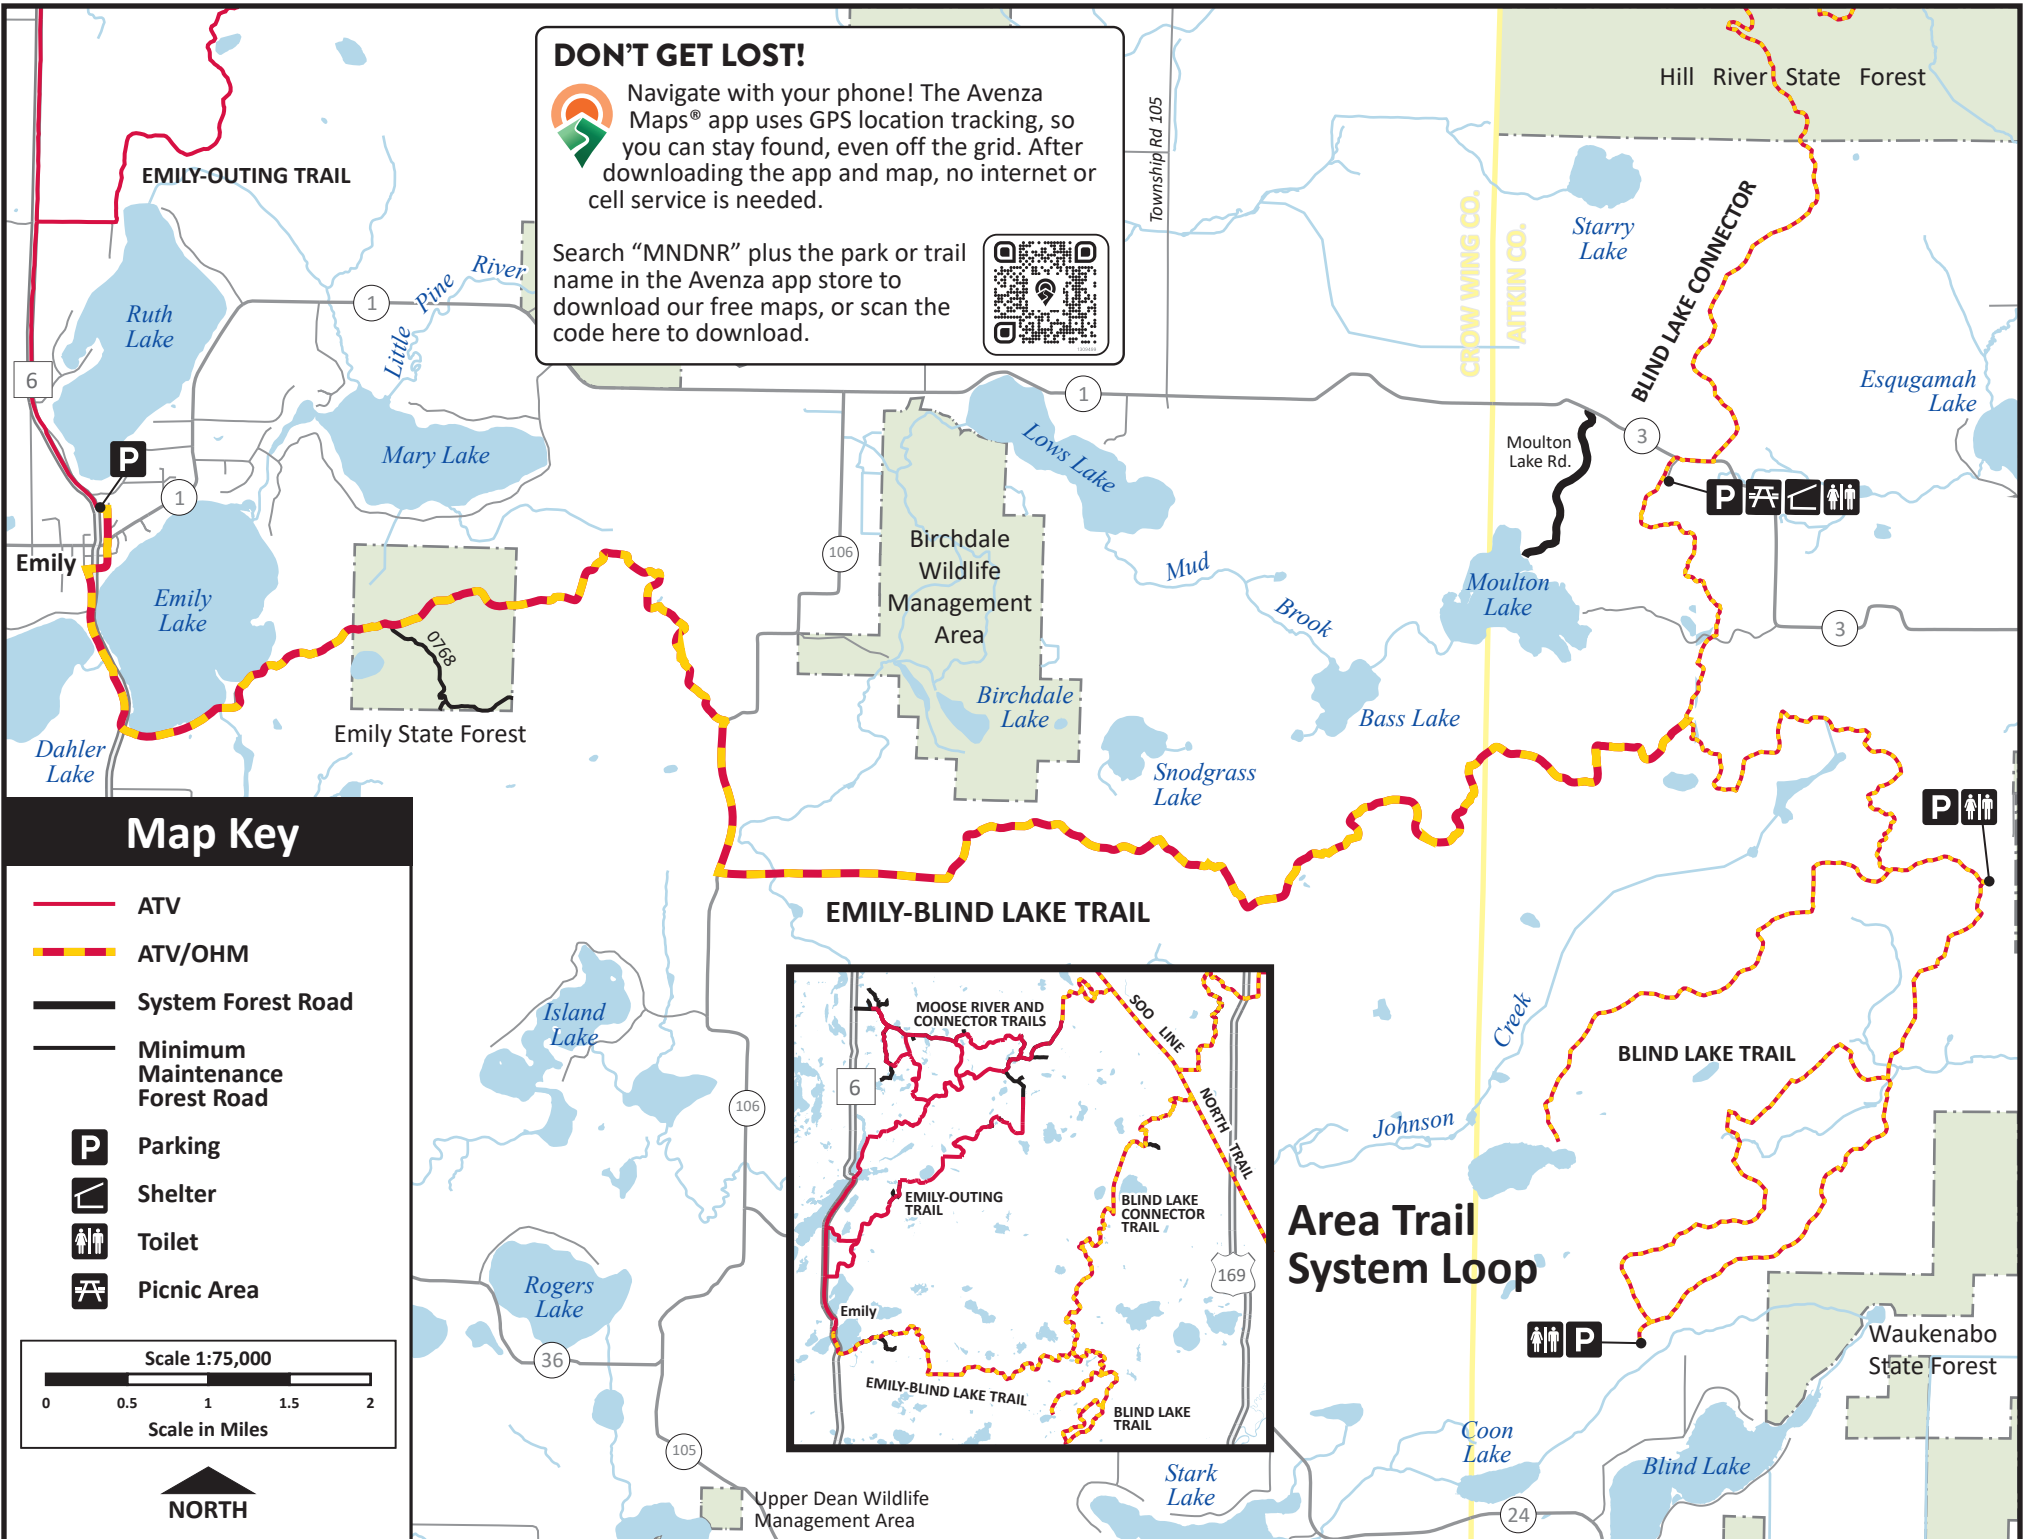

DON'T GET LOST!

Navigate with your phone! The Avenza Maps® app uses GPS location tracking, so you can stay found, even off the grid. After downloading the app and map, no internet or cell service is needed.

Search "MNDNR" plus the park or trail name in the Avenza app store to download our free maps, or scan the code here to download.

Map Key

- ATV
- ATV/OHM
- System Forest Road
- Minimum Maintenance Forest Road
- Parking
- Shelter
- Toilet
- Picnic Area

Scale 1:75,000

0 0.5 1 1.5 2

Scale in Miles

NORTH