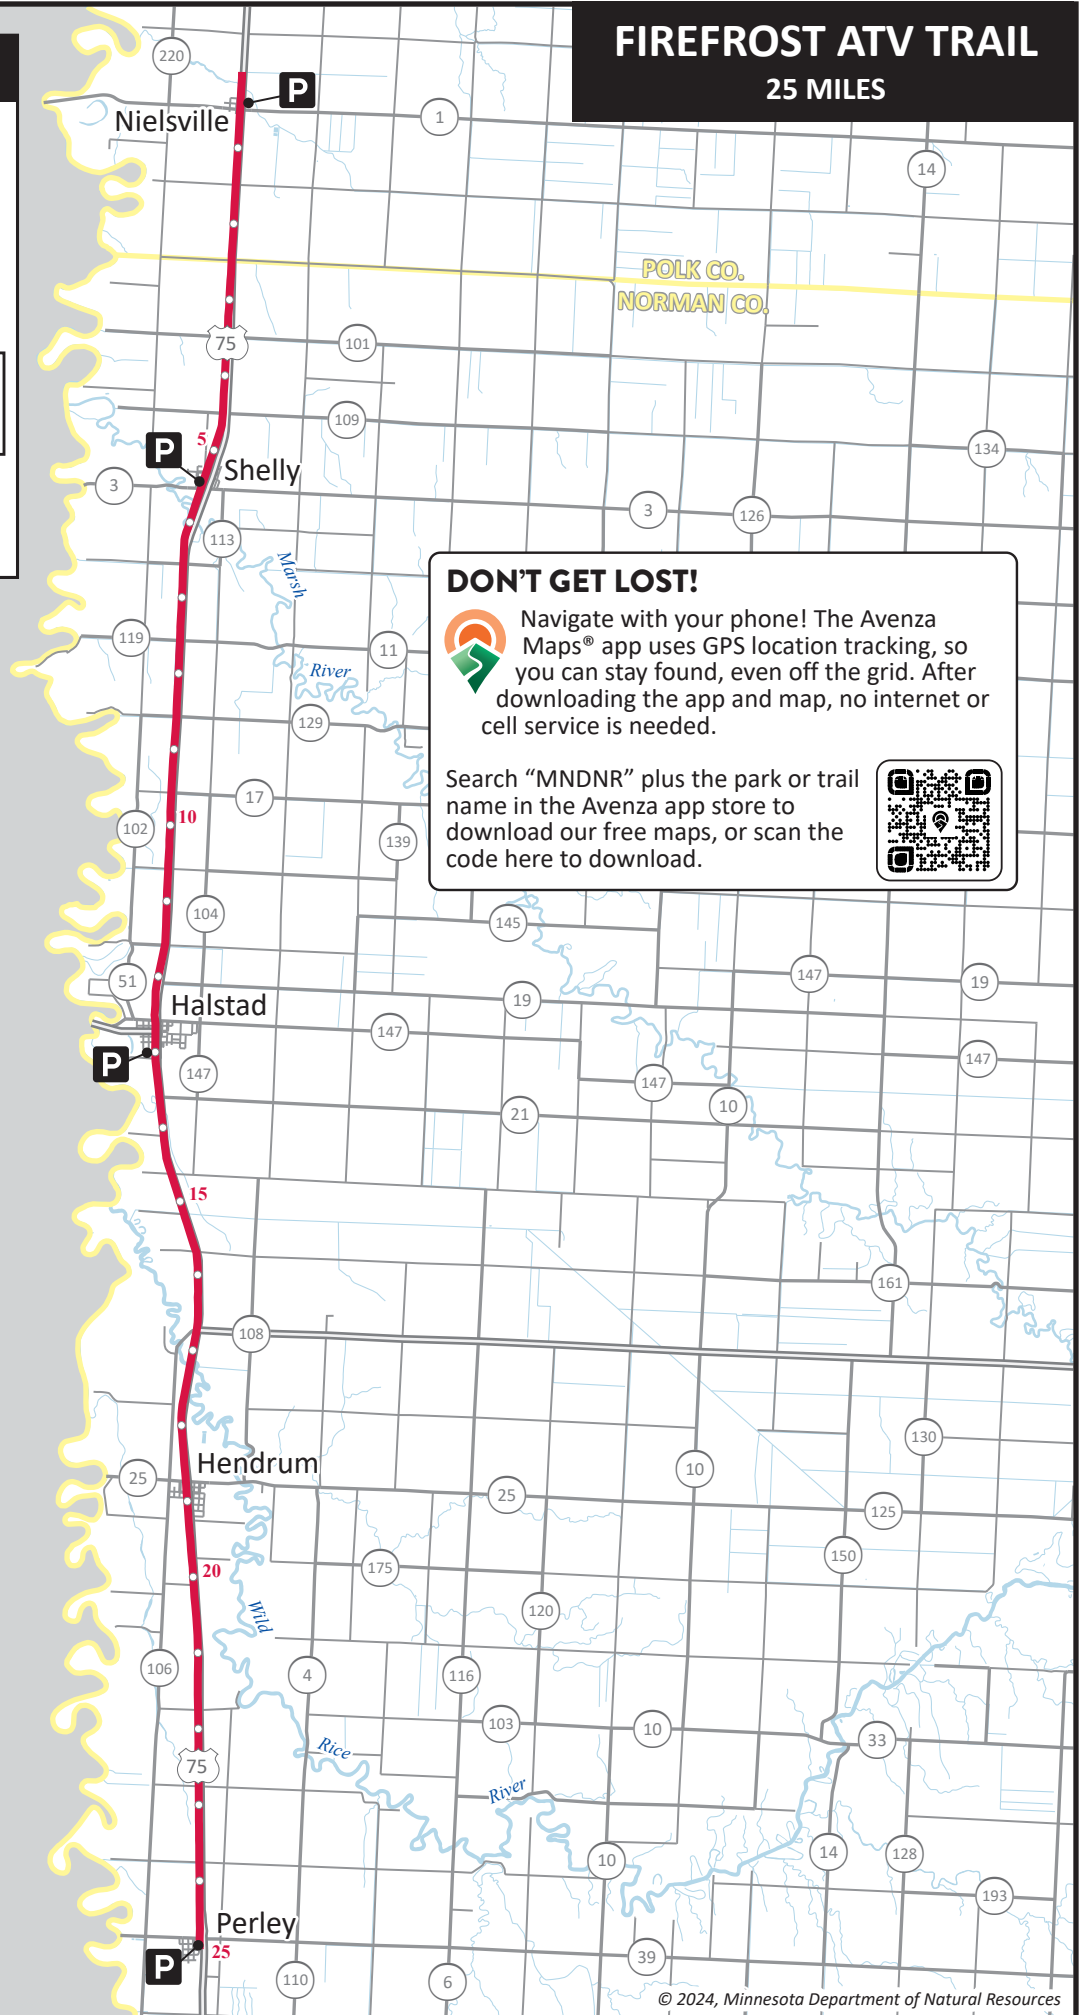

# FIREFROST ATV TRAIL

25 MILES

## Map Key

-  ATV
-  Mile Markers
-  Parking

### DON'T GET LOST!

Navigate with your phone! The Avenza Maps® app uses GPS location tracking, so you can stay found, even off the grid. After downloading the app and map, no internet or cell service is needed.

Search "MNDNR" plus the park or trail name in the Avenza app store to download our free maps, or scan the code here to download.

NORTH  
DAKOTA