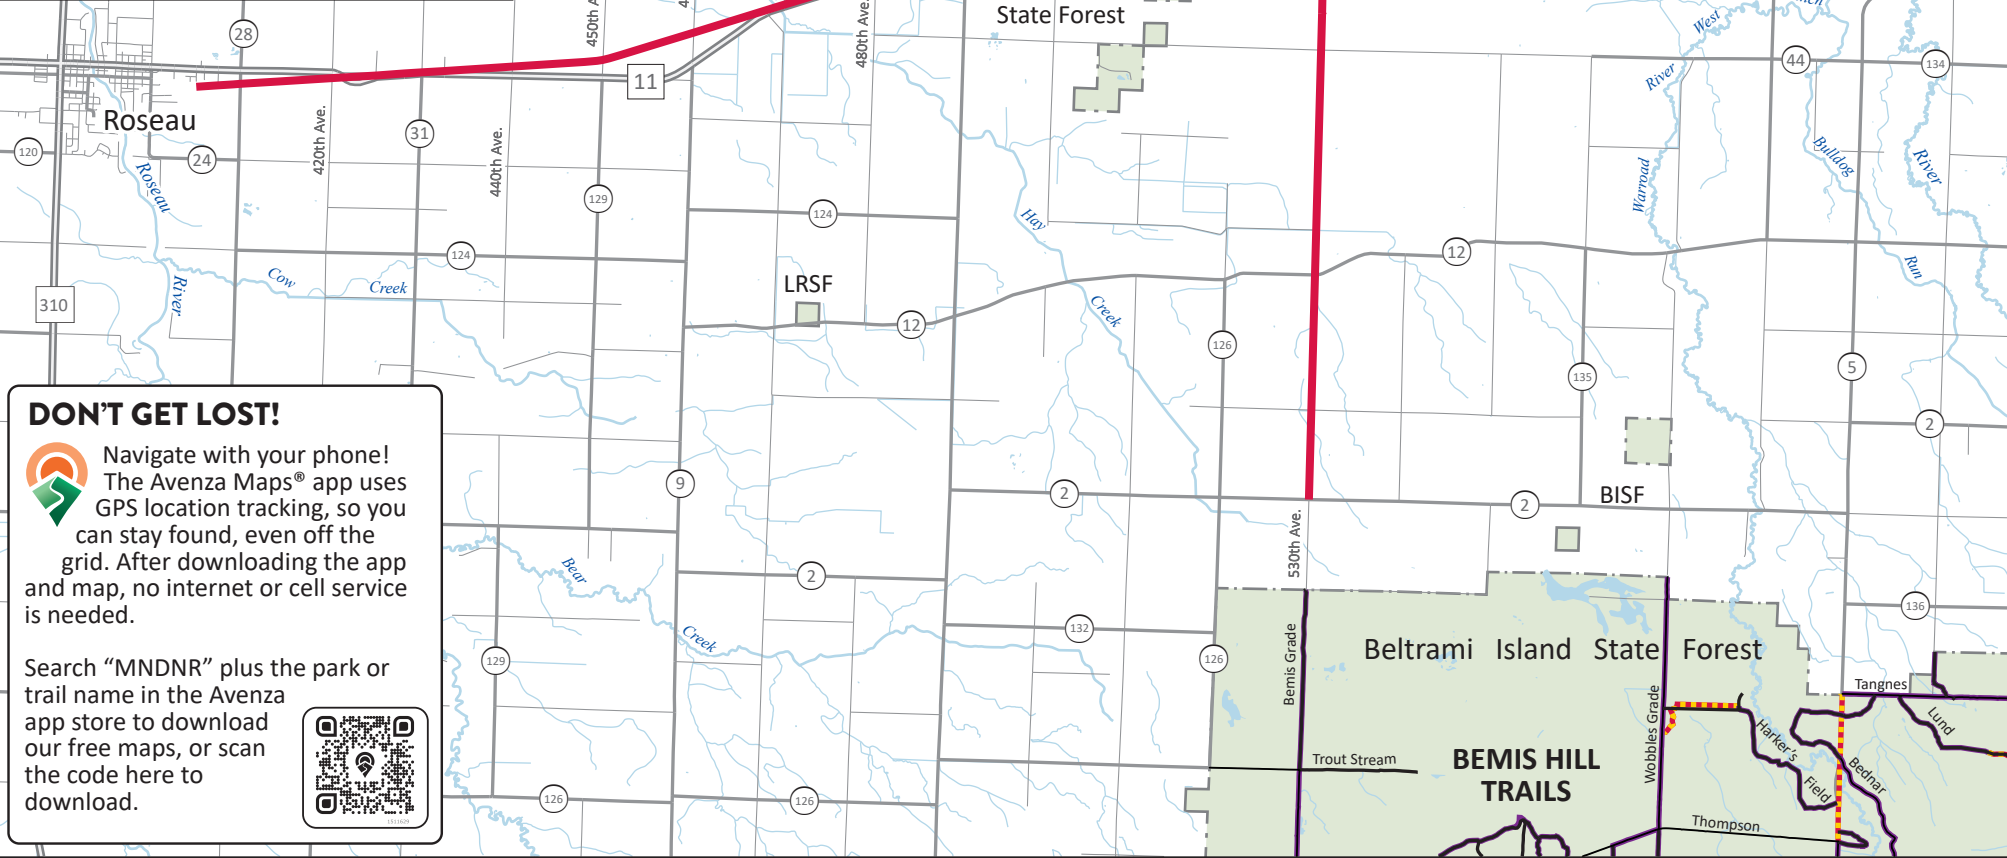

# GREAT NORTHERN CONNECTION VETERANS MEMORIAL - 26 MILES

-  ATV
-  ATV/OHM
-  ATV/OHM/ORV
-  System Forest Road
-  Minimum Maintenance Forest Road
-  Picnic Area
-  Campground

**NORTH**

Scale 1:135,000

Scale in Miles

## DON'T GET LOST!

 Navigate with your phone!  
 The Avenza Maps® app uses GPS location tracking, so you can stay found, even off the grid. After downloading the app and map, no internet or cell service is needed.

Search "MNDNR" plus the park or trail name in the Avenza app store to download our free maps, or scan the code here to download.