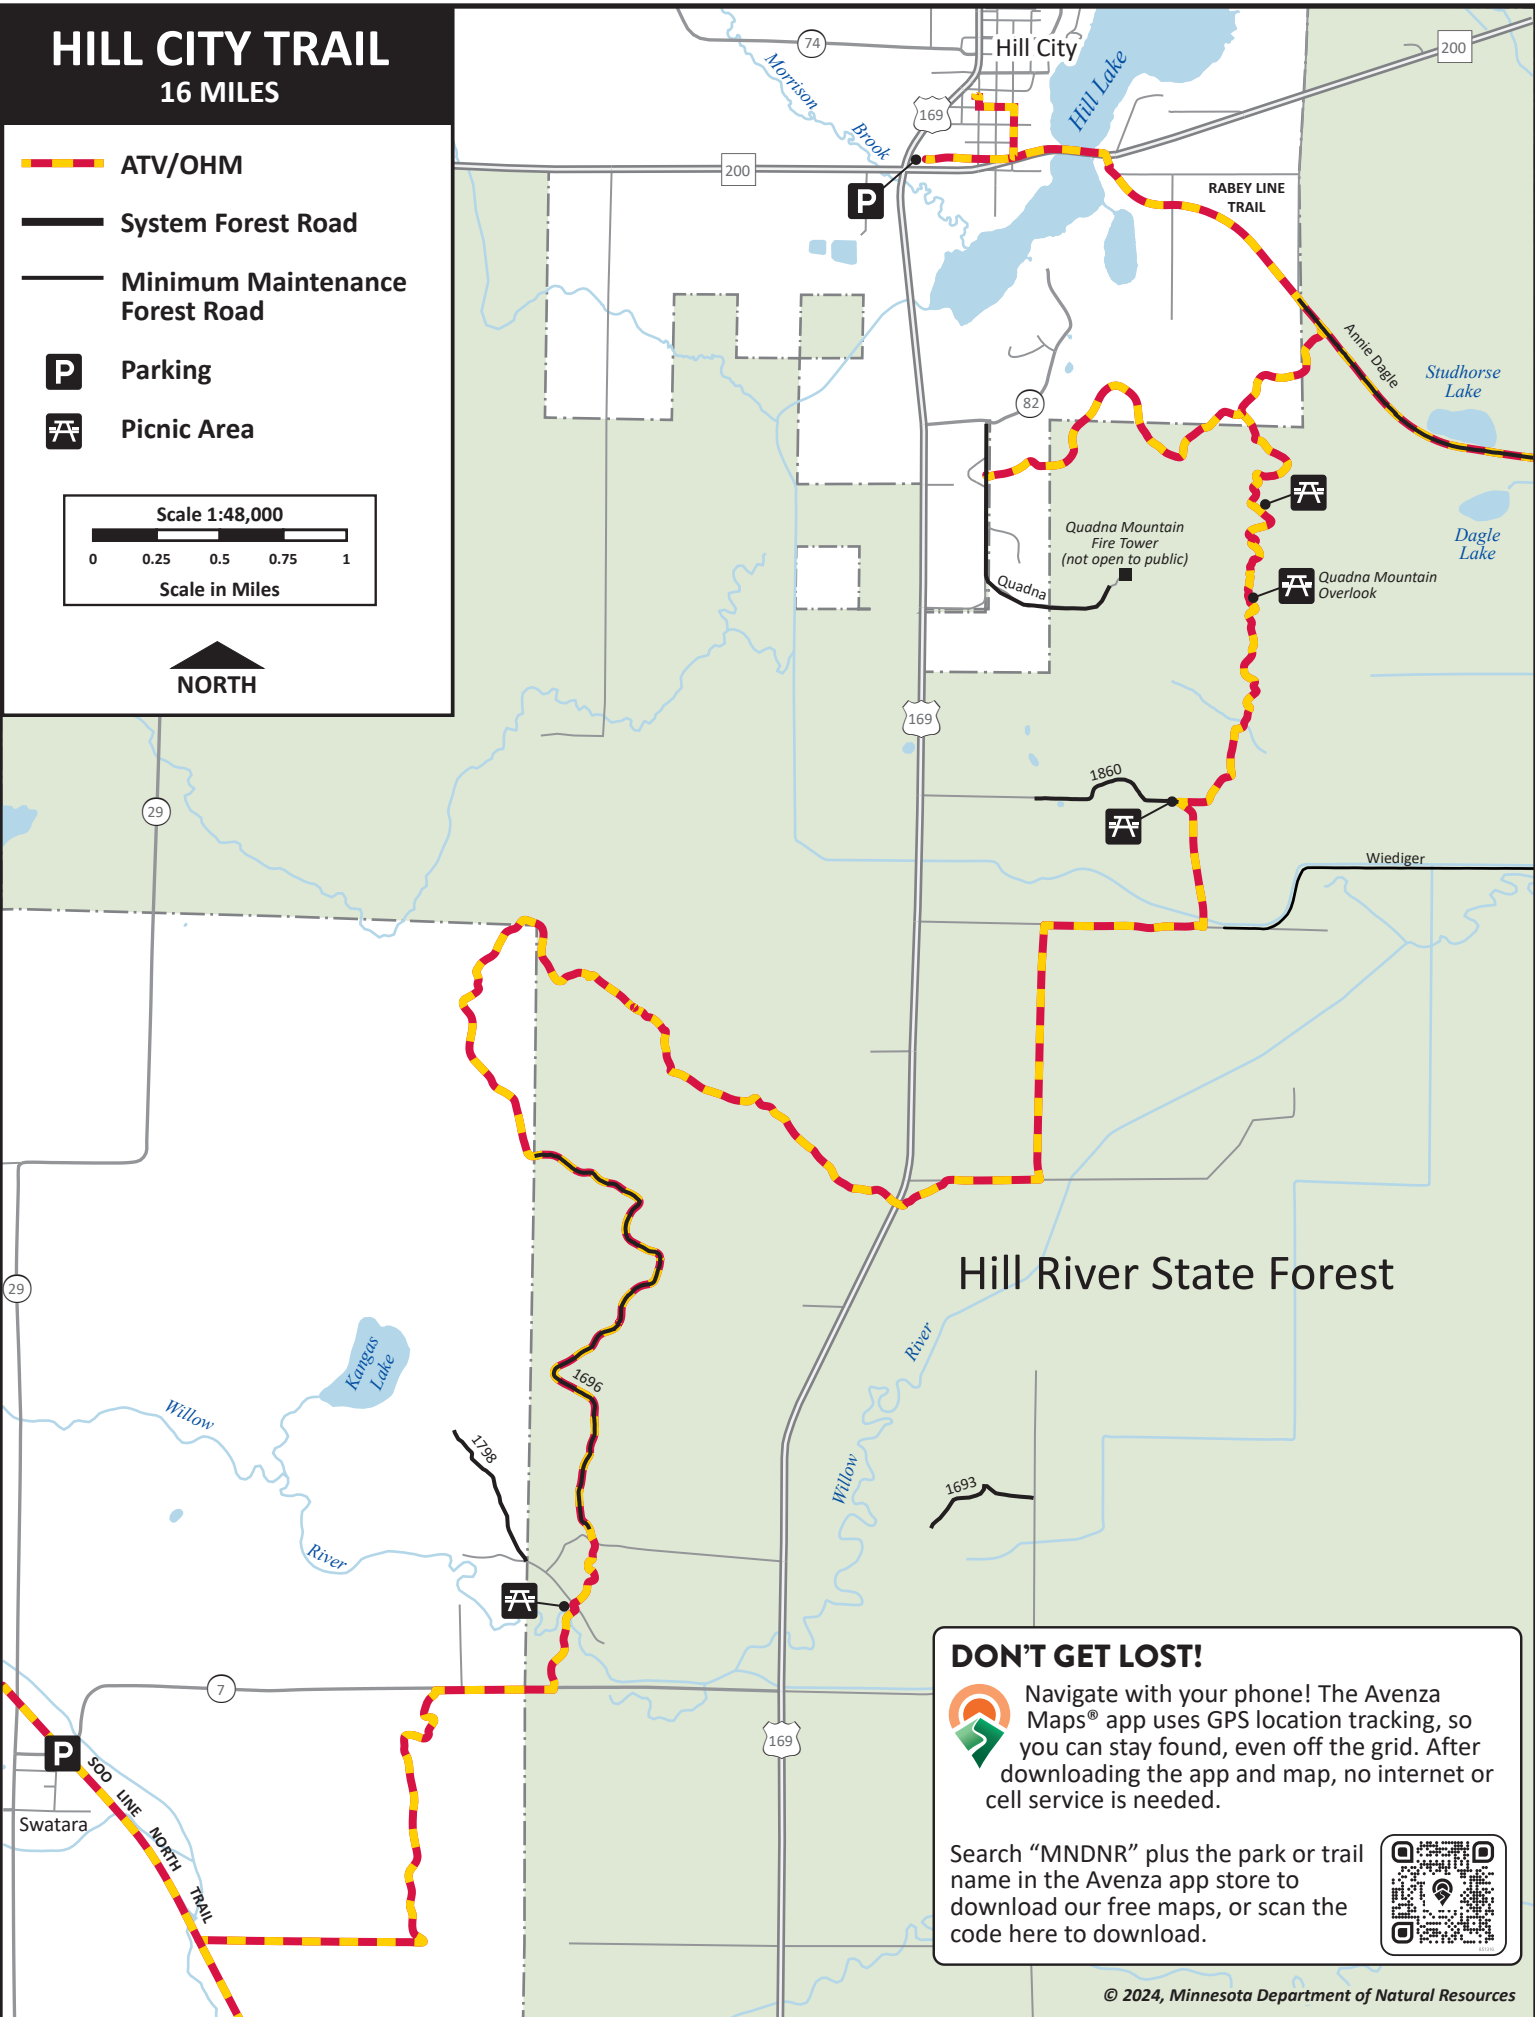

HILL CITY TRAIL

16 MILES

-  ATV/OHM
-  System Forest Road
-  Minimum Maintenance Forest Road
-  Parking
-  Picnic Area

DON'T GET LOST!

 Navigate with your phone! The Avenza Maps® app uses GPS location tracking, so you can stay found, even off the grid. After downloading the app and map, no internet or cell service is needed.

Search "MNDNR" plus the park or trail name in the Avenza app store to download our free maps, or scan the code here to download.