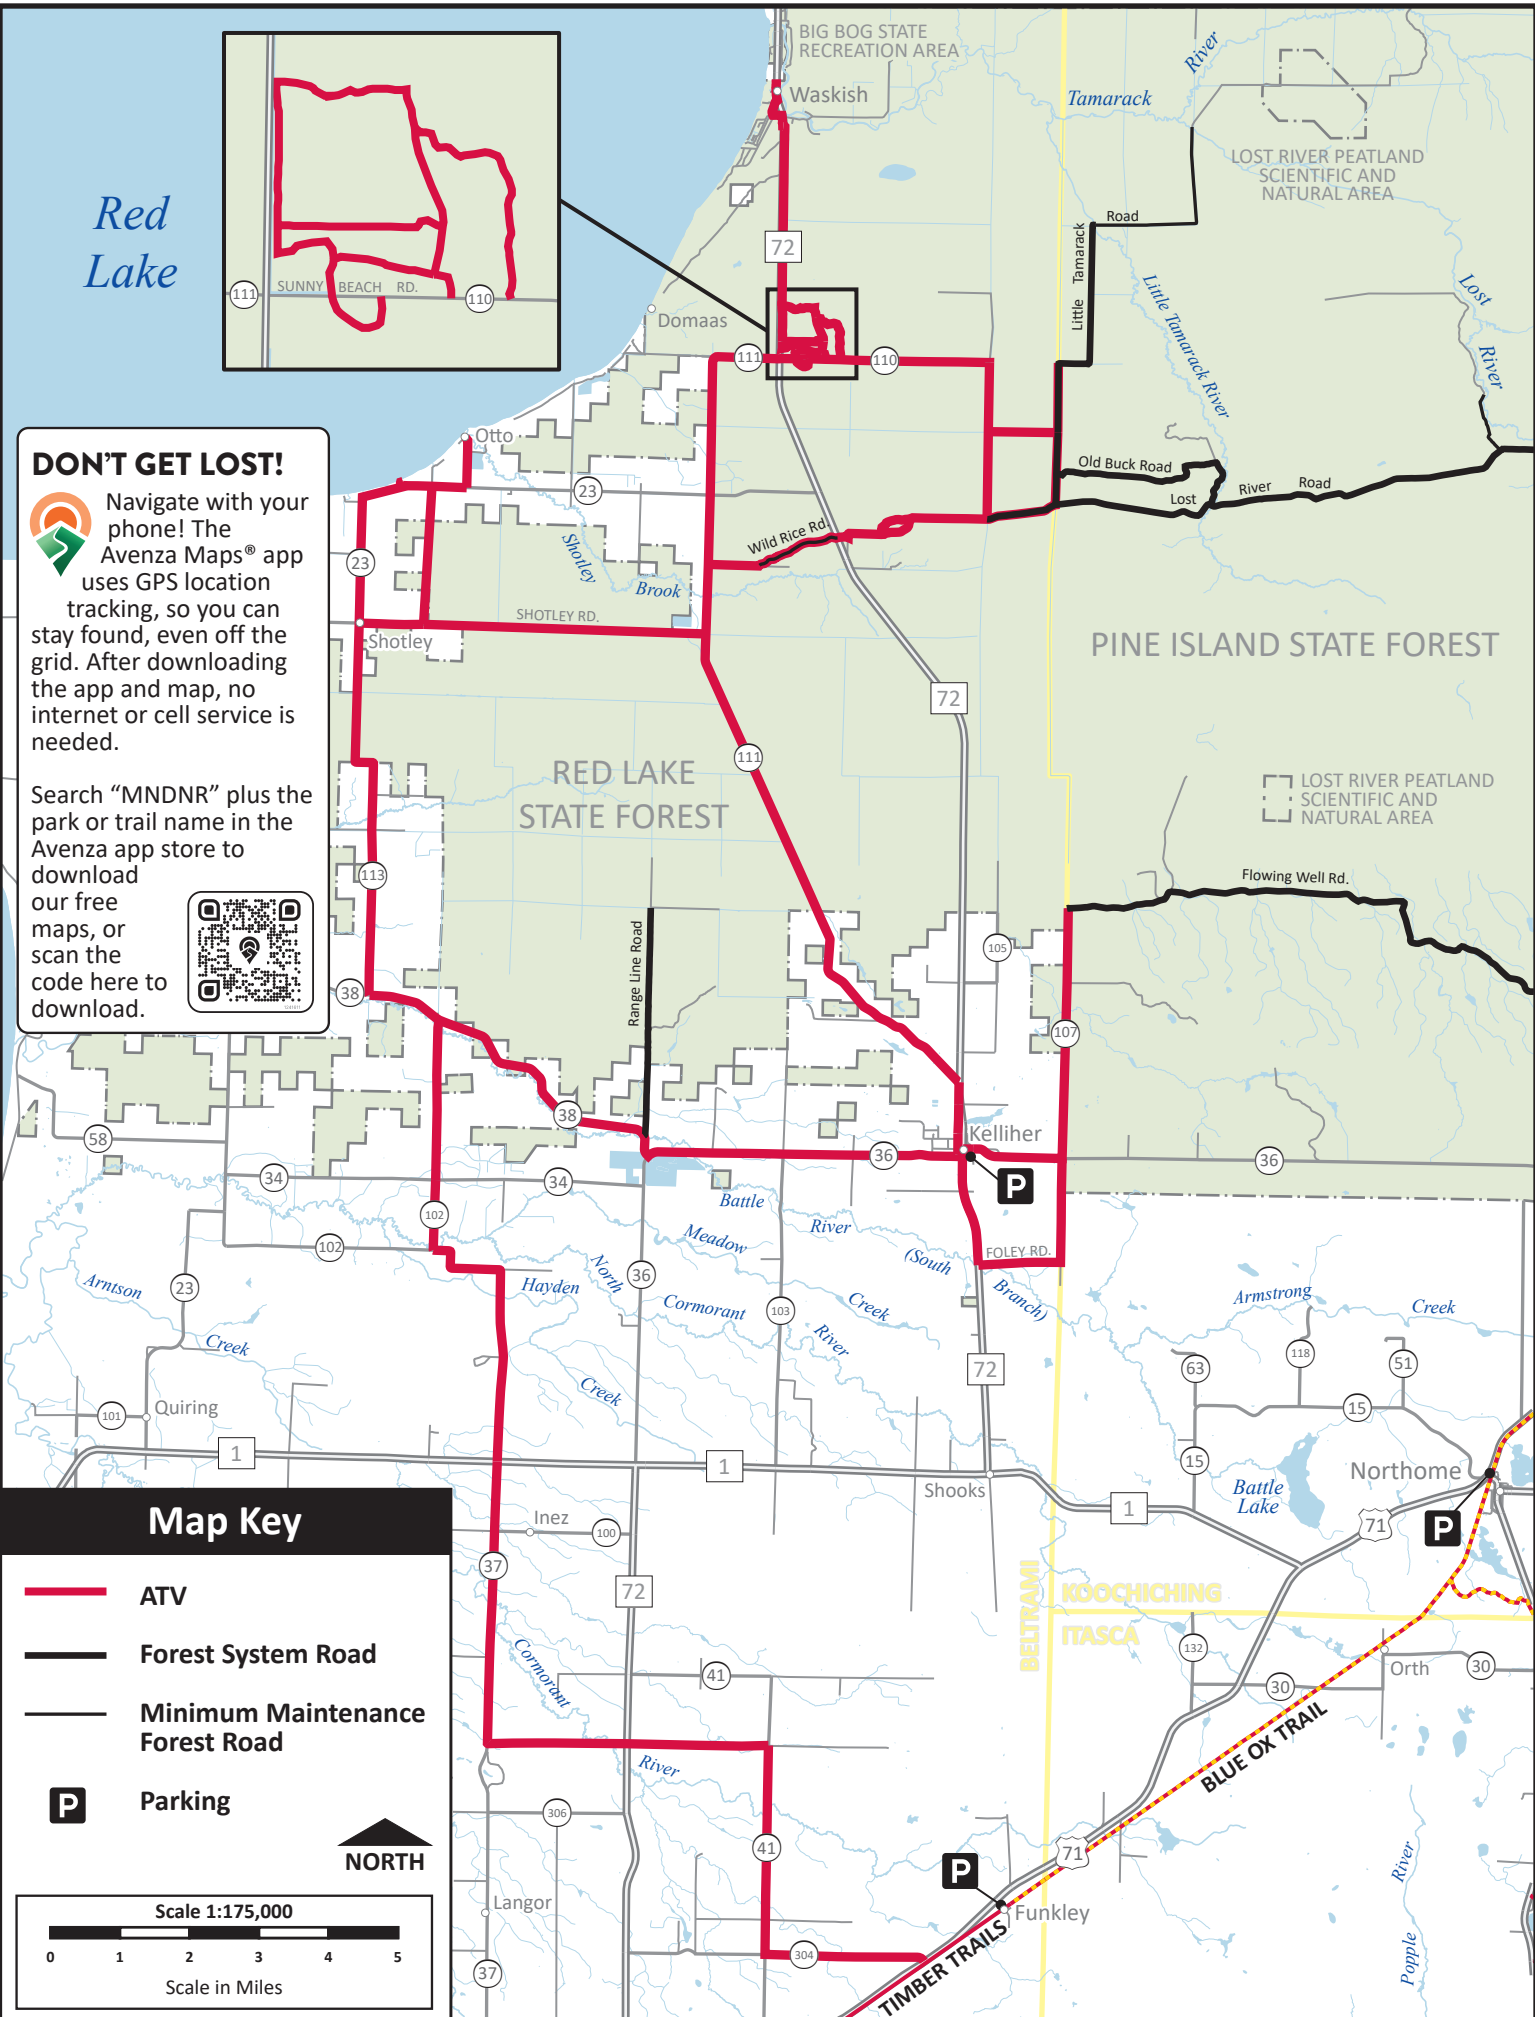

Red Lake

**DON'T GET LOST!**

 Navigate with your phone! The Avenza Maps® app uses GPS location tracking, so you can stay found, even off the grid. After downloading the app and map, no internet or cell service is needed.

Search "MNDNR" plus the park or trail name in the Avenza app store to download our free maps, or scan the code here to download.

**Map Key**

-  **ATV**
-  **Forest System Road**
-  **Minimum Maintenance Forest Road**
-  **Parking**

Scale 1:175,000