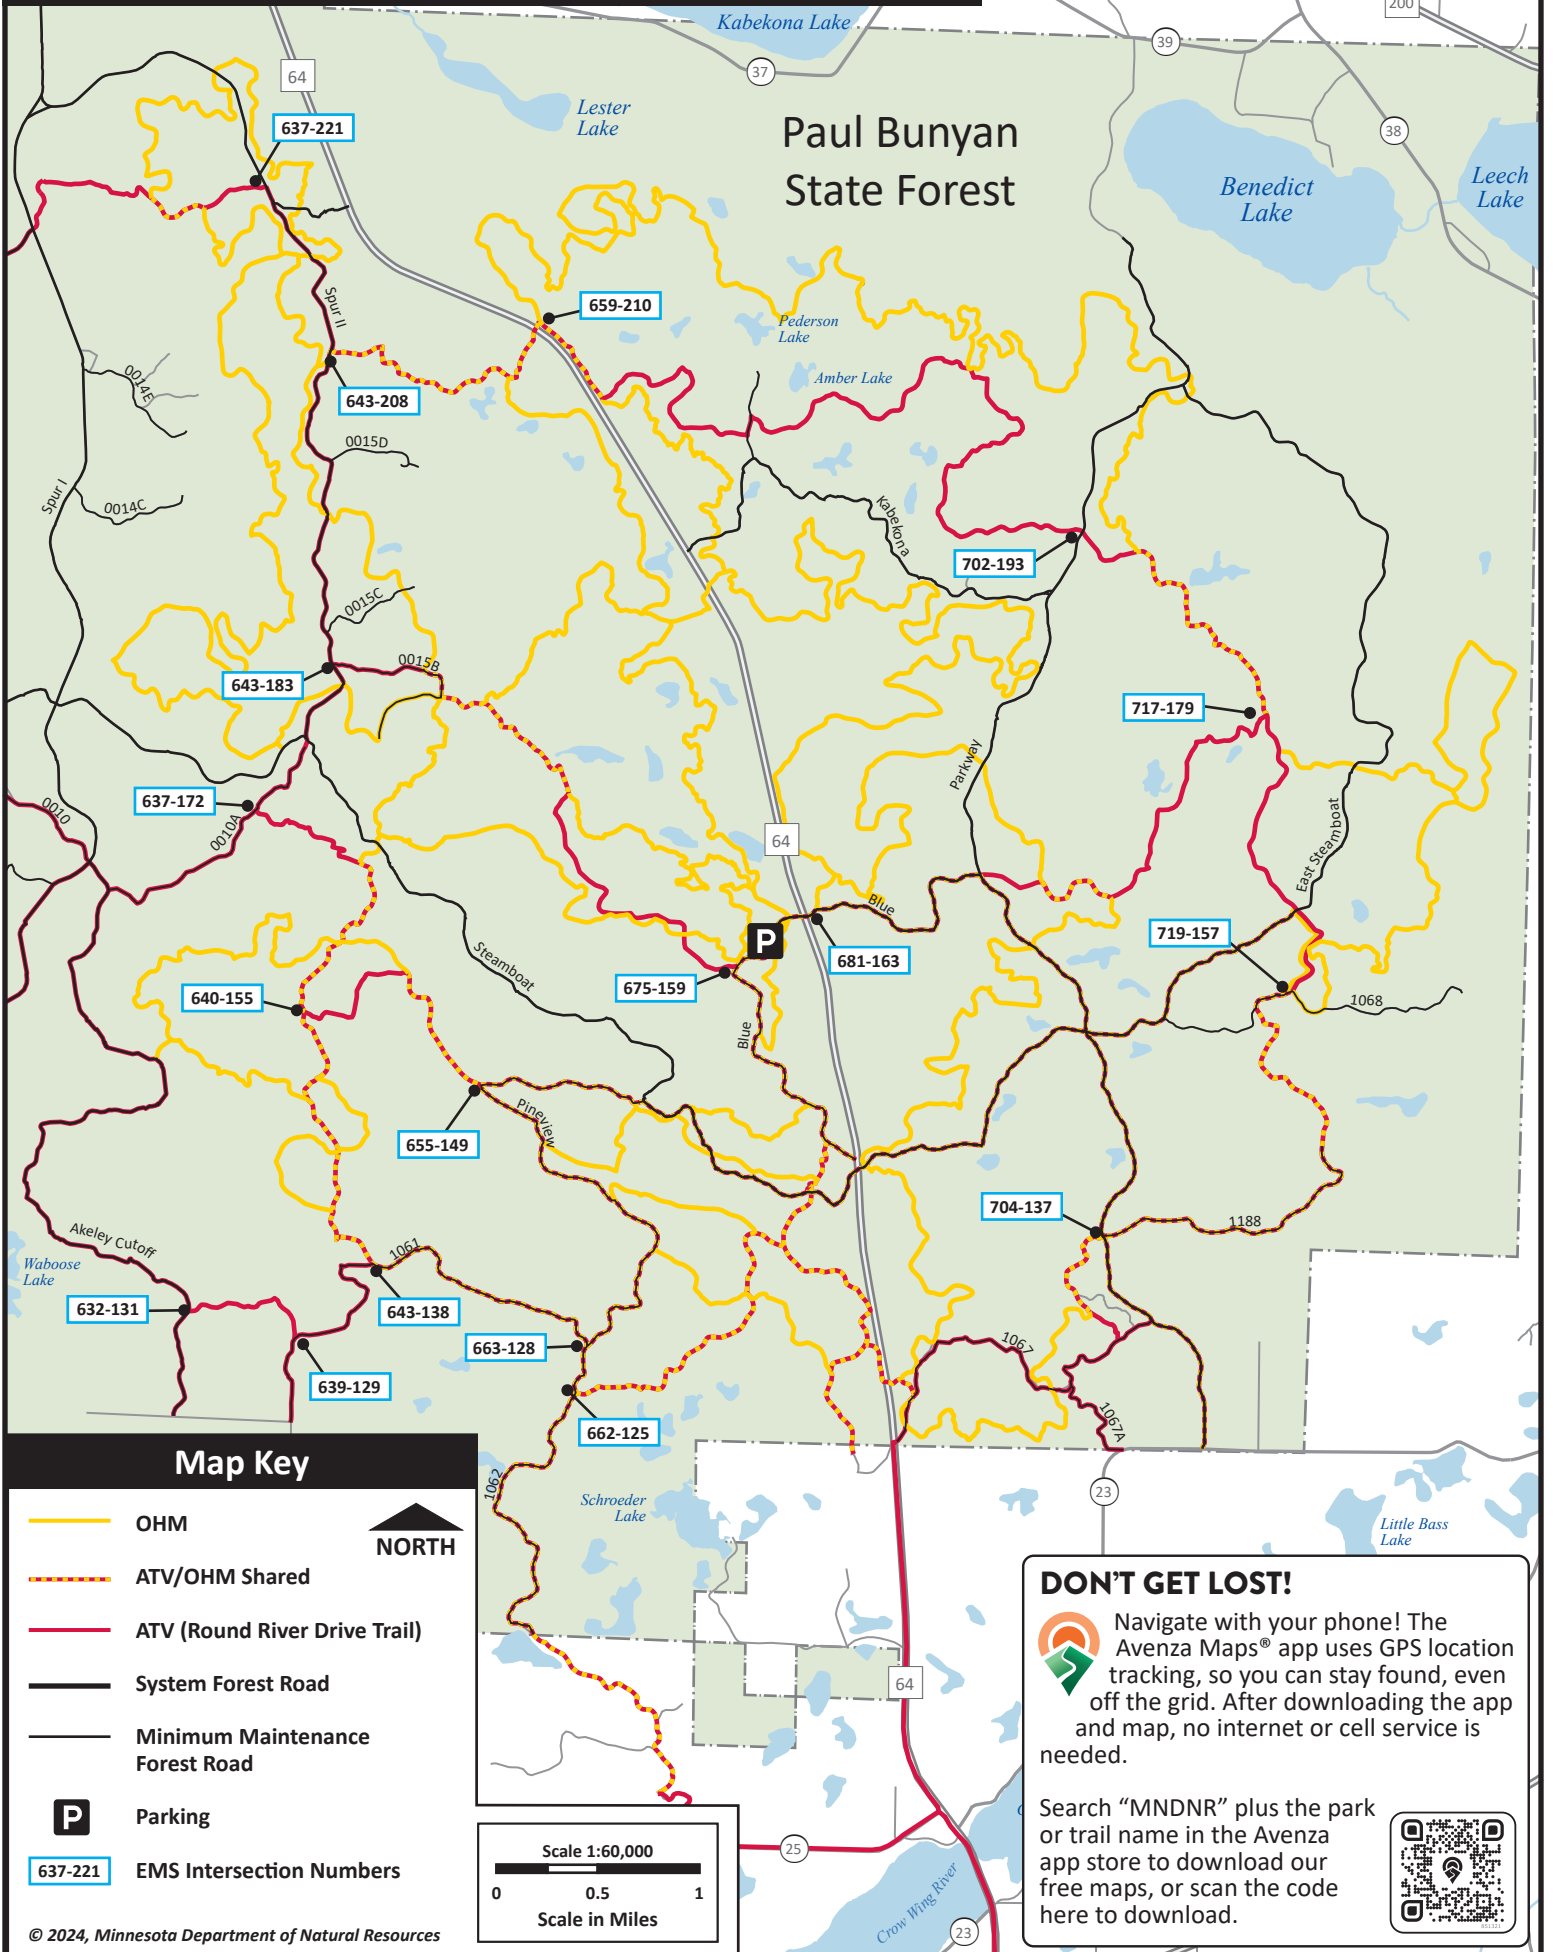

# MARTINEAU RECREATIONAL TRAILS - 97 MILES

Paul Bunyan State Forest

## Map Key

-  OHM
-  ATV/OHM Shared
-  ATV (Round River Drive Trail)
-  System Forest Road
-  Minimum Maintenance Forest Road
-  Parking
-  EMS Intersection Numbers

**DON'T GET LOST!**

 Navigate with your phone! The Avenza Maps® app uses GPS location tracking, so you can stay found, even off the grid. After downloading the app and map, no internet or cell service is needed.

Search "MNDNR" plus the park or trail name in the Avenza app store to download our free maps, or scan the code here to download.