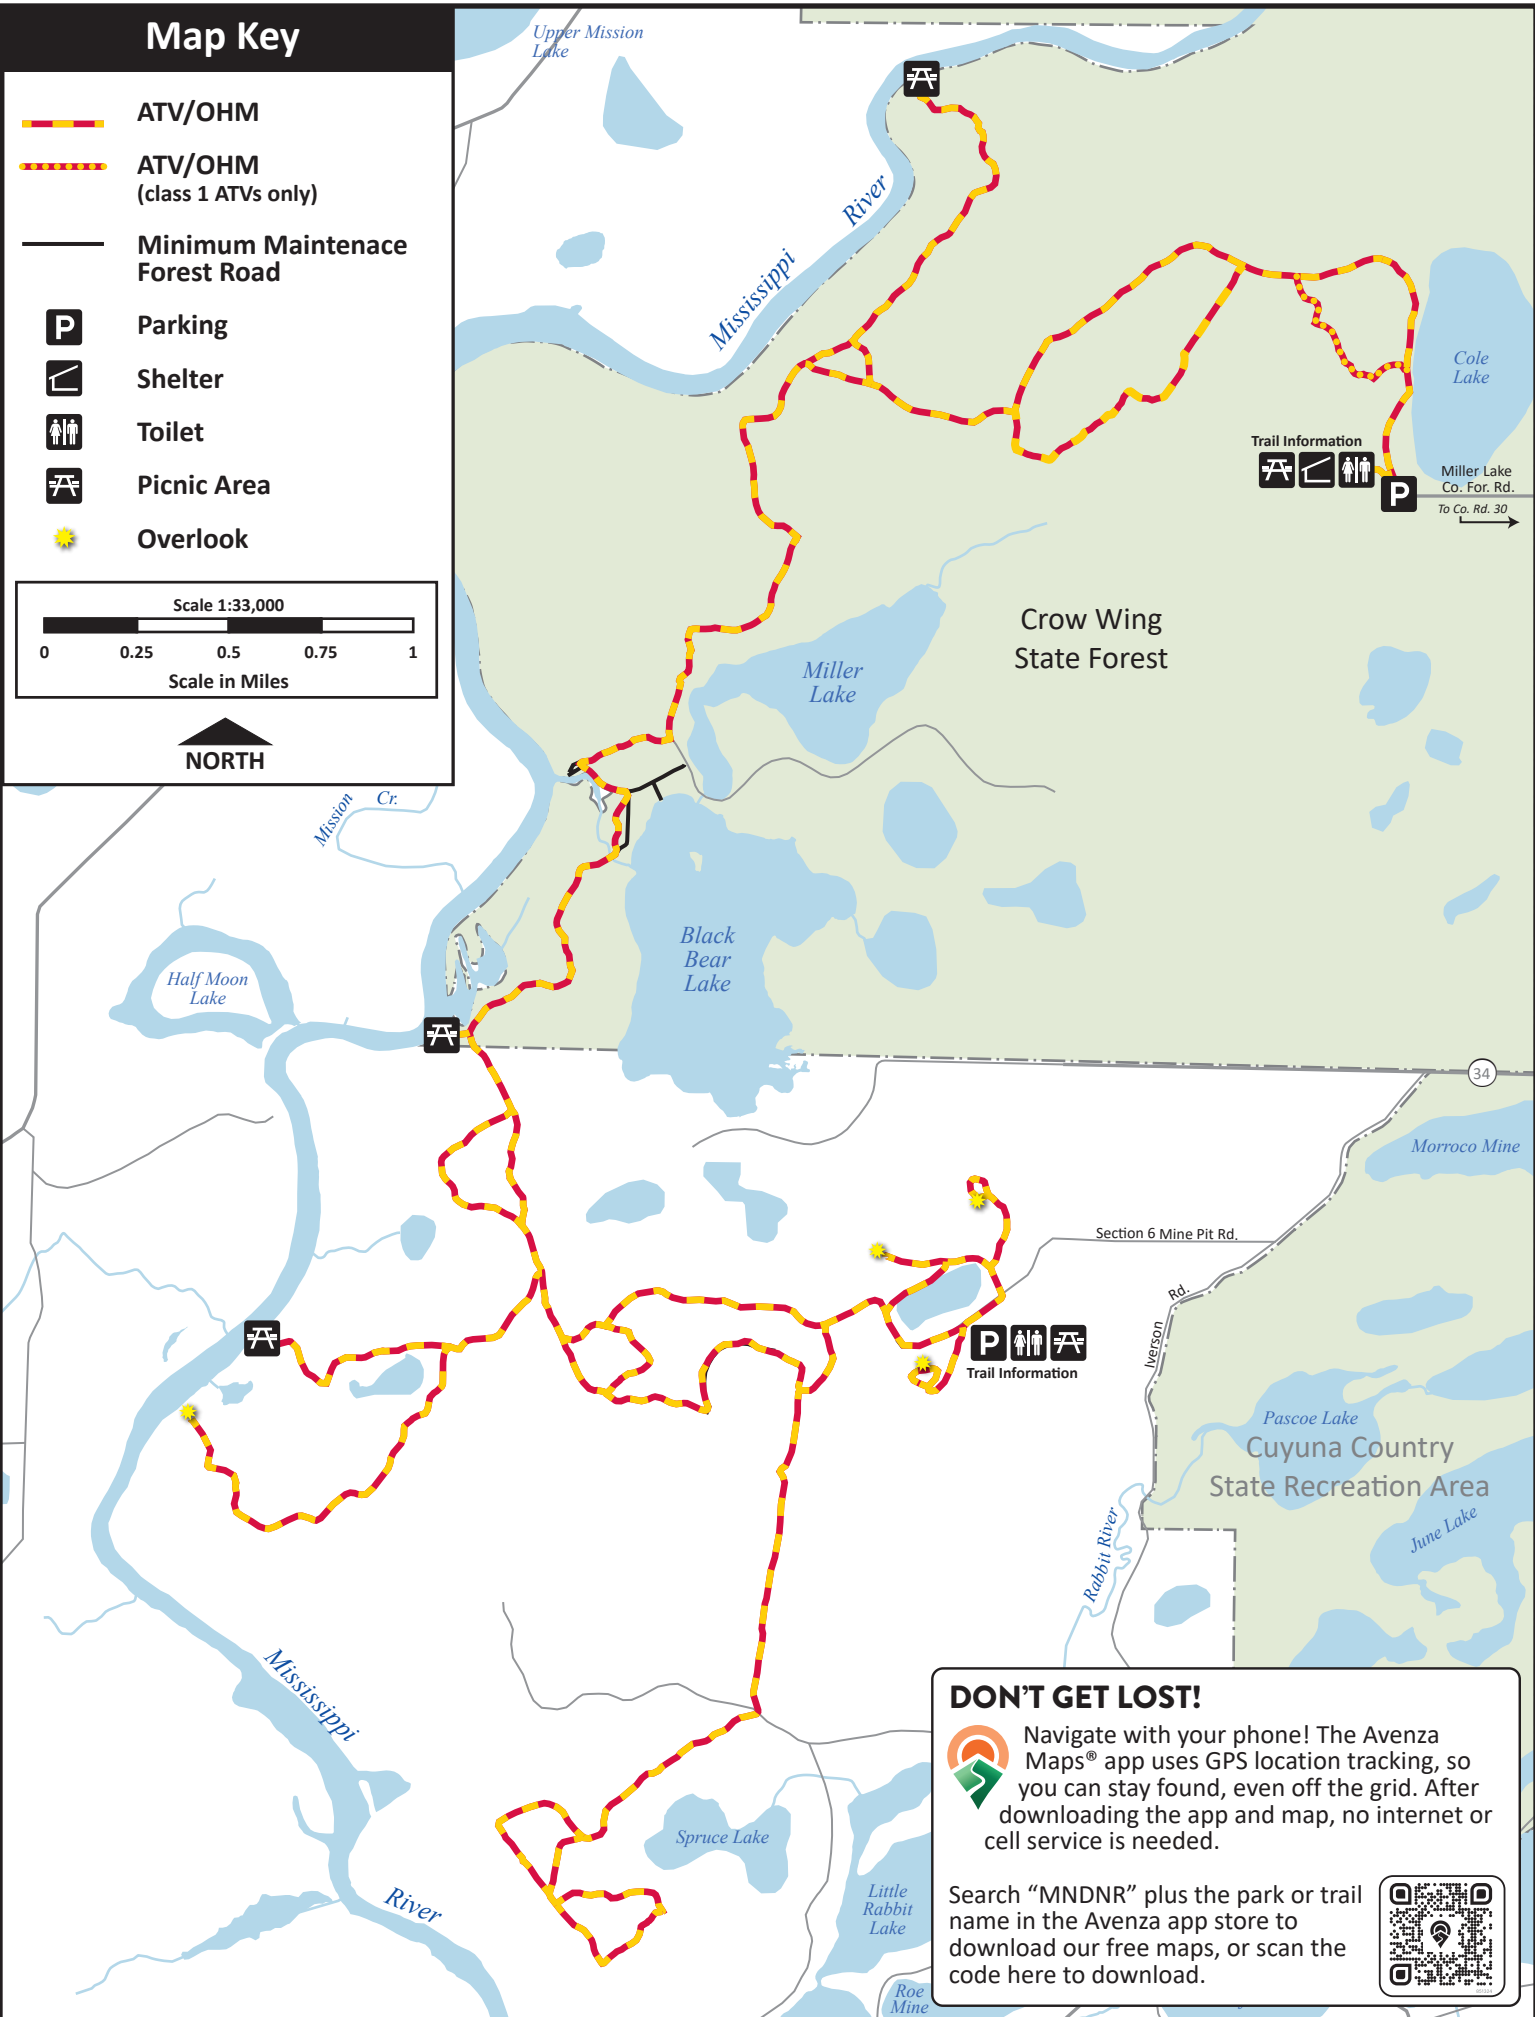

Map Key

-  ATV/OHM
-  ATV/OHM (class 1 ATVs only)
-  Minimum Maintenance Forest Road
-  Parking
-  Shelter
-  Toilet
-  Picnic Area
-  Overlook

DON'T GET LOST!

Navigate with your phone! The Avenza Maps® app uses GPS location tracking, so you can stay found, even off the grid. After downloading the app and map, no internet or cell service is needed.

Search "MNDNR" plus the park or trail name in the Avenza app store to download our free maps, or scan the code here to download.