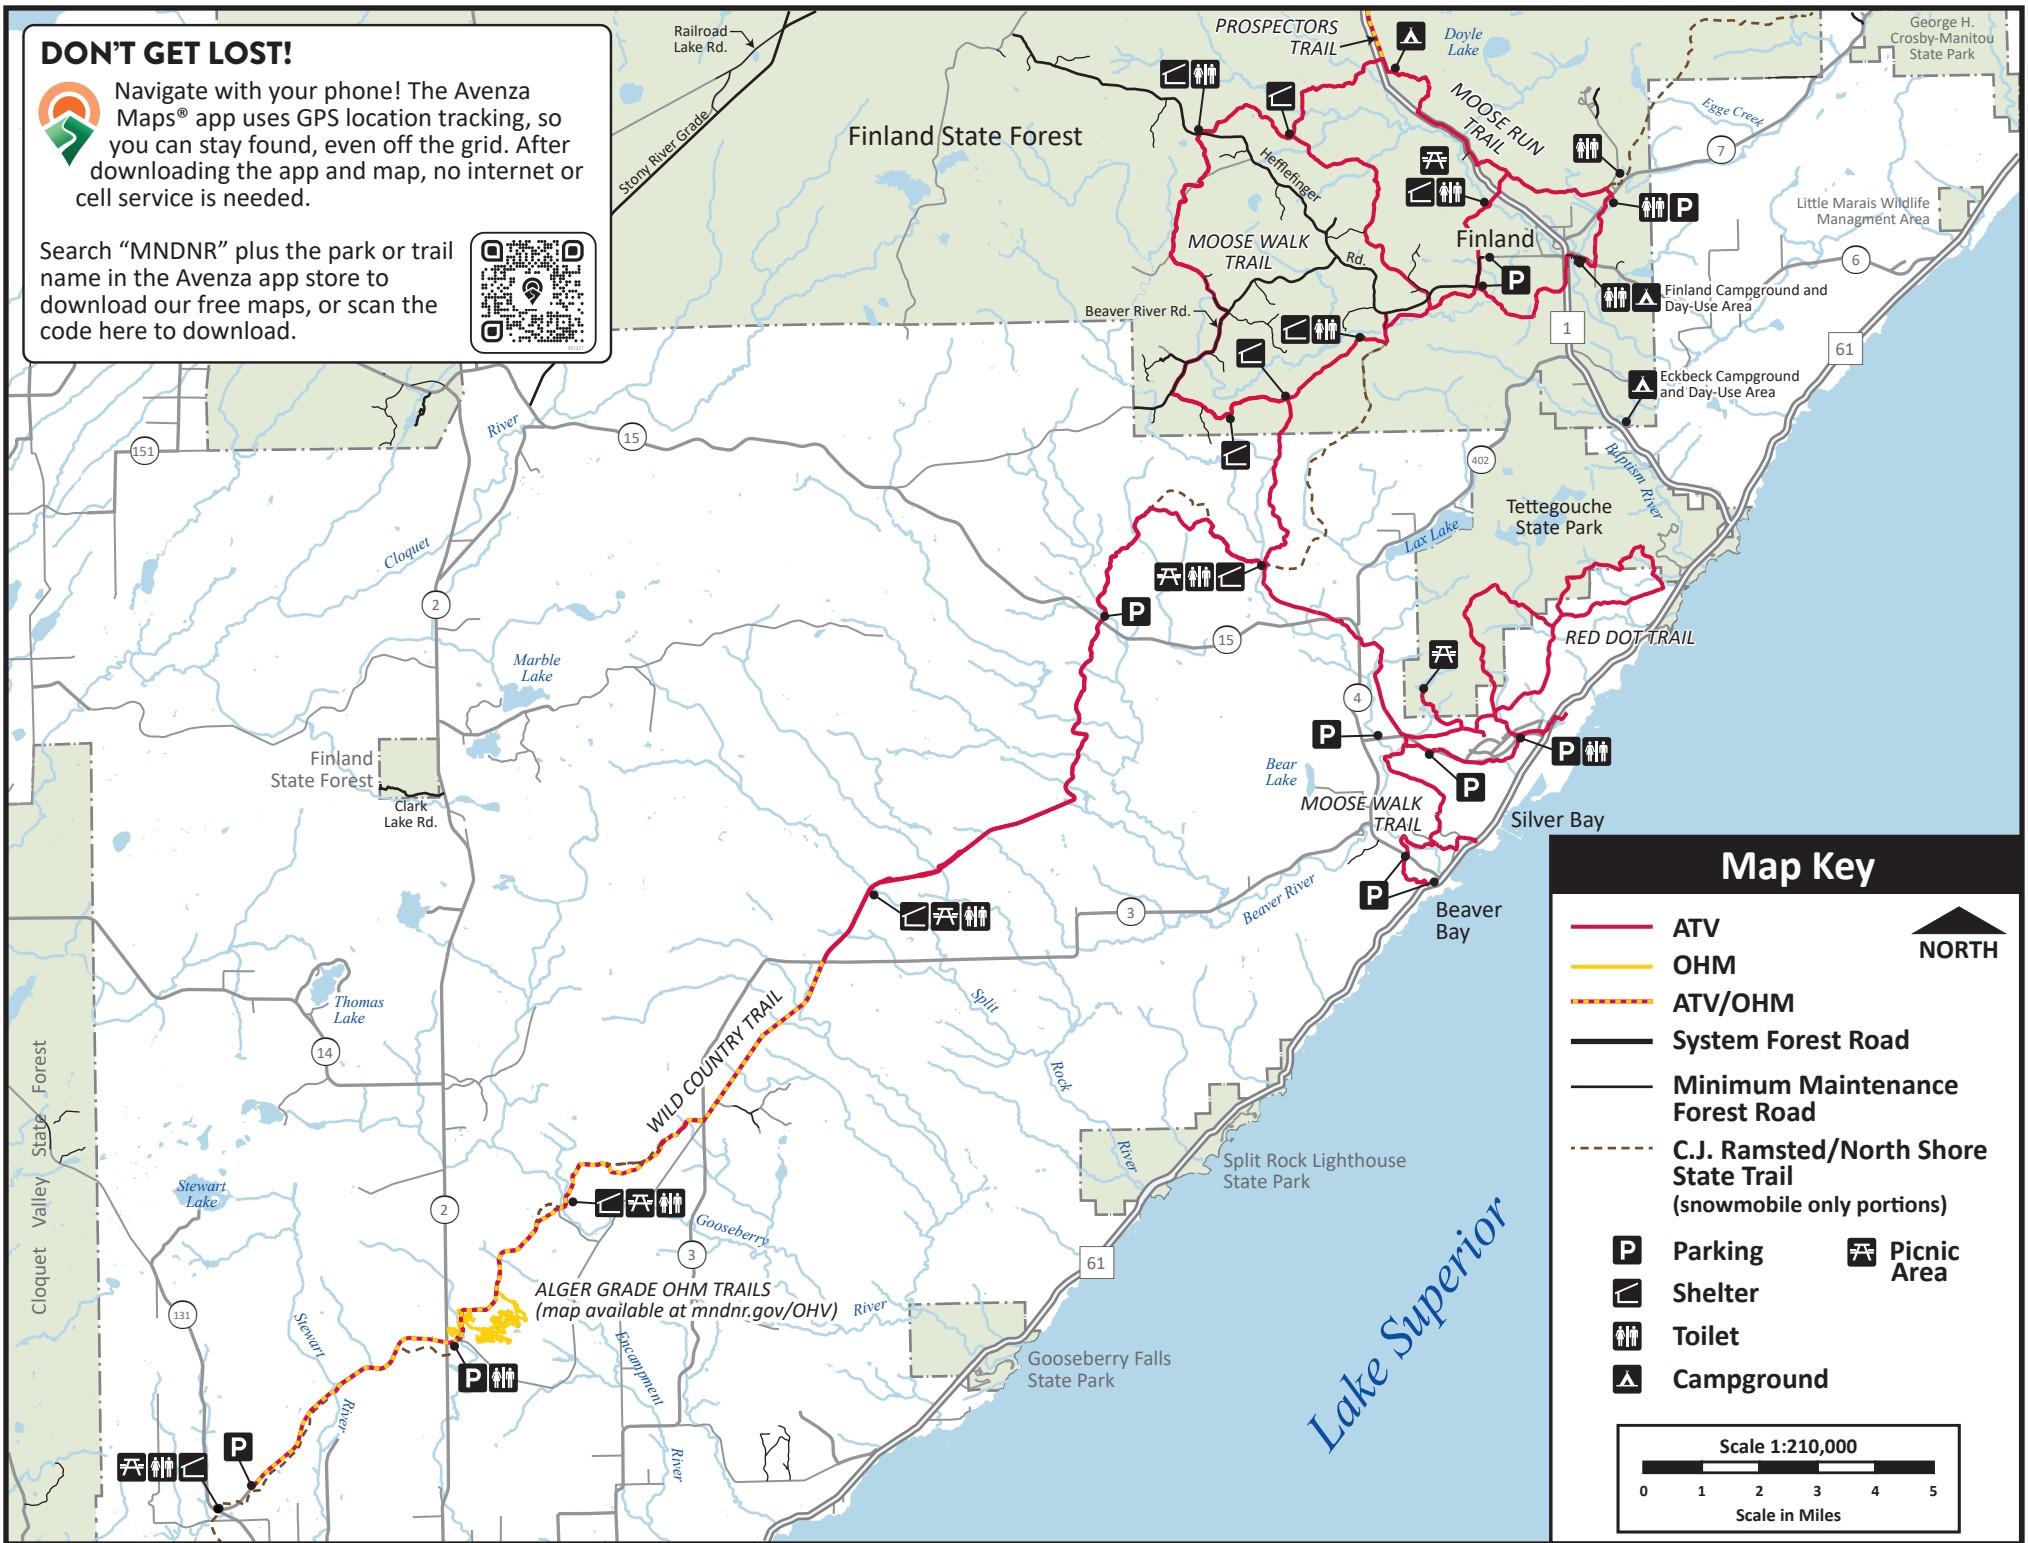

DON'T GET LOST!

 Navigate with your phone! The Avenza Maps® app uses GPS location tracking, so you can stay found, even off the grid. After downloading the app and map, no internet or cell service is needed.

Search "MNDNR" plus the park or trail name in the Avenza app store to download our free maps, or scan the code here to download.

Map Key

 NORTH

-  ATV
-  OHM
-  ATV/OHM
-  System Forest Road
-  Minimum Maintenance Forest Road
-  C.J. Ramsted/North Shore State Trail (snowmobile only portions)

 Parking	 Picnic Area
 Shelter	
 Toilet	
 Campground	

Scale 1:210,000

Scale in Miles