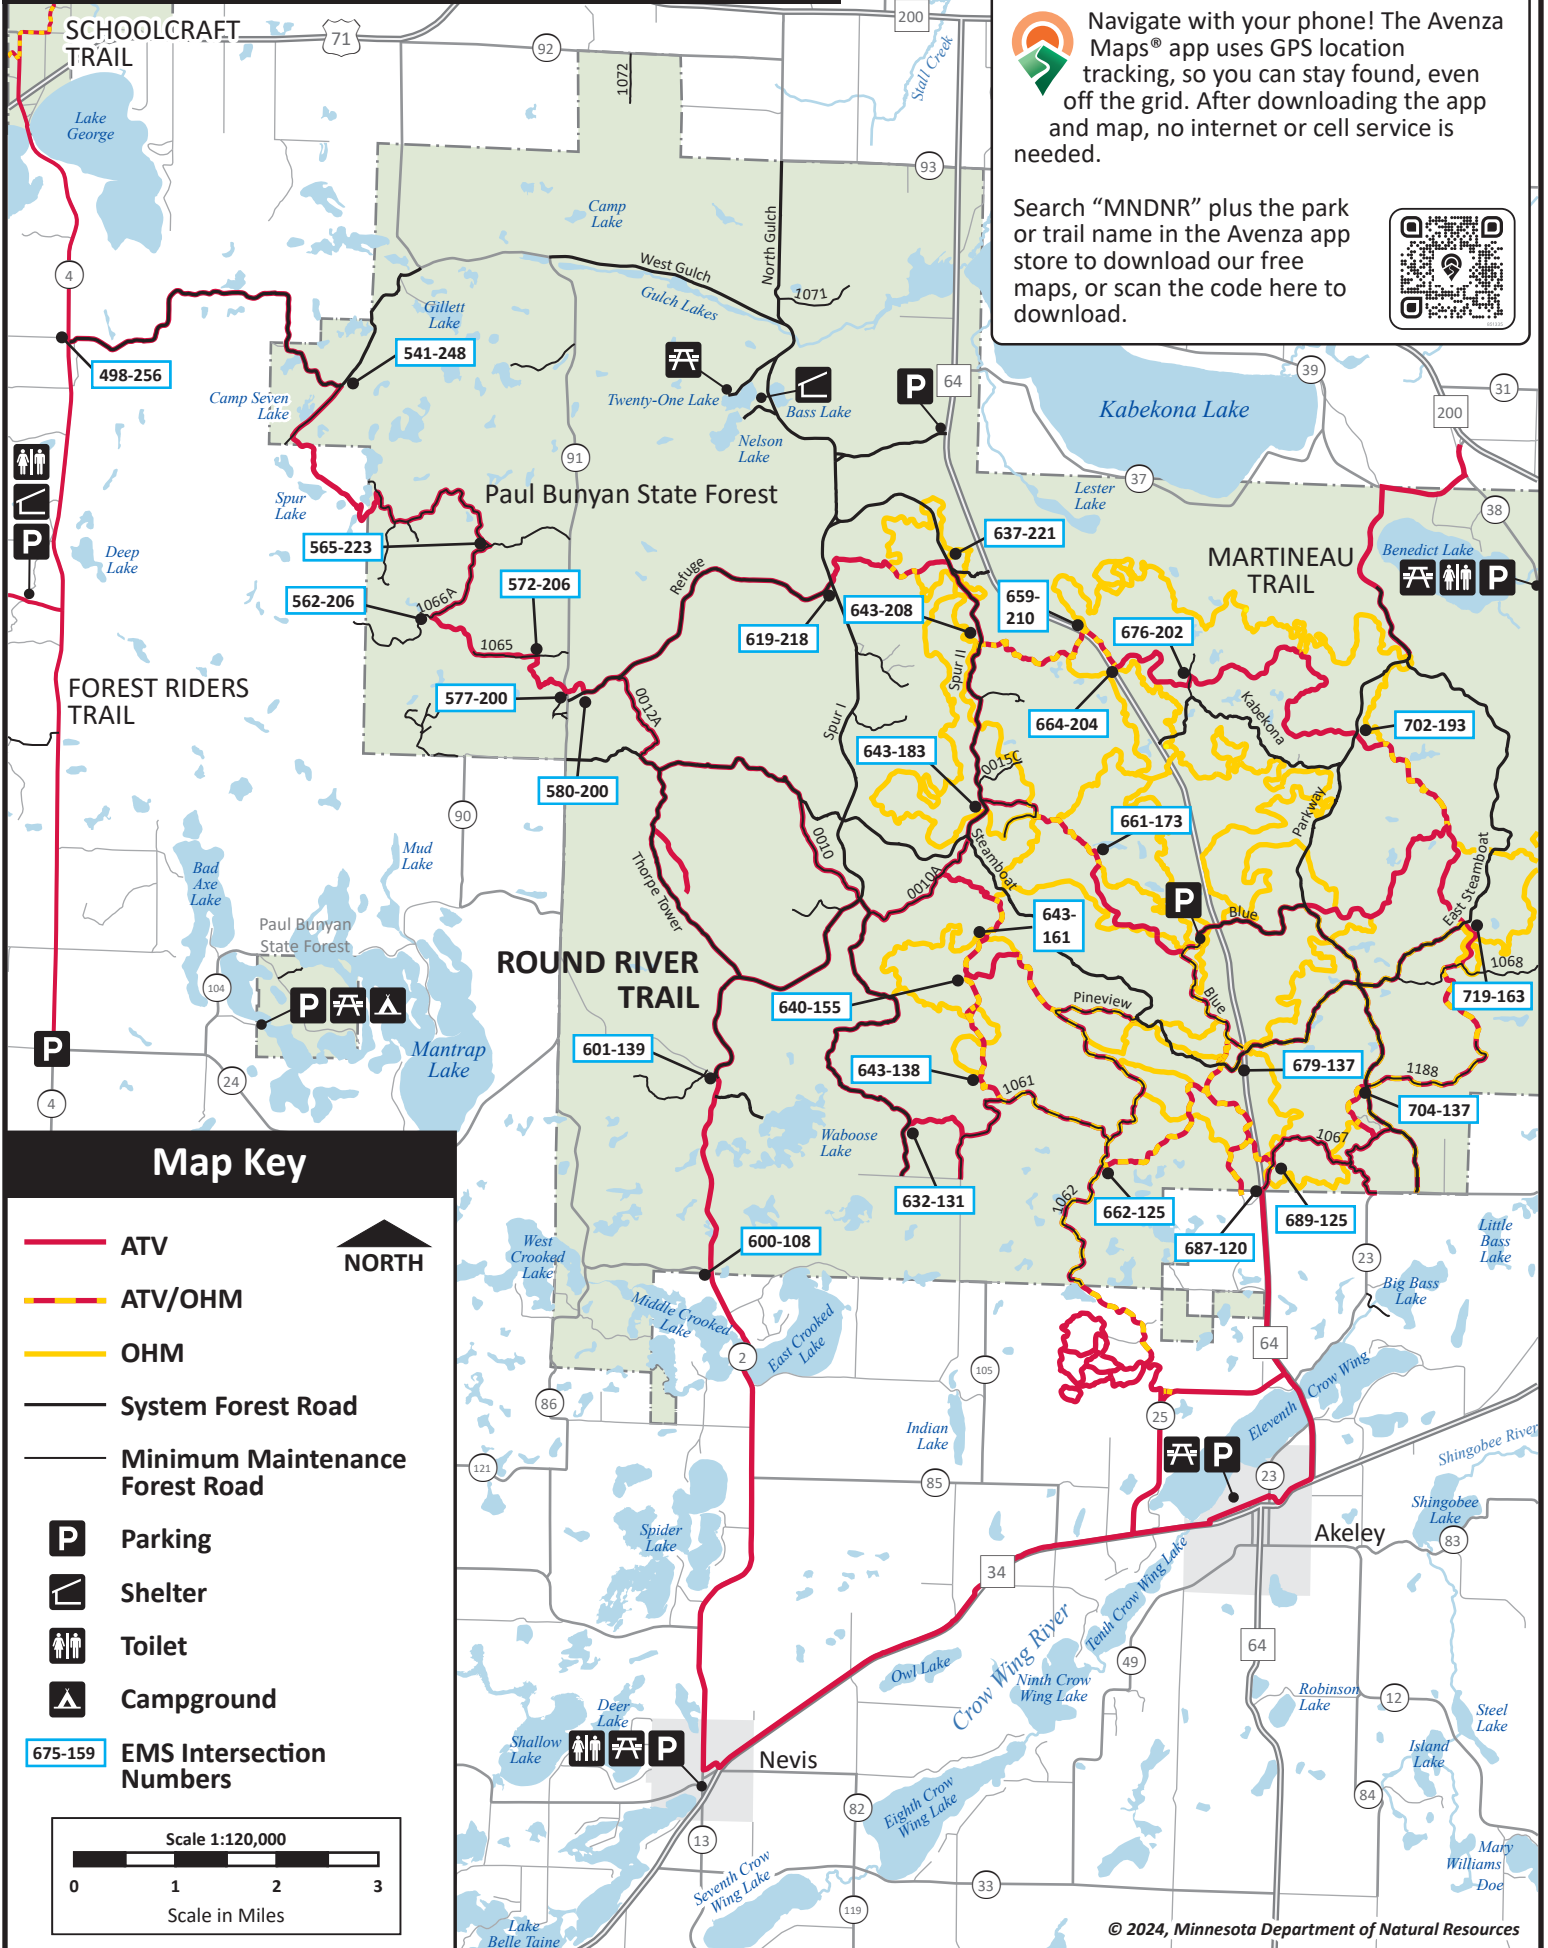

ROUND RIVER DRIVE TRAILS - 113 MILES

DON'T GET LOST!

Navigate with your phone! The Avenza Maps® app uses GPS location tracking, so you can stay found, even off the grid. After downloading the app and map, no internet or cell service is needed.

Search "MNDNR" plus the park or trail name in the Avenza app store to download our free maps, or scan the code here to download.

Map Key

- ATV
- ATV/OHM
- OHM
- System Forest Road
- Minimum Maintenance Forest Road
- Parking
- Shelter
- Toilet
- Campground
- EMS Intersection Numbers