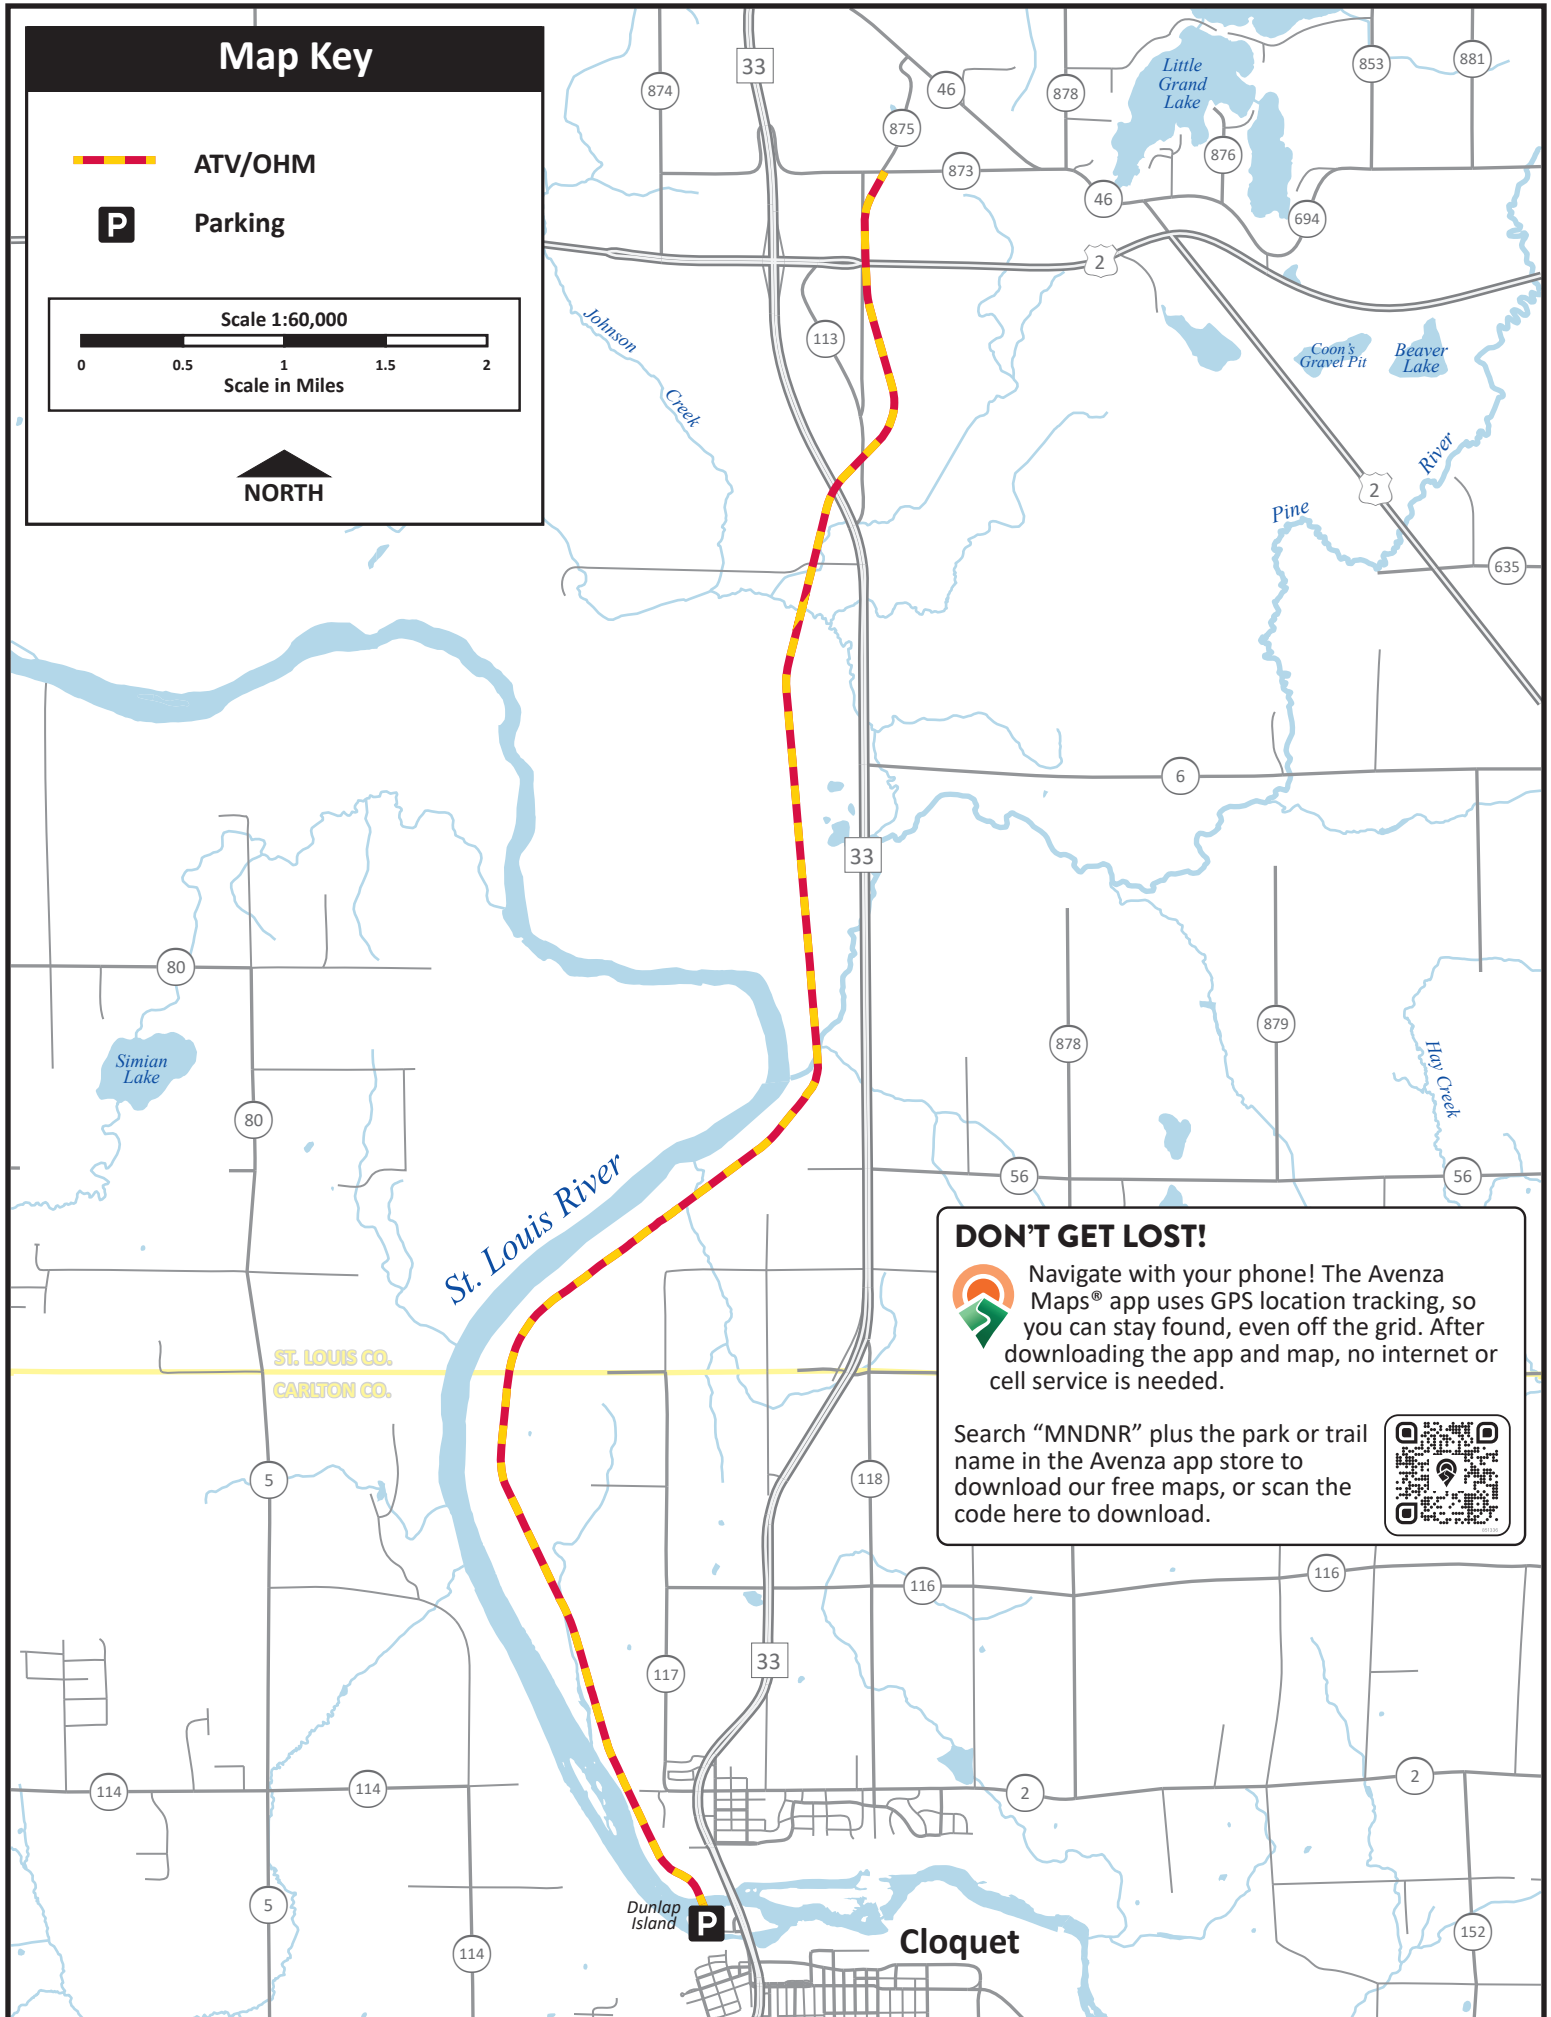

### Map Key

 ATV/OHM

 Parking

### DON'T GET LOST!

 Navigate with your phone! The Avenza Maps® app uses GPS location tracking, so you can stay found, even off the grid. After downloading the app and map, no internet or cell service is needed.

Search "MNDNR" plus the park or trail name in the Avenza app store to download our free maps, or scan the code here to download.