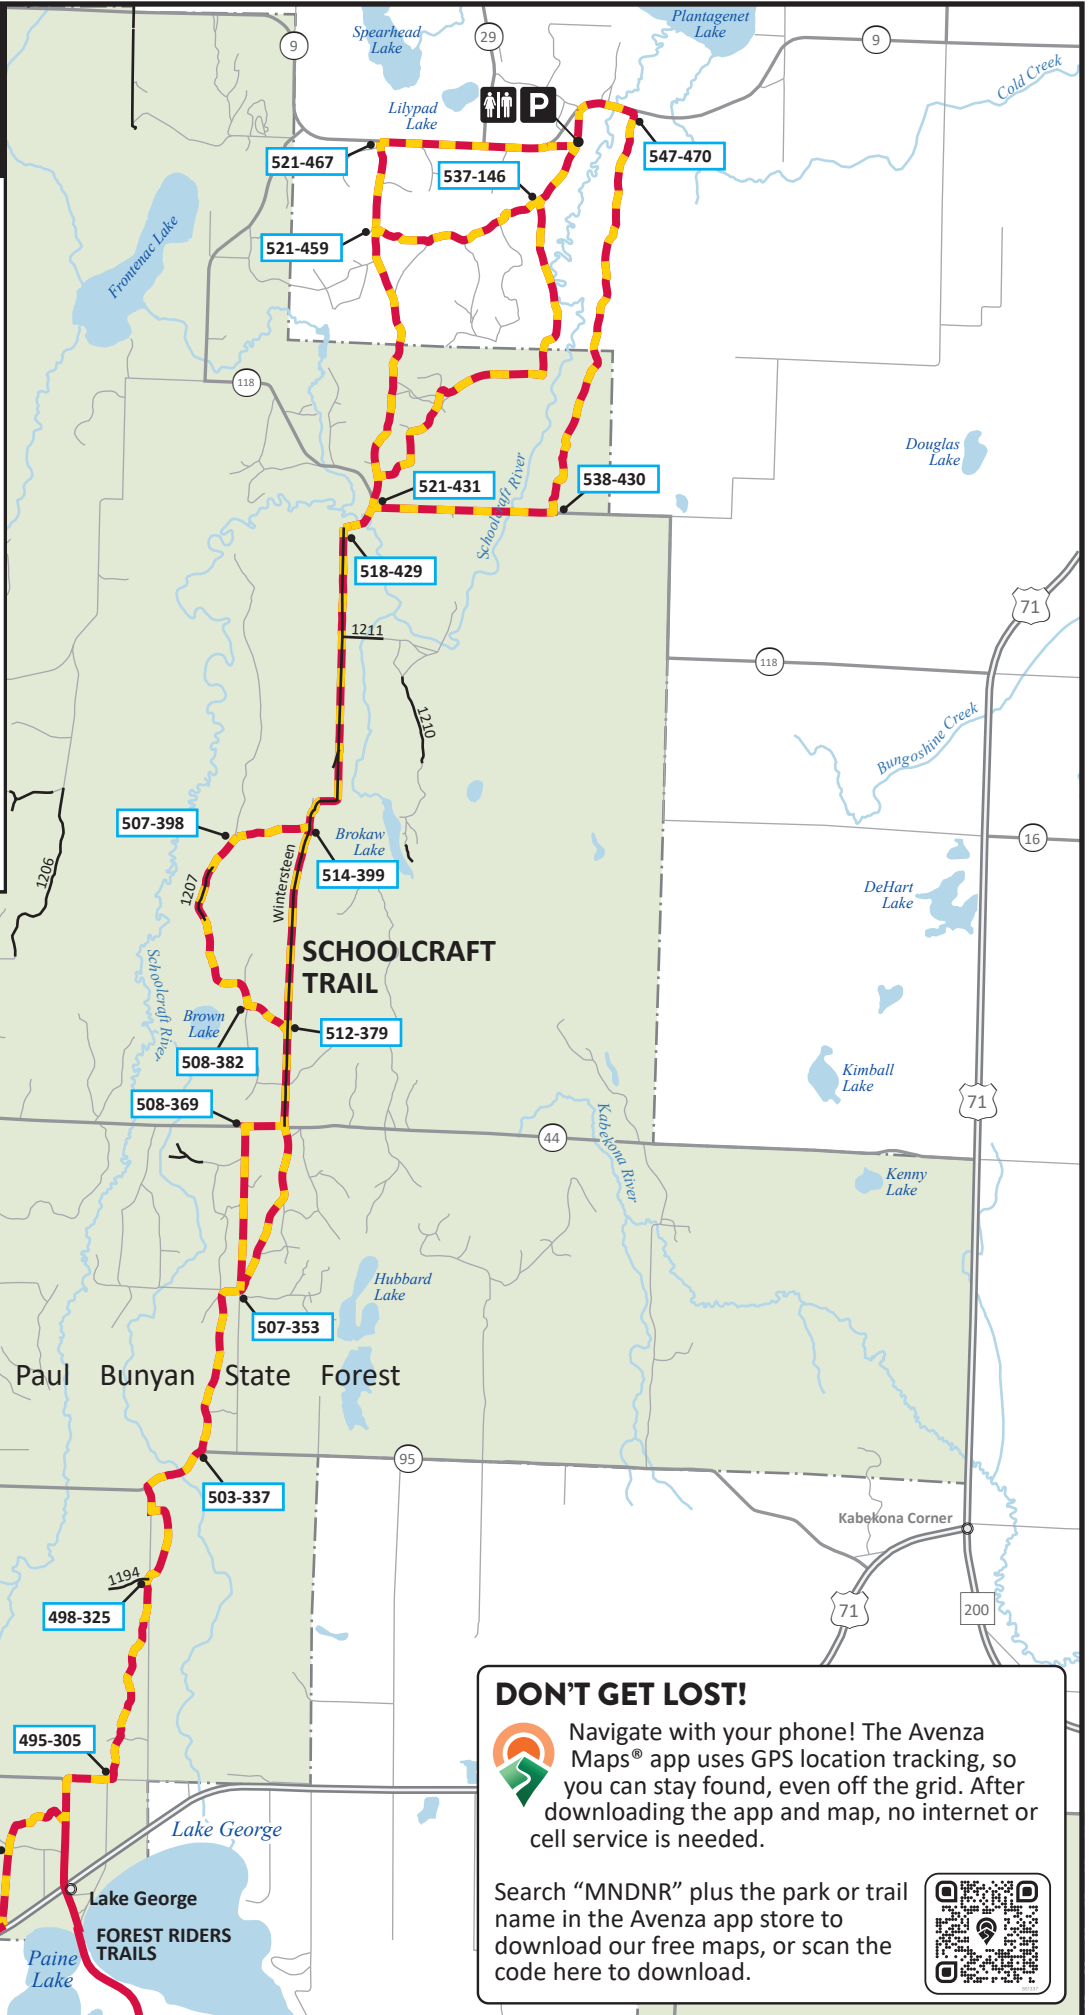

# SCHOOLCRAFT TRAIL

29 MILES

-  ATV/OHM
-  ATV
-  Minimum Maintenance Forest Road
-  Parking
-  Toilet
-  EMS Intersection Numbers

© 2022, Minnesota Department of Natural Resources

## DON'T GET LOST!

Navigate with your phone! The Avenza Maps® app uses GPS location tracking, so you can stay found, even off the grid. After downloading the app and map, no internet or cell service is needed.

Search "MNDNR" plus the park or trail name in the Avenza app store to download our free maps, or scan the code here to download.

FOREST RIDERS TRAILS