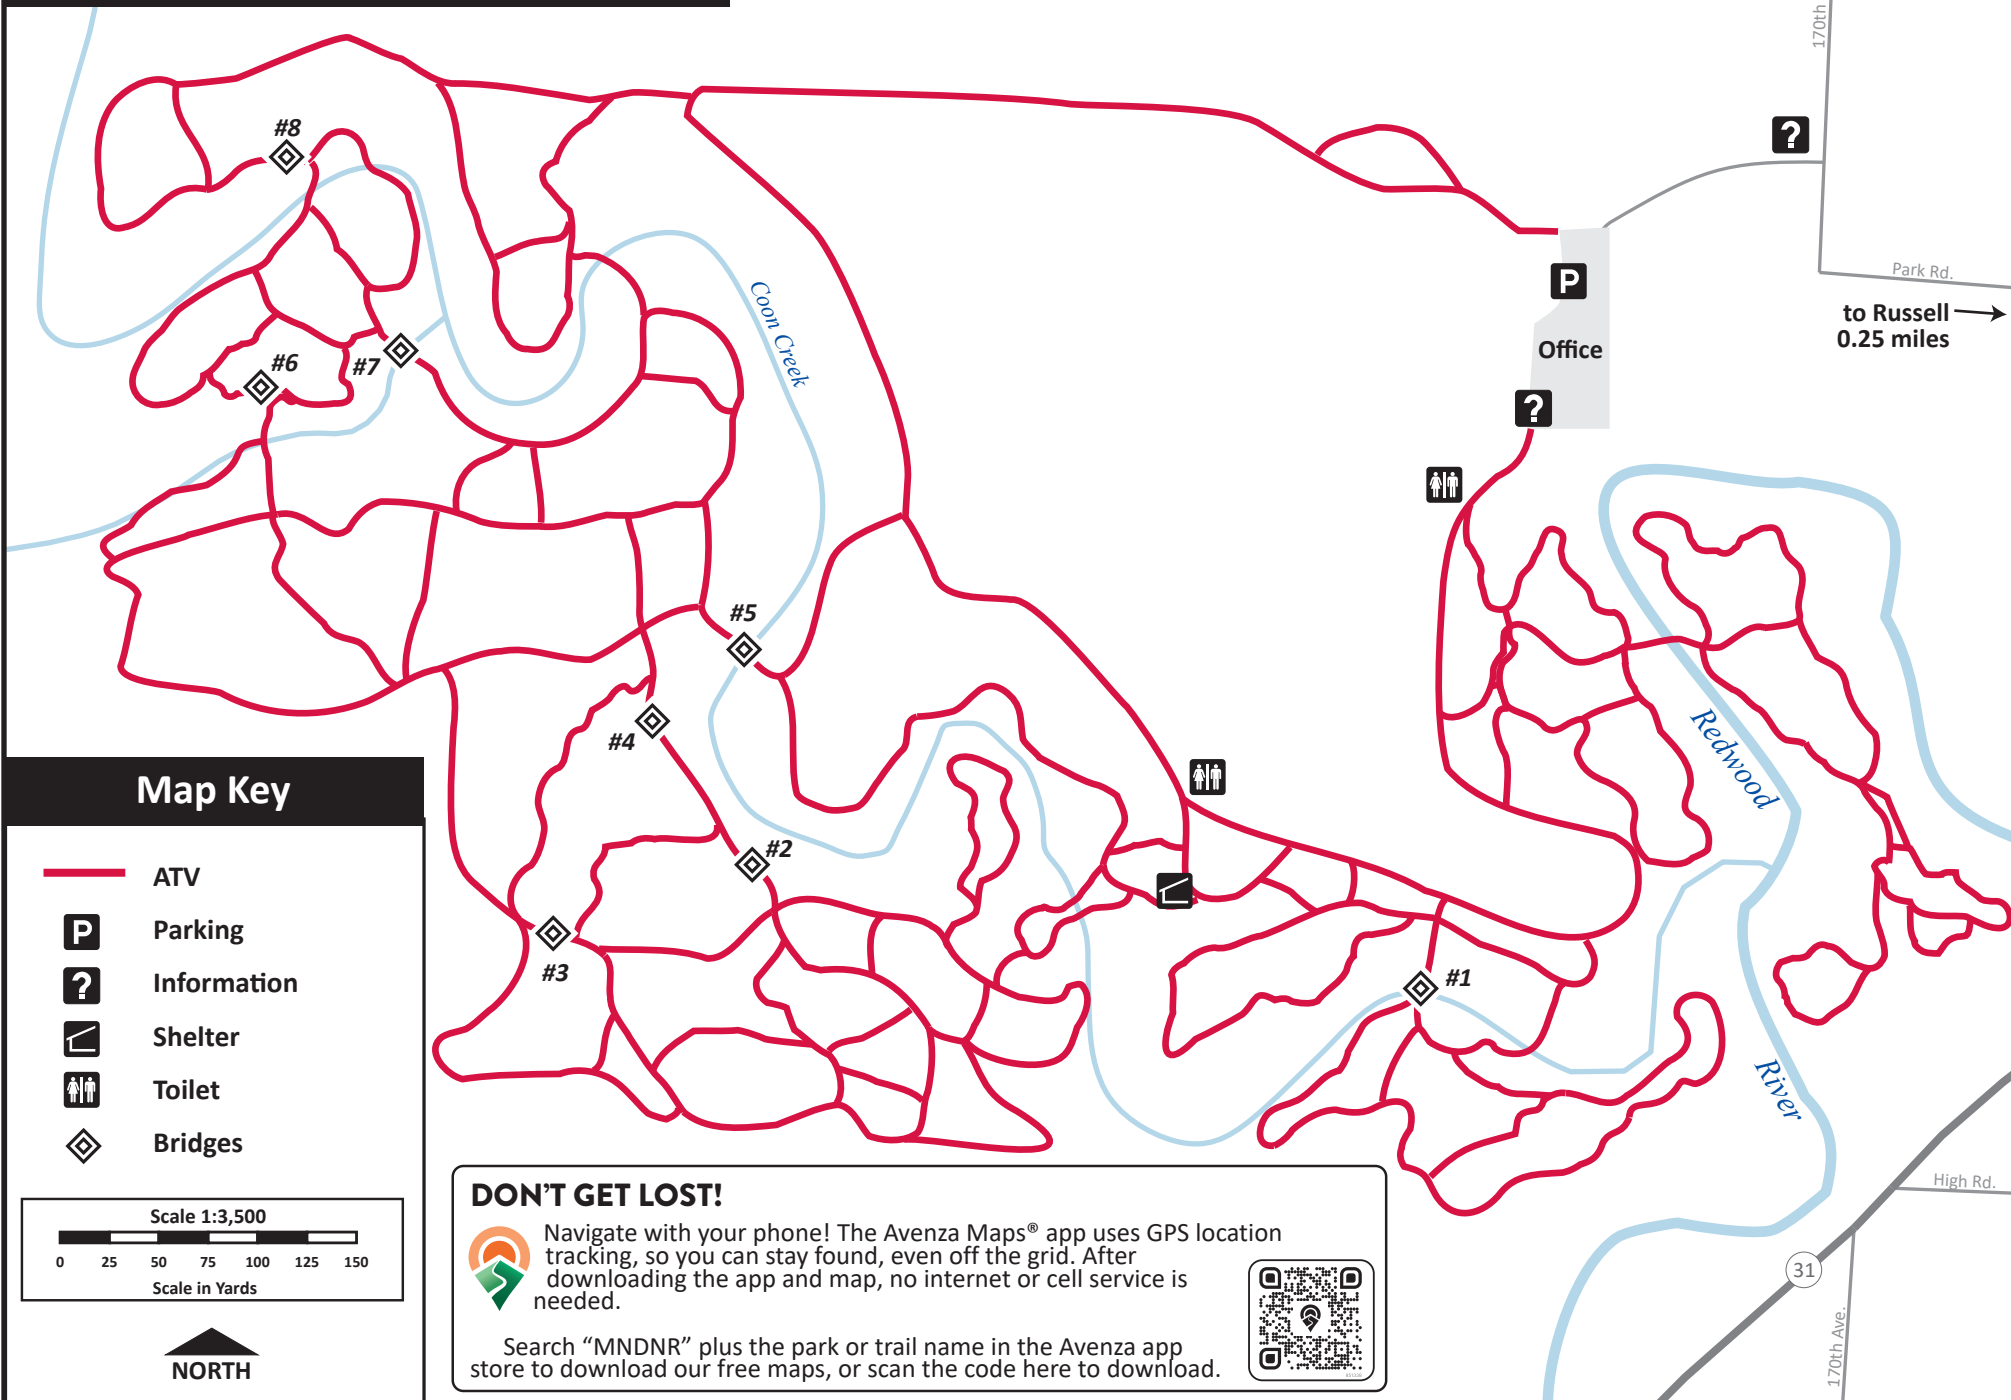

SHADY OAKS NATIVE PRAIRIE ADVENTURE TRAILS - 6.4 MILES

Map Key

-  ATV
-  Parking
-  Information
-  Shelter
-  Toilet
-  Bridges

Scale 1:3,500

DON'T GET LOST!

Navigate with your phone! The Avenza Maps® app uses GPS location tracking, so you can stay found, even off the grid. After downloading the app and map, no internet or cell service is needed.

Search "MNDNR" plus the park or trail name in the Avenza app store to download our free maps, or scan the code here to download.