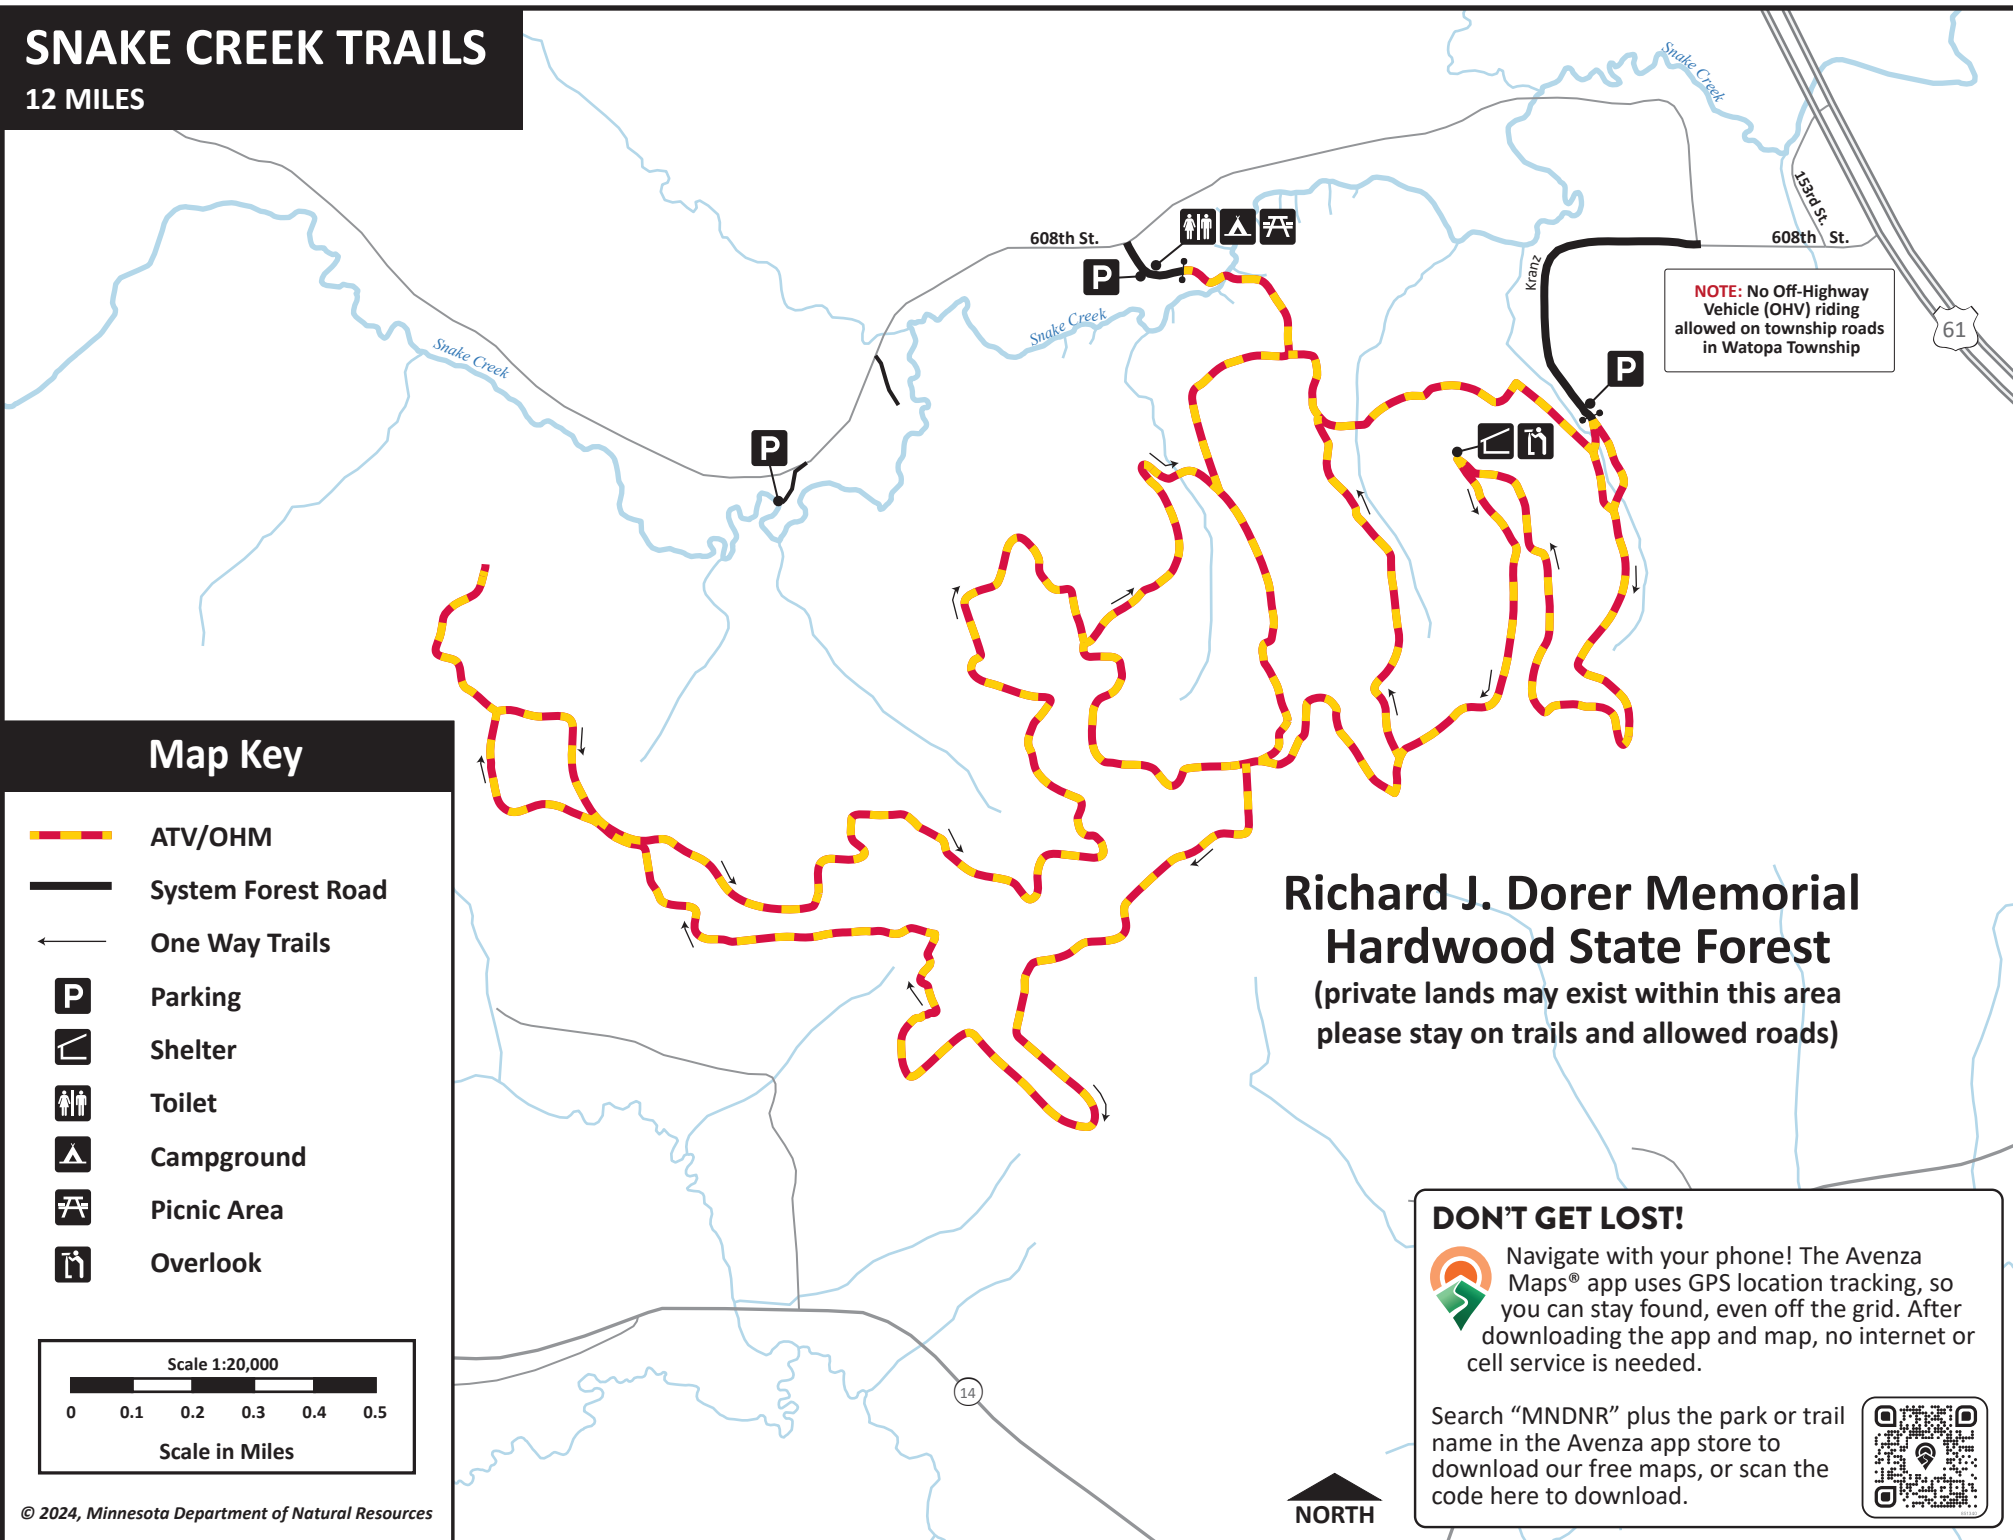

Snake Creek Trails

12 MILES

NOTE: No Off-Highway Vehicle (OHV) riding allowed on township roads in Watopa Township

Map Key

- ATV/OHM
- System Forest Road
- One Way Trails
- Parking
- Shelter
- Toilet
- Campground
- Picnic Area
- Overlook

**Richard J. Dorer Memorial
Hardwood State Forest**
(private lands may exist within this area
please stay on trails and allowed roads)

DON'T GET LOST!
Navigate with your phone! The Avenza Maps® app uses GPS location tracking, so you can stay found, even off the grid. After downloading the app and map, no internet or cell service is needed.

Search "MNDNR" plus the park or trail name in the Avenza app store to download our free maps, or scan the code here to download.