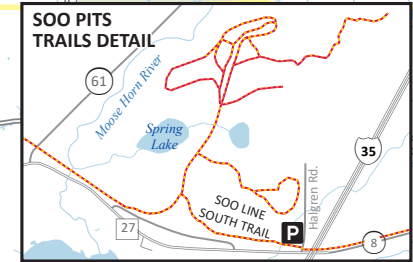

DON'T GET LOST!

 Navigate with your phone! The Avenza Maps® app uses GPS location tracking, so you can stay found, even off the grid. After downloading the app and map, no internet or cell service is needed.

Search "MNDNR" plus the park or trail name in the Avenza app store to download our free maps, or scan the code here to download.

Map Key

	ATV		Parking
	ATV/OHM		Shelter
	Other OHV Trails		Toilet
	Mile Markers		Campground

Scale 1:650,000

Scale in Miles

NORTH

A small section of trail west of Hwy. 10 is open to motorized access from Apr. 1 - Oct. 31.