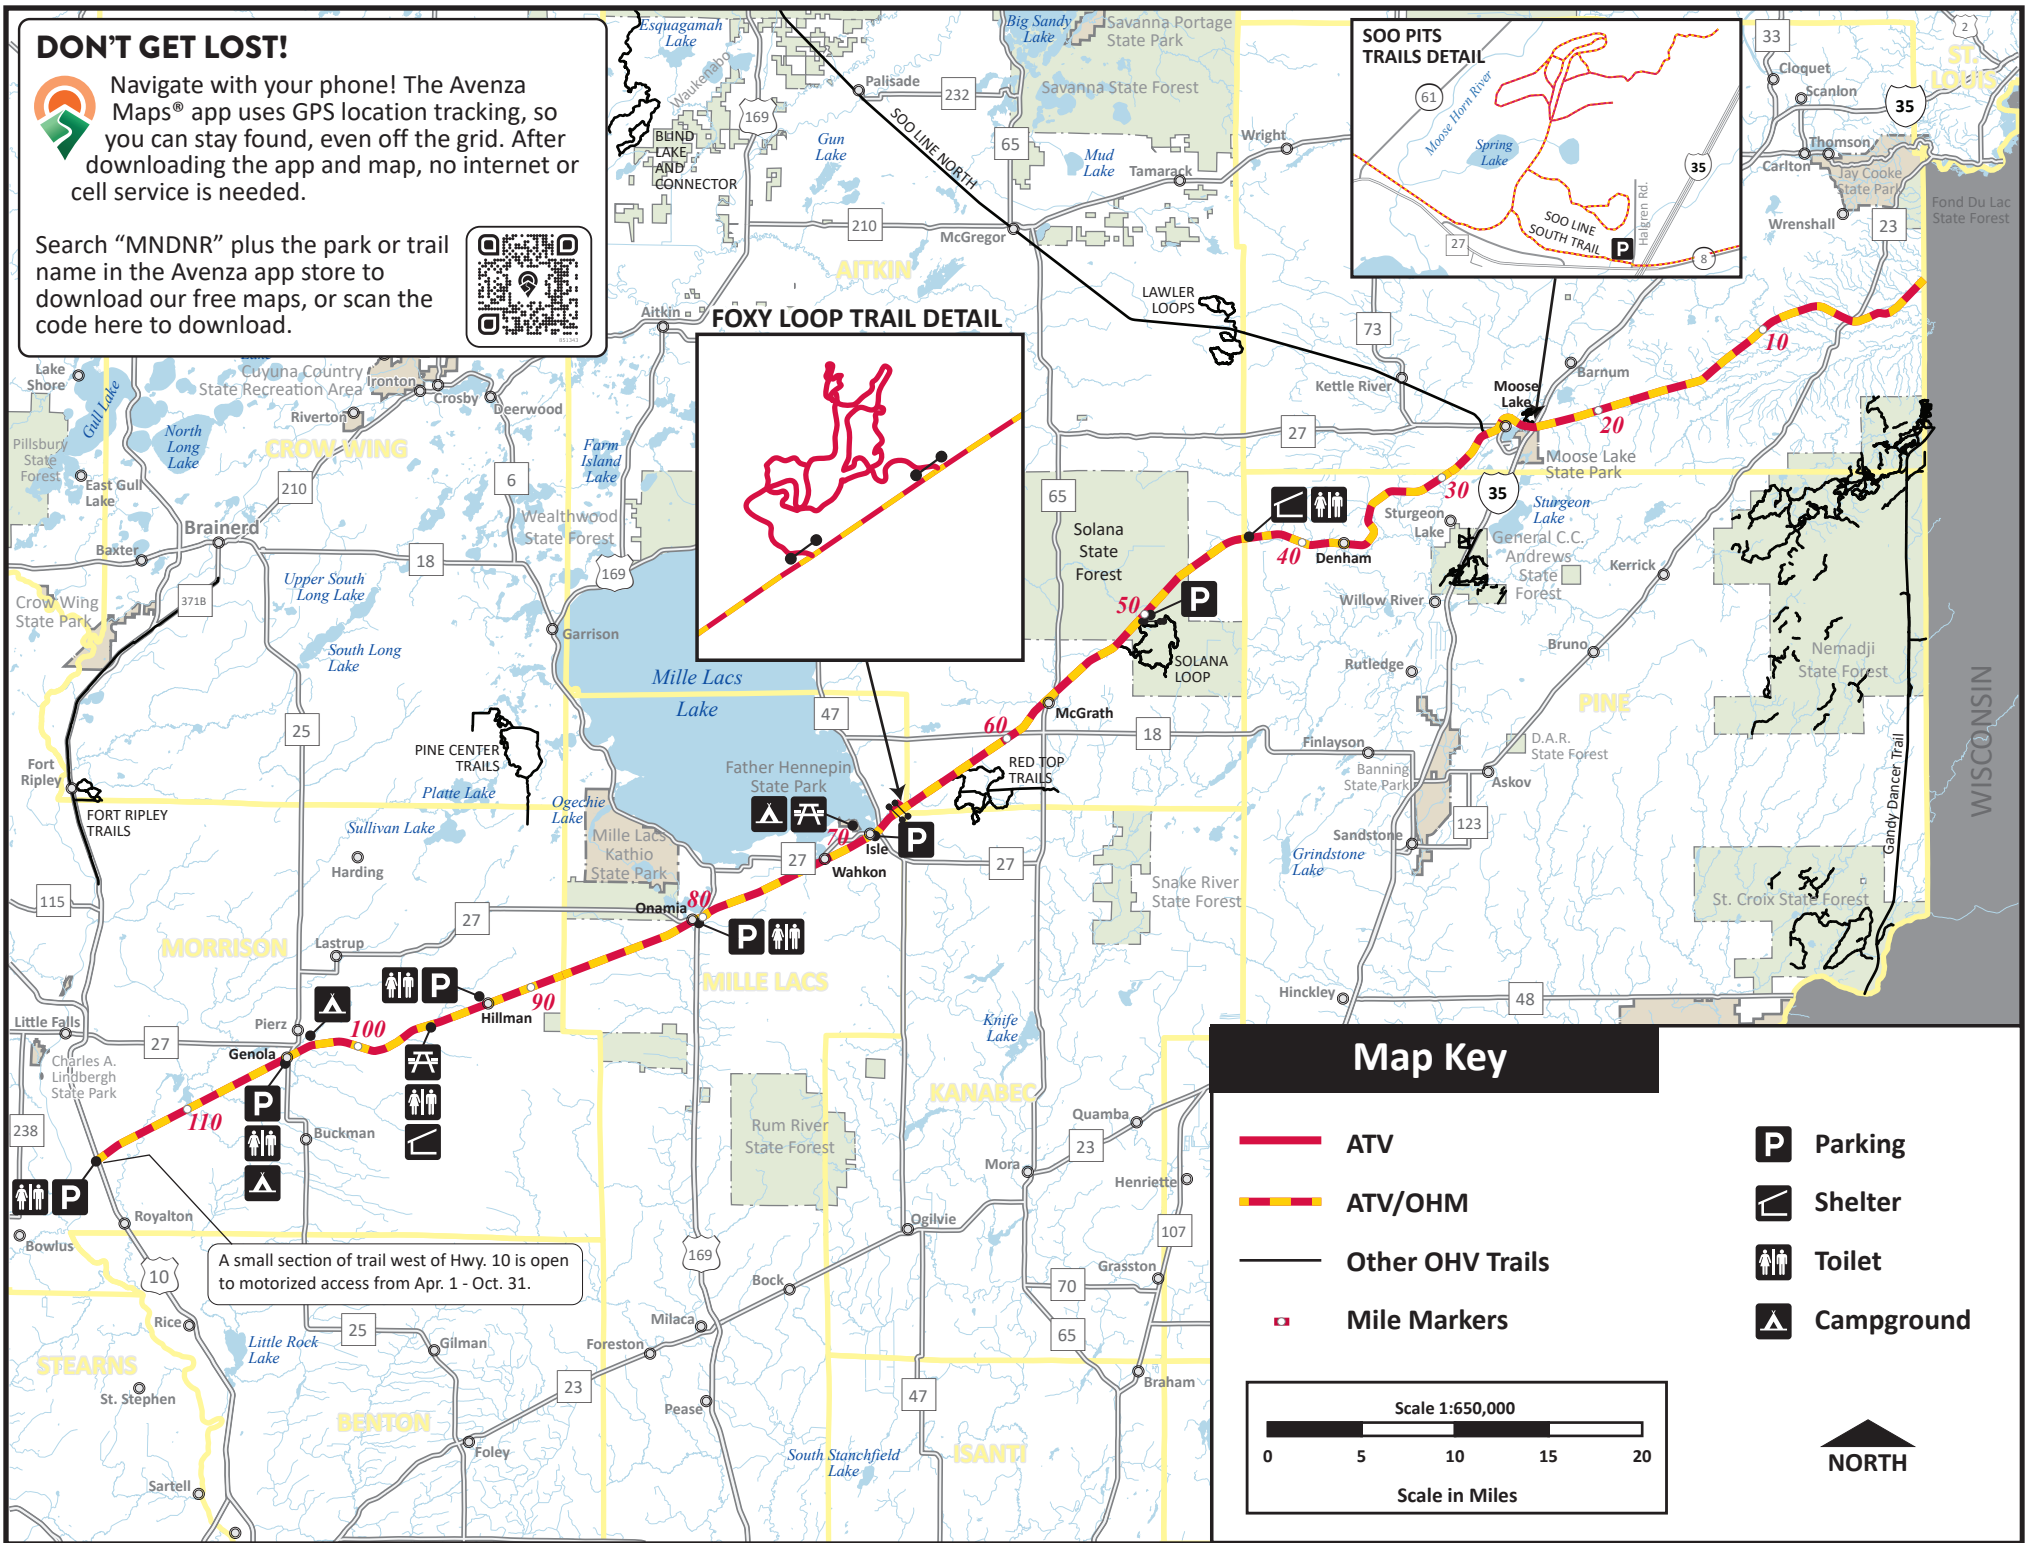

DON'T GET LOST!

 Navigate with your phone! The Avenza Maps® app uses GPS location tracking, so you can stay found, even off the grid. After downloading the app and map, no internet or cell service is needed.

Search "MNDNR" plus the park or trail name in the Avenza app store to download our free maps, or scan the code here to download.

Map Key

	ATV		Parking
	ATV/OHM		Shelter
	Other OHV Trails		Toilet
	Mile Markers		Campground

Scale 1:650,000

Scale in Miles

NORTH

A small section of trail west of Hwy. 10 is open to motorized access from Apr. 1 - Oct. 31.