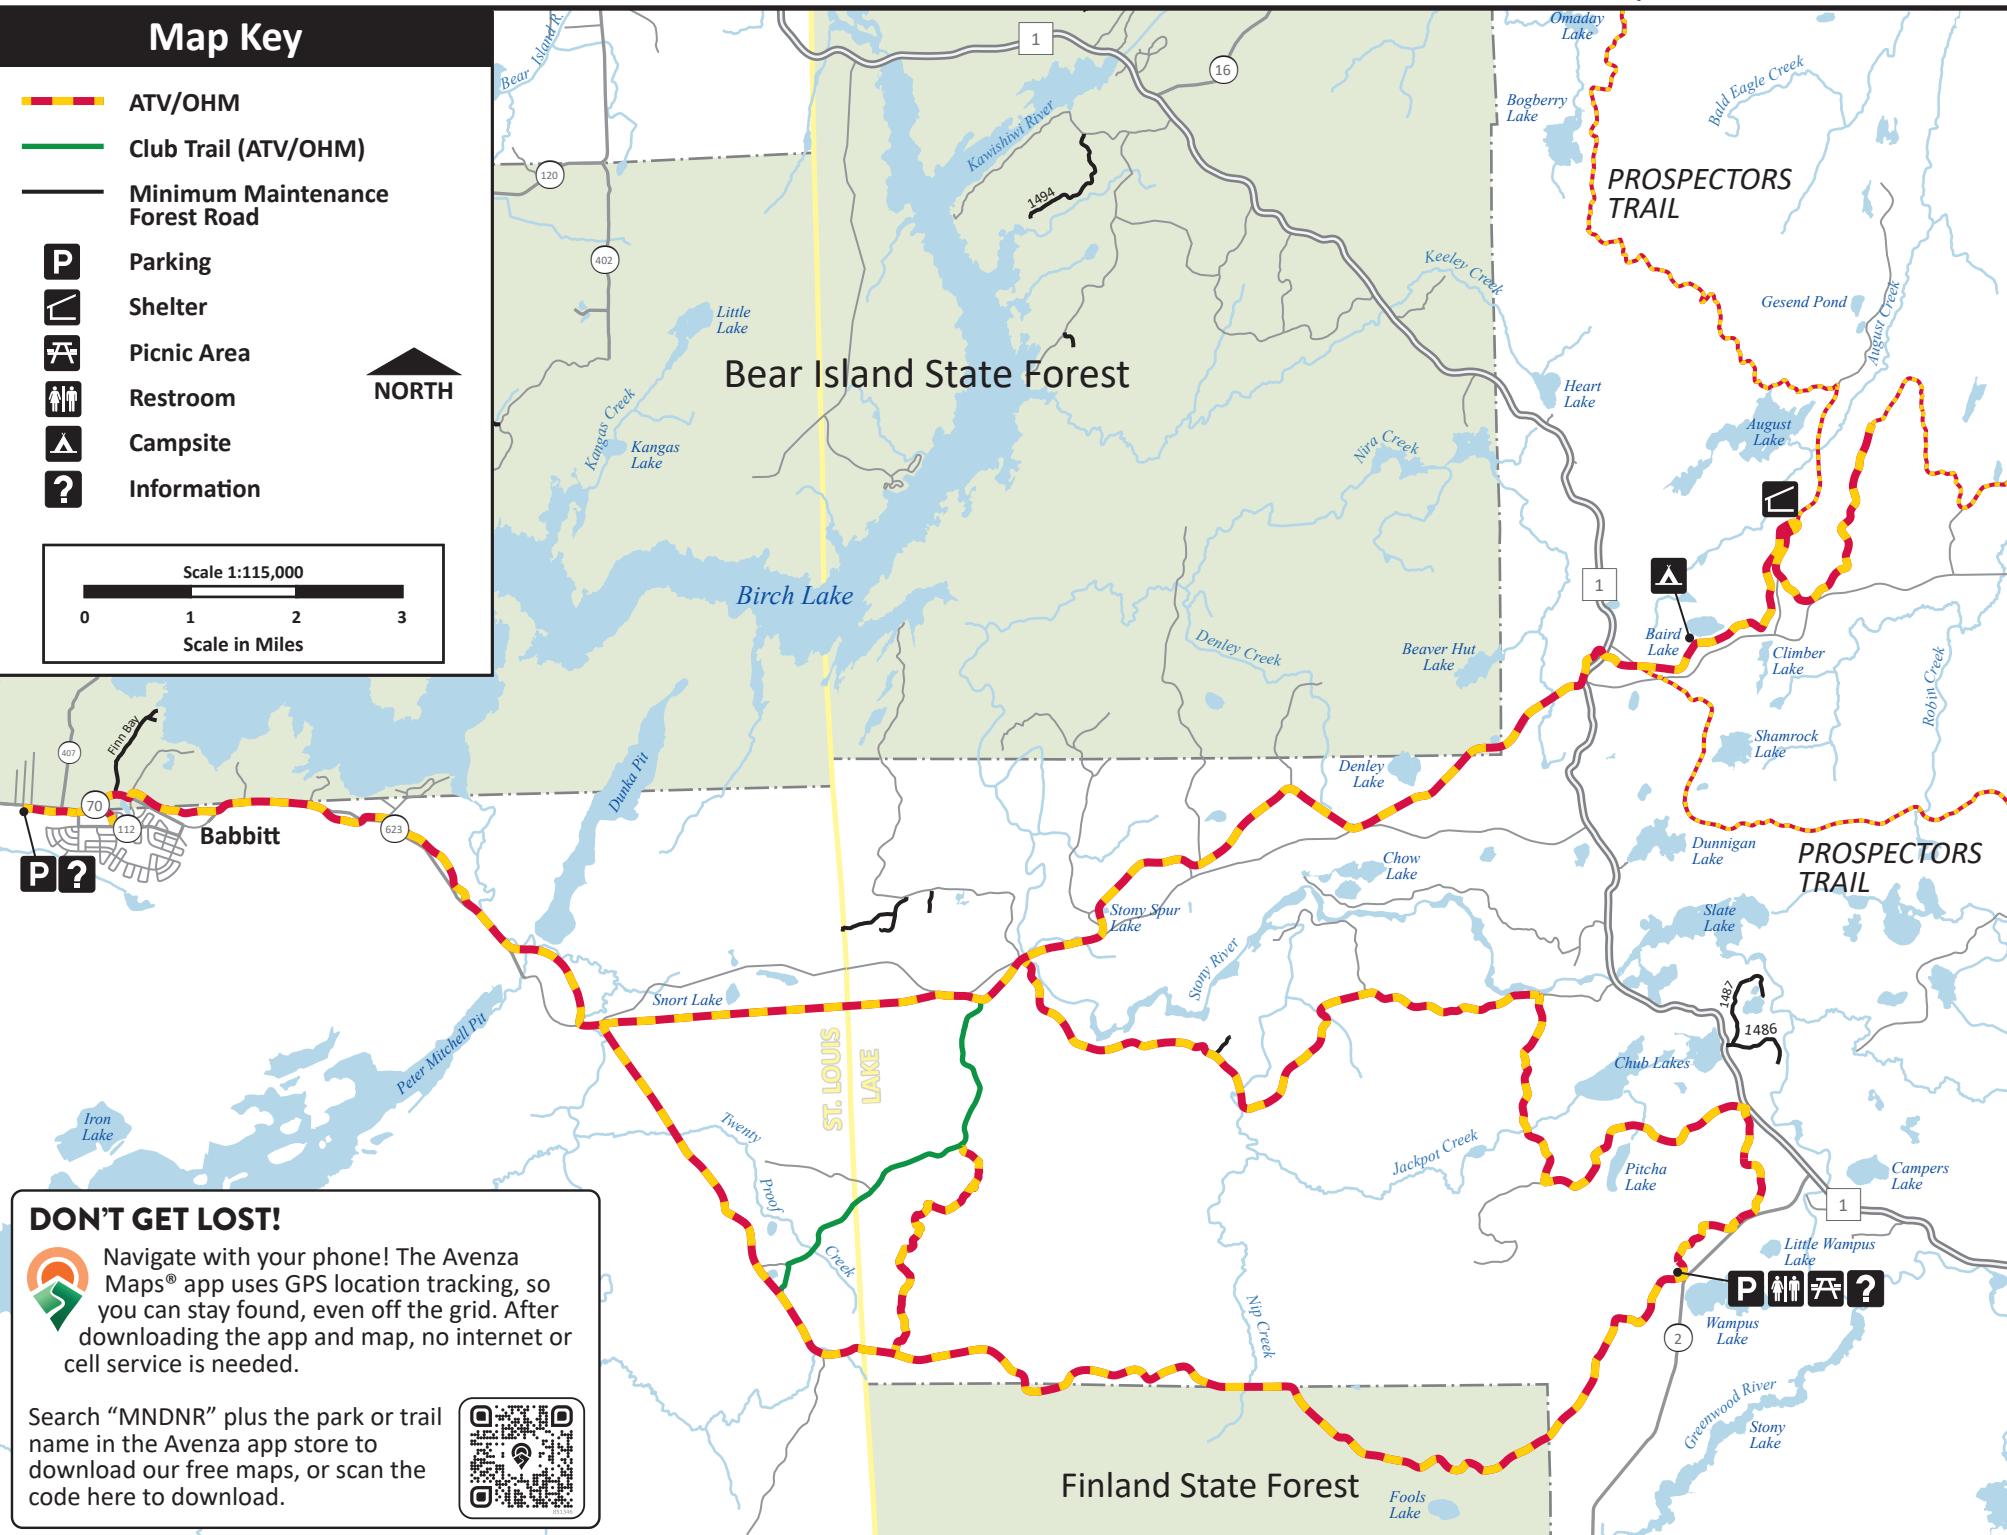

Map Key

-  ATV/OHM
-  Club Trail (ATV/OHM)
-  Minimum Maintenance Forest Road
-  Parking
-  Shelter
-  Picnic Area
-  Restroom
-  Campsite
-  Information

DON'T GET LOST!

Navigate with your phone! The Avenza Maps® app uses GPS location tracking, so you can stay found, even off the grid. After downloading the app and map, no internet or cell service is needed.

Search "MNDNR" plus the park or trail name in the Avenza app store to download our free maps, or scan the code here to download.