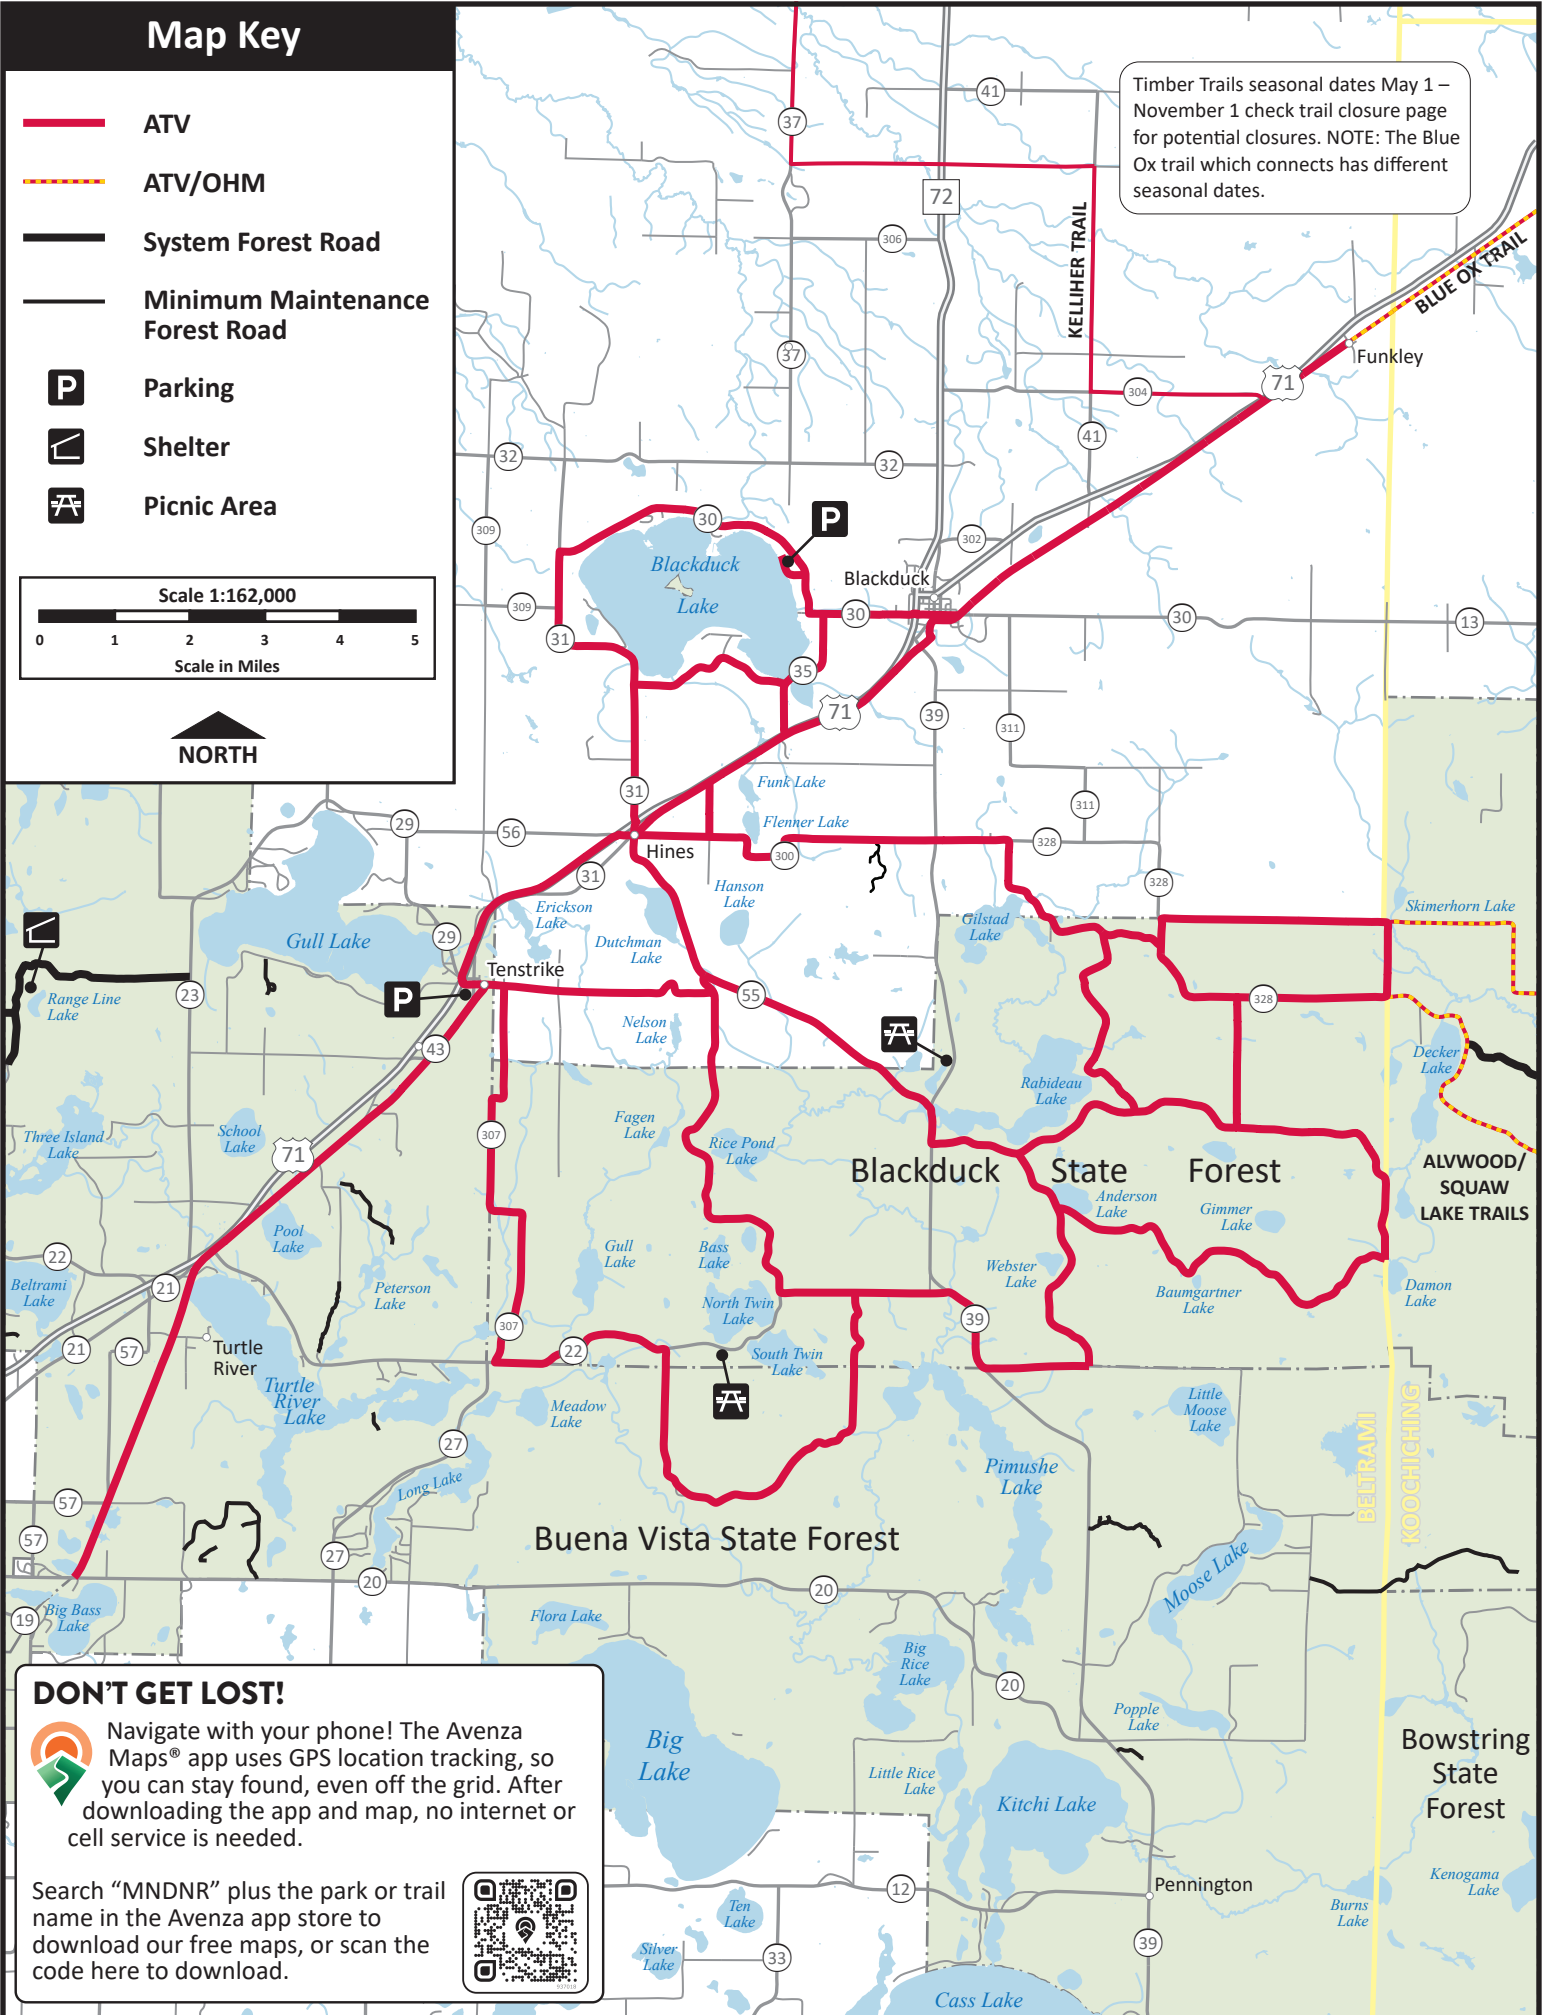

Map Key

-  **ATV**
-  **ATV/OHM**
-  **System Forest Road**
-  **Minimum Maintenance Forest Road**
-  **Parking**
-  **Shelter**
-  **Picnic Area**

Timber Trails seasonal dates May 1 – November 1 check trail closure page for potential closures. NOTE: The Blue Ox trail which connects has different seasonal dates.

DON'T GET LOST!

 Navigate with your phone! The Avenza Maps® app uses GPS location tracking, so you can stay found, even off the grid. After downloading the app and map, no internet or cell service is needed.

Search "MNDNR" plus the park or trail name in the Avenza app store to download our free maps, or scan the code here to download.