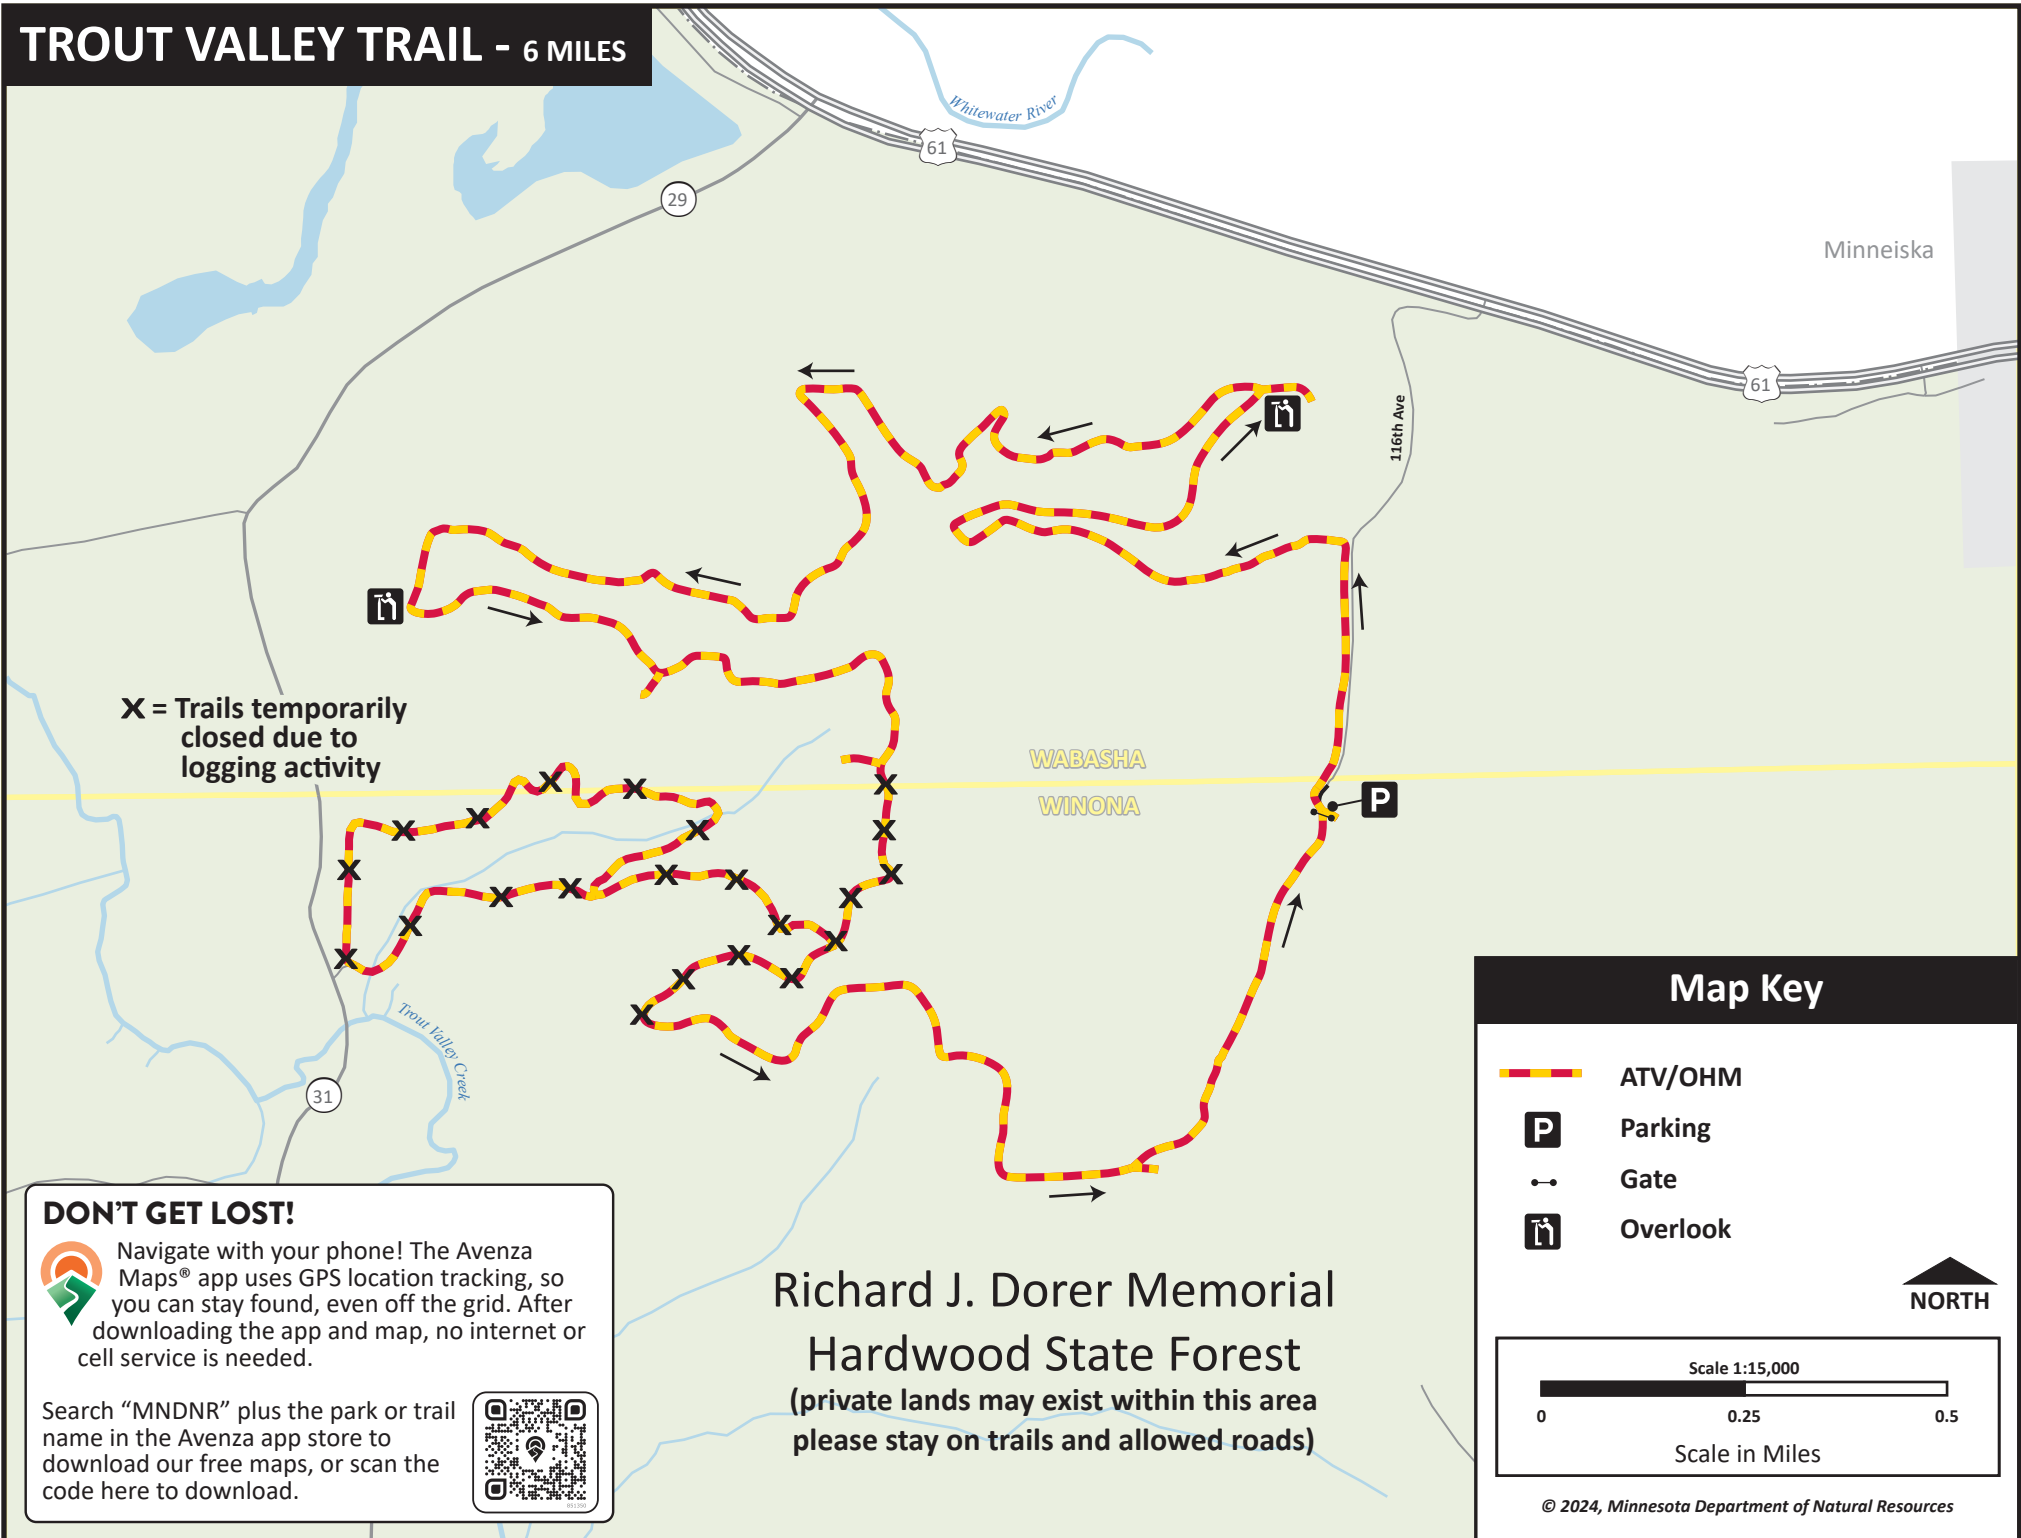

TROUT VALLEY TRAIL - 6 MILES

X = Trails temporarily closed due to logging activity

DON'T GET LOST!

 Navigate with your phone! The Avenza Maps® app uses GPS location tracking, so you can stay found, even off the grid. After downloading the app and map, no internet or cell service is needed.

Search "MNDNR" plus the park or trail name in the Avenza app store to download our free maps, or scan the code here to download.

Richard J. Dorer Memorial
Hardwood State Forest
(private lands may exist within this area
please stay on trails and allowed roads)

Map Key

-  ATV/OHM
-  Parking
-  Gate
-  Overlook