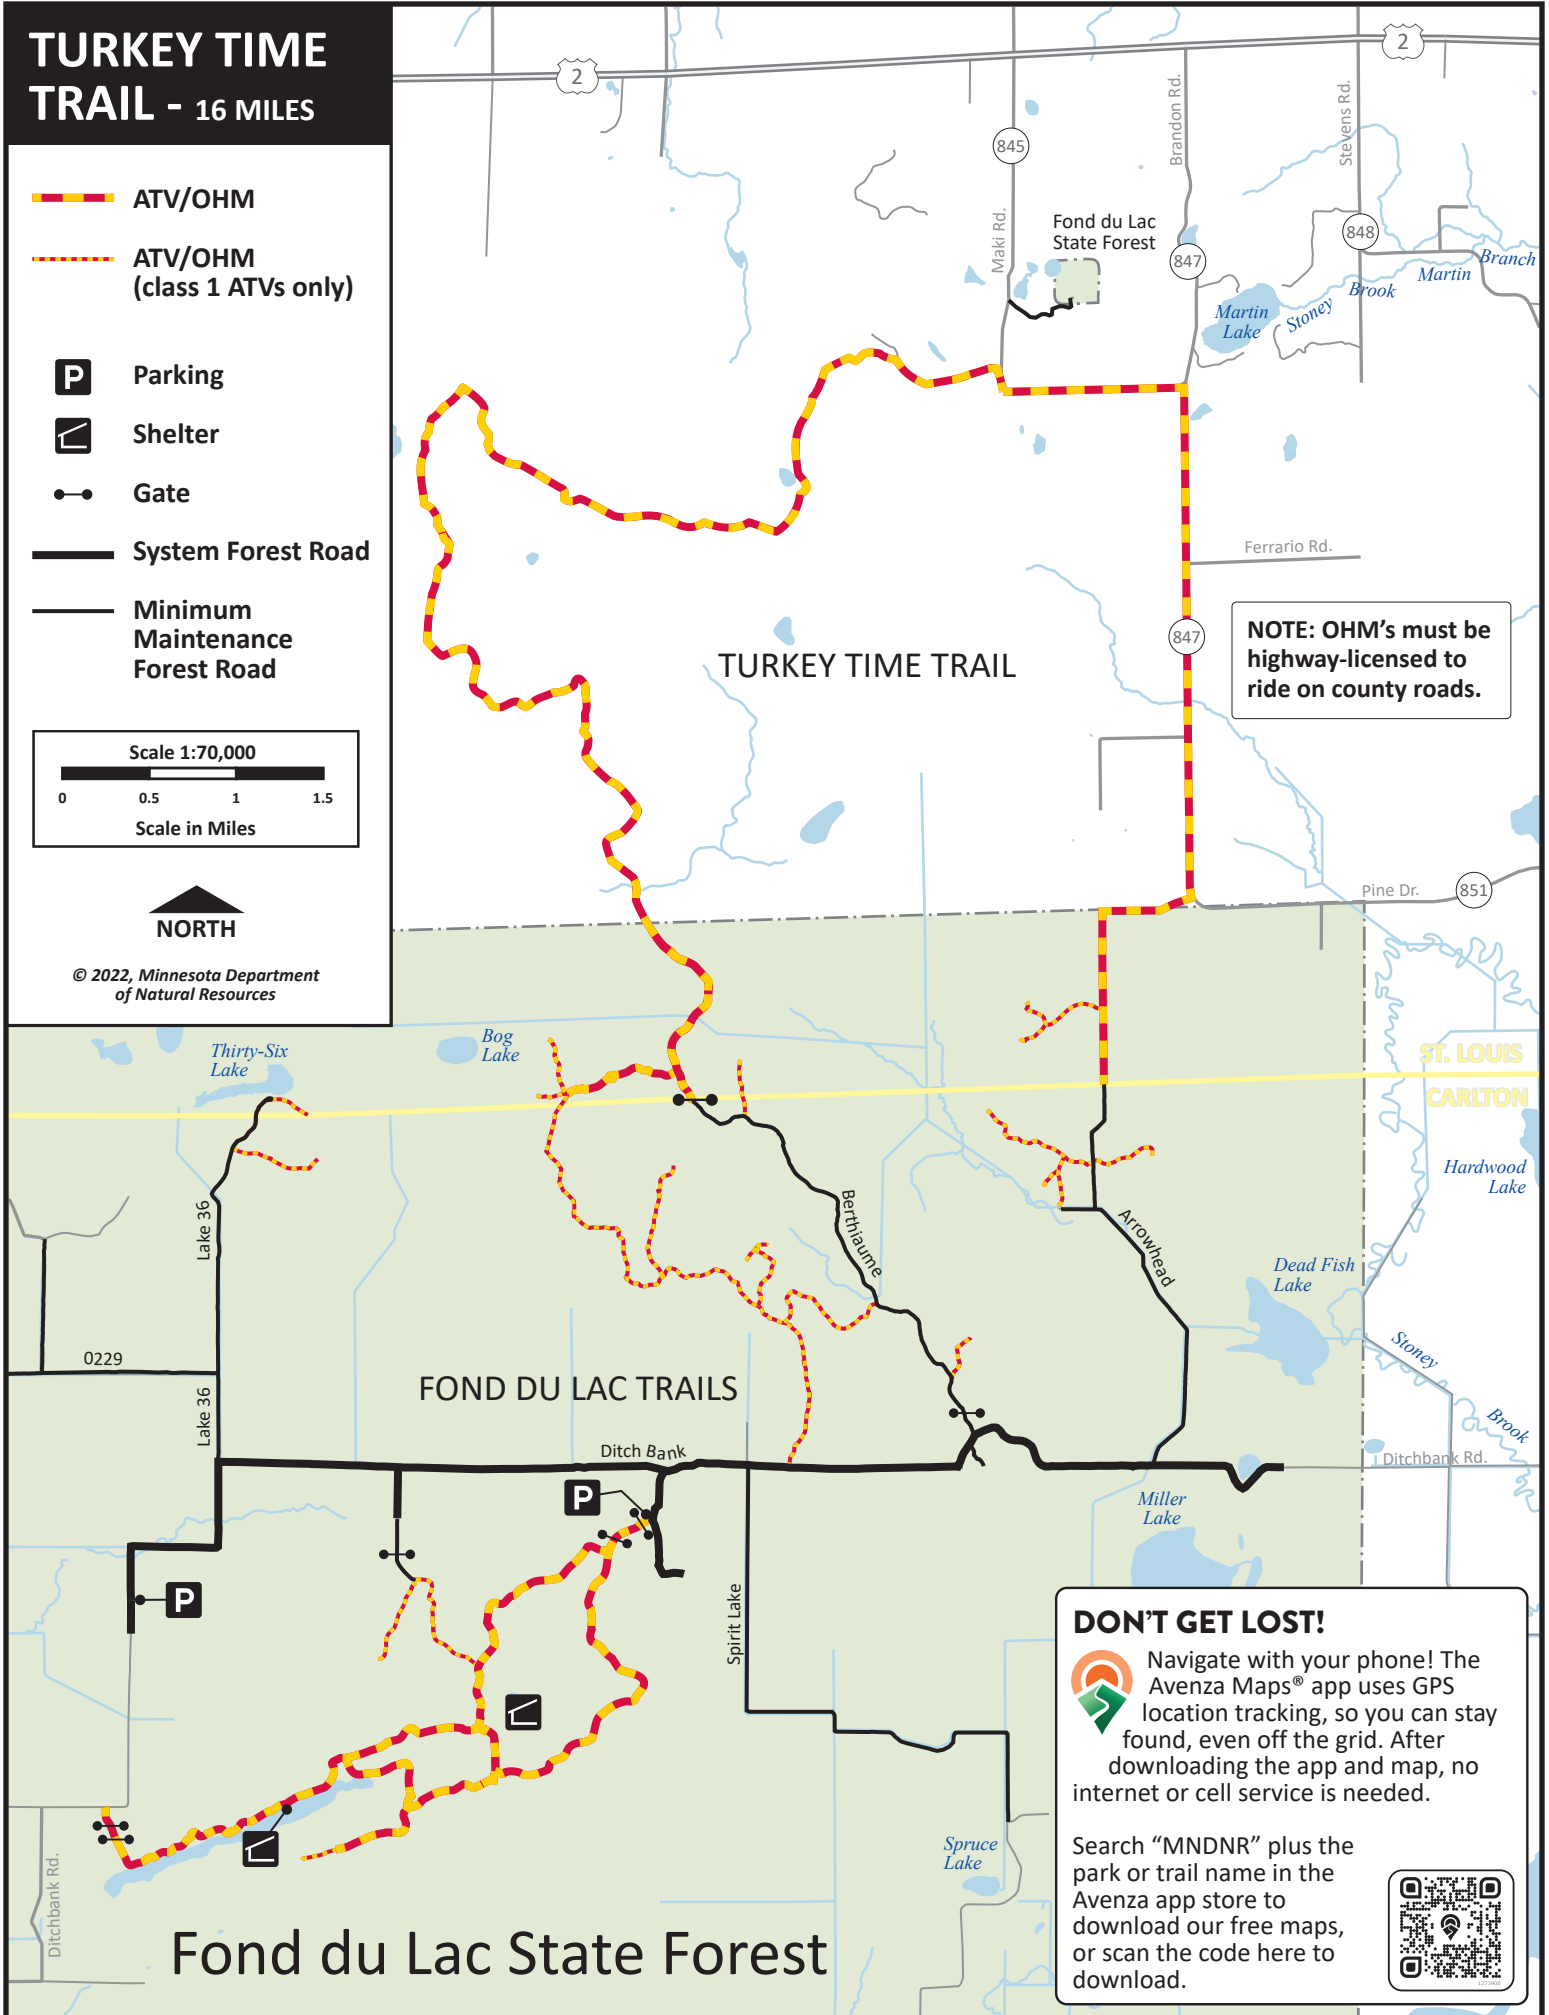

TURKEY TIME TRAIL - 16 MILES

-  ATV/OHM
-  ATV/OHM (class 1 ATVs only)
-  Parking
-  Shelter
-  Gate
-  System Forest Road
-  Minimum Maintenance Forest Road

NORTH

© 2022, Minnesota Department of Natural Resources

NOTE: OHM's must be highway-licensed to ride on county roads.

DON'T GET LOST!

Navigate with your phone! The Avenza Maps® app uses GPS location tracking, so you can stay found, even off the grid. After downloading the app and map, no internet or cell service is needed.

Search "MNDNR" plus the park or trail name in the Avenza app store to download our free maps, or scan the code here to download.

Fond du Lac State Forest