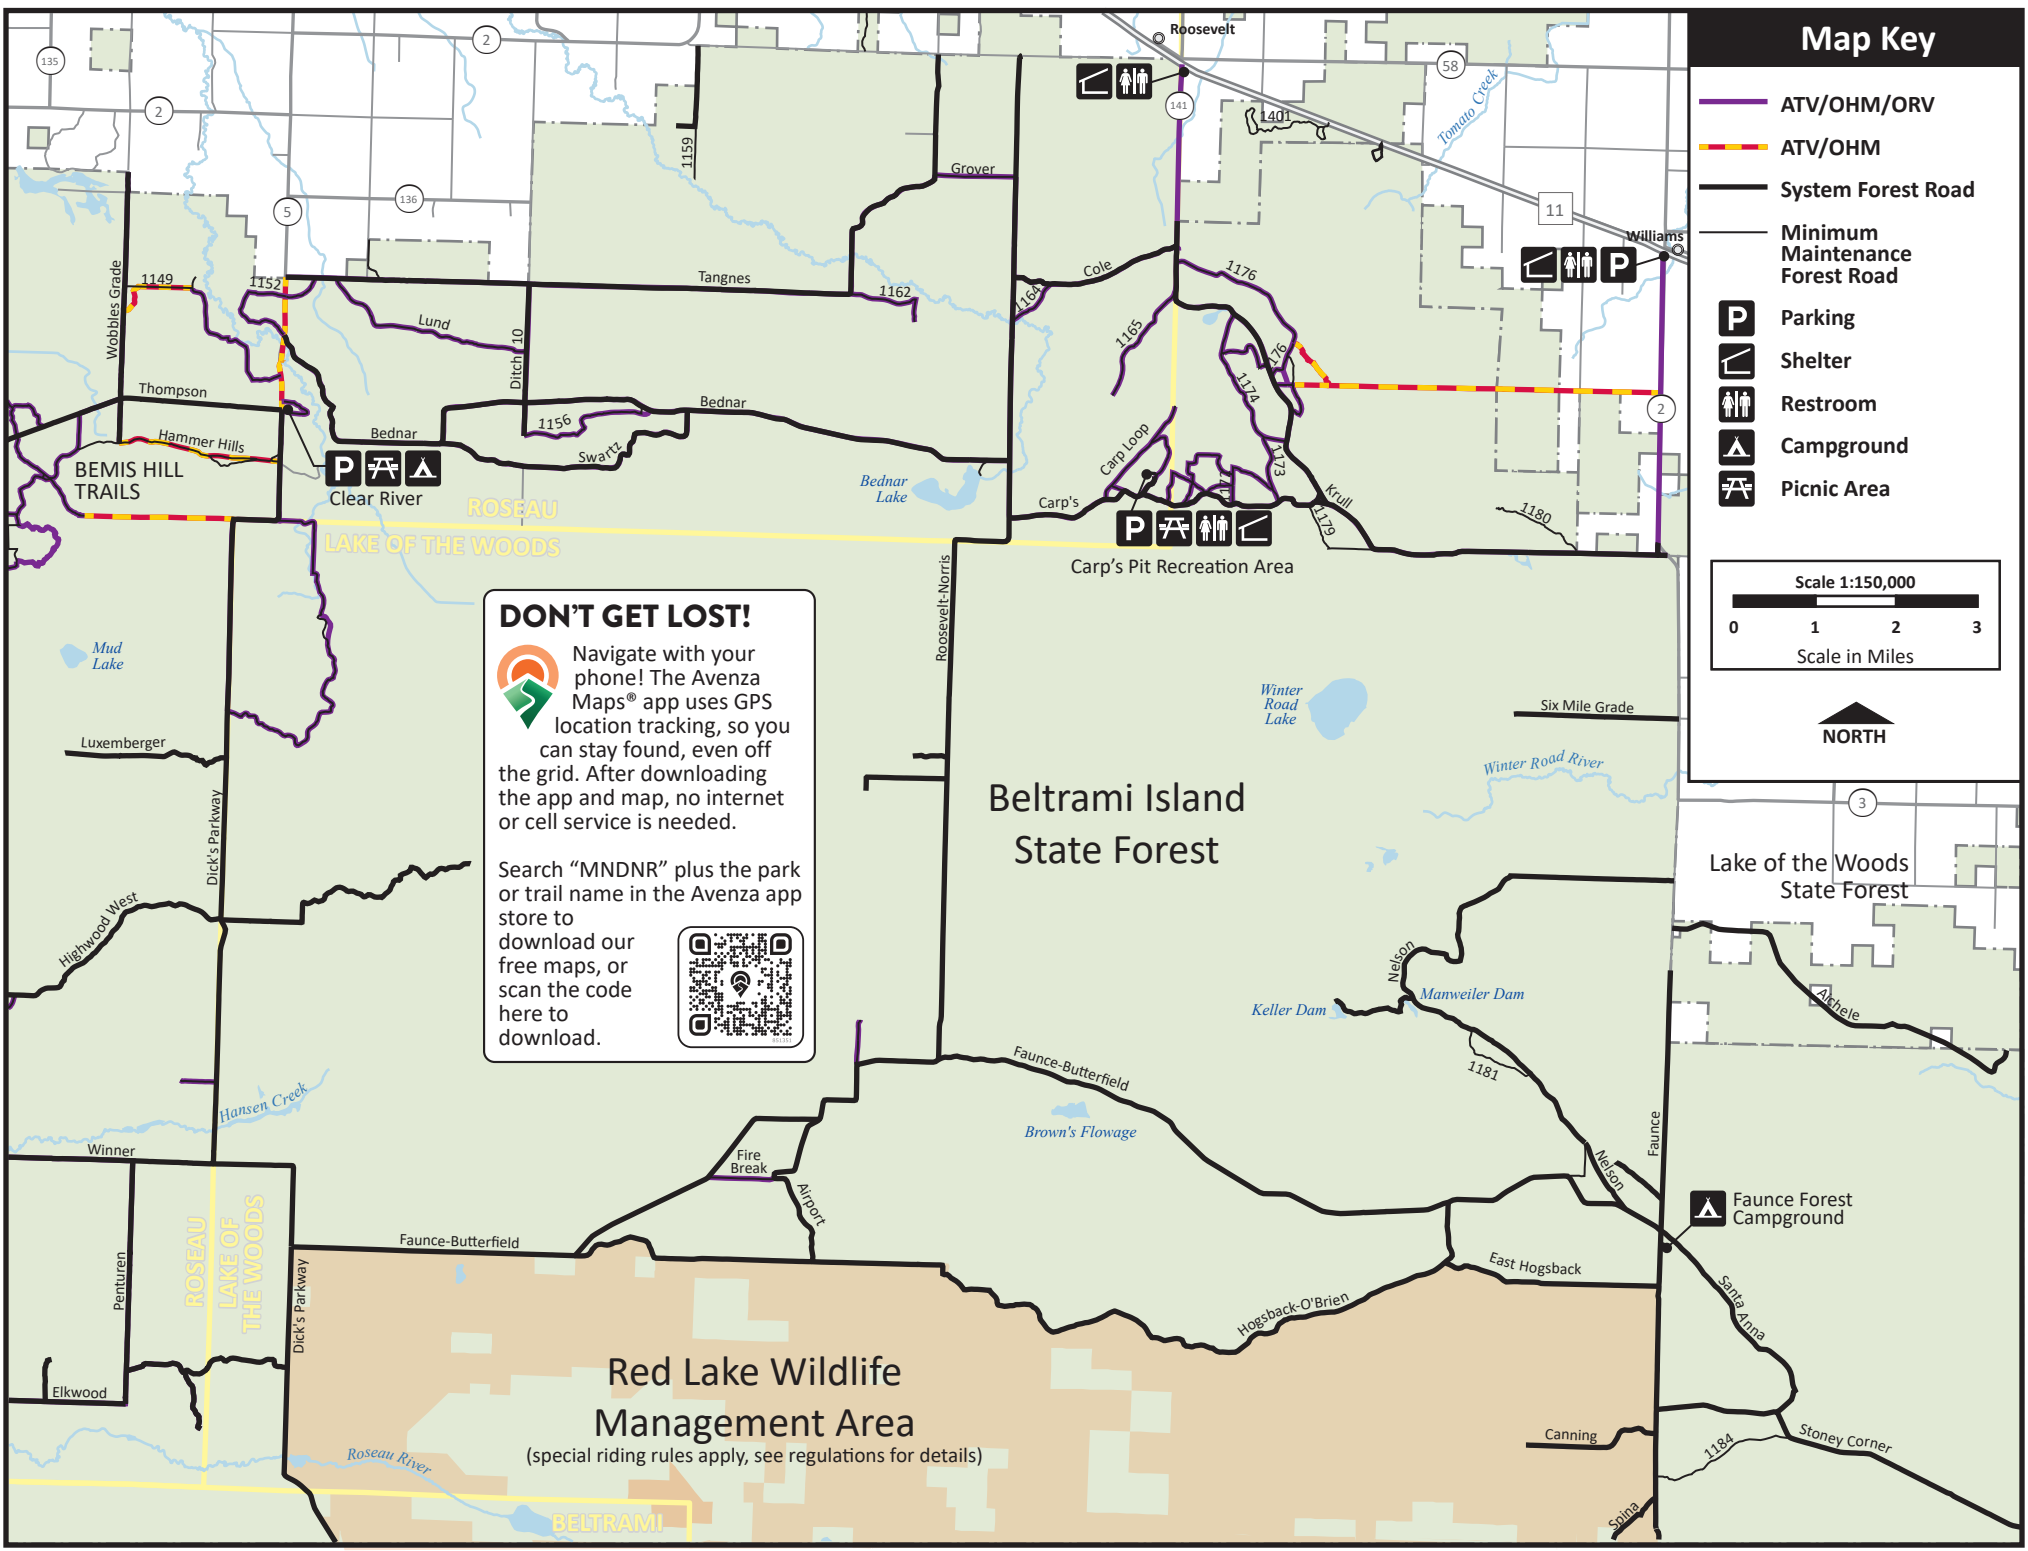

Map Key

-  ATV/OHM/ORV
-  ATV/OHM
-  System Forest Road
-  Minimum Maintenance Forest Road
-  Parking
-  Shelter
-  Restroom
-  Campground
-  Picnic Area

DON'T GET LOST!

Navigate with your phone! The Avenza Maps® app uses GPS location tracking, so you can stay found, even off the grid. After downloading the app and map, no internet or cell service is needed.

Search "MNDNR" plus the park or trail name in the Avenza app store to download our free maps, or scan the code here to download.