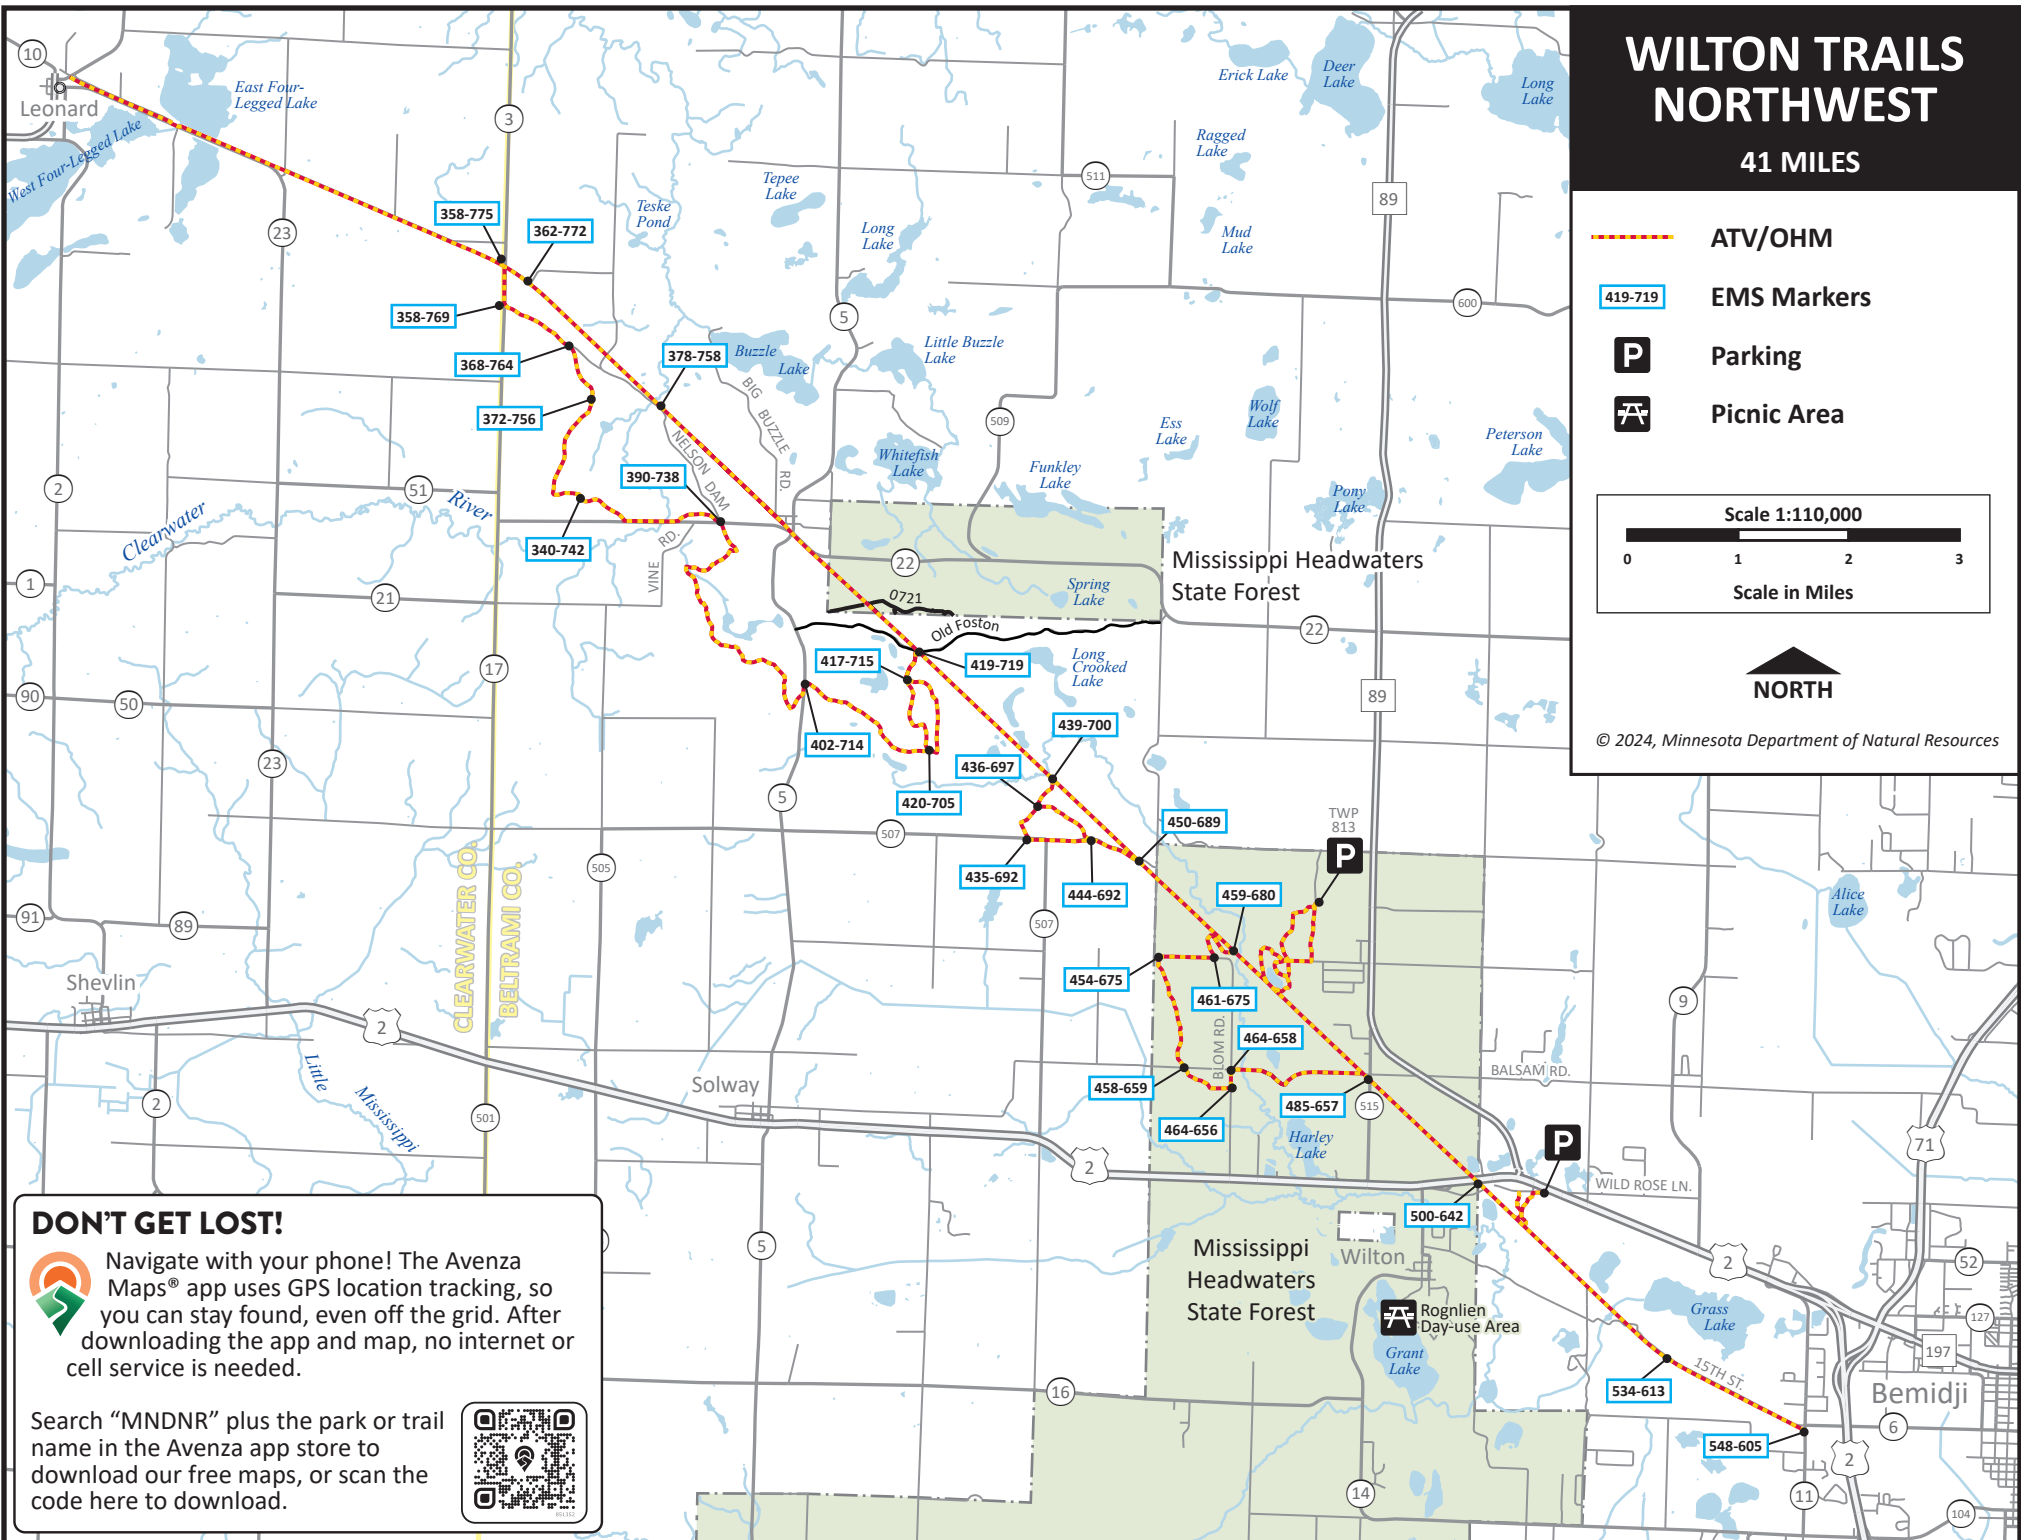

WILTON TRAILS NORTHWEST

41 MILES

-  **ATV/OHM**
-  **EMS Markers**
-  **Parking**
-  **Picnic Area**

© 2024, Minnesota Department of Natural Resources

DON'T GET LOST!

 Navigate with your phone! The Avenza Maps® app uses GPS location tracking, so you can stay found, even off the grid. After downloading the app and map, no internet or cell service is needed.

Search "MNDNR" plus the park or trail name in the Avenza app store to download our free maps, or scan the code here to download.