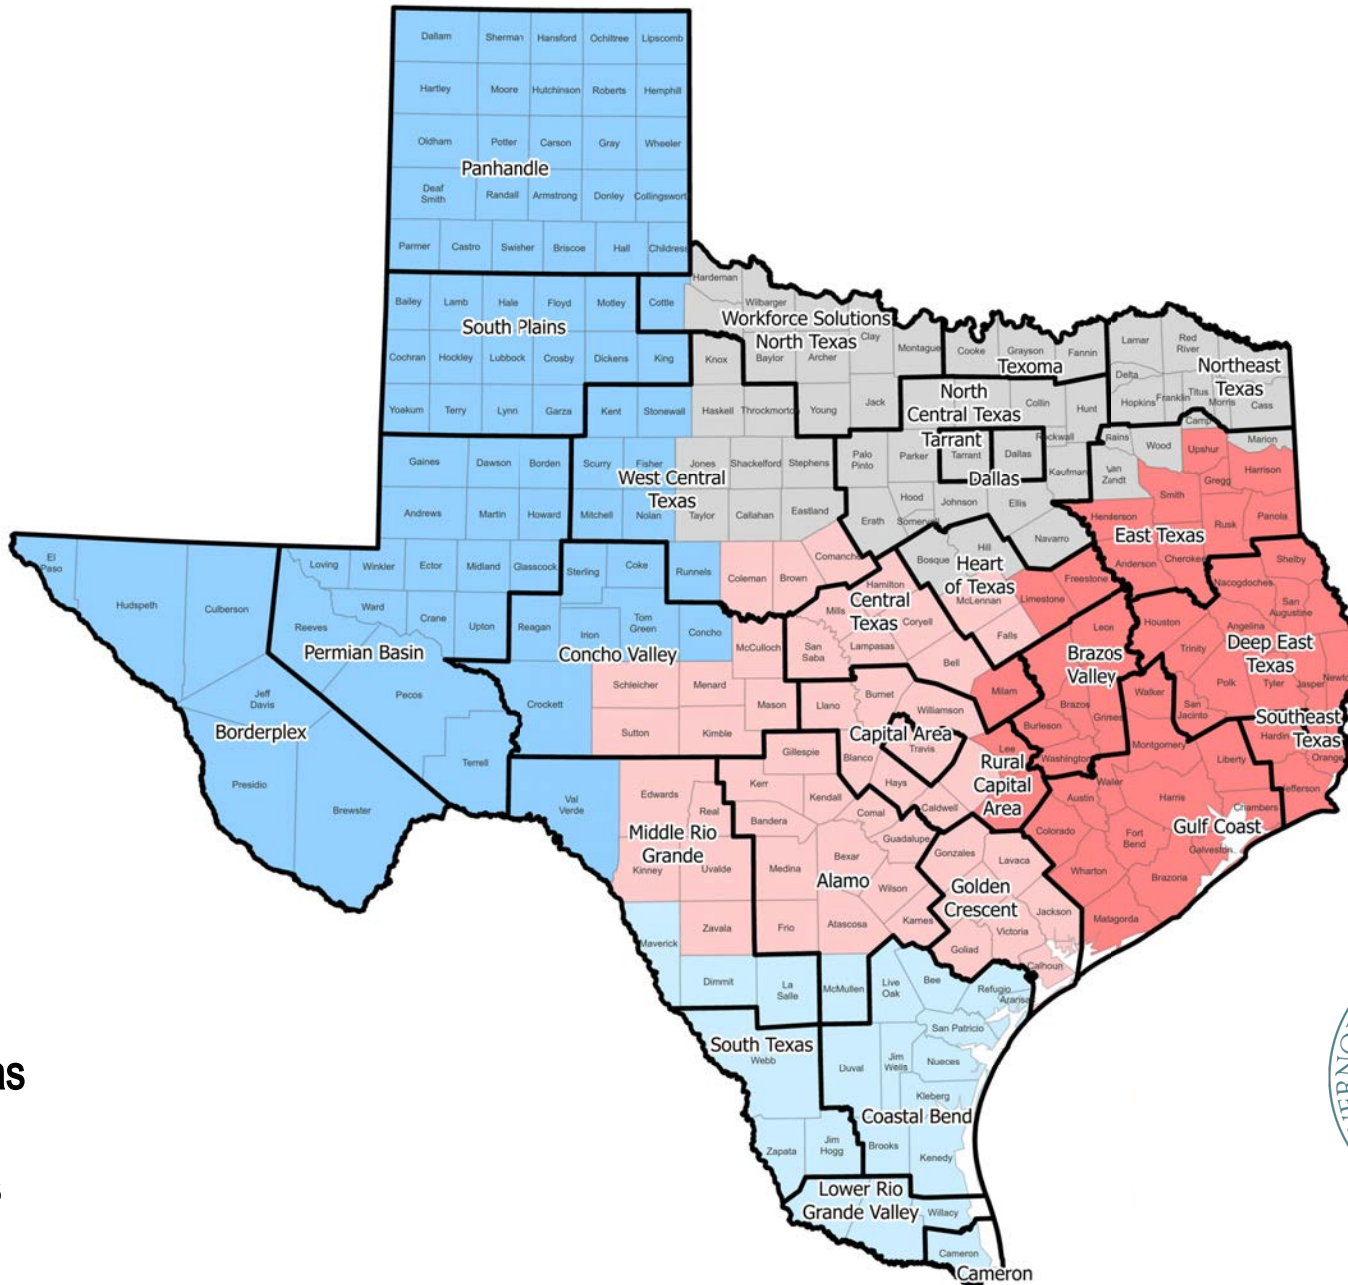

WOMEN-OWNED SMALL BUSINESS PITCH COMPETITION

REGIONS

- West Texas
- North Texas
- Central Texas
- East Texas
- South Texas