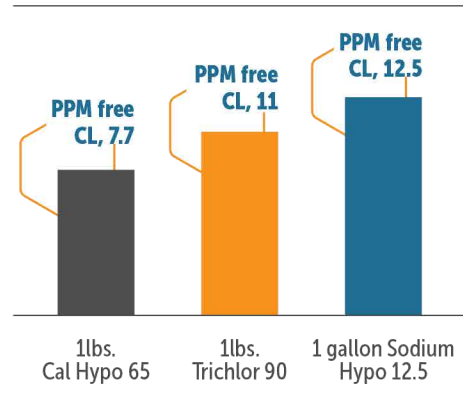

## The Gold Standard Delivery Model for the Pool Industry's Preferred Liquid Sanitizer

Liquid Sani-Clor® provides the greatest amount of free chlorine compared to trichlor or cal hypo.

Per 10,000 Gallons