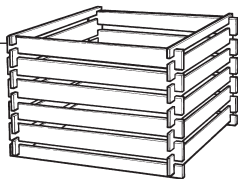

TOOLS REQUIRED:
RUBBER OR WOODEN MALLET