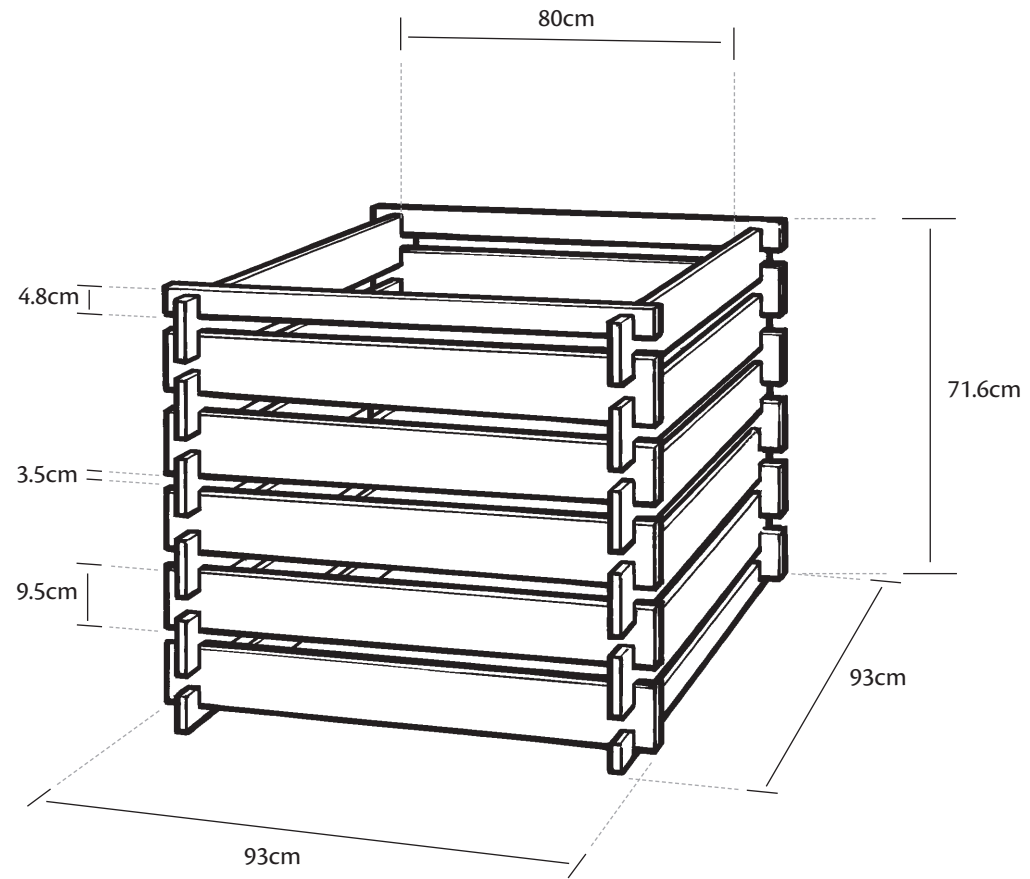

Grange

DEFINING GARDENS

COMPOSTER [MEDIUM]

CM930 - 70cm [H] x 93cm [W] x 93cm [D]

Self-Assembly required

Home Delivery available

5 019063 530572 >

CODE: CM930

www.grangefen.co.uk

ASSEMBLY INSTRUCTIONS

COMPOSTER [MEDIUM]

PARTS LIST

- | | | |
|---|-----------------|------|
|  | (A) Wide Slat | x 20 |
|  | (B) Narrow Slat | x 4 |

Slats slot into position - gently tap into place with mallet.

TOOLS REQUIRED:
RUBBER OR WOODEN MALLET

PRESSURE TREATED GREEN

MEDIUM COMPOSTER

CM930

Grange

DEFINING GARDENS

COMPOSTER [LARGE]

CM1130 - 70cm [H] x 113cm [W] x 113cm [D]