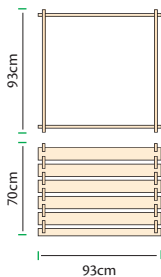

PLAN

©2015 Grange Fencing Ltd All rights reserved.
In line with the Company's policy of continuous product development, the right is reserved to change and improve product design without prior notice.

All products and related emblems featured are trademarks of Grange Fencing Ltd.

www.grangefen.co.uk