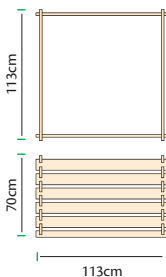

PLAN

©2015 Grange Fencing Ltd All rights reserved.
In line with the Company's policy of continuous product development, the right is reserved to change and improve product design without prior notice.

All products and related emblems featured are trademarks of Grange Fencing Ltd.

www.grangefen.co.uk