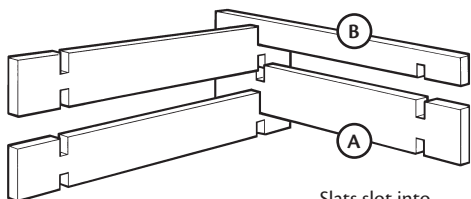

All products and related emblems featured are trademarks of Grange Fencing Ltd.

www.grangefen.co.uk

ASSEMBLY INSTRUCTIONS

COMPOSTER [LARGE]

PARTS LIST

	(A) Wide Slat	x 20
	(B) Narrow Slat	x 4

Slats slot into position - gently tap into place with mallet.