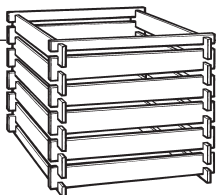

Grange

DEFINING GARDENS

COMPOSTER [MEDIUM]

CM930 - 70cm [H] x 93cm [W] x 93cm [D]

Self-Assembly required

Home Delivery available

5 019063 530572 >

CODE: CM930

www.grangefen.co.uk

ASSEMBLY INSTRUCTIONS

COMPOSTER [MEDIUM]

PARTS LIST

- | | | |
|---|-----------------|------|
|  | (A) Wide Slat | x 20 |
|  | (B) Narrow Slat | x 4 |

Slats slot into position - gently tap into place with mallet.

TOOLS REQUIRED:
RUBBER OR WOODEN MALLET

PRESSURE TREATED GREEN

MEDIUM COMPOSTER

CM930

Grange

DEFINING GARDENS

COMPOSTER [LARGE]

CM1130 - 70cm [H] x 113cm [W] x 113cm [D]