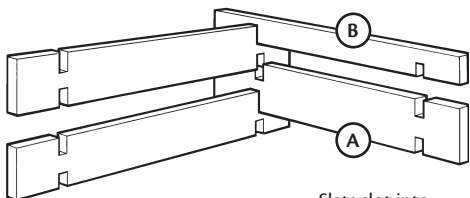

Grange

DEFINING GARDENS

COMPOSTER [MEDIUM]

CM930 - 70cm [H] x 93cm [W] x 93cm [D]

Self-Assembly required

Home Delivery available

5 019063 530572 >

CODE: CM930

www.grangefen.co.uk

ASSEMBLY INSTRUCTIONS

COMPOSTER [MEDIUM]

PARTS LIST

- | | | |
|---|-----------------|------|
|  | (A) Wide Slat | x 20 |
|  | (B) Narrow Slat | x 4 |

Slats slot into position - gently tap into place with mallet.

TOOLS REQUIRED:
RUBBER OR WOODEN MALLET

PRESSURE TREATED GREEN

MEDIUM COMPOSTER

CM930

Grange

DEFINING GARDENS

COMPOSTER [LARGE]

CM1130 - 70cm [H] x 113cm [W] x 113cm [D]