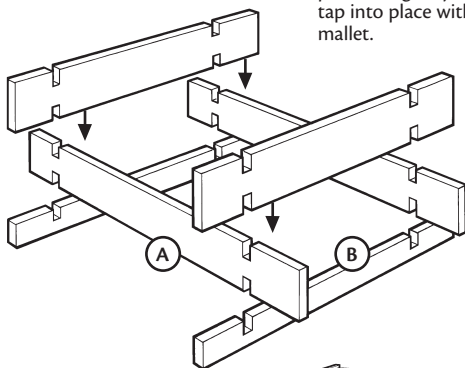

All products and related emblems featured are trademarks of Grange Fencing Ltd.

www.grangefen.co.uk

ASSEMBLY INSTRUCTIONS

COMPOSTER [LARGE]

PARTS LIST

	(A) Wide Slat	x 20
	(B) Narrow Slat	x 4

Slats slot into position - gently tap into place with mallet.