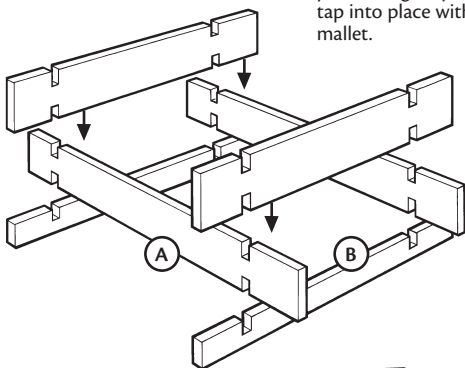

www.grangefen.co.uk

ASSEMBLY INSTRUCTIONS

COMPOSTER [MEDIUM]

PARTS LIST

- | | | |
|---|-----------------|------|
|  | (A) Wide Slat | x 20 |
|  | (B) Narrow Slat | x 4 |

Slats slot into position - gently tap into place with mallet.

TOOLS REQUIRED:
RUBBER OR WOODEN MALLET

PRESSURE TREATED GREEN

MEDIUM COMPOSTER

CM930

Grange

DEFINING GARDENS

COMPOSTER [LARGE]

CM1130 - 70cm [H] x 113cm [W] x 113cm [D]