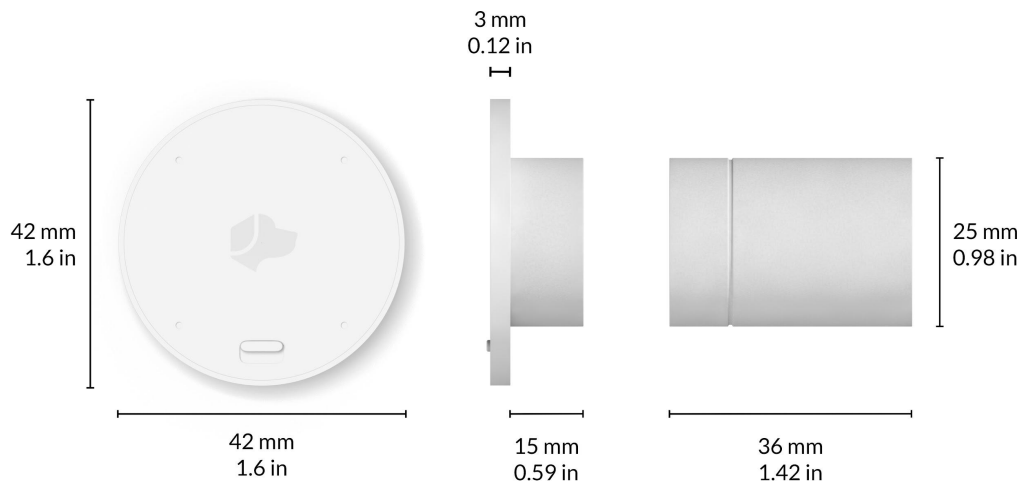

JOSH NANO SPEC SHEET

Jet Black

Coral White

Privacy Switch

LED Status Indicator

Dimensions

Cap Width: 42mm (1.6 in)
Cap Height: 42mm (1.6 in)
Cap Depth: 3mm (0.12 in)
Cap Plug Diameter: 25mm (0.98 in)
Cap Plug Depth: 15mm (0.59 in)
Body Diameter: 25mm (0.98 in)
Body Depth: 36mm (1.42 in)