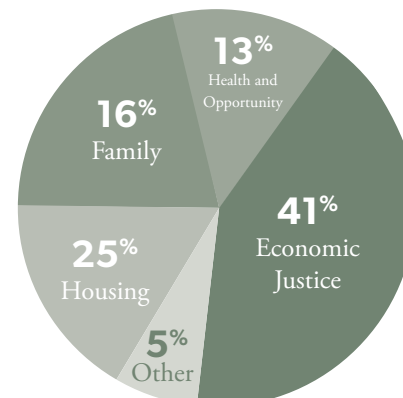

## CLIENT DEMOGRAPHICS

 **81.1%** of households served **MAKE LESS THAN \$25,000/year**

 **46%** of all households helped included **CHILDREN**

**21%** of all clients were **OLDER ADULTS (60+)**

 **358** cases involved **U.S. VETERANS or ACTIVE DUTY MILITARY MEMBERS**, impacting **716 PEOPLE**.

## COMMUNITY EDUCATION AND OUTREACH

**88** neighborhood clinics 

**14** outreach events (such as resource fairs) 

**45** educational presentations to community groups 

**117** educational presentations for social service providers

## CASES BY COUNTY

 **78%**  
Cuyahoga

 **10%**  
Lorain

 **5%**  
Lake

 **5%**  
Ashtabula

 **1%**  
Geauga

 **1%**  
Other

*Legal Aid uses the power of the law to ensure access to basic needs and lift people out of poverty. Thanks to thousands of supporters and community partners, Legal Aid provides services that improve safety and health; promote education and economic stability; secure decent, affordable housing; and ensure the justice system and government entities are accountable and accessible.*