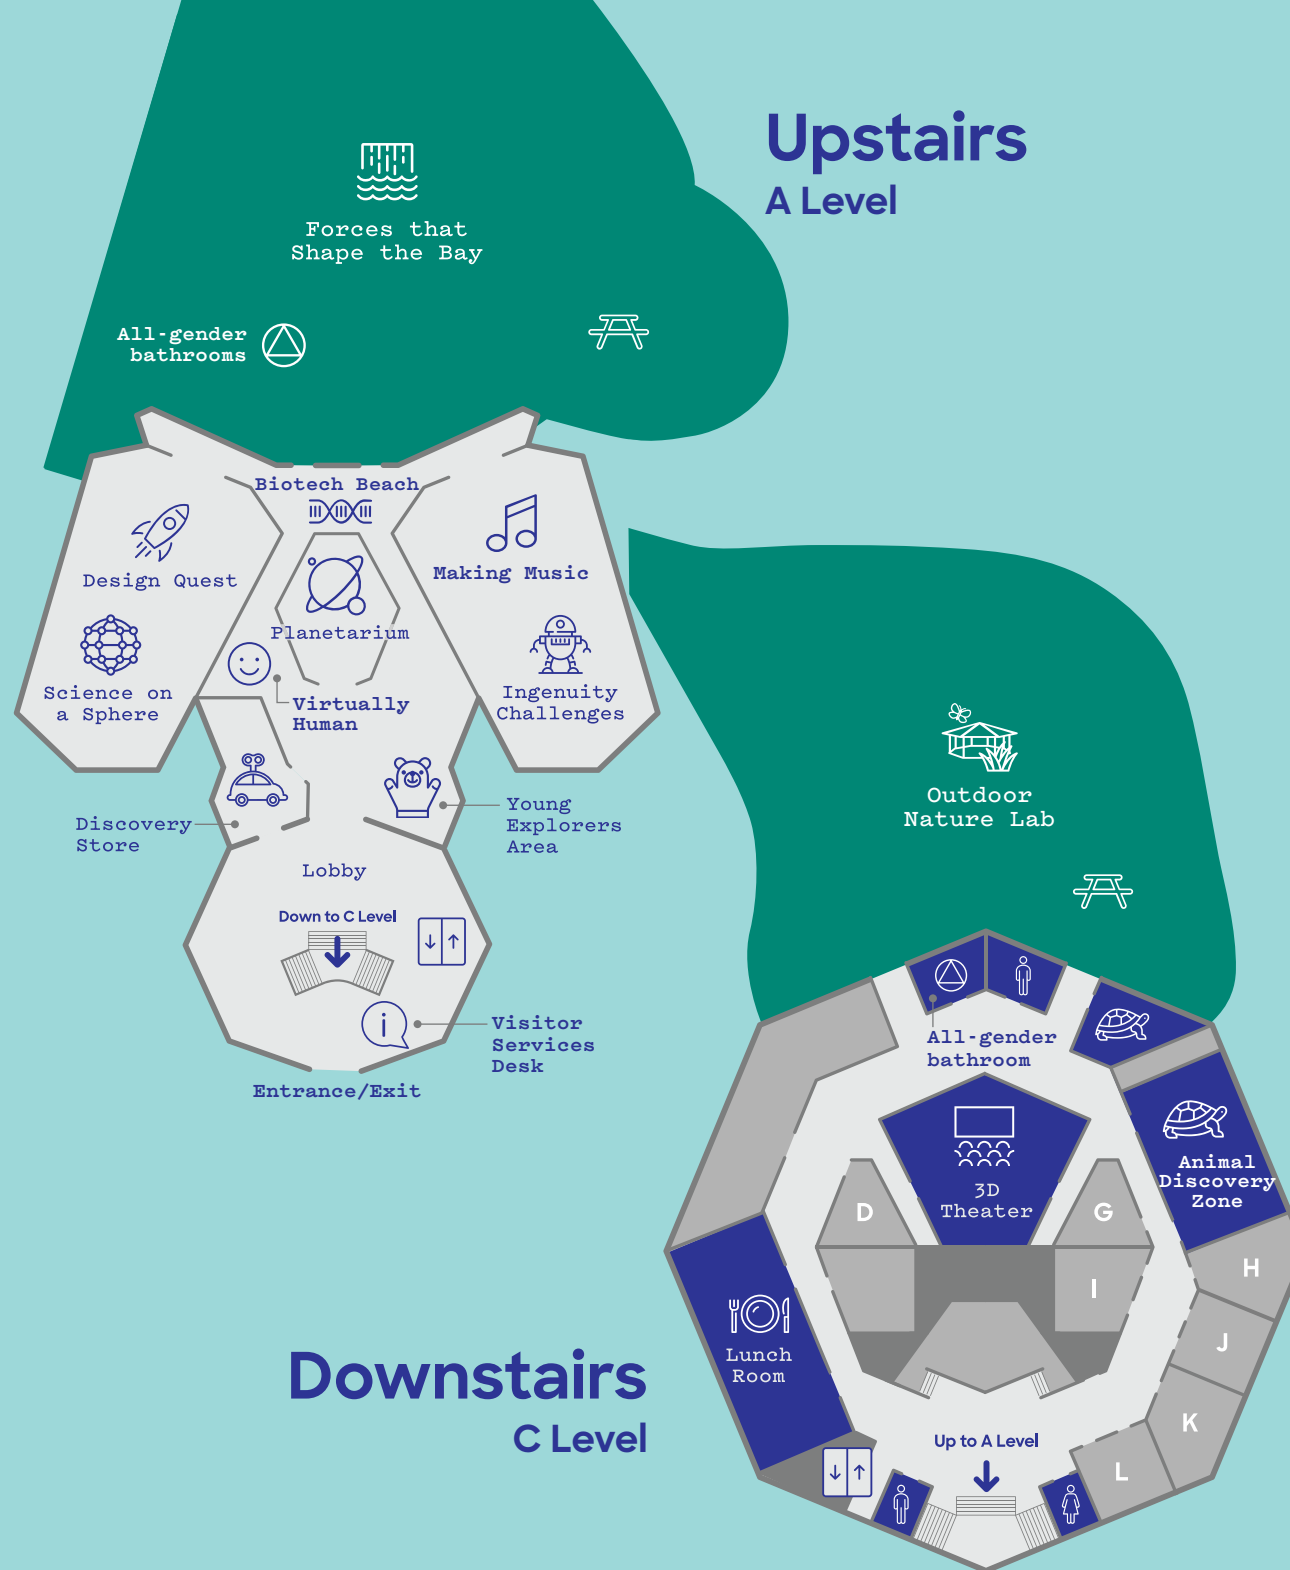

Summer Exhibits

Upstairs

Design Quest

Forces That Shape the Bay

Ingenuity Challenges

Making Music: Math and Science Out Loud

Science on a Sphere

Young Explorers Area

Biotech Beach

Virtually Human

Downstairs

Animal Discovery Zone
Open 11 a.m. - 4 p.m.

Outdoor Nature Lab

Shows

Purchase tickets at the Visitor Services Desk

$5

Wings Over Water
20-minute 3D film
12 p.m., 2 p.m., & 4 p.m.

$5

Blue Whales: Return of the Giants
25-minute 3D film
11 a.m., 1 p.m., & 3 p.m.

$5

Traditions of the Summer Sky
30-minute planetarium show
11 a.m. & 3 p.m.

$5

Diving into the Blue Planet
30-minute planetarium show
1 p.m.

Activities

FREE

Planetarium Pilots
1:45 - 2:45 p.m.

FREE

Journey to Jupiter
15-minute sphere show
12 p.m. & 4 p.m.

Shop & Eat

Discovery Store
Snacks & drinks available for purchase

Lunch Room

Picnic Tables