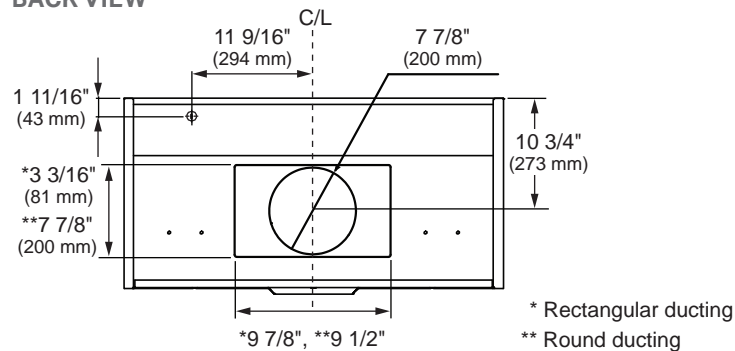

SKSPH3602S

36" PRO-STYLE

WALL HOOD

Dimensions and Weight

Overall Width (inches)	36"
Overall Height (inches)	18"
Overall Depth (inches)	24"
Net Weight (approx.)	60 lbs.
Shipping Weight (approx.)	77.6 lbs.

Optional Accessories

12" Duct Cover	SKSDC360S
----------------	-----------

Warranty Summary*

Full Warranty, Parts & Labor	3 Years
------------------------------	---------

OVERALL PRODUCT DIMENSIONS

TOP VIEW

SIDE VIEW

BACK VIEW

*These warranties give you specific legal rights and you may have other rights that vary from state to state. For complete warranty details, refer to your Use & Care manual.