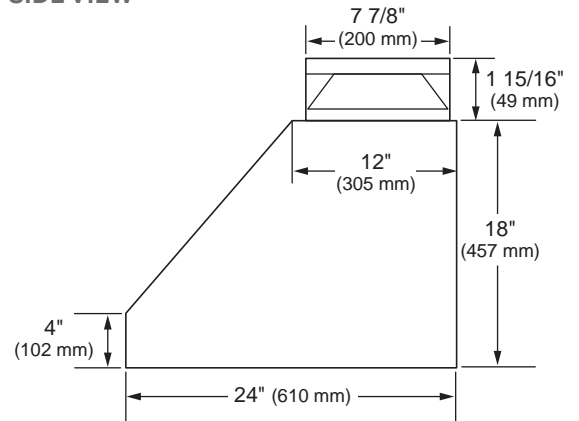

SKSPH3602S

36" PRO-STYLE

WALL HOOD

Dimensions and Weight

Overall Width (inches)	36"
Overall Height (inches)	18"
Overall Depth (inches)	24"
Net Weight (approx.)	60 lbs.
Shipping Weight (approx.)	77.6 lbs.

Optional Accessories

12" Duct Cover	SKSDC360S

Warranty Summary*

Full Warranty, Parts & Labor	3 Years

OVERALL PRODUCT DIMENSIONS

TOP VIEW

SIDE VIEW

BACK VIEW

*These warranties give you specific legal rights and you may have other rights that vary from state to state. For complete warranty details, refer to your Use & Care manual.