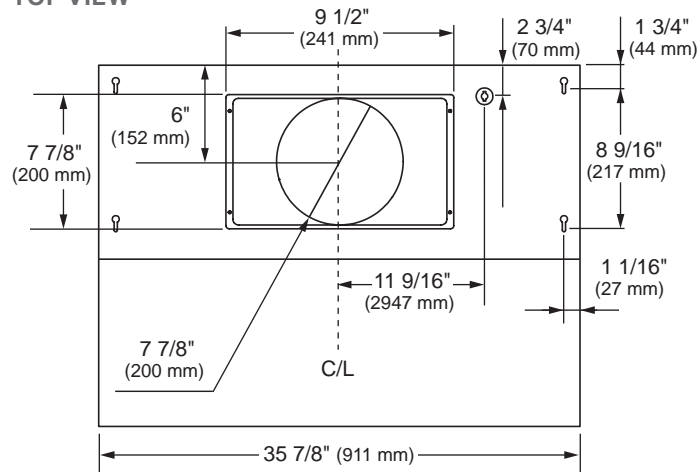

SKSPH3602S

36" PRO-STYLE

WALL HOOD

Dimensions and Weight

Overall Width (inches)	36"
Overall Height (inches)	18"
Overall Depth (inches)	24"
Net Weight (approx.)	60 lbs.
Shipping Weight (approx.)	77.6 lbs.

Optional Accessories

12" Duct Cover	SKSDC360S

Warranty Summary*

Full Warranty, Parts & Labor	3 Years

OVERALL PRODUCT DIMENSIONS

TOP VIEW