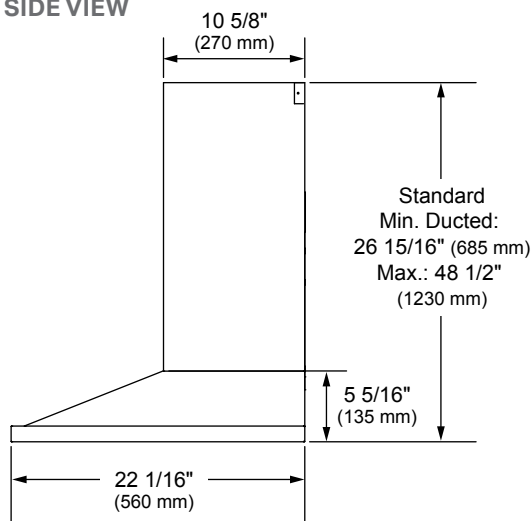

Technical Specs

Mounting Height Above 36" High Cooktop / Range	26" Min. – 34" Max.
Installation Options	Vented
Discharge Direction	Vertical
Vertical Discharge	6" Round
Total Connect Load	120 VAC, 60 Hz, 4 Amp
Circuit Breaker Size (Min.)	15 Amp

SKSCH3001S

30" CHIMNEY

WALL HOOD

Dimensions and Weight

Overall Width (inches)	29 15/16"
Overall Height (inches)	26 15/16"– 48 1/2"
Overall Depth (inches)	22 1/16"
Net Weight (approx.)	35 lbs.
Shipping Weight (approx.)	52 lbs.

Warranty Summary*

Full Warranty, Parts & Labor	3 Years
------------------------------	---------

OVERALL PRODUCT DIMENSIONS

OVERALL

FRONT VIEW

SIDE VIEW

TOP VIEW

*These warranties give you specific legal rights and you may have other rights that vary from state to state. For complete warranty details, refer to your Use & Care manual.