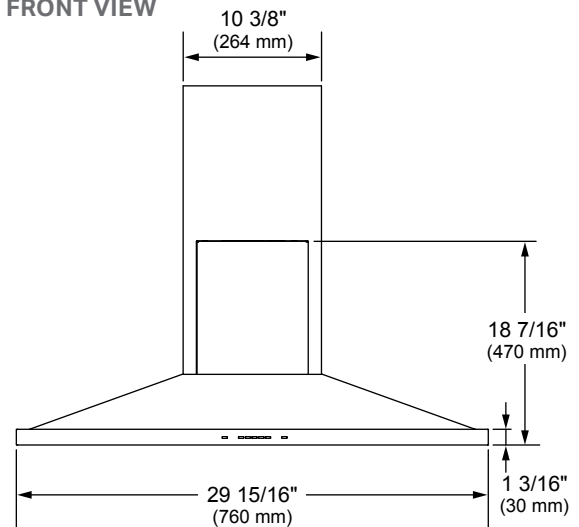

Technical Specs

Mounting Height Above 36" High Cooktop / Range	26" Min. – 34" Max.
Installation Options	Vented
Discharge Direction	Vertical
Vertical Discharge	6" Round
Total Connect Load	120 VAC, 60 Hz, 4 Amp
Circuit Breaker Size (Min.)	15 Amp

SKSCH3001S

30" CHIMNEY

WALL HOOD

Dimensions and Weight

Overall Width (inches)	29 15/16"
Overall Height (inches)	26 15/16"– 48 1/2"
Overall Depth (inches)	22 1/16"
Net Weight (approx.)	35 lbs.
Shipping Weight (approx.)	52 lbs.

Warranty Summary*

Full Warranty, Parts & Labor	3 Years
------------------------------	---------

OVERALL PRODUCT DIMENSIONS

OVERALL

FRONT VIEW

SIDE VIEW

TOP VIEW

*These warranties give you specific legal rights and you may have other rights that vary from state to state. For complete warranty details, refer to your Use & Care manual.