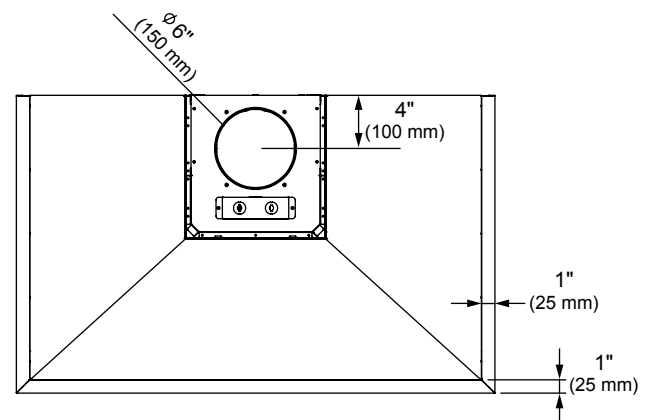

SKSCH3001S

30" CHIMNEY

WALL HOOD

Dimensions and Weight

Overall Width (inches)	29 15/16"
Overall Height (inches)	26 15/16"– 48 1/2"
Overall Depth (inches)	22 1/16"
Net Weight (approx.)	35 lbs.
Shipping Weight (approx.)	52 lbs.

Warranty Summary*

Full Warranty, Parts & Labor	3 Years
------------------------------	---------

OVERALL PRODUCT DIMENSIONS

OVERALL

FRONT VIEW

SIDE VIEW

TOP VIEW

*These warranties give you specific legal rights and you may have other rights that vary from state to state. For complete warranty details, refer to your Use & Care manual.