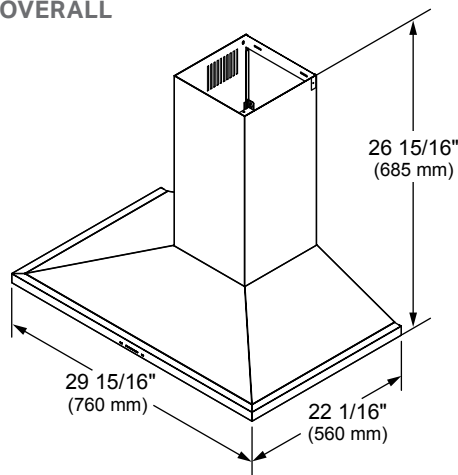

SKSCH3001S

30" CHIMNEY

WALL HOOD

Dimensions and Weight

Overall Width (inches)	29 15/16"
Overall Height (inches)	26 15/16"– 48 1/2"
Overall Depth (inches)	22 1/16"
Net Weight (approx.)	35 lbs.
Shipping Weight (approx.)	52 lbs.

Warranty Summary*

Full Warranty, Parts & Labor	3 Years

OVERALL PRODUCT DIMENSIONS

OVERALL