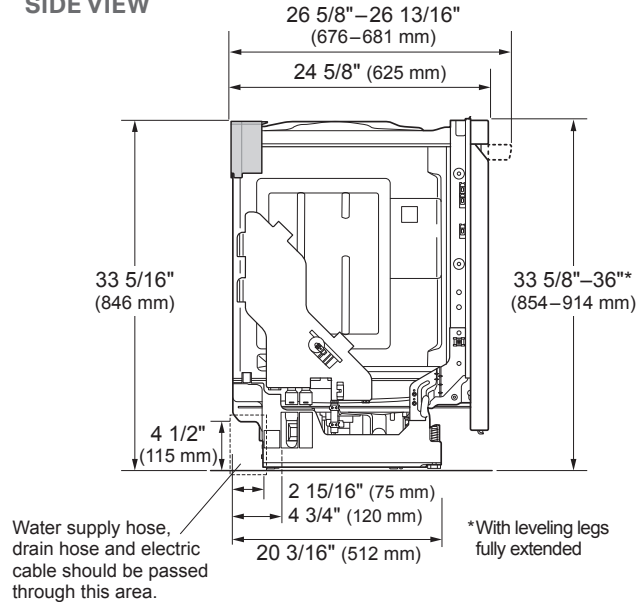

SKSDW2401S POWERTEAM® STAINLESS STEEL DISHWASHER

SIGNATURE
KITCHEN SUITE

OVERALL PRODUCT DIMENSIONS

BACK VIEW

SIDE VIEW

INSTALLATION CLEARANCES

Notes

This dishwasher is designed to fit a standard dishwasher opening. An opening may be needed on both sides to route plumbing and electrical connections. See marked areas above for water and electrical clearances in base of dishwasher.

To ensure proper drainage, install the dishwasher no more than 12 ft. (3.65 m) from the sink.

Electrical connection should be in an accessible location adjacent to and not behind the dishwasher and within 4 ft. (1.2 m) of the dishwasher's side.