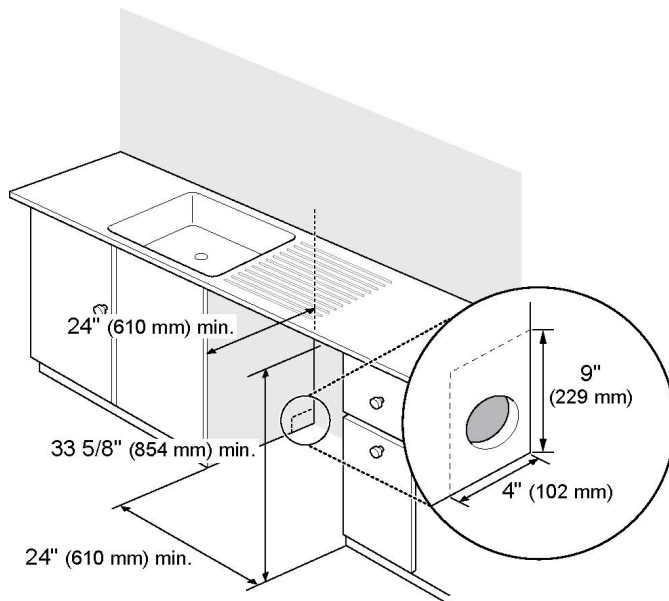

INSTALLATION CLEARANCES

Notes

This dishwasher is designed to fit a standard dishwasher opening. An opening may be needed on both sides to route plumbing and electrical connections. See marked areas above for water and electrical clearances in base of dishwasher.

To ensure proper drainage, install the dishwasher no more than 12 ft. (3.65 m) from the sink.

Electrical connection should be in an accessible location adjacent to and not behind the dishwasher and within 4 ft. (1.2 m) of the dishwasher's side.