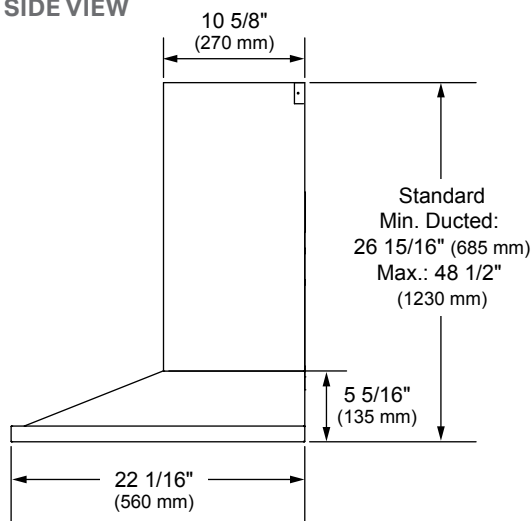

SKSCH3001S

30" CHIMNEY

WALL HOOD

Dimensions and Weight

Overall Width (inches)	29 15/16"
Overall Height (inches)	26 15/16"– 48 1/2"
Overall Depth (inches)	22 1/16"
Net Weight (approx.)	35 lbs.
Shipping Weight (approx.)	52 lbs.

Warranty Summary*

Full Warranty, Parts & Labor	3 Years

OVERALL PRODUCT DIMENSIONS

OVERALL

FRONT VIEW

SIDE VIEW

TOP VIEW

*These warranties give you specific legal rights and you may have other rights that vary from state to state. For complete warranty details, refer to your Use & Care manual.