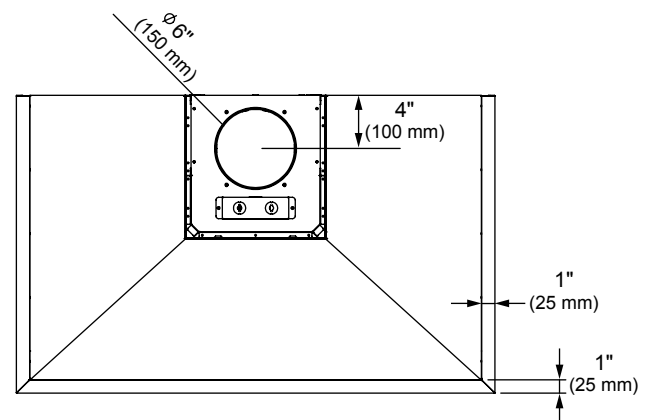

TOP VIEW

*These warranties give you specific legal rights and you may have other rights that vary from state to state. For complete warranty details, refer to your Use & Care manual.