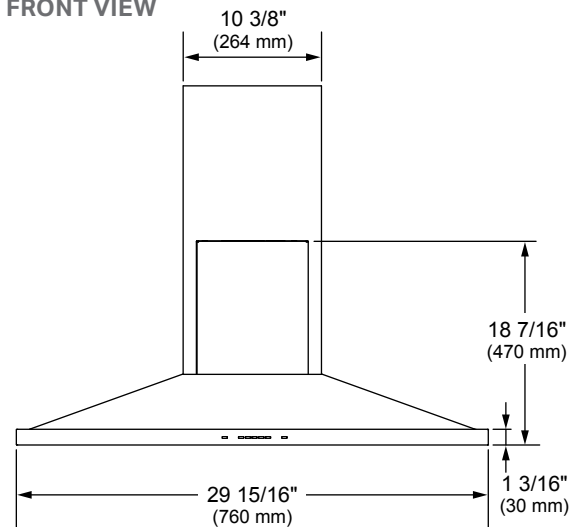

SKSCH3001S

30" CHIMNEY

WALL HOOD

Dimensions and Weight

Overall Width (inches)	29 15/16"
Overall Height (inches)	26 15/16"– 48 1/2"
Overall Depth (inches)	22 1/16"
Net Weight (approx.)	35 lbs.
Shipping Weight (approx.)	52 lbs.

Warranty Summary*

Full Warranty, Parts & Labor	3 Years

OVERALL PRODUCT DIMENSIONS

OVERALL

FRONT VIEW

SIDE VIEW

TOP VIEW

*These warranties give you specific legal rights and you may have other rights that vary from state to state. For complete warranty details, refer to your Use & Care manual.