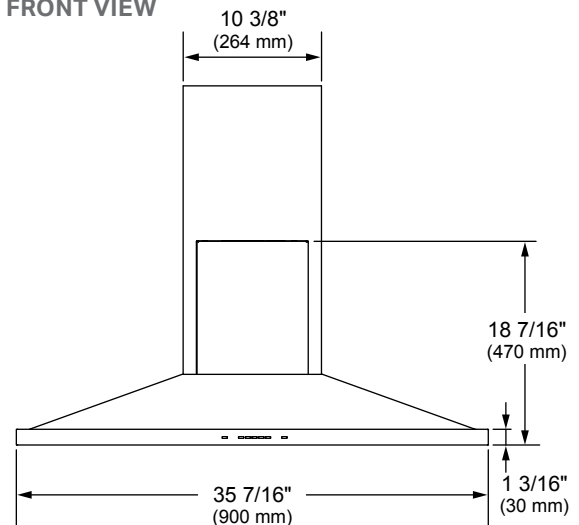

SKSCH3601S

36" CHIMNEY

WALL HOOD

Dimensions and Weight

Overall Width (inches)	35 7/16"
Overall Height (inches)	26 15/16" – 48 1/2"
Overall Depth (inches)	22 1/16"
Net Weight (approx.)	37 lbs.
Shipping Weight (approx.)	55 lbs.

Warranty Summary*

Full Warranty, Parts & Labor	3 Years
------------------------------	---------

OVERALL PRODUCT DIMENSIONS

OVERALL

FRONT VIEW

SIDE VIEW

TOP VIEW

*These warranties give you specific legal rights and you may have other rights that vary from state to state. For complete warranty details, refer to your Use & Care manual.